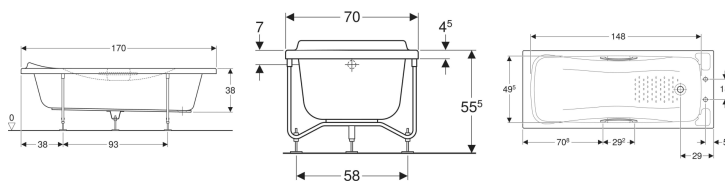

Twyford Signature rectangular bathtub with feet and handles

Example image

Characteristics

- Rectangular
- Outlet at foot
- Antislip surface

- Drain hole \varnothing 52 mm
- With grips

Technical data

Product material

Sanitary acrylic

Scope of delivery

- Set of feet

- Handle

To order additionally

- Bathtub panel

Art. no.	Colour / surface	L	B	H	Total water capacity
SE8520WH	white / glossy	170 cm	70 cm	38 cm	165 l
SE8522WH	white / glossy	170 cm	70 cm	38 cm	165 l