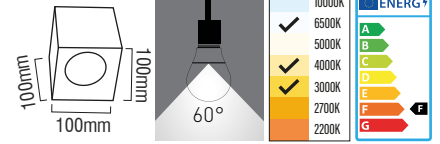

GAMA SIVA ÜSTÜ SPOT ARMATÜR

VOLTAJ(V) 220V 50Hz	LED SMD	PF 0,9	CRI >80	ÖMÜR(S) 50.000	IP 20	MATERYAL AL

Kod	Watt	Lümen	Renk Sıcaklığı	Ölçüler/axbxcmm	Koli Adedi	Fiyat
223310	10W	1000LM	6500K	100x100x100mm	30	37,50$
223311	10W	1000LM	4000K	100x100x100mm	30	37,50$
223312	10W	1000LM	3000K	100x100x100mm	30	37,50$