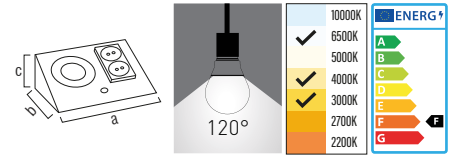

PRİZLİ TEZGAH ALTI LED ARMATÜR

VOLTAJ(V) 220V 50Hz	LED SMD	PF 0,5	CRI >80	ÖMÜR(S) 30.000	IP 20	MATERYAL SAC

Kod	Watt	Lümen	Gövde Rengi	Ölçüler/axbxcmm	Koli Adedi	Fiyat
223800	3W	270LM	BEYAZ	193x133x70mm	10	16,00$
223810	3W	270LM	SİYAH	193x133x70mm	10	18,00$
223820	3W	270LM	ANTRASİT	193x133x70mm	10	18,00$
223830	3W	270LM	INOKS	193x133x70mm	10	20,00$