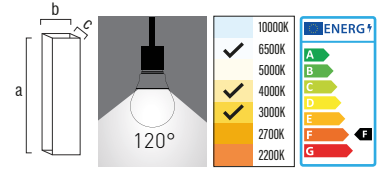

BURGAZ LED BAHÇE ARMATÜRÜ

VOLTAJ(V) 220V 50 Hz	LED COB	PF 0,5	CRI >80	ÖMÜR(S) 30.000	IP 65	MATERYAL AL + PC

Kod	Watt	Lümen	Renk Sıcaklığı	Ölçüler axbxcmm	Koli Adedi	Fiyat
266300	15W	1500LM	6500K	600x120x40mm	1	156,00$
266310	15W	1500LM	6500K	850x120x40mm	1	189,00$
266320	30W	3000LM	6500K	2000x100x100mm	1	415,00$