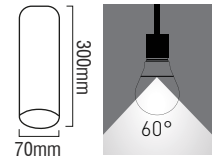

SARKIT GU10 SPOT ARMATÜR

VOLTAJ(V) 220V 50 Hz	DUY GU10	IP 20	MATERYAL AL

Opsiyonlar
✓RAL kodu seçeneği

Kod	Duy	Koli Adedi	Fiyat
223410	GU10	10	26,00$