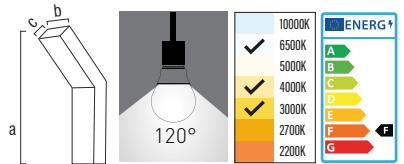

VARNA LED BAHÇE ARMATÜRÜ

VOLTAJ(V) 220V 50 Hz	LED COB	PF 0,5	CRI >80	ÖMÜR(S) 30.000	IP 65	MATERYAL AL + PC

Kod	Watt	Lümen	Renk Sıcaklığı	Ölçüler axbxcmm	Koli Adedi	Fiyat
266400	15W	1500LM	6500K	600x120x40mm	1	126,00$
266410	15W	1500LM	6500K	850x120x40mm	1	148,00$
266420	30W	3000LM	6500K	2250x120x40mm	1	382,00$