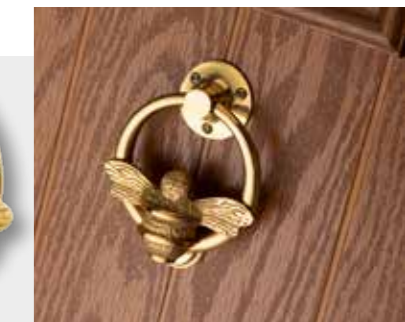

Combine beautifully crafted Heritage hardware in Antique Black with any of our door styles for a rustic, authentic look.

BEE AND BUTTERFLY RANGE

BEE KNOCKER BRASS

BEE RING KNOCKER BRASS

PEWTER

NICKEL

BLACK

PEWTER

Handmade from solid brass and crafted using traditional techniques, our range of beautiful bee and butterfly door knockers and numerals, make the perfect accompaniment to our nature inspired glass options.