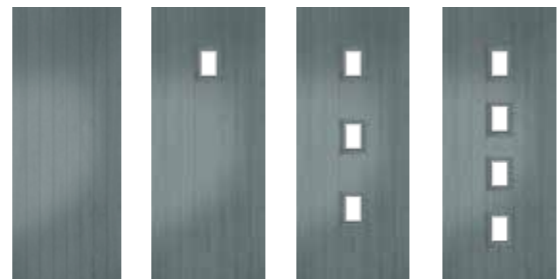

Cottage Solid Page 26
Cottage Small Rectangle Page 26
Cottage Three Rectangles Page 26
Cottage Four Rectangles Page 26