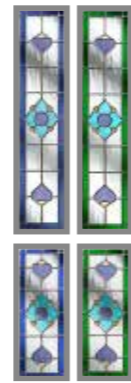

Dorchester Amber

Also available in:
Blue, Green