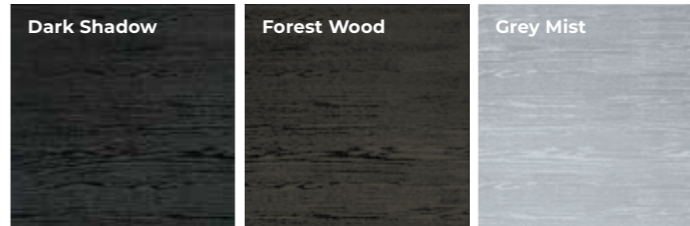

EXCLUSIVE SELECT COLOURS

Colours only available on Select Solid doors.

*Oak and Rosewood are NOT a match to a foiled frame and will be noticeably different.

BUTTERFLY & BEE COLLECTION

Our nature inspired bee and butterfly range of glasses and hardware, will not only make a beautiful entrance for your home, it's sure to make a great first impression and be a talking point for your guests.