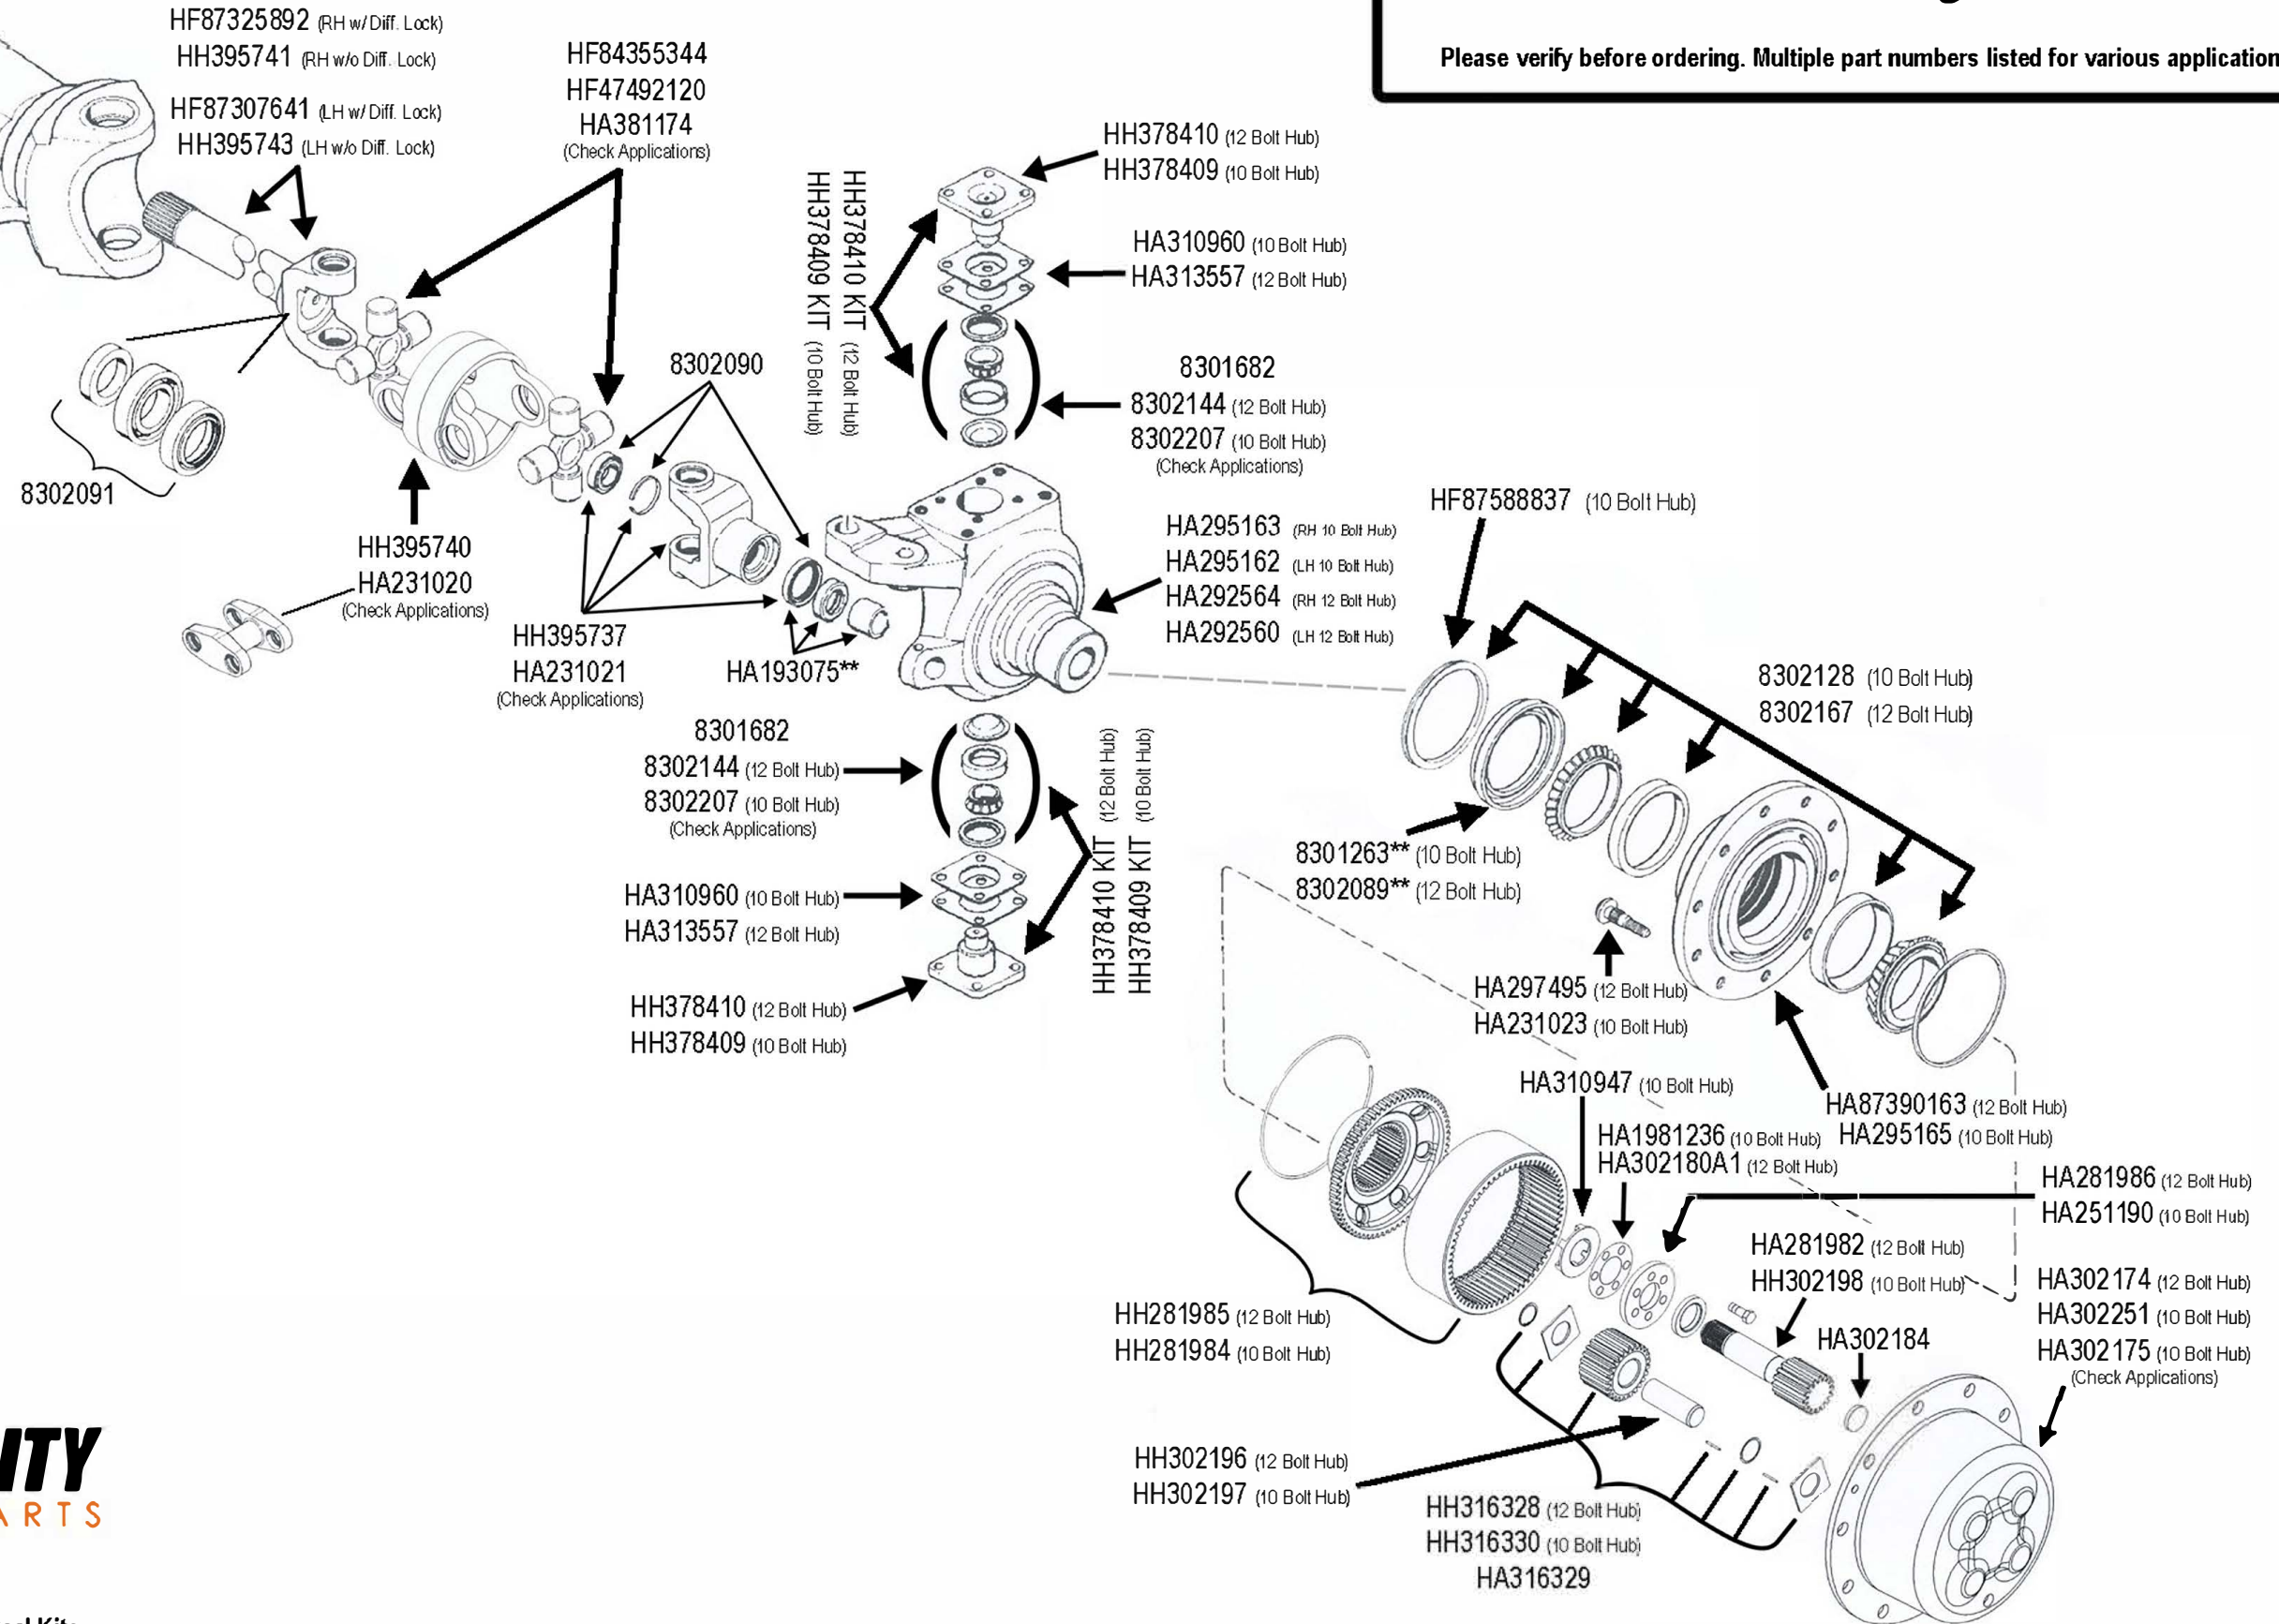

MFD Front Axle Parts for Case-IH MX & Magnum Series

Please verify before ordering. Multiple part numbers listed for various applications.

** HA193075 is included in 8302089 & 8301263 Seal Kits