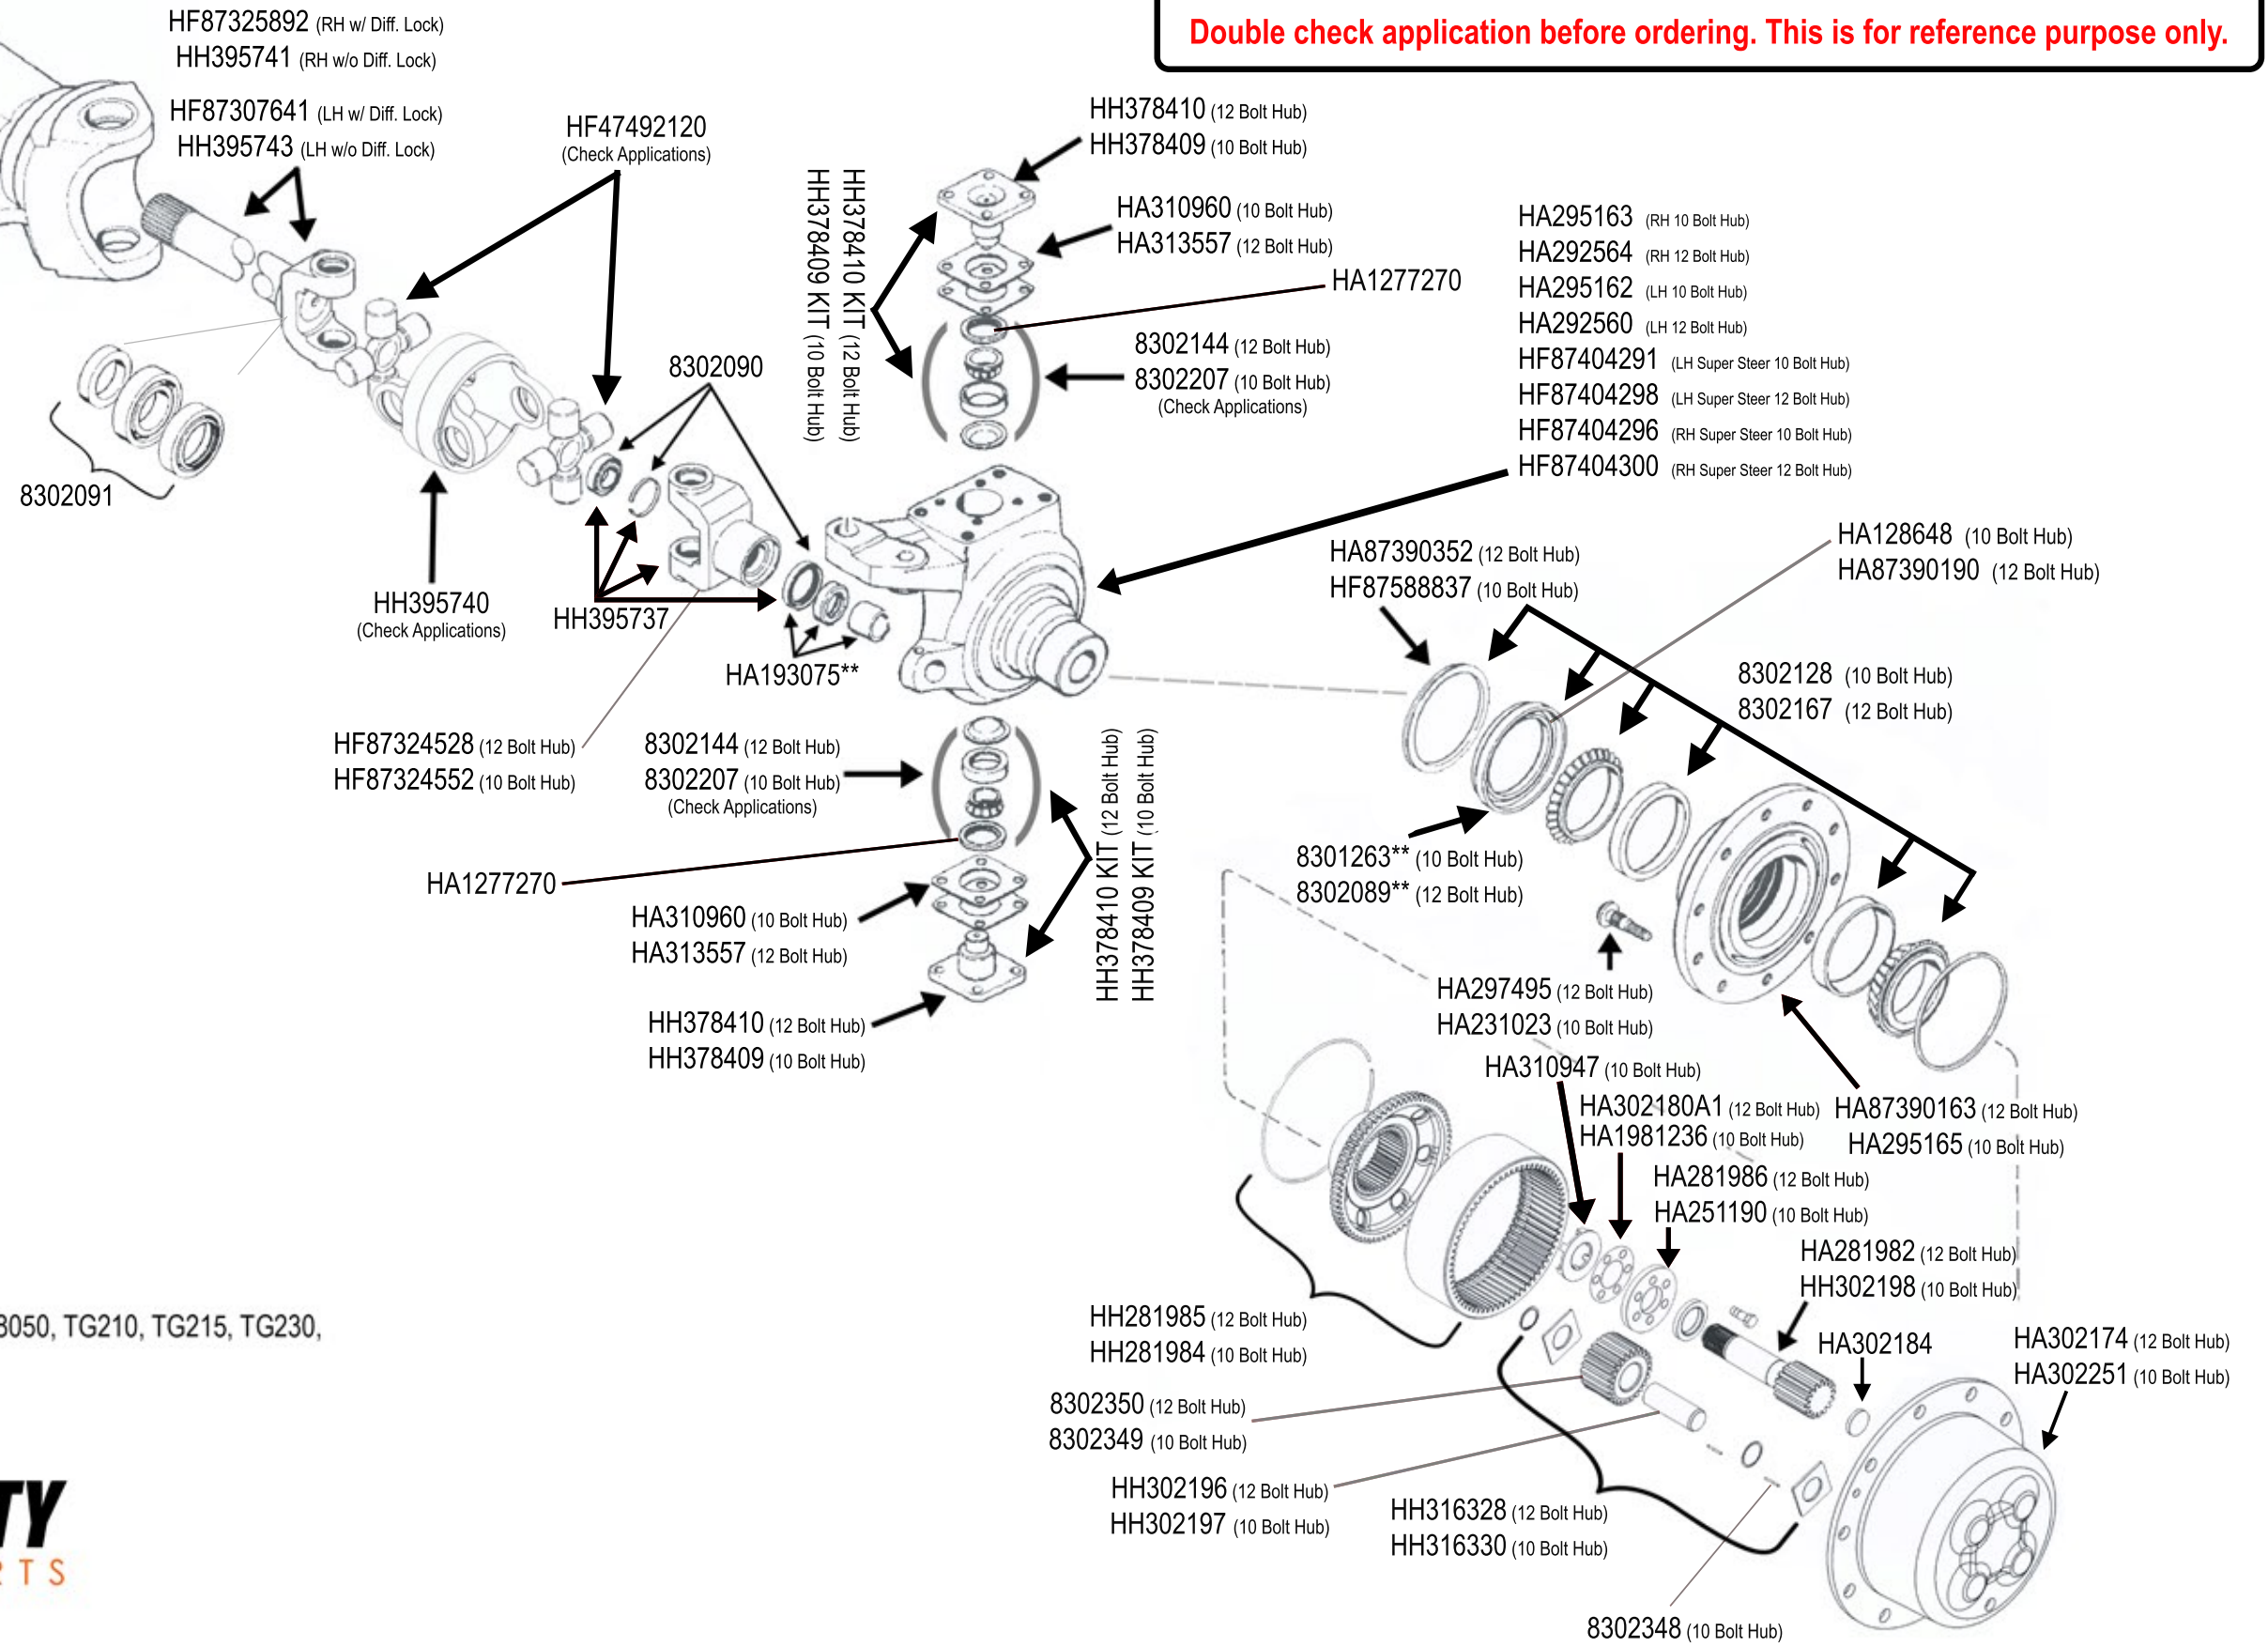

MFD Front Axle Parts for New Holland TG Series & T8010 - T8015

Double check application before ordering. This is for reference purpose only.

** HA193075 is included in 8302089 & 8301263 Seal Kits

APPLICATIONS:

New Holland Tractors: T8010, T8020, T8030, T8040, T8050, TG210, TG215, TG230, TG245, TG255, TG275, TG285