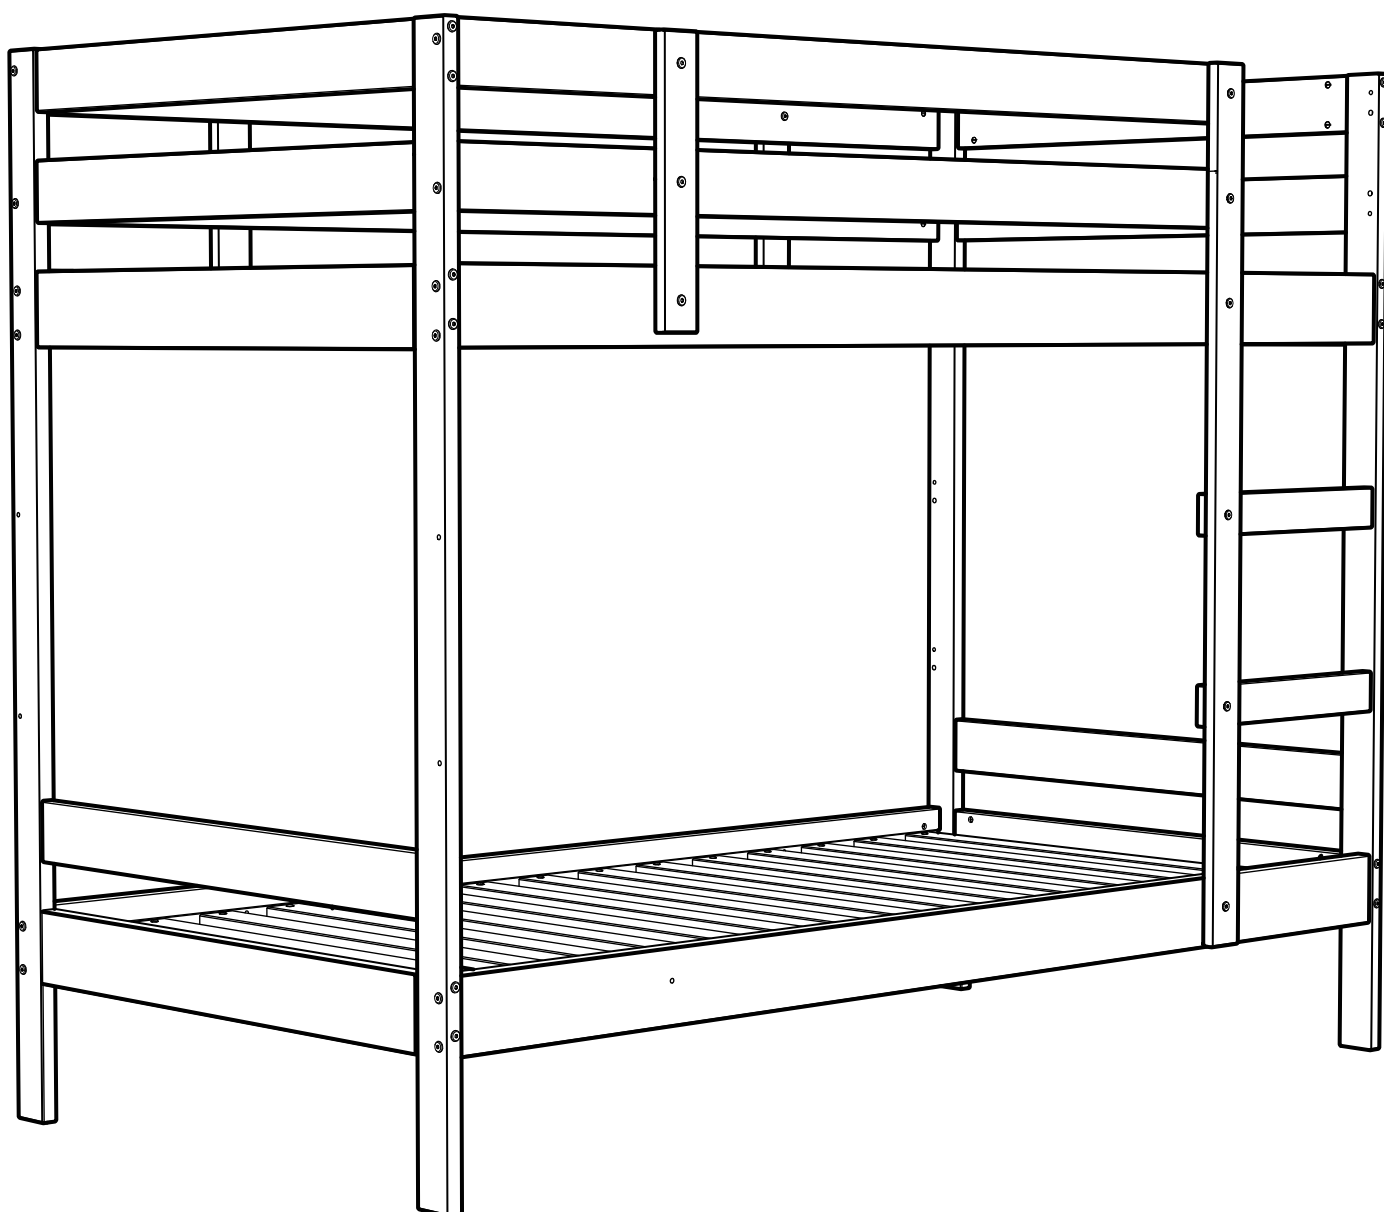

# MYDAL

Design and Quality  
IKEA of Sweden

120209

24x

120208

24x

100514

48x

# 18

19

22

19

22

23

90 x 200 cm  
(35 2/4" x 78 3/4")