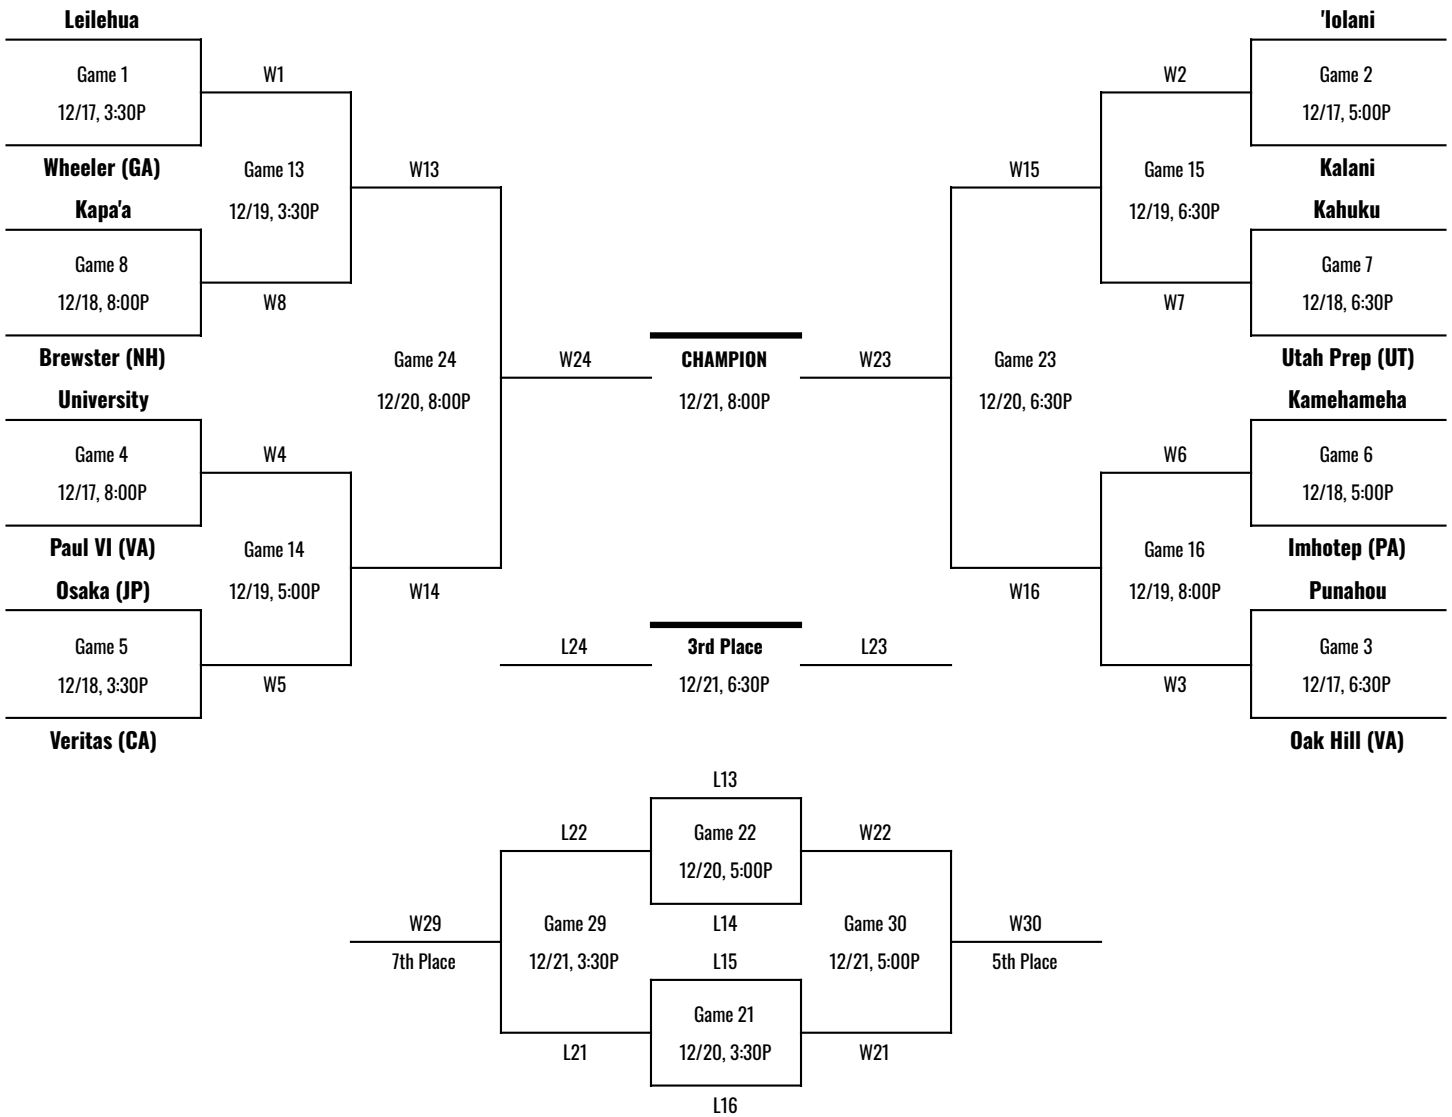

BOYS: TOURNAMENT BRACKET

CONSOLATION POOL

	12/19	12/20	12/21	
9:00A	* L2 vs L8 *	L8 vs L4	L2 vs L6	9:00A
10:30A	* L1 vs L3 *	L3 vs L7	L3 vs L8	10:30A
12:00P	L4 vs L5	L6 vs L1	L7 vs L4	12:00P
1:30P	L7 vs L6	L5 vs L2	L1 vs L5	1:30P

* Games in Upper Gym *