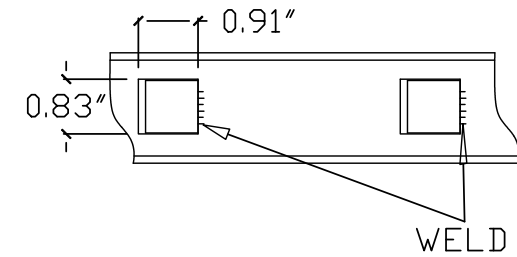

3'H X 6'W STRONGHOLD IRON RACKABLE FENCE PANEL
SIGNATURE GRADE - STYLE #1: CLASSIC

www.ironfenceshop.com
(800) 261-2729

NO.	MATERIAL	QTY
1	CAST IRON FINIAL	15
2	 1 1/2"X1/2"X1/8"	2
3	3/4"X3/4"X16ga	15

TP0306BI-2C