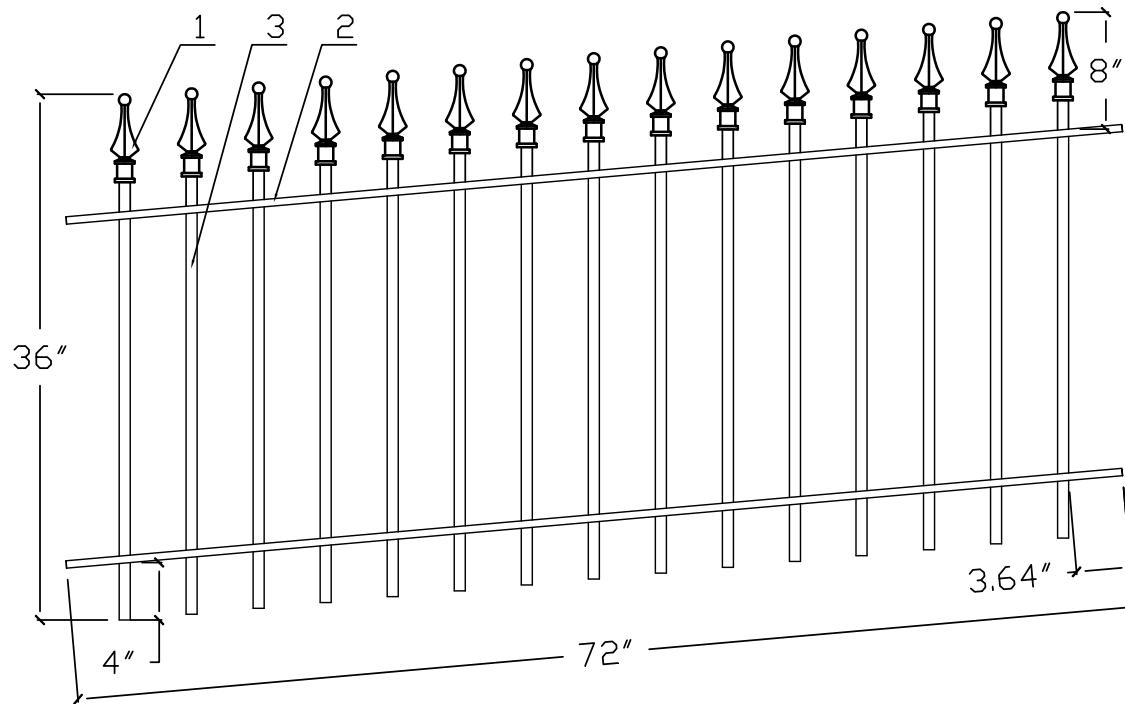

3'H X 6'W STRONGHOLD IRON RACKABLE FENCE PANEL
SIGNATURE GRADE - STYLE #1: CLASSIC

www.ironfenceshop.com
(800) 261-2729

NO.	MATERIAL	QTY
1	CAST IRON FINIAL	15
2	 1 1/2"X1/2"X1/8"	2
3	3/4"X3/4"X16ga	15

TP0306BI-2C