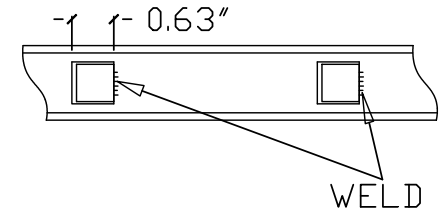

3'H X 6'W STRONGHOLD IRON RACKABLE FENCE PANEL
 TRADITIONAL GRADE - STYLE #1: CLASSIC

www.ironfenceshop.com
 (800) 261-2729

NO.	MATERIAL	QTY
1	CAST IRON FINIAL	16
2	└ 1"X½"X½"	2
3	½"X½"X18ga	16

TP0306BI-2R