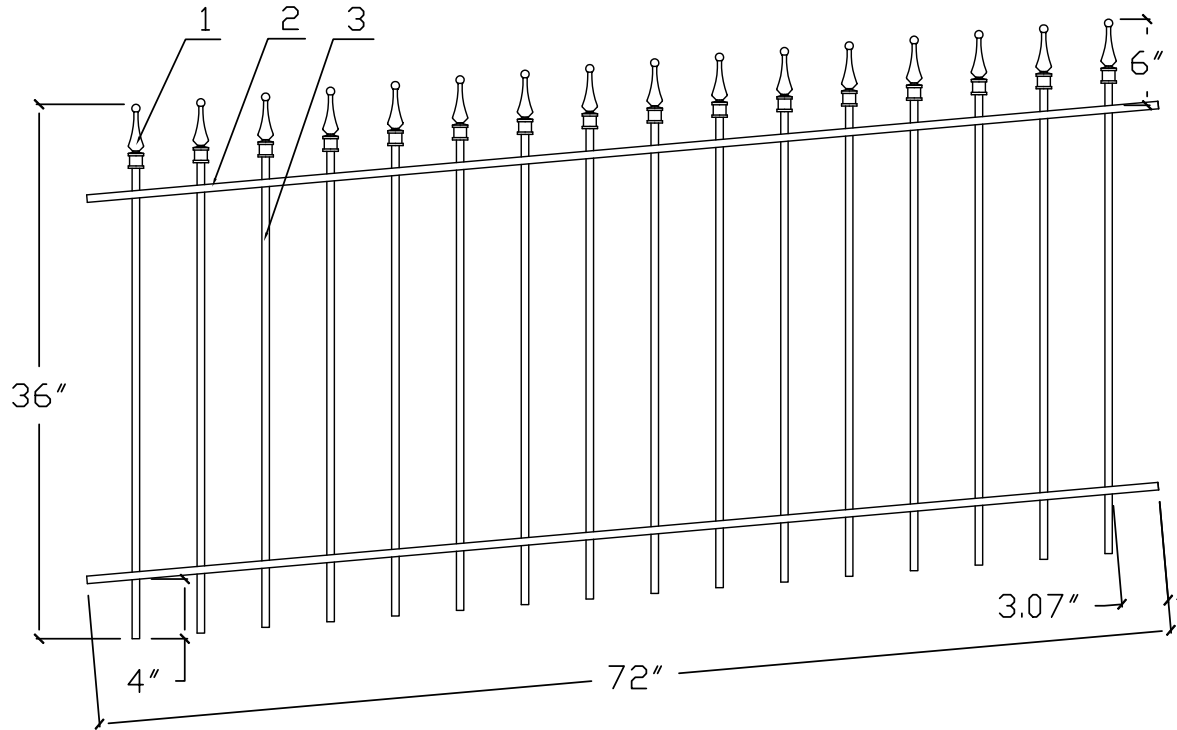

3'H X 6'W STRONGHOLD IRON RACKABLE FENCE PANEL
 TRADITIONAL GRADE - STYLE #1: CLASSIC

www.ironfenceshop.com
 (800) 261-2729

NO.	MATERIAL	QTY
1	CAST IRON FINIAL	16
2	└ 1"X½"X½"	2
3	½"X½"X18ga	16

TP0306BI-2R