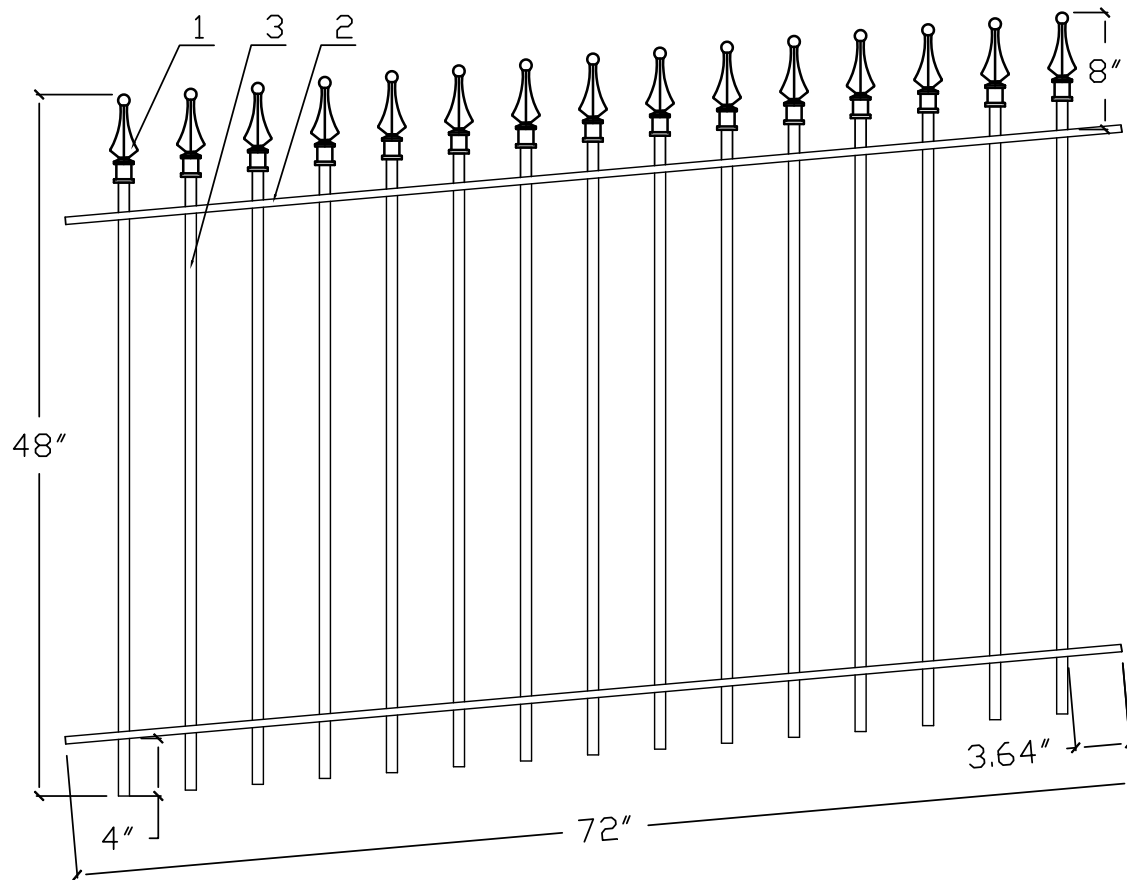

4'H X 6'W STRONGHOLD IRON RACKABLE FENCE PANEL  
SIGNATURE GRADE - STYLE #1: CLASSIC

www.ironfenceshop.com  
(800) 261-2729

NO.	MATERIAL	QTY
1	CAST IRON FINIAL	15
2	1 1/2"X1/2"X1/8"	2
3	3/4"X3/4"X16ga	15

TP0406BI-2C