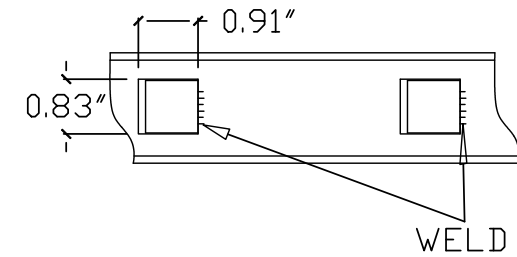

4'H X 6'W STRONGHOLD IRON RACKABLE FENCE PANEL  
SIGNATURE GRADE - STYLE #1: CLASSIC

www.ironfenceshop.com  
(800) 261-2729

NO.	MATERIAL	QTY
1	CAST IRON FINIAL	15
2	1 1/2"X1/2"X1/8"	2
3	3/4"X3/4"X16ga	15