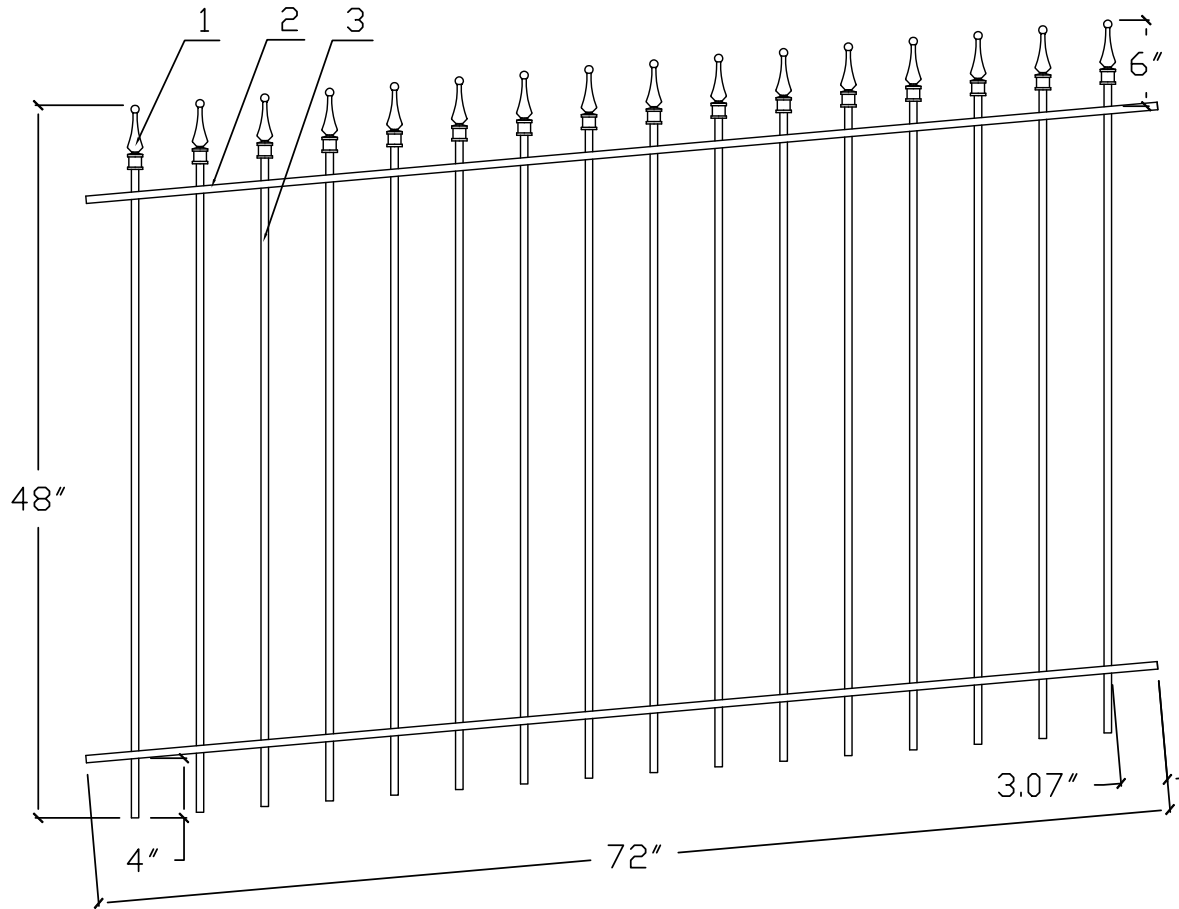

4'H X 6'W STRONGHOLD IRON RACKABLE FENCE PANEL
 TRADITIONAL GRADE - STYLE #1: CLASSIC

www.ironfenceshop.com
 (800) 261-2729

NO.	MATERIAL	QTY
1	CAST IRON FINIAL	16
2	┌ 1"X½"X⅛"	2
3	½"X½"X18ga	16

TP0406BI-2R