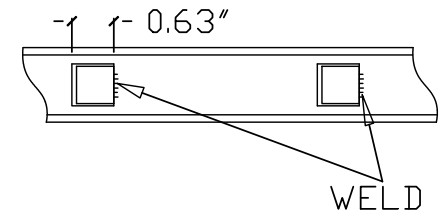

4'H X 6'W STRONGHOLD IRON RACKABLE FENCE PANEL
 TRADITIONAL GRADE - STYLE #1: CLASSIC

www.ironfenceshop.com
 (800) 261-2729

NO.	MATERIAL	QTY
1	CAST IRON FINIAL	16
2	┌ 1"X½"X⅛"	2
3	½"X½"X18ga	16

TP0406BI-2R