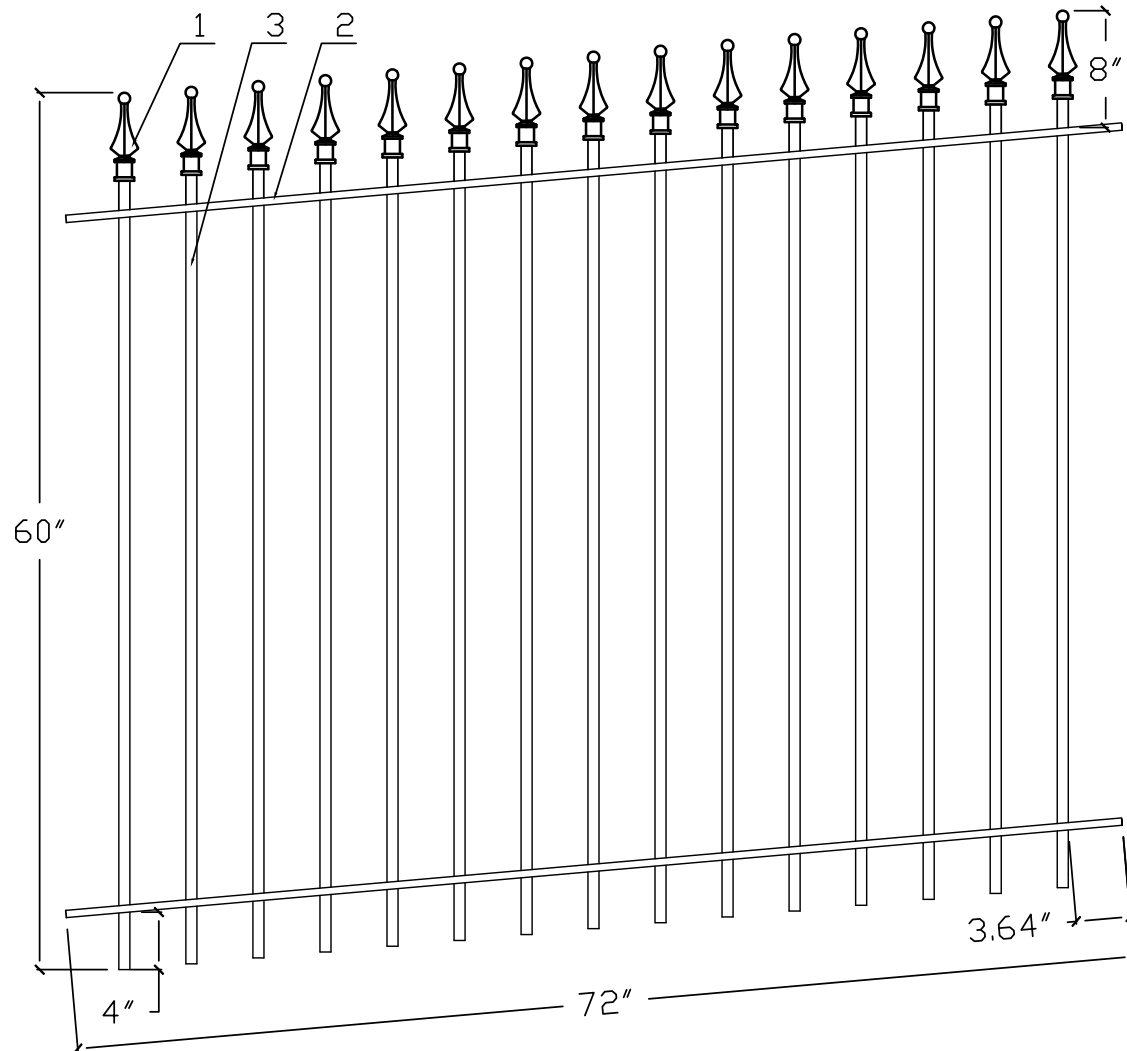

5'H X 6'W STRONGHOLD IRON RACKABLE FENCE PANEL
SIGNATURE GRADE - STYLE #1: CLASSIC

www.ironfenceshop.com
(800) 261-2729

NO.	MATERIAL	QTY
1	CAST IRON FINIAL	15
2	┌ 1 1/2"X1/2"X1/8"	2
3	3/4"X3/4"X16ga	15

TP0506BI-2C