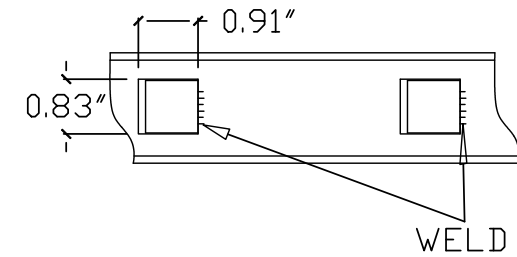

5'H X 6'W STRONGHOLD IRON RACKABLE FENCE PANEL
SIGNATURE GRADE - STYLE #1: CLASSIC

www.ironfenceshop.com
(800) 261-2729

NO.	MATERIAL	QTY
1	CAST IRON FINIAL	15
2	┌ 1 1/2"X1/2"X1/8"	2
3	3/4"X3/4"X16ga	15

TP0506BI-2C