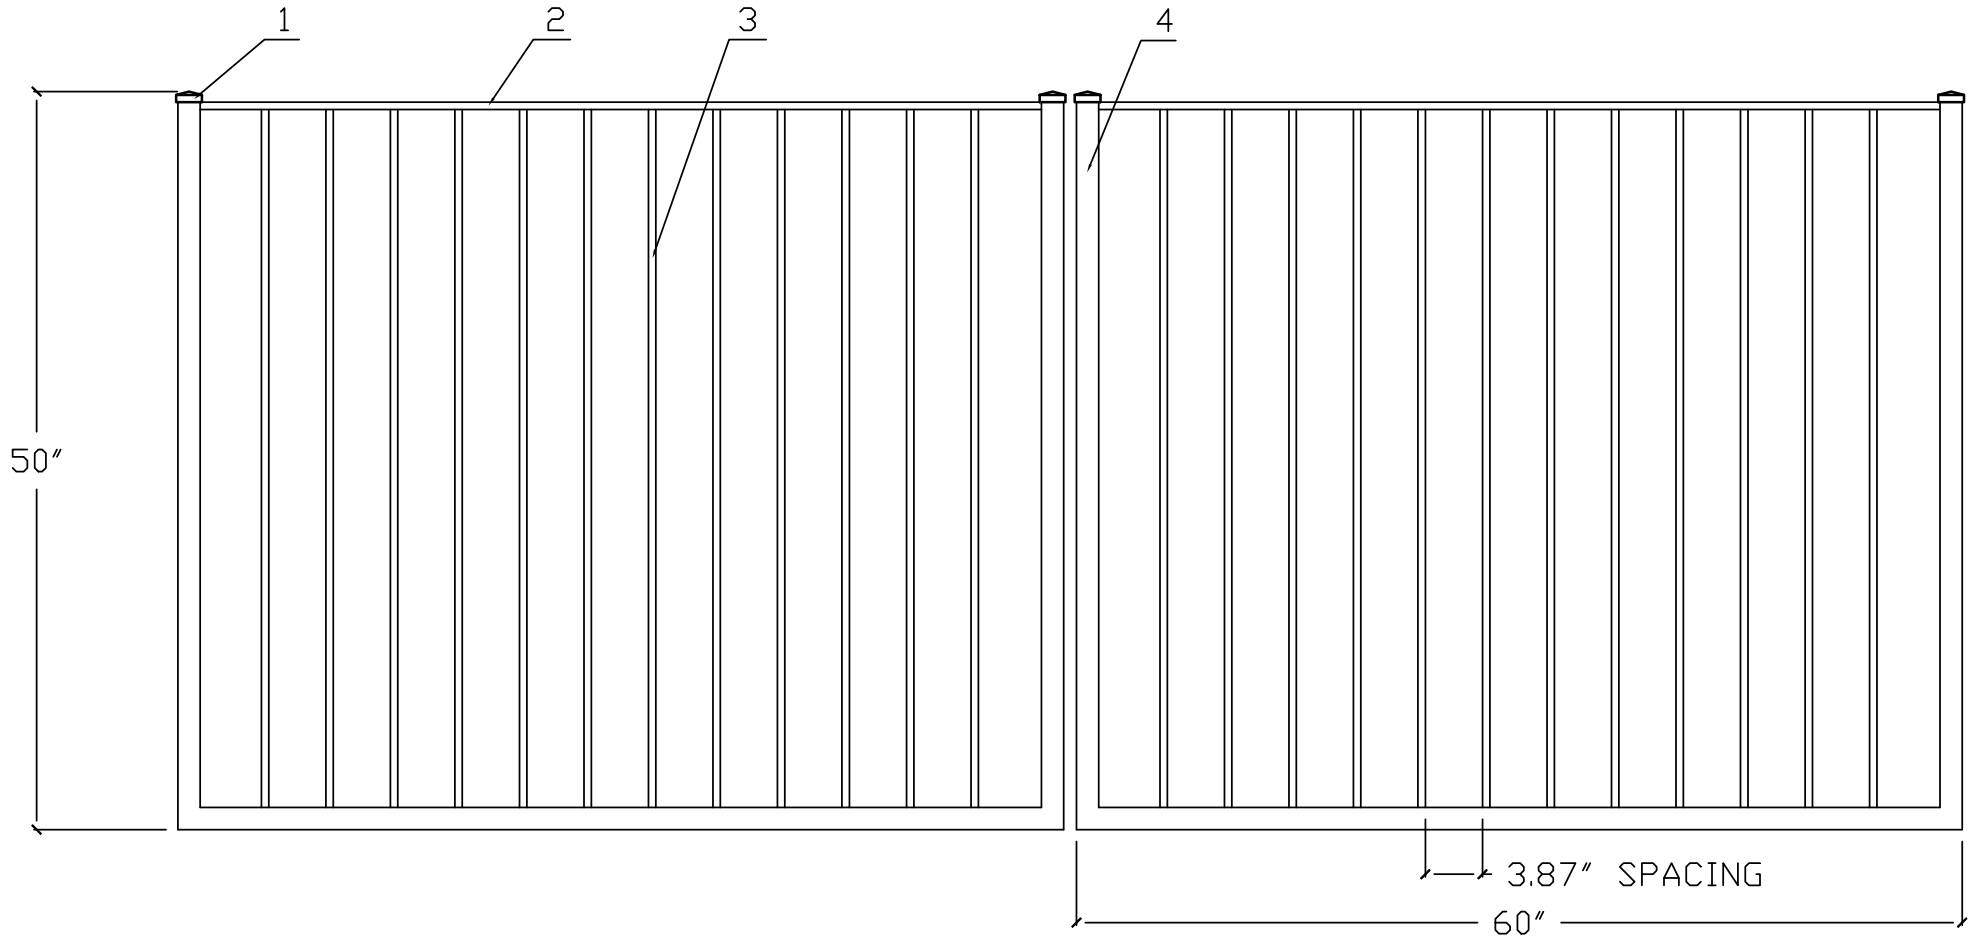

50"H X 10'W STRONGHOLD IRON DOUBLE WALK GATE  
 TRADITIONAL GRADE - STYLE #2: POOL

www.ironfenceshop.com  
 (800) 261-2729

| NO. | MATERIAL           | QTY |
|-----|--------------------|-----|
| 1   | CAST IRON CAP      | 4   |
| 2   | ┌ 1"X½"X½"         | 2   |
| 3   | ½"X½"X18ga         | 24  |
| 4   | 1-1/2"X1-1/2"X14ga | 2   |