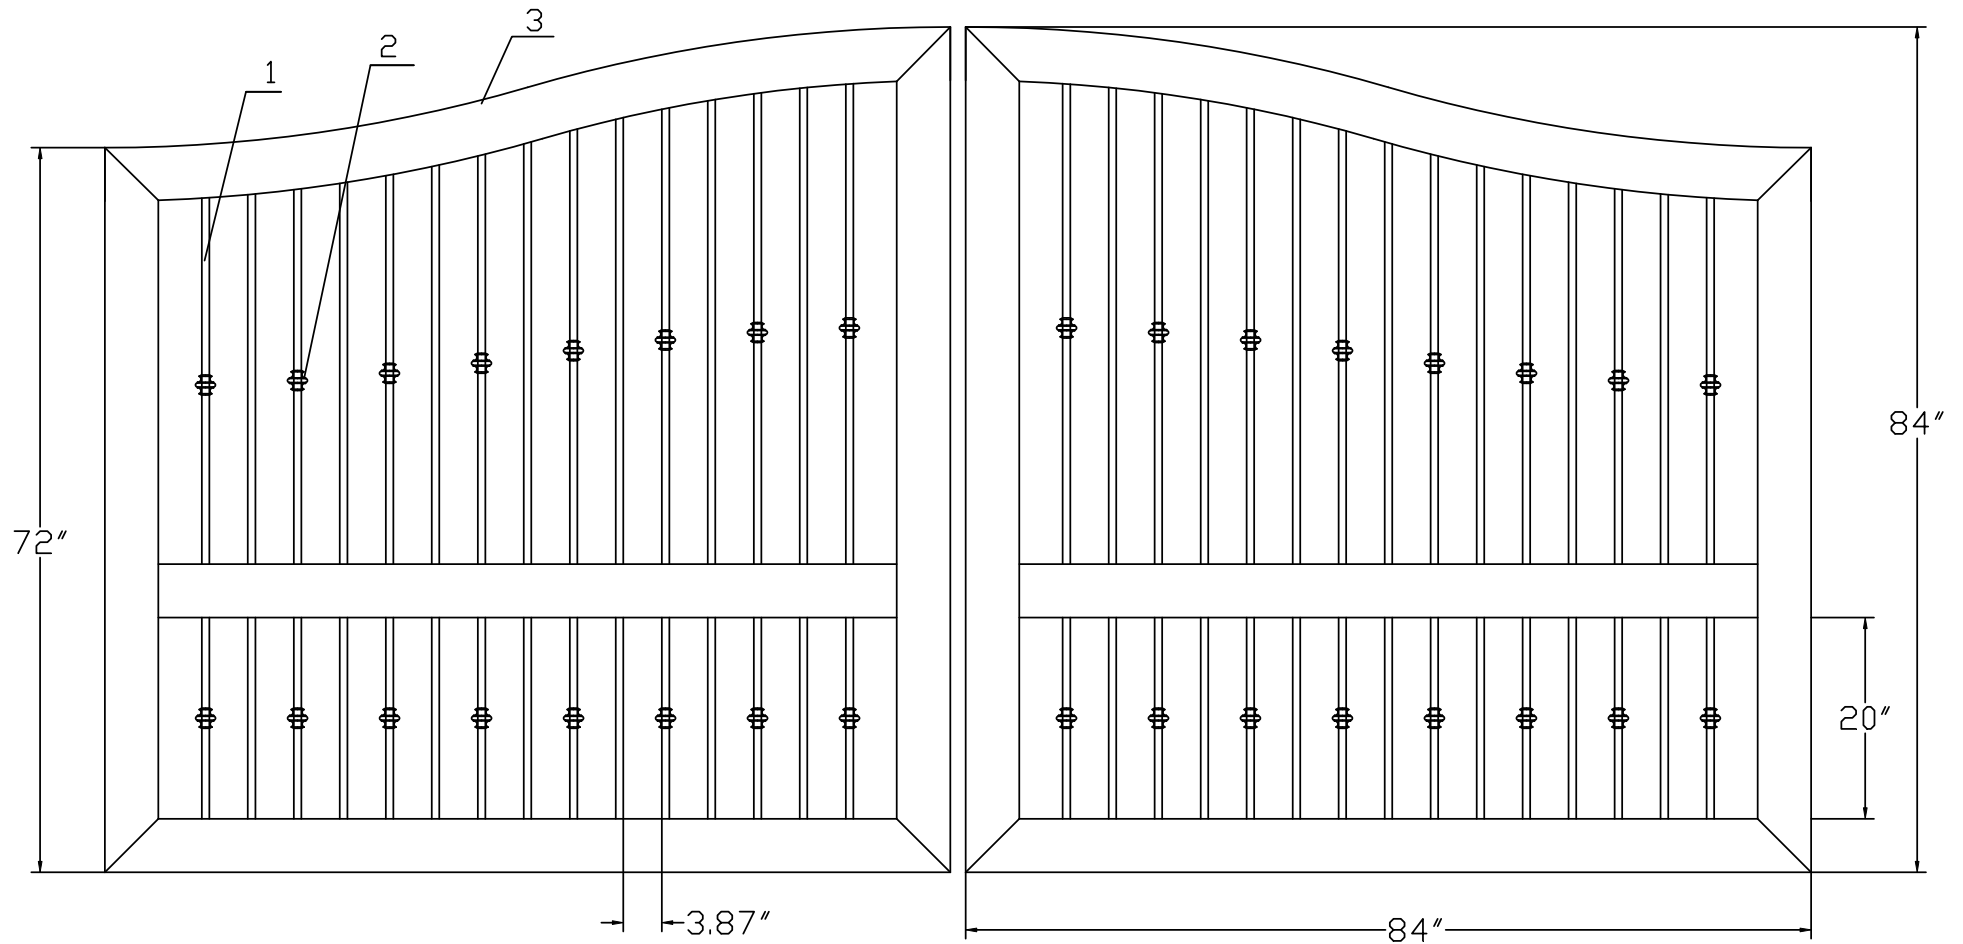

14'W X 6'H ARCHING TO 7'H STRONGHOLD IRON DOUBLE ESTATE GATE
SIGNATURE GRADE - STYLE #20: RANCH

www.ironfenceshop.com
(800) 261-2729

| NO. | MATERIAL | QTY |
|-----|-------------------|-----|
| 1 | 3/4"X3/4"X16ga | 60 |
| 2 | METAL KNUCKLE | 32 |
| 3 | 5.31'x1.77'x0.08' | 10 |

TPDD0677RCH