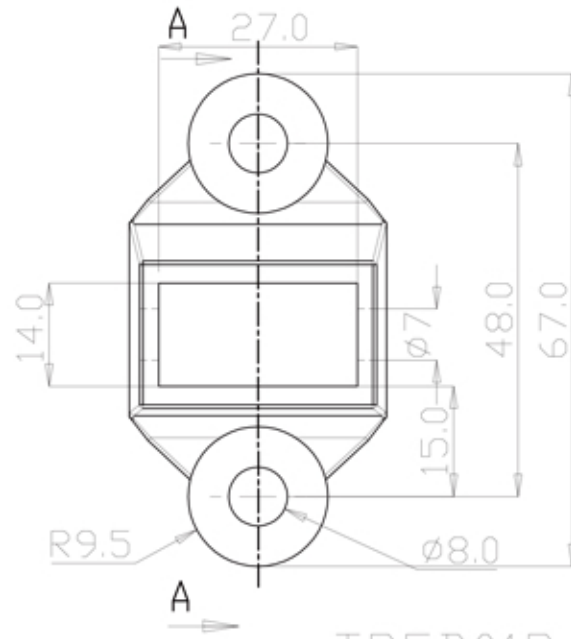

STRONGHOLD IRON TRADITIONAL GRADE 2-TAB RACKING FENCE BRACKET

TPFB01R-F - two tab