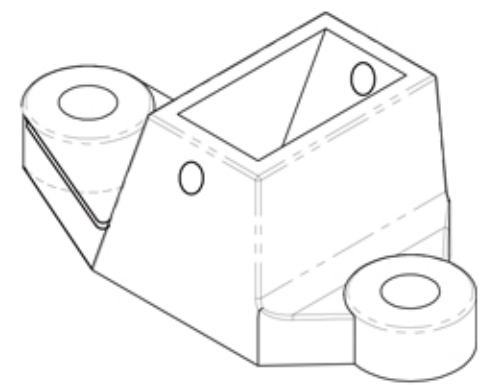

STRONGHOLD IRON TRADITIONAL GRADE 2-TAB RACKING FENCE BRACKET

TPFB01R-F - two tab