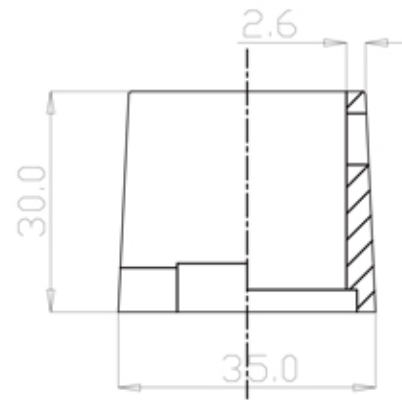

STRONGHOLD IRON TRADITIONAL GRADE 2-TAB RACKING FENCE BRACKET

TPFB01R-F - two tab