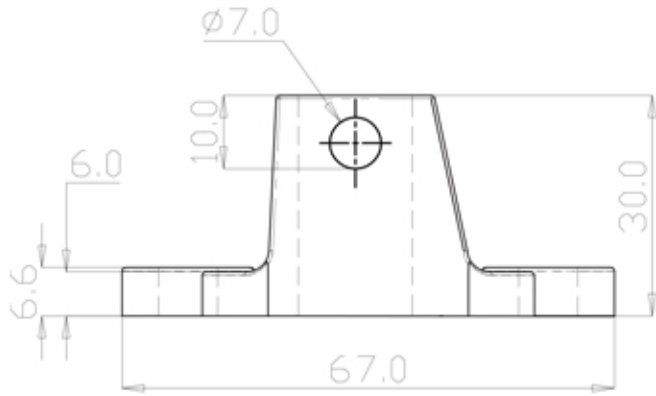

STRONGHOLD IRON TRADITIONAL GRADE 2-TAB RACKING FENCE BRACKET

TPFB01R-F - two tab