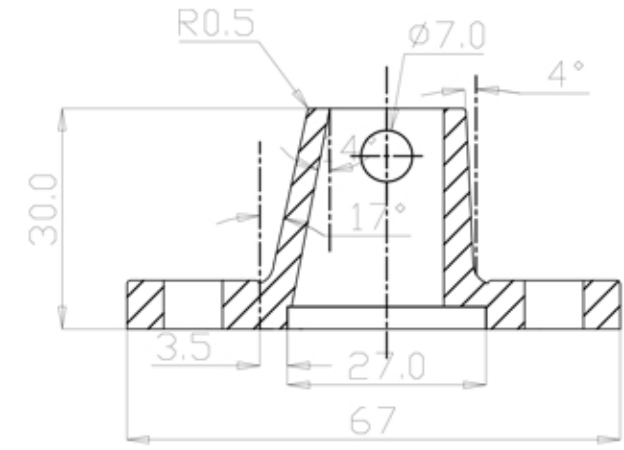

STRONGHOLD IRON TRADITIONAL GRADE 2-TAB RACKING FENCE BRACKET

TPFB01R-F - two tab