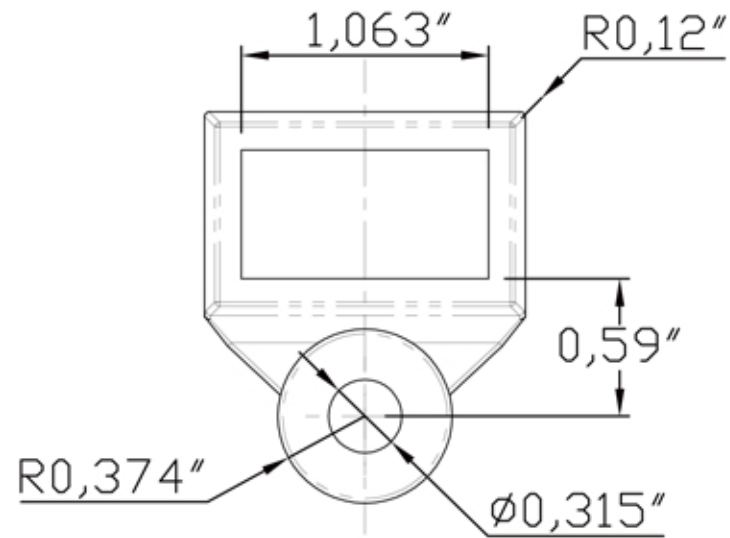

STRONGHOLD IRON TRADITIONAL GRADE STANDARD FENCE BRACKET

TPFB01R