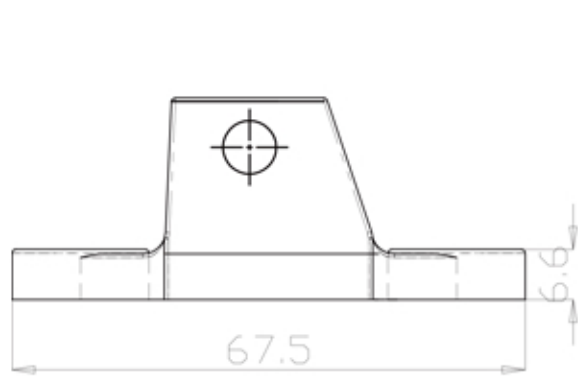

STRONGHOLD IRON SIGNATURE GRADE 2-TAB RACKING FENCE BRACKET

TPFB02C-F - two tab