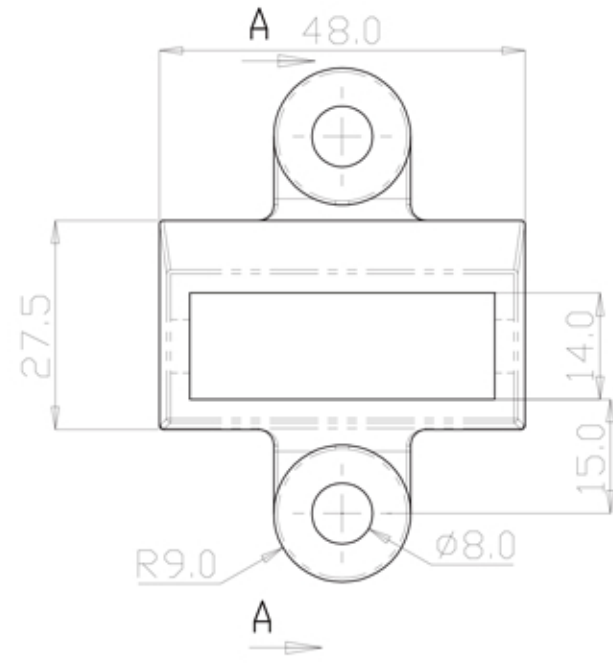

STRONGHOLD IRON SIGNATURE GRADE 2-TAB RACKING FENCE BRACKET

TPFB02C-F - two tab