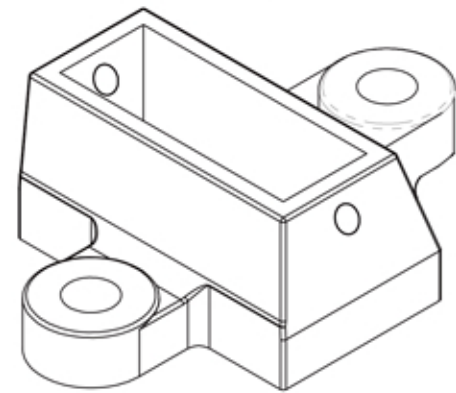

STRONGHOLD IRON SIGNATURE GRADE 2-TAB RACKING FENCE BRACKET

TPFB02C-F - two tab