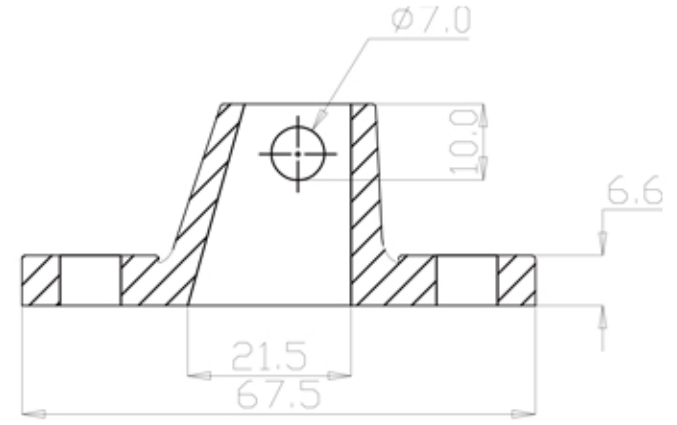

STRONGHOLD IRON SIGNATURE GRADE 2-TAB RACKING FENCE BRACKET

TPFB02C-F - two tab