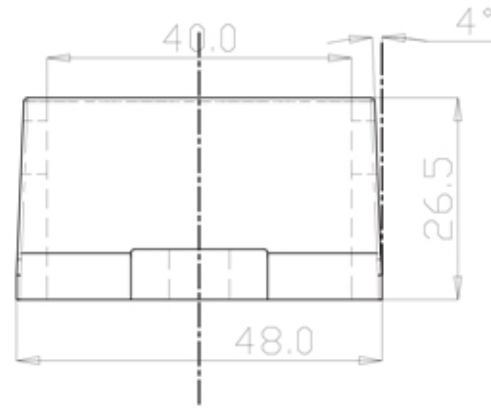

STRONGHOLD IRON SIGNATURE GRADE 2-TAB RACKING FENCE BRACKET

TPFB02C-F - two tab