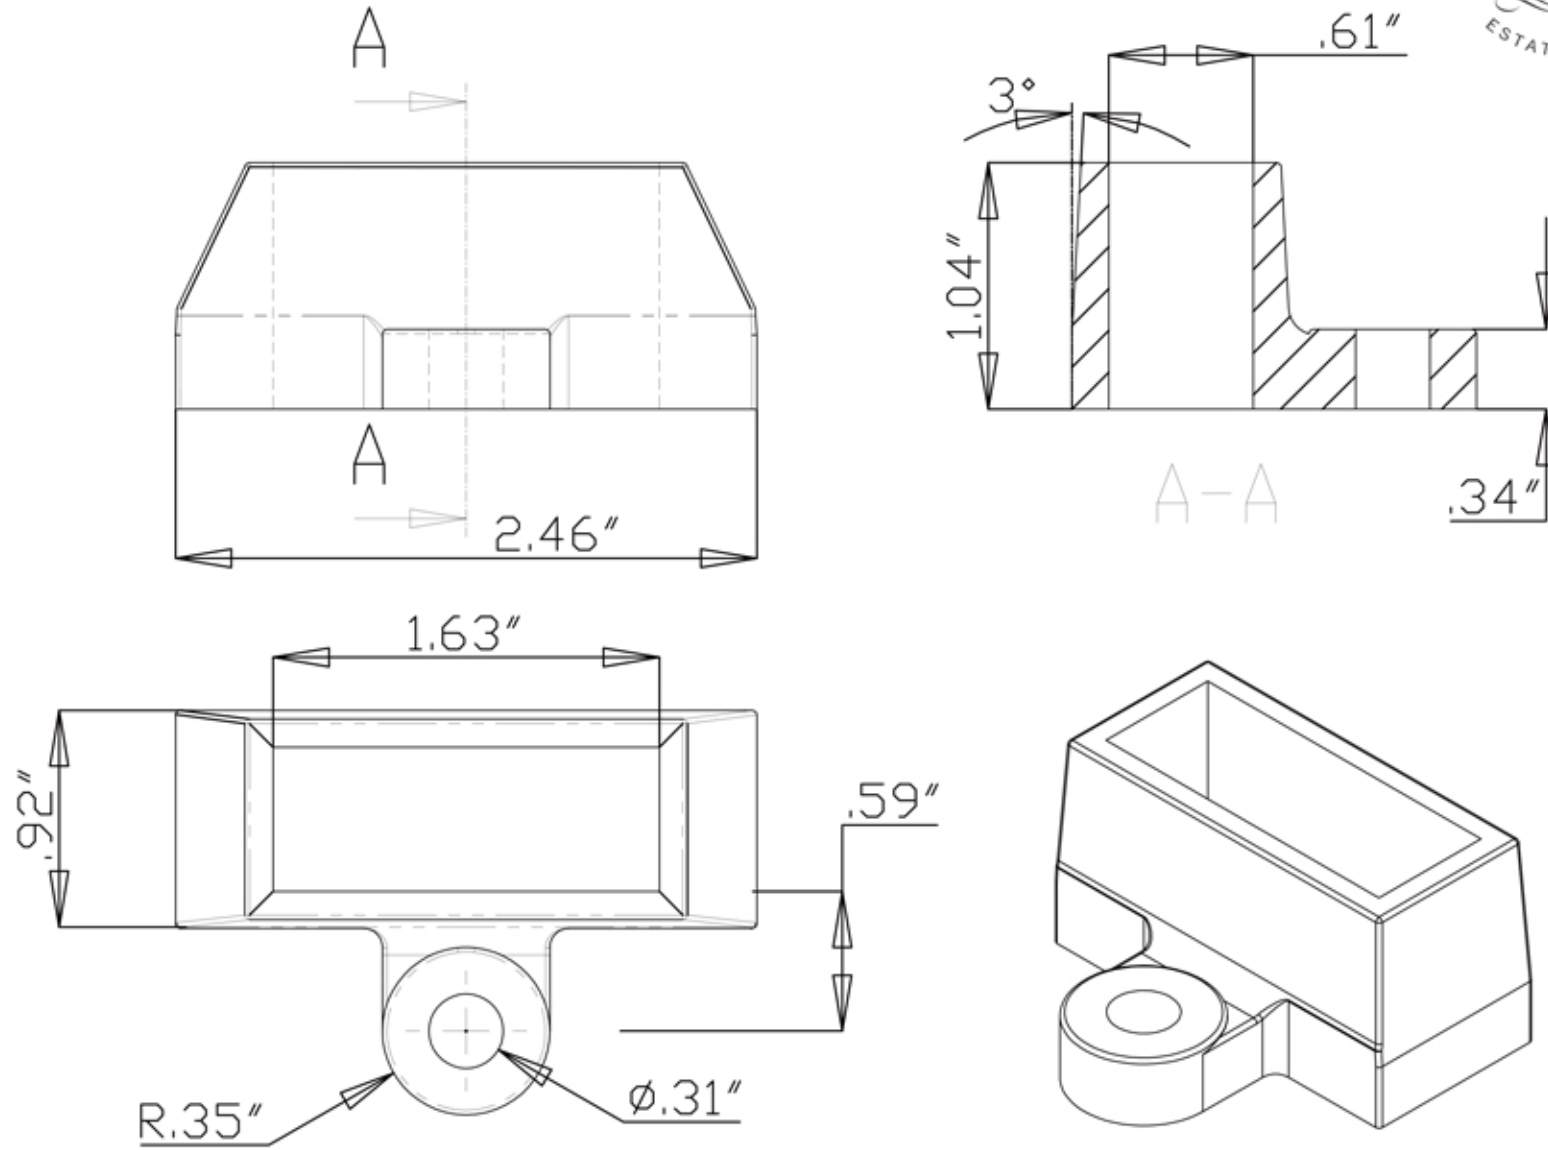

STRONGHOLD IRON SIGNATURE GRADE STANDARD FENCE BRACKET

TPFB02C