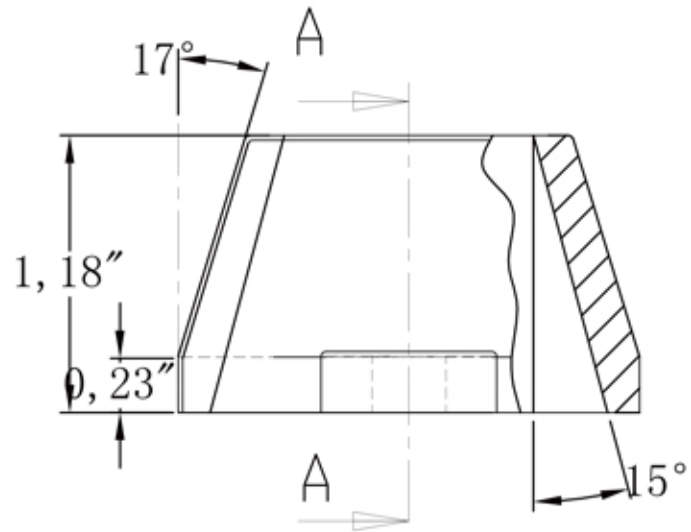

STRONGHOLD IRON TRADITIONAL GRADE ANGLE FENCE BRACKET

TPF BA05R