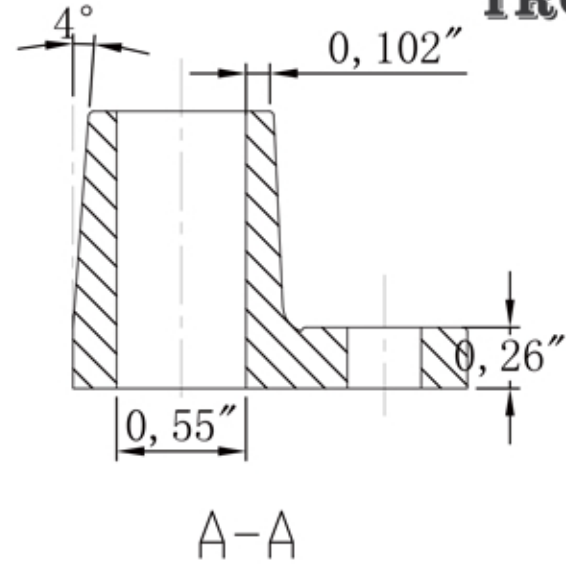

STRONGHOLD IRON TRADITIONAL GRADE ANGLE FENCE BRACKET

TPF BA05R