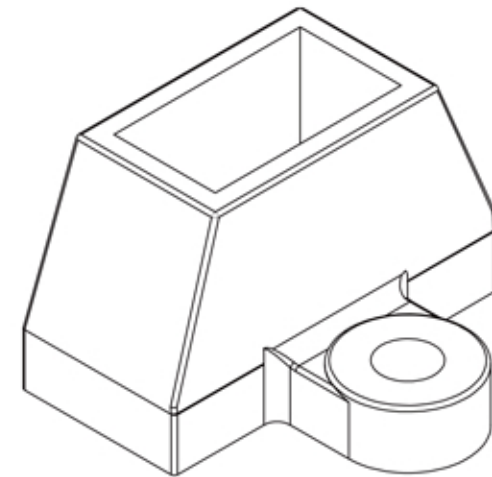

STRONGHOLD IRON TRADITIONAL GRADE ANGLE FENCE BRACKET

TPF BA05R