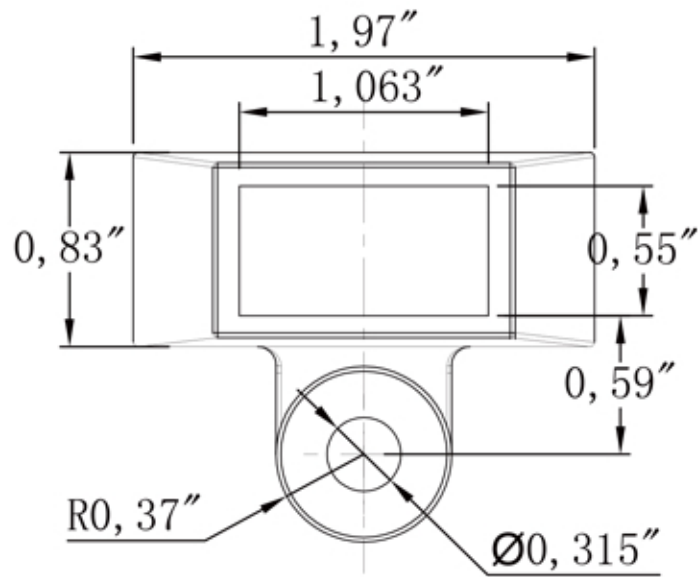

STRONGHOLD IRON TRADITIONAL GRADE ANGLE FENCE BRACKET

TPF BA05R