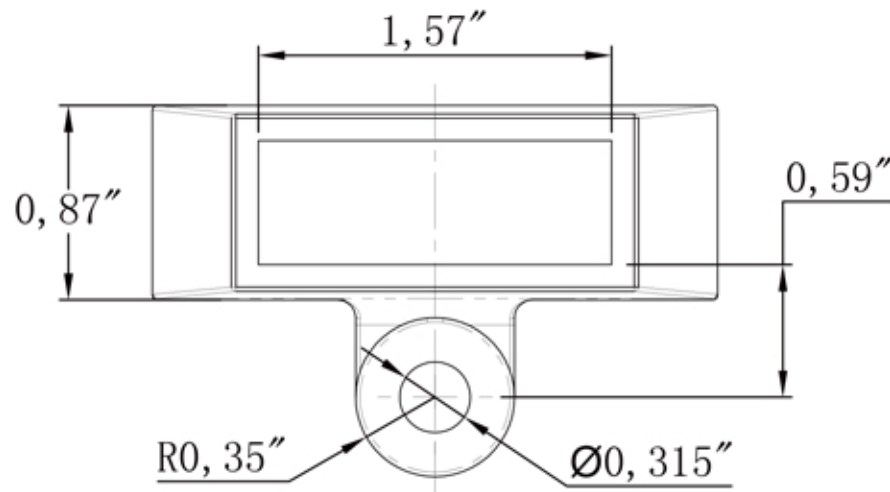

STRONGHOLD IRON SIGNATURE GRADE ANGLE FENCE BRACKET

TPFBA06C