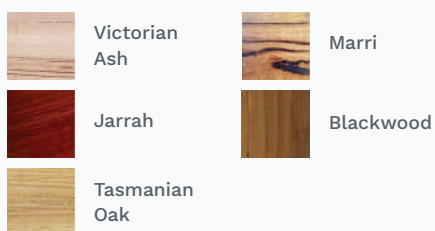

JARRIMBER®

Handcrafted bespoke furniture

Marri, Jarrah, Tasmanian Oak and Blackwood
Timber furniture all made in Australia

www.jarrimber.com.au

Our Products

100% Australia Made | Sustainable Natural Materials
10 Year Warranty | Australia Wide Delivery

JARRIMBER®

01

Yallingup Dining Table

Timber Options:

A brand new addition and wonderfully balanced, the Yallingup allows 10 people to sit around our 2400mm table. Also available in an 1800 this table is a welcome addition. A thickened & folded solid edge gives a great look.

Note: Other timbers available upon request

01

Florence Extension

A traditional type round Marri dining table with the added benefit of extending. In its non-extended state, the table measures Dia 1340mm and when fully extended is 1780mm. This table is shown here in Marri but can be made in Jarrah, Tasmanian Oak or Blackwood.

Timber Options:

Note: Other timbers available upon request

Our Products

100% Australia Made | Sustainable Natural Materials
10 Year Warranty | Australia Wide Delivery

JARRIMBER®

03

Yaroomba Raw Edge

A wonderful combination of Powdered coated steel legs and Natural Live edged solid timber. This is a very popular table and although shown here in 'clean' Marri slabs, is equally stunning in Jarrah. Stool not included but can be made to order to accompany this table.