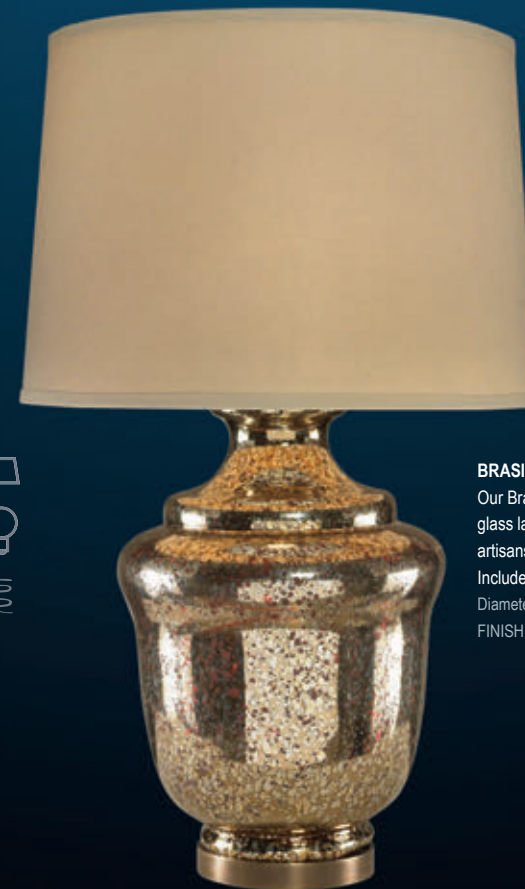

BRASILIA LAMP

Our Brasilia lamp is a classic urn shaped glass lamp. Each lamp is hand blown by artisans and will therefore vary in colour. Includes standard cream linen shade.

Diameter:330 H:515 / 860mm with shade

FINISH: Venetian Gold

INCLUDED

NOT INCLUDED
B22 Bayonet x 1

BLACK PLASTIC
1.8m