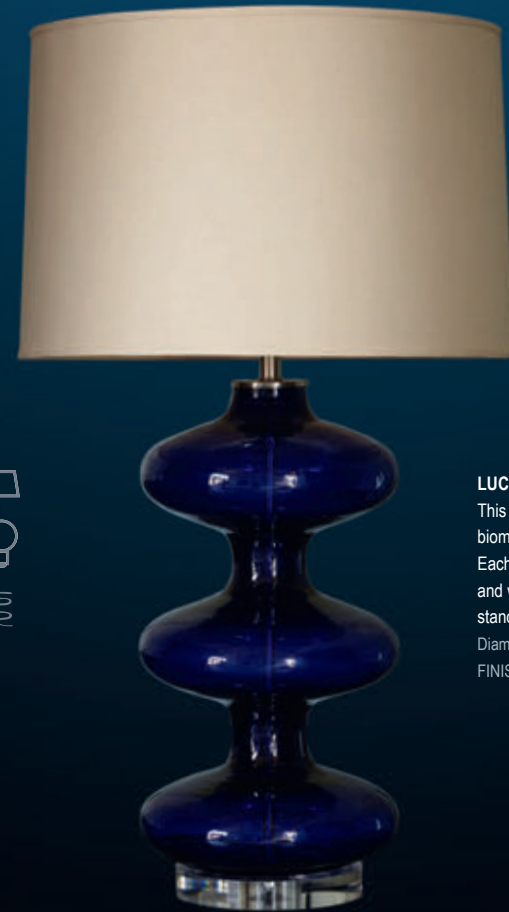

INCLUDED

NOT INCLUDED
B22 Bayonet x 1

BLACK PLASTIC
1.8m

30

INCLUDED

NOT INCLUDED
B22 Bayonet x 1

BLACK PLASTIC
1.8m

LUCERNE LAMP

This glass table lamp is inspired by the biomorphic shapes of the swinging sixties. Each lamp is hand blown by artisans and will therefore vary in colour. Includes standard cream linen shade.

Diameter: 210 H: 465 / 735mm with shade
FINISH: Cobalt Blue / Aztec