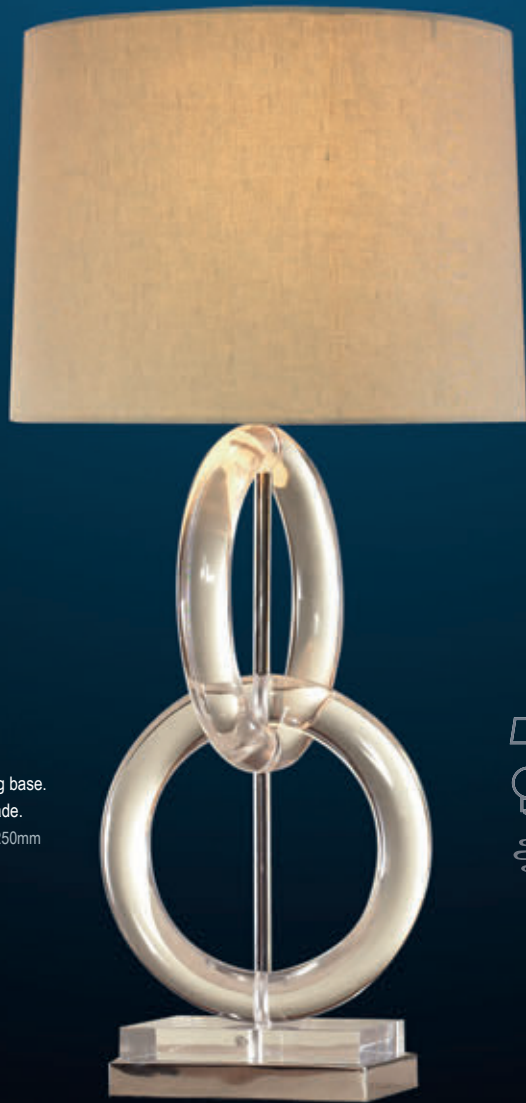

FLANDERS LAMP

A pretty, simple, inter-connecting
Plexiglass ring lamp on a matching base.
Includes standard cream linen shade.

Base W:188 D:138 Rings Diameter:250mm
H:525 / 800mm with shade

INCLUDED

NOT INCLUDED
B22 Bayonet x 1

BLACK PLASTIC
1.8m

24