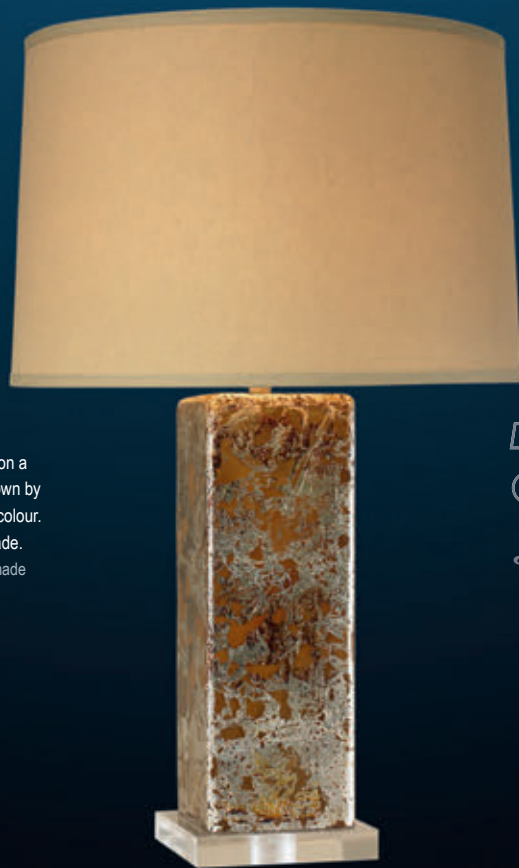

BROMPTON LAMP

A square antiqued foil glass lamp on a lucite base. Each lamp is hand blown by artisans and will therefore vary in colour.

Includes standard cream linen shade.

Diameter:152 H:381 / 711mm with shade

FINISH: Distressed Foil

INCLUDED

NOT INCLUDED
B22 Bayonet x 1

BLACK PLASTIC
1.8m

16

BRUNO LAMP

Inspired by the style of Brancusi, our Bruno lamp features a rectangular lucite body with striking gold fretwork details.

Includes standard cream linen shade.

W:205 D:180 H:495 / 740mm with shade

FINISH: Gilt