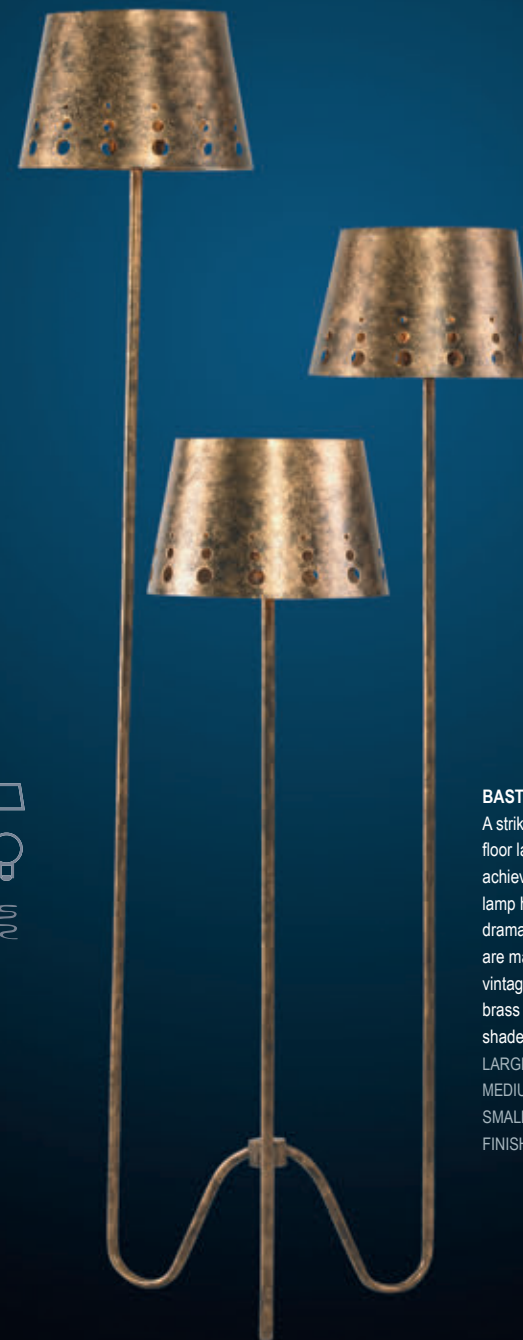

INTEGRAL

NOT INCLUDED
B22 Bayonet x 3

BLACK PLASTIC
2.1m / Foot Switch

BASTIDE FLOOR LAMP

A striking adaption of a late 1950s floor lamp. Gentle atmospheric light is achieved through the three perforated lamp heads that are positioned for a dramatic but practical effect. All pieces are made by hand for an individual vintage appearance. Made of iron and brass with an aged gilded finish. Integral shades.

LARGE SECTION Diameter:430 H:1680 mm

MEDIUM SECTION Diameter:430 H:1420 mm

SMALL SECTION Diameter:430 H:1180 mm

FINISH: Iron & Aged Gilt Brass

5