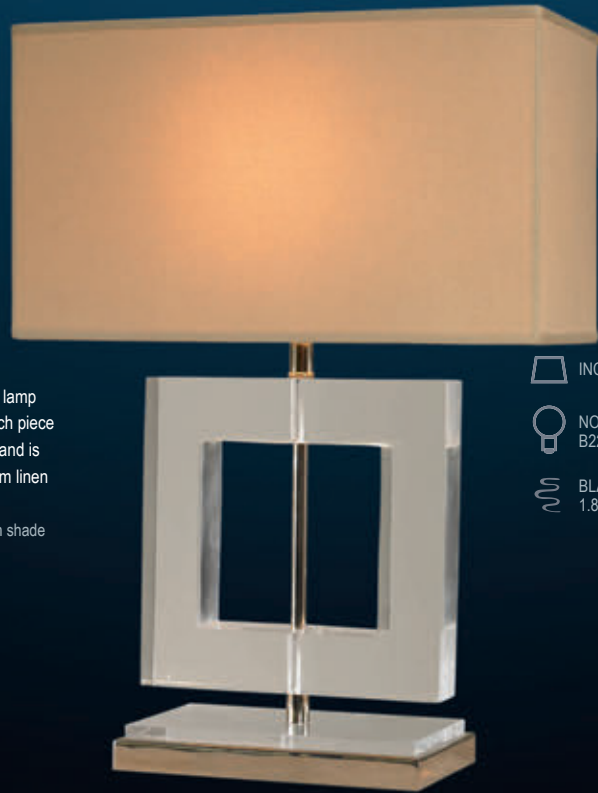

HELSINKI LAMP

A striking hollow squared lucite lamp on a lucite and nickel base. Each piece is finished by hand by artisans and is unique. Includes standard cream linen shade.

D:250 W:150 H:550 / 750mm with shade
FINISH: Lucite & Nickel

INCLUDED

NOT INCLUDED
B22 Bayonet x 1

BLACK PLASTIC
1.8m

28