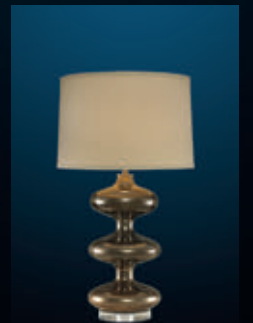

LEONTYNE LAMP

Inspired by a Belgian perfume bottle and made from mouth-blown glass tinted in a soft nude color with etched details, this lamp shimmers night and day. Includes standard cream linen shade.

Diameter: 338 H: 450 / 750mm with shade
FINISH: Nude

INCLUDED

NOT INCLUDED
B22 Bayonet x 1

BLACK PLASTIC
1.8m

30

INCLUDED

NOT INCLUDED
B22 Bayonet x 1

BLACK PLASTIC
1.8m

LUCERNE LAMP

This glass table lamp is inspired by the biomorphic shapes of the swinging sixties. Each lamp is hand blown by artisans and will therefore vary in colour. Includes standard cream linen shade.

Diameter: 210 H: 465 / 735mm with shade
FINISH: Cobalt Blue / Aztec

31