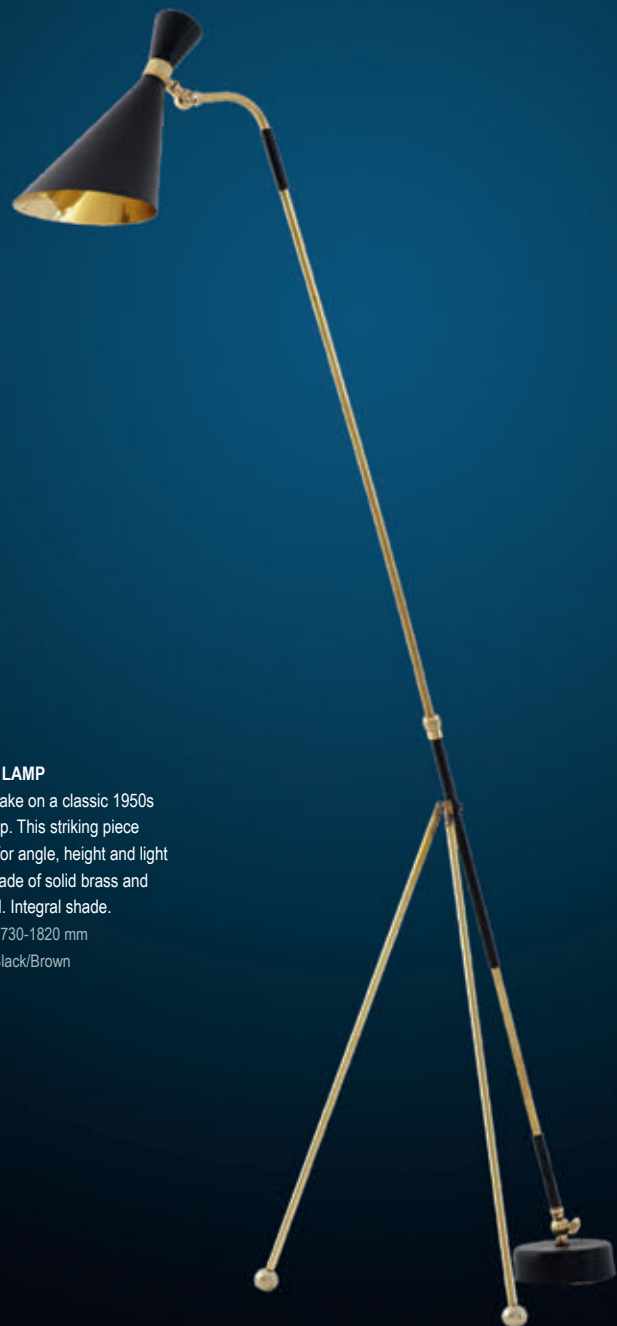

NOT INCLUDED 

NOT INCLUDED
x 1 Wired to order 

WIRED TO ORDER 

ALMERIA FLOOR LAMP

A very individual and inspired floor lamp. Gentle rippled white Gesso, based on a French original. Shade not included.

W:410 D:410 H:1530 mm

FINISH: White Gesso

BACCO FLOOR LAMP

A contemporary take on a classic 1950s balance floor lamp. This striking piece can be adjusted for angle, height and light position and is made of solid brass and black/brown steel. Integral shade.

BLACK PLASTIC 
2.1m / Foot Switch

BASTIDE FLOOR LAMP

A striking adaption of a late 1950s floor lamp. Gentle atmospheric light is achieved through the three perforated lamp heads that are positioned for a dramatic but practical effect. All pieces are made by hand for an individual vintage appearance. Made of iron and brass with an aged gilded finish. Integral shades.

LARGE SECTION Diameter:430 H:1680 mm

MEDIUM SECTION Diameter:430 H:1420 mm

SMALL SECTION Diameter:430 H:1180 mm

FINISH: Iron & Aged Gilt Brass

5

BOBBLE FLOOR LAMP

A tall elegant standard lamp finished in pale gold, antique silver or bleached oak. Shade not included.