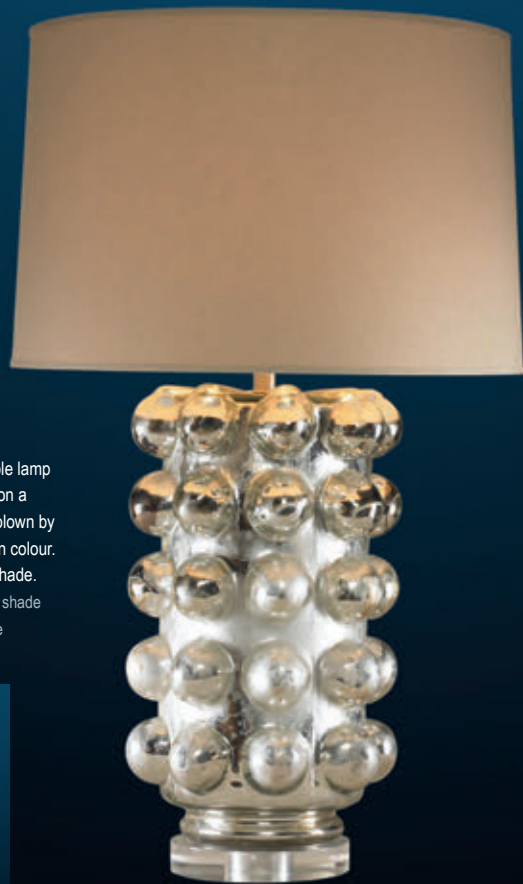

ESCALANTE LAMP

Unique sixties inspired glass table lamp with a gentle aged silver patina on a lucite base. Each lamp is hand blown by artisans and will therefore vary in colour. Includes standard cream linen shade.

Diameter:230 H:425 / 705mm with shade

FINISH: Dripped Silver / Aqua Blue

INCLUDED

NOT INCLUDED
B22 Bayonet x 1

BLACK PLASTIC
1.8m