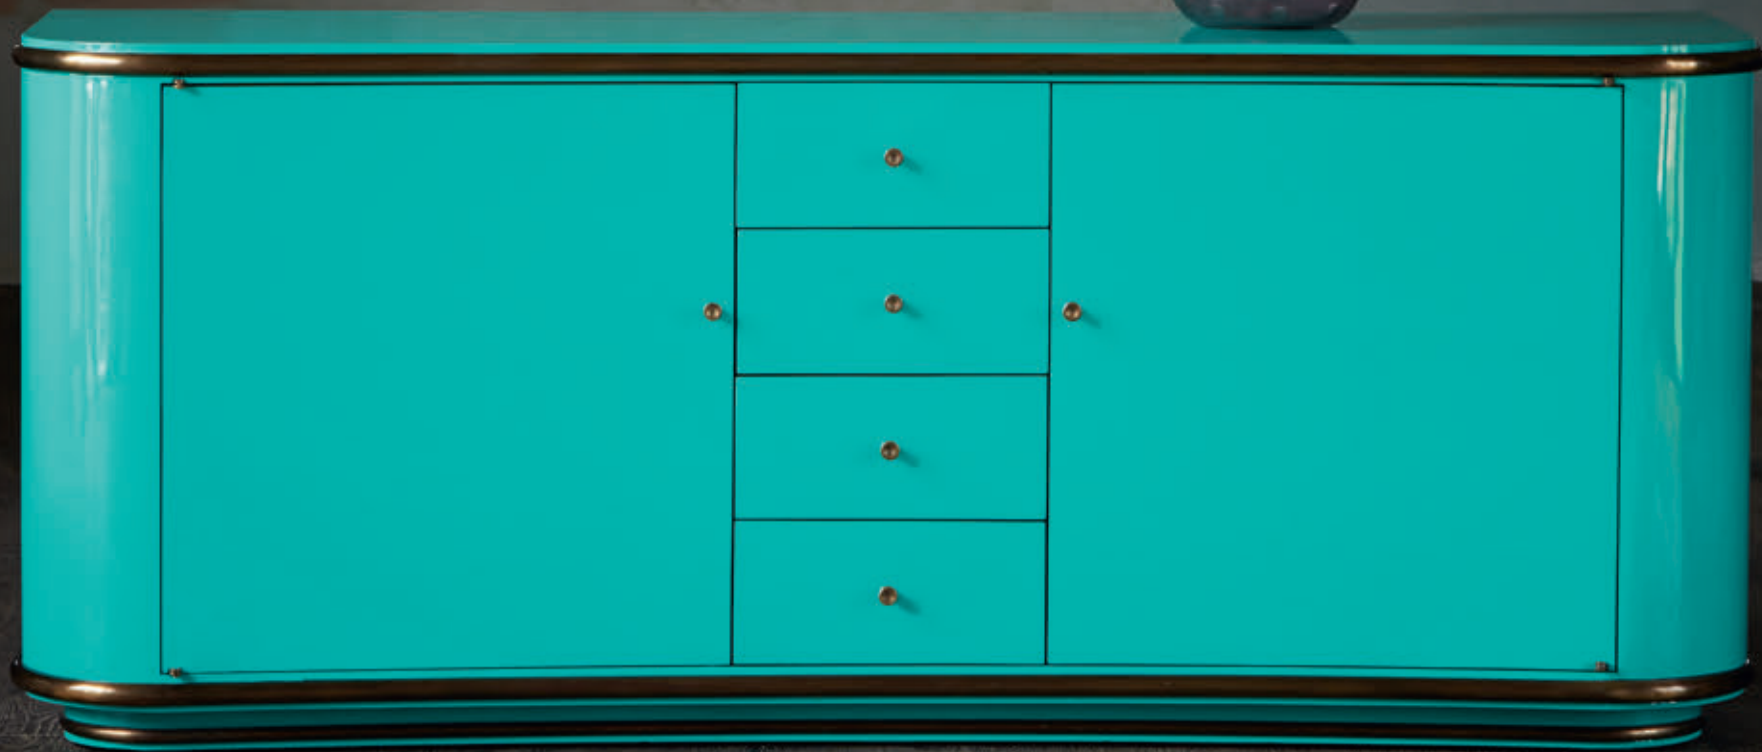

An effervescent inspiration interpreted in etched glass. Includes standard cream linen shade.

Diameter: 238 H: 500 / 775mm with shade
FINISH: Moscato

33

Lighten the rest of your room with beautiful furniture by Julian Chichester, such as this Elgin Cabinet, just one of a selection of favourite designs in our 'Colourist Collection', finished in high quality lacquer, in any colour you like.

Our new Elgin Cabinet features an elegant, gently curved front which is lined in sycamore and has two side cabinet sections and four centre drawers. The top and bottom trim, as well as the handles, are solid aged brass. Comes with two adjustable shelves. Clad entirely in variegated black vellum or as part of the Colourist Collection, finished to your specification. Select from endless colours by RAL or NCS. Vellum is a natural skin therefore colour variation is inevitable.
W:2000 D:600 H:800mm