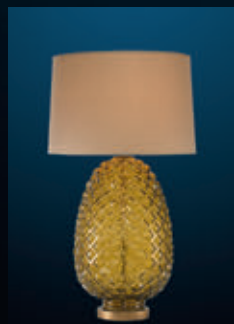

CONTESSA LAMP

As the name suggests, this glass lamp is bold and beautiful. Includes standard cream linen shade.

Diameter:300 H:500 / 780mm with shade
FINISH: Distressed Silver / Vintage Amber

INCLUDED

NOT INCLUDED
B22 Bayonet x 1

BLACK PLASTIC
1.8m

20

INCLUDED

NOT INCLUDED
B22 Bayonet x 1

BLACK PLASTIC
1.8m

DARTMOOR LAMP

Mid-century tear drop glass table lamp, hand finished in Zircon blue with etched glass and a contrasting lucite base. Each unique piece is handmade by artisans. Includes standard cream linen shade.

Diameter:280 H:610 / 890mm with shade
FINISH: Zircon Blue

21