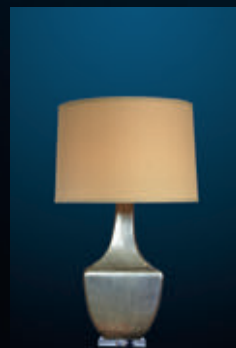

MING LAMP

An elegant table lamp of grand proportions with a hand applied finish and contrasting lucite base. Each lamp is hand blown by artisans and will therefore vary in colour. Includes standard cream linen shade.

Diameter: 300 H: 600 / 913mm with shade
FINISH: Silver / Silver with Blue Patina (right)

INCLUDED

NOT INCLUDED
B22 Bayonet x 1

BLACK PLASTIC
1.8m

36

INTEGRAL

NOT INCLUDED
B22 Bayonet x 1

BLACK PLASTIC
1.8m / Torpedo Switch

MONTMARTRE LAMP

The articulating brass Montmartre Lamp, with its angled neck is an elegant and versatile desk lamp, with a black metal integral shade.

BASE Diameter: 188mm
W: 263 D: 275 H: 600mm
FINISH: Brass & Black

37