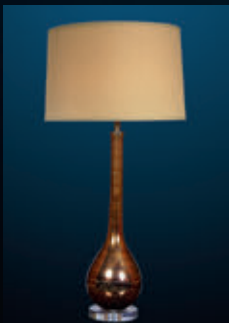

AVIGNON TABLE LAMP

A tall elegant table lamp finished with a bulbous glass base.

Diameter:200 H:690 / 912mm with shade

FINISH: Cobalt Blue / Aztec

INCLUDED

NOT INCLUDED
B22 Bayonet x 1

BLACK PLASTIC
1.8m