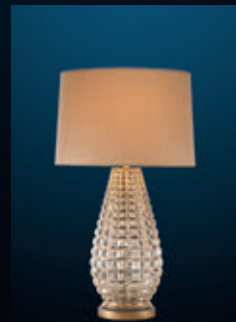

ESCALANTE LAMP

Unique sixties inspired glass table lamp with a gentle aged silver patina on a lucite base. Each lamp is hand blown by artisans and will therefore vary in colour. Includes standard cream linen shade.

Diameter:230 H:425 / 705mm with shade

FINISH: Dripped Silver / Aqua Blue

INCLUDED

NOT INCLUDED
B22 Bayonet x 1

BLACK PLASTIC
1.8m

22

FELLINI LAMP

A pretty textured glass table lamp on an aged brass base. Includes standard cream linen shade.

Diameter:230 H:500 / 770mm with shade
FINISH: Distressed Silver / Vintage Green

INCLUDED

NOT INCLUDED
B22 Bayonet x 1

BLACK PLASTIC
1.8m

23