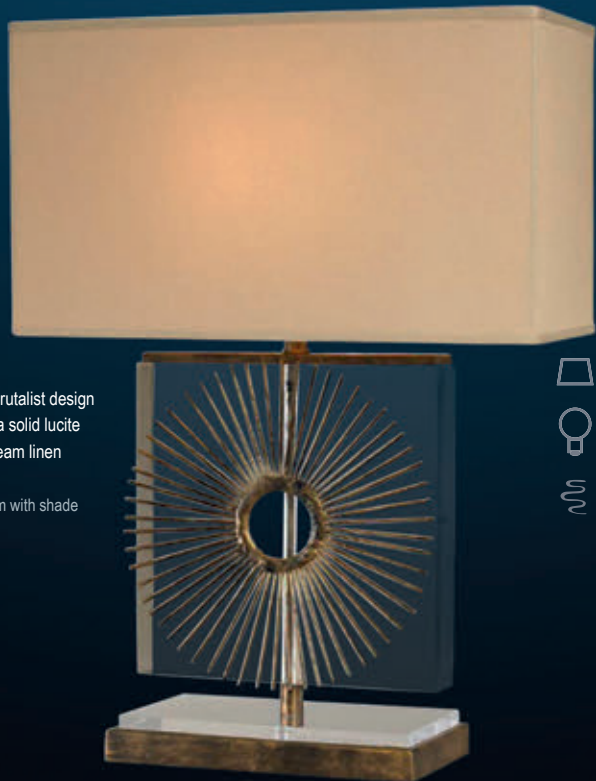

An etched glass gourd style table lamp on a contrasting lucite base. Includes standard cream linen shade.

Diameter:250 H:425 / 705mm with shade
FINISH: Seafoam

PLUTO LAMP

Inspired by a mid-century brutalist design with aged gilt accents and a solid lucite base. Includes standard cream linen shade.