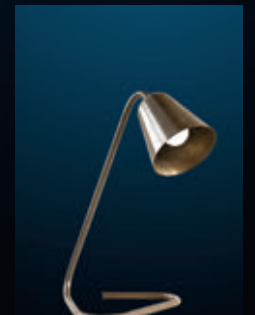

FLANDERS LAMP

A pretty, simple, inter-connecting
Plexiglass ring lamp on a matching base.
Includes standard cream linen shade.

Base W:188 D:138 Rings Diameter:250mm
H:525 / 800mm with shade

INCLUDED

NOT INCLUDED
B22 Bayonet x 1

BLACK PLASTIC
1.8m

24

INTEGRAL

NOT INCLUDED
Wired to order x 1

WIRED TO ORDER

FLIP LAMP

Loosely based on a paper clip design, this
simple lamp is a statement on any desk.
Available in aged brass, polished nickel or
clad in hand stitched full grain leather with
a contrasting aged brass shade.

W:320 D:320 H:520 mm

FINISH: Aged Brass / Polished Nickel /
Red or Black Leather & Aged Brass

25