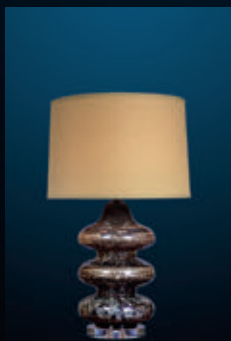

PAPILOON LAMP

A pretty, curvaceous table lamp with a hand applied finish and contrasting lucite base. Each lamp is hand blown by artisans and will therefore vary in colour.
Diameter:370 H:570 / 770mm with shade
FINISH: Silver / Silver with Blue Patina (left)

INCLUDED

NOT INCLUDED
B22 Bayonet x 1

BLACK PLASTIC
1.8m