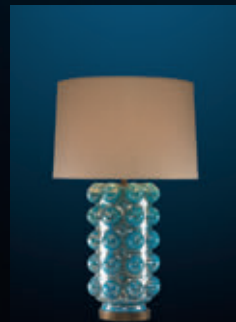

ESCALANTE LAMP

Unique sixties inspired glass table lamp with a gentle aged silver patina on a lucite base. Each lamp is hand blown by artisans and will therefore vary in colour. Includes standard cream linen shade.

Diameter:230 H:425 / 705mm with shade

FINISH: Dripped Silver / Aqua Blue

INCLUDED

NOT INCLUDED
B22 Bayonet x 1

BLACK PLASTIC
1.8m

22

FELLINI LAMP

A pretty textured glass table lamp on an aged brass base. Includes standard cream linen shade.

Diameter:230 H:500 / 770mm with shade
FINISH: Distressed Silver / Vintage Green

INCLUDED

NOT INCLUDED
B22 Bayonet x 1

BLACK PLASTIC
1.8m

23