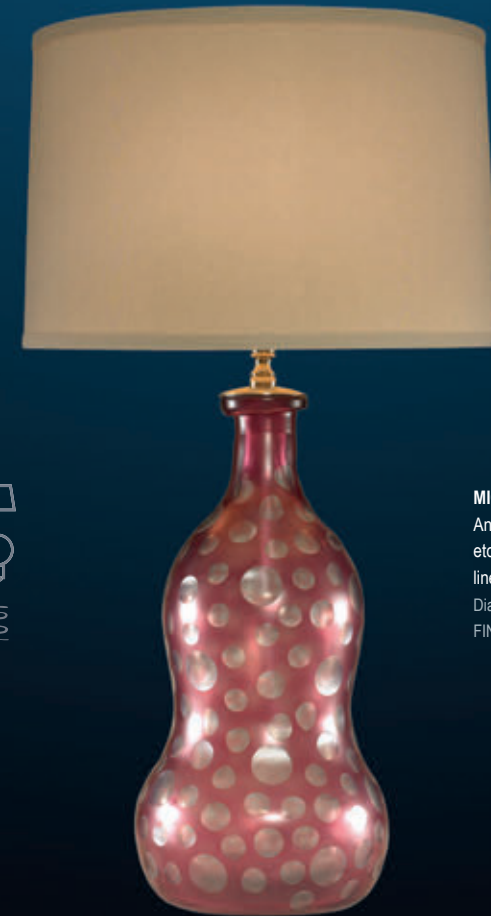

INCLUDED

NOT INCLUDED
B22 Bayonet x 1

BLACK PLASTIC
1.8m

MICHAELS LAMP

An effervescent inspiration interpreted in etched glass. Includes standard cream linen shade.

Diameter: 238 H: 500 / 775mm with shade
FINISH: Moscato

33