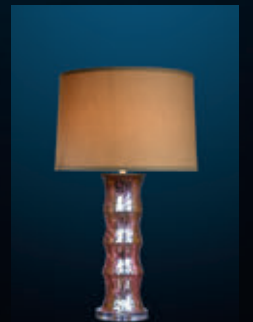

HELSINKI LAMP

A striking hollow squared lucite lamp on a lucite and nickel base. Each piece is finished by hand by artisans and is unique. Includes standard cream linen shade.

D:250 W:150 H:550 / 750mm with shade
FINISH: Lucite & Nickel

INCLUDED

NOT INCLUDED
B22 Bayonet x 1

BLACK PLASTIC
1.8m

28

INCLUDED

NOT INCLUDED
B22 Bayonet x 1

BLACK PLASTIC
1.8m

LADY PENELOPE LAMP

A lady's lamp with pale pink and silver toned glass sculpture on a lucite base. Each lamp is made by hand and can therefore vary in colour. Includes standard cream linen shade.

Diameter:150 H:400 / 750mm with shade
FINISH: Seafoam / Pink

29