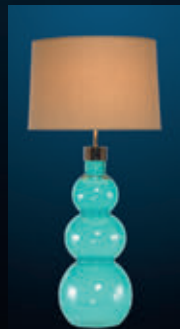

PARIS LAMP

A beautifully hand blown glass lamp base adapted from a 19th century French Eau de Cologne bottle. Includes standard cream linen shade.

Diameter:245 H:650 / 990mm with shade
FINISH: Clear / Sea Blue / Pink / Aged Mirror

INCLUDED

NOT INCLUDED B22 Bayonet x 1

BLACK PLASTIC 1.8m

INCLUDED

NOT INCLUDED B22 Bayonet x 1

BLACK PLASTIC 1.8m

PARKER LAMP

An etched glass gourd style table lamp on a contrasting lucite base. Includes standard cream linen shade.

Diameter:250 H:425 / 705mm with shade
FINISH: Seafoam