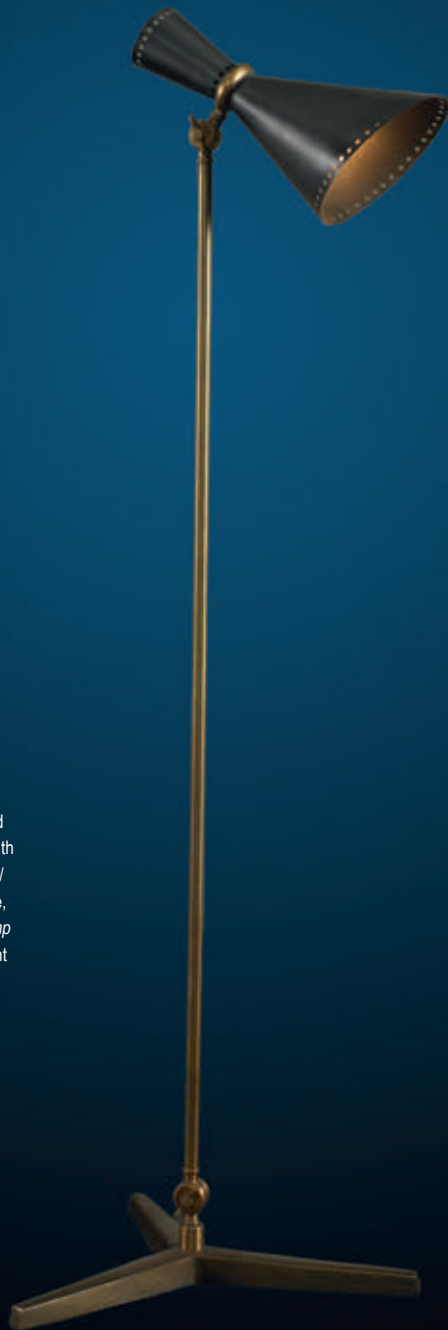

ORISTANO FLOOR LAMP

Our Oristano Floor Lamps are inspired by a classic 1950s vintage original. With solid brass details and a striking black/brown steel double conical lampshade, these lamps feature classic *teeth clamp* style handles to fix the lamp in different positions. As elegant as they are practical, all are made by hand, using traditional materials and methods.

Integral shade.

Diameter:540 H:1650 mm

FINISH: Brass & Black/Brown