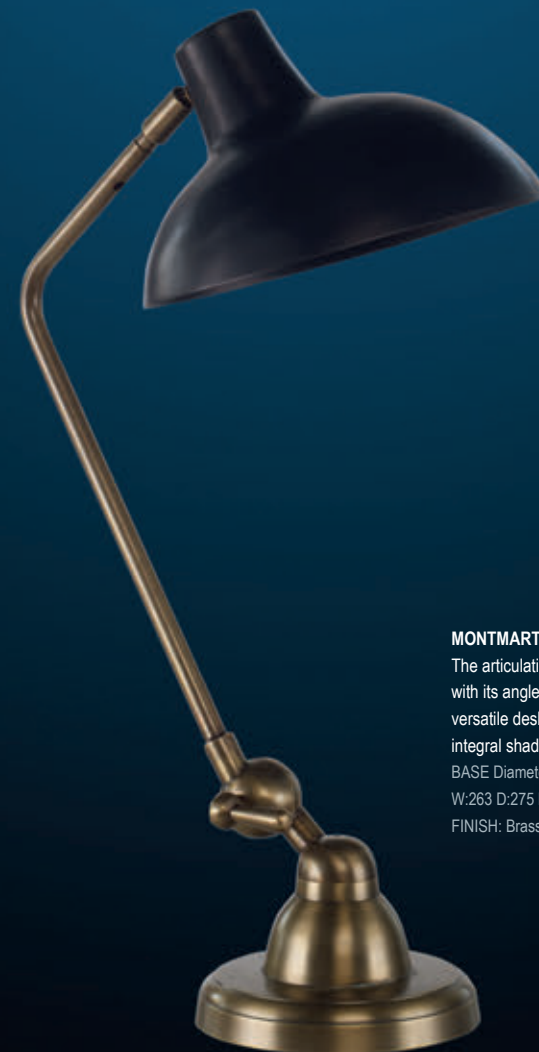

MING LAMP

An elegant table lamp of grand proportions with a hand applied finish and contrasting lucite base. Each lamp is hand blown by artisans and will therefore vary in colour. Includes standard cream linen shade.

MONTMARTRE LAMP

The articulating brass Montmartre Lamp, with its angled neck is an elegant and versatile desk lamp, with a black metal integral shade.

BASE Diameter: 188mm
W: 263 D: 275 H: 600mm
FINISH: Brass & Black

37

PAGODA LAMP

An inspirationally shaped table lamp with a hand applied finish and contrasting lucite base. Each lamp is hand blown by artisans and will therefore vary in colour. Includes standard cream linen shade.
Diameter:230 H:430 / 710mm with shade
FINISH: Gold Patina / Moscato