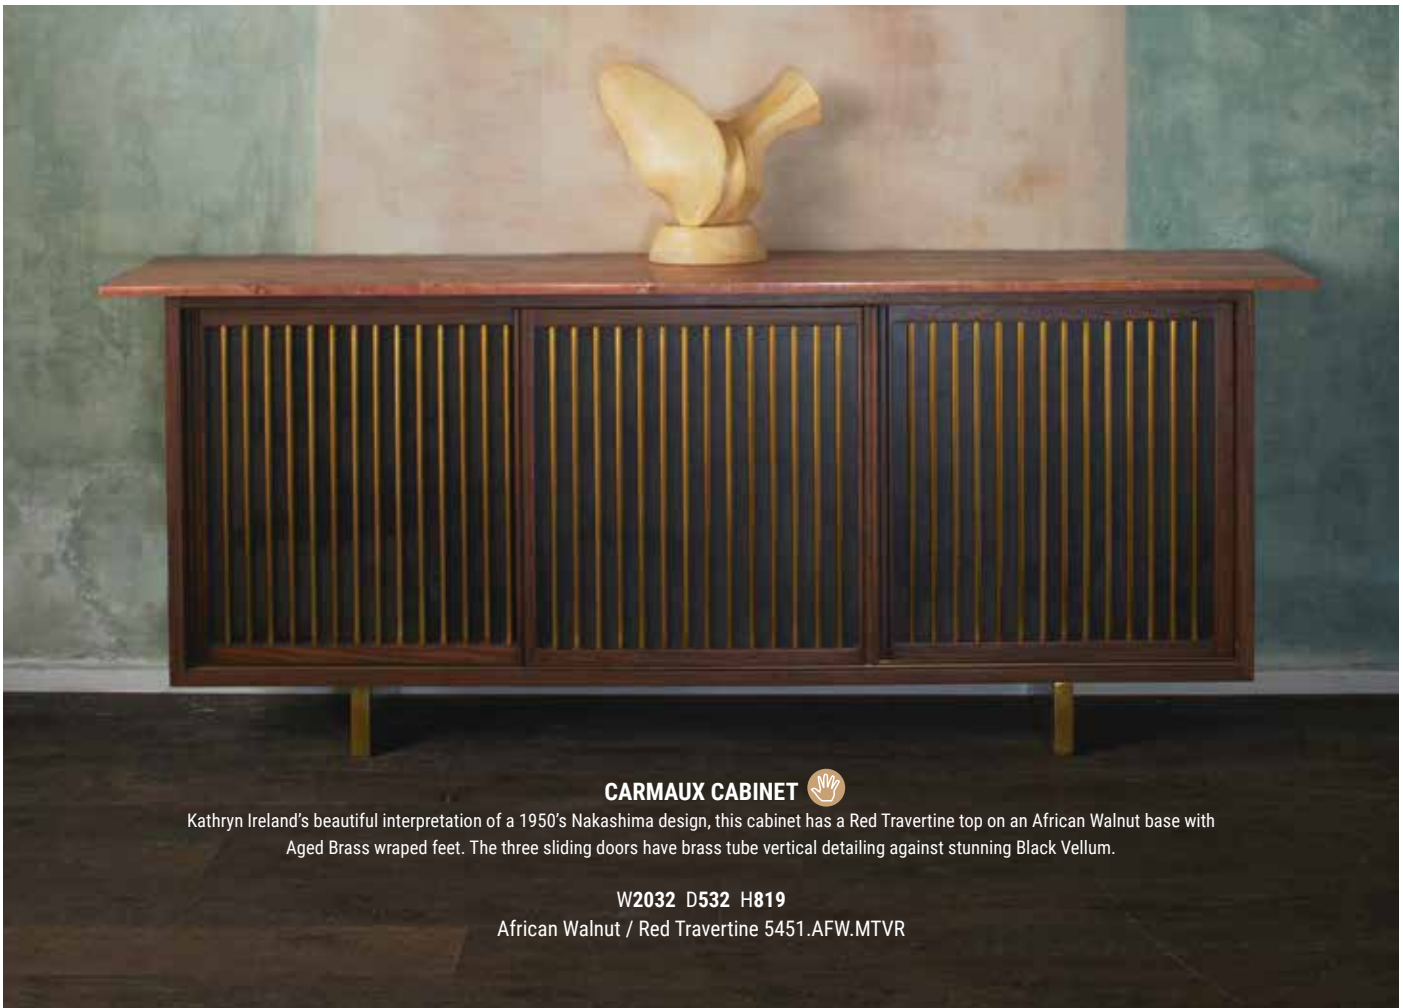

CARMAUX CABINET

Kathryn Ireland's beautiful interpretation of a 1950's Nakashima design, this cabinet has a Red Travertine top on an African Walnut base with Aged Brass wrapped feet. The three sliding doors have brass tube vertical detailing against stunning Black Vellum.

W2032 D532 H819

African Walnut / Red Travertine 5451.AFW.MTVR