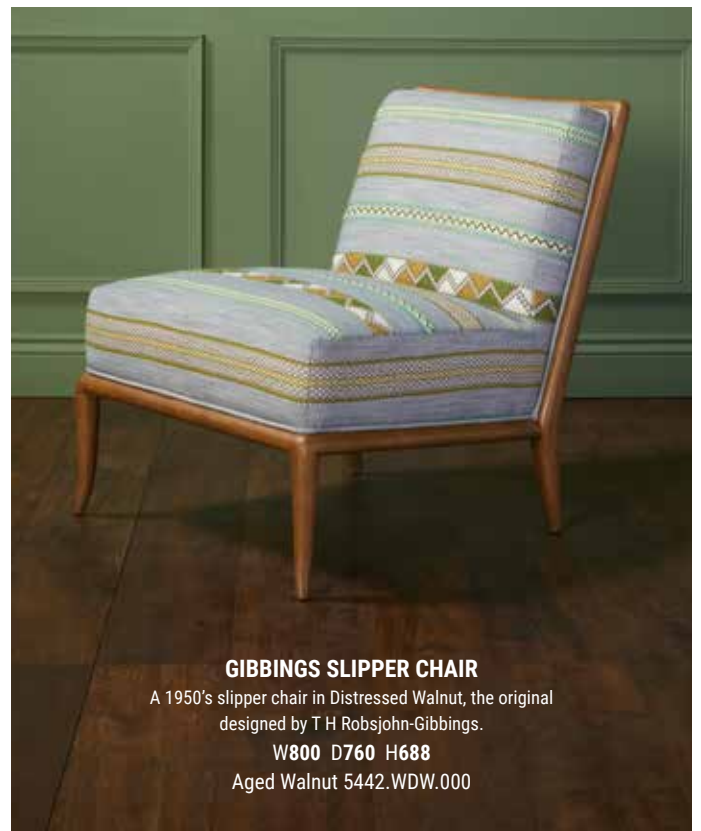

GIBBINGS SLIPPER CHAIR

A 1950's slipper chair in Distressed Walnut, the original designed by T H Robsjohn-Gibbings.

W800 D760 H688

Aged Walnut 5442.WDW.000