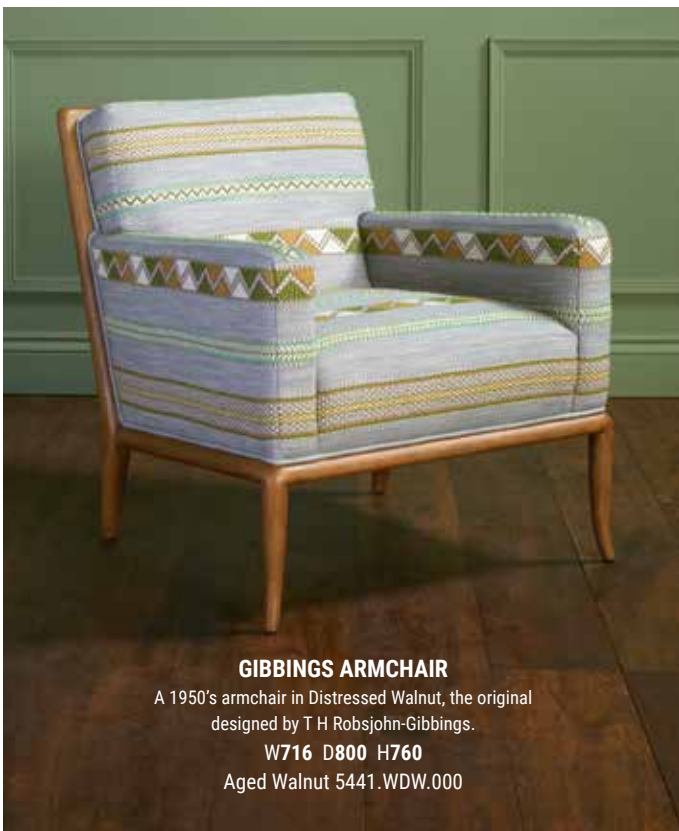

GIBBINGS ARMCHAIR

A 1950's armchair in Distressed Walnut, the original designed by T H Robsjohn-Gibbings.

W716 D800 H760

Aged Walnut 5441.WDW.000