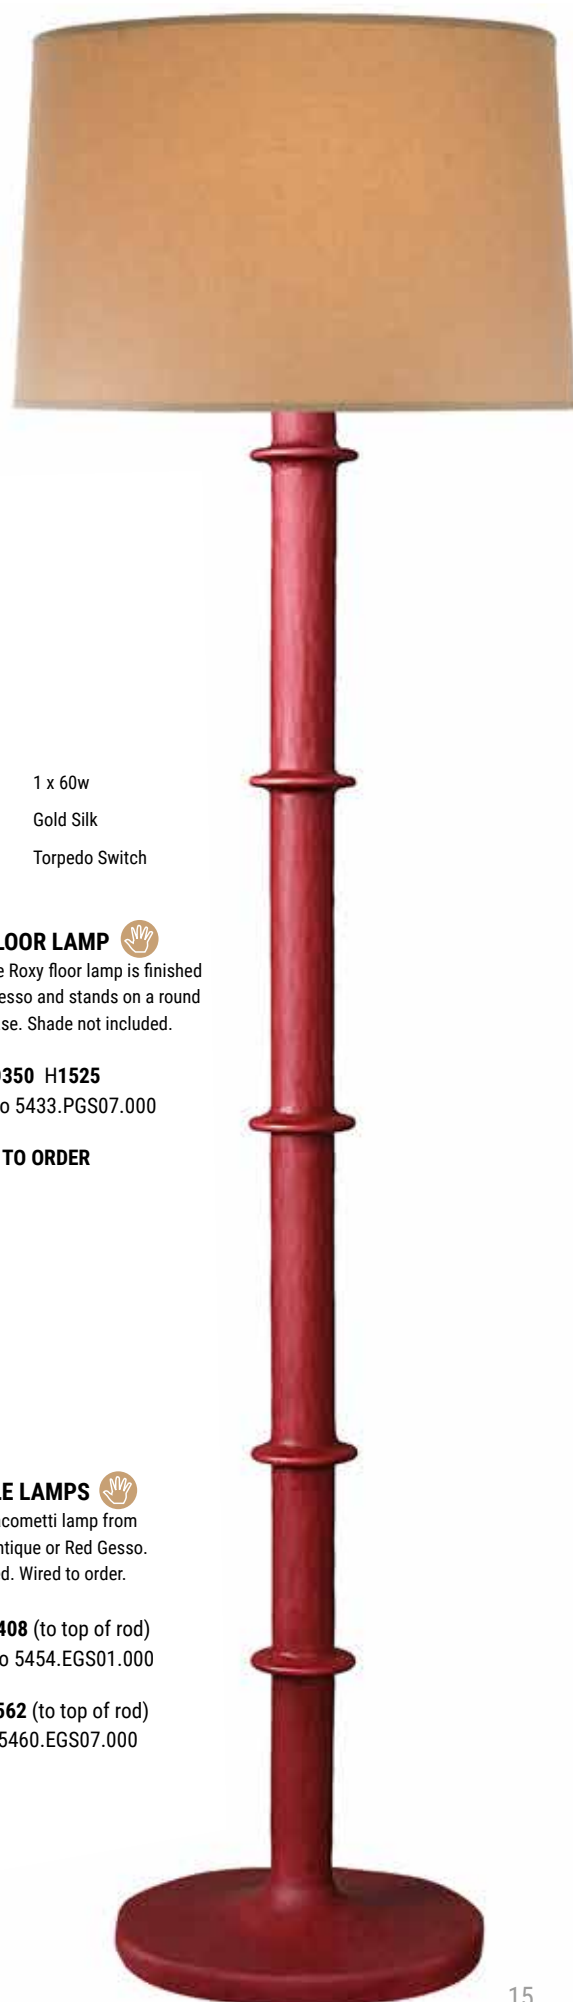

ROXY FLOOR LAMP

Giacometti inspired, the Roxy floor lamp is finished in hand applied Faux Gesso and stands on a round cornered square base. Shade not included.

W350 D350 H1525
Faux Red Gesso 5433.PGS07.000

WIRED TO ORDER

ECO TABLE LAMPS

Adapted from a Giacometti lamp from the 1930's in Faux Antique or Red Gesso. Shade not included. Wired to order.

SMALL DIA224 H408 (to top of rod)
Faux Antique Gesso 5454.EGS01.000

LARGE DIA336 H562 (to top of rod)
Faux Red Gesso 5460.EGS07.000