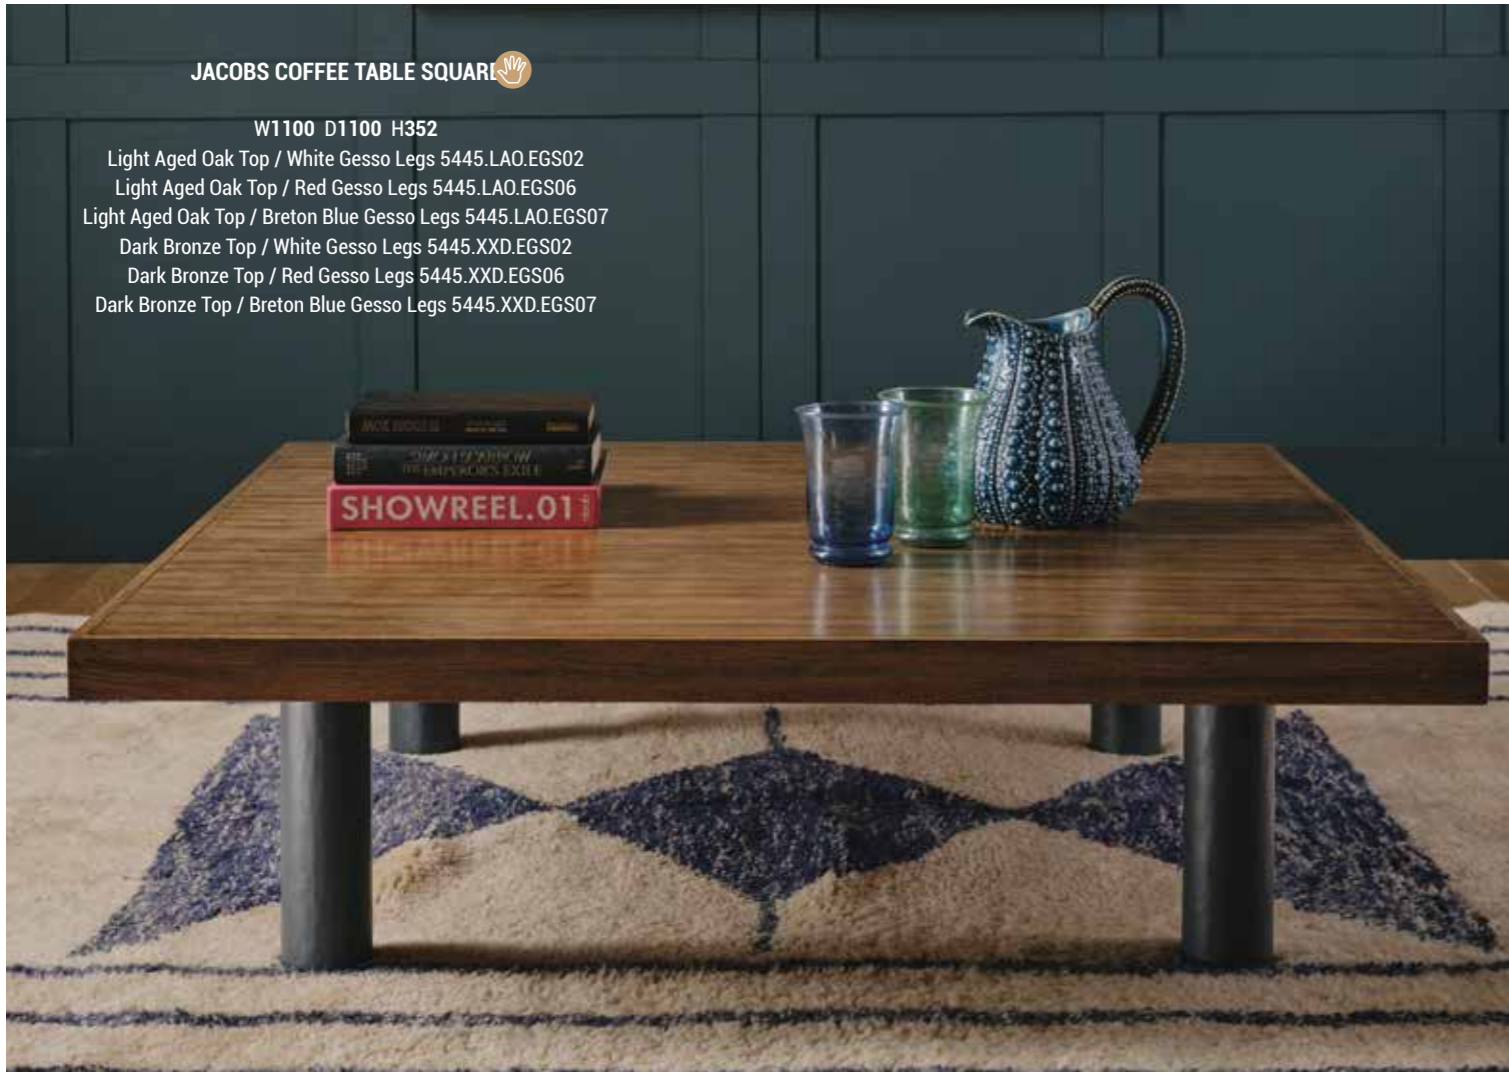

VASCO COFFEE TABLE 

W1575 D551 H400
Red Travertine 5442.MTVR.000
Viola Marble 5452.VIO.FMT

JACOBS COFFEE TABLE SQUARE

W1100 D1100 H352

- Light Aged Oak Top / White Gesso Legs 5445.LAO.EGS02
- Light Aged Oak Top / Red Gesso Legs 5445.LAO.EGS06
- Light Aged Oak Top / Breton Blue Gesso Legs 5445.LAO.EGS07
- Dark Bronze Top / White Gesso Legs 5445.XXD.EGS02
- Dark Bronze Top / Red Gesso Legs 5445.XXD.EGS06
- Dark Bronze Top / Breton Blue Gesso Legs 5445.XXD.EGS07