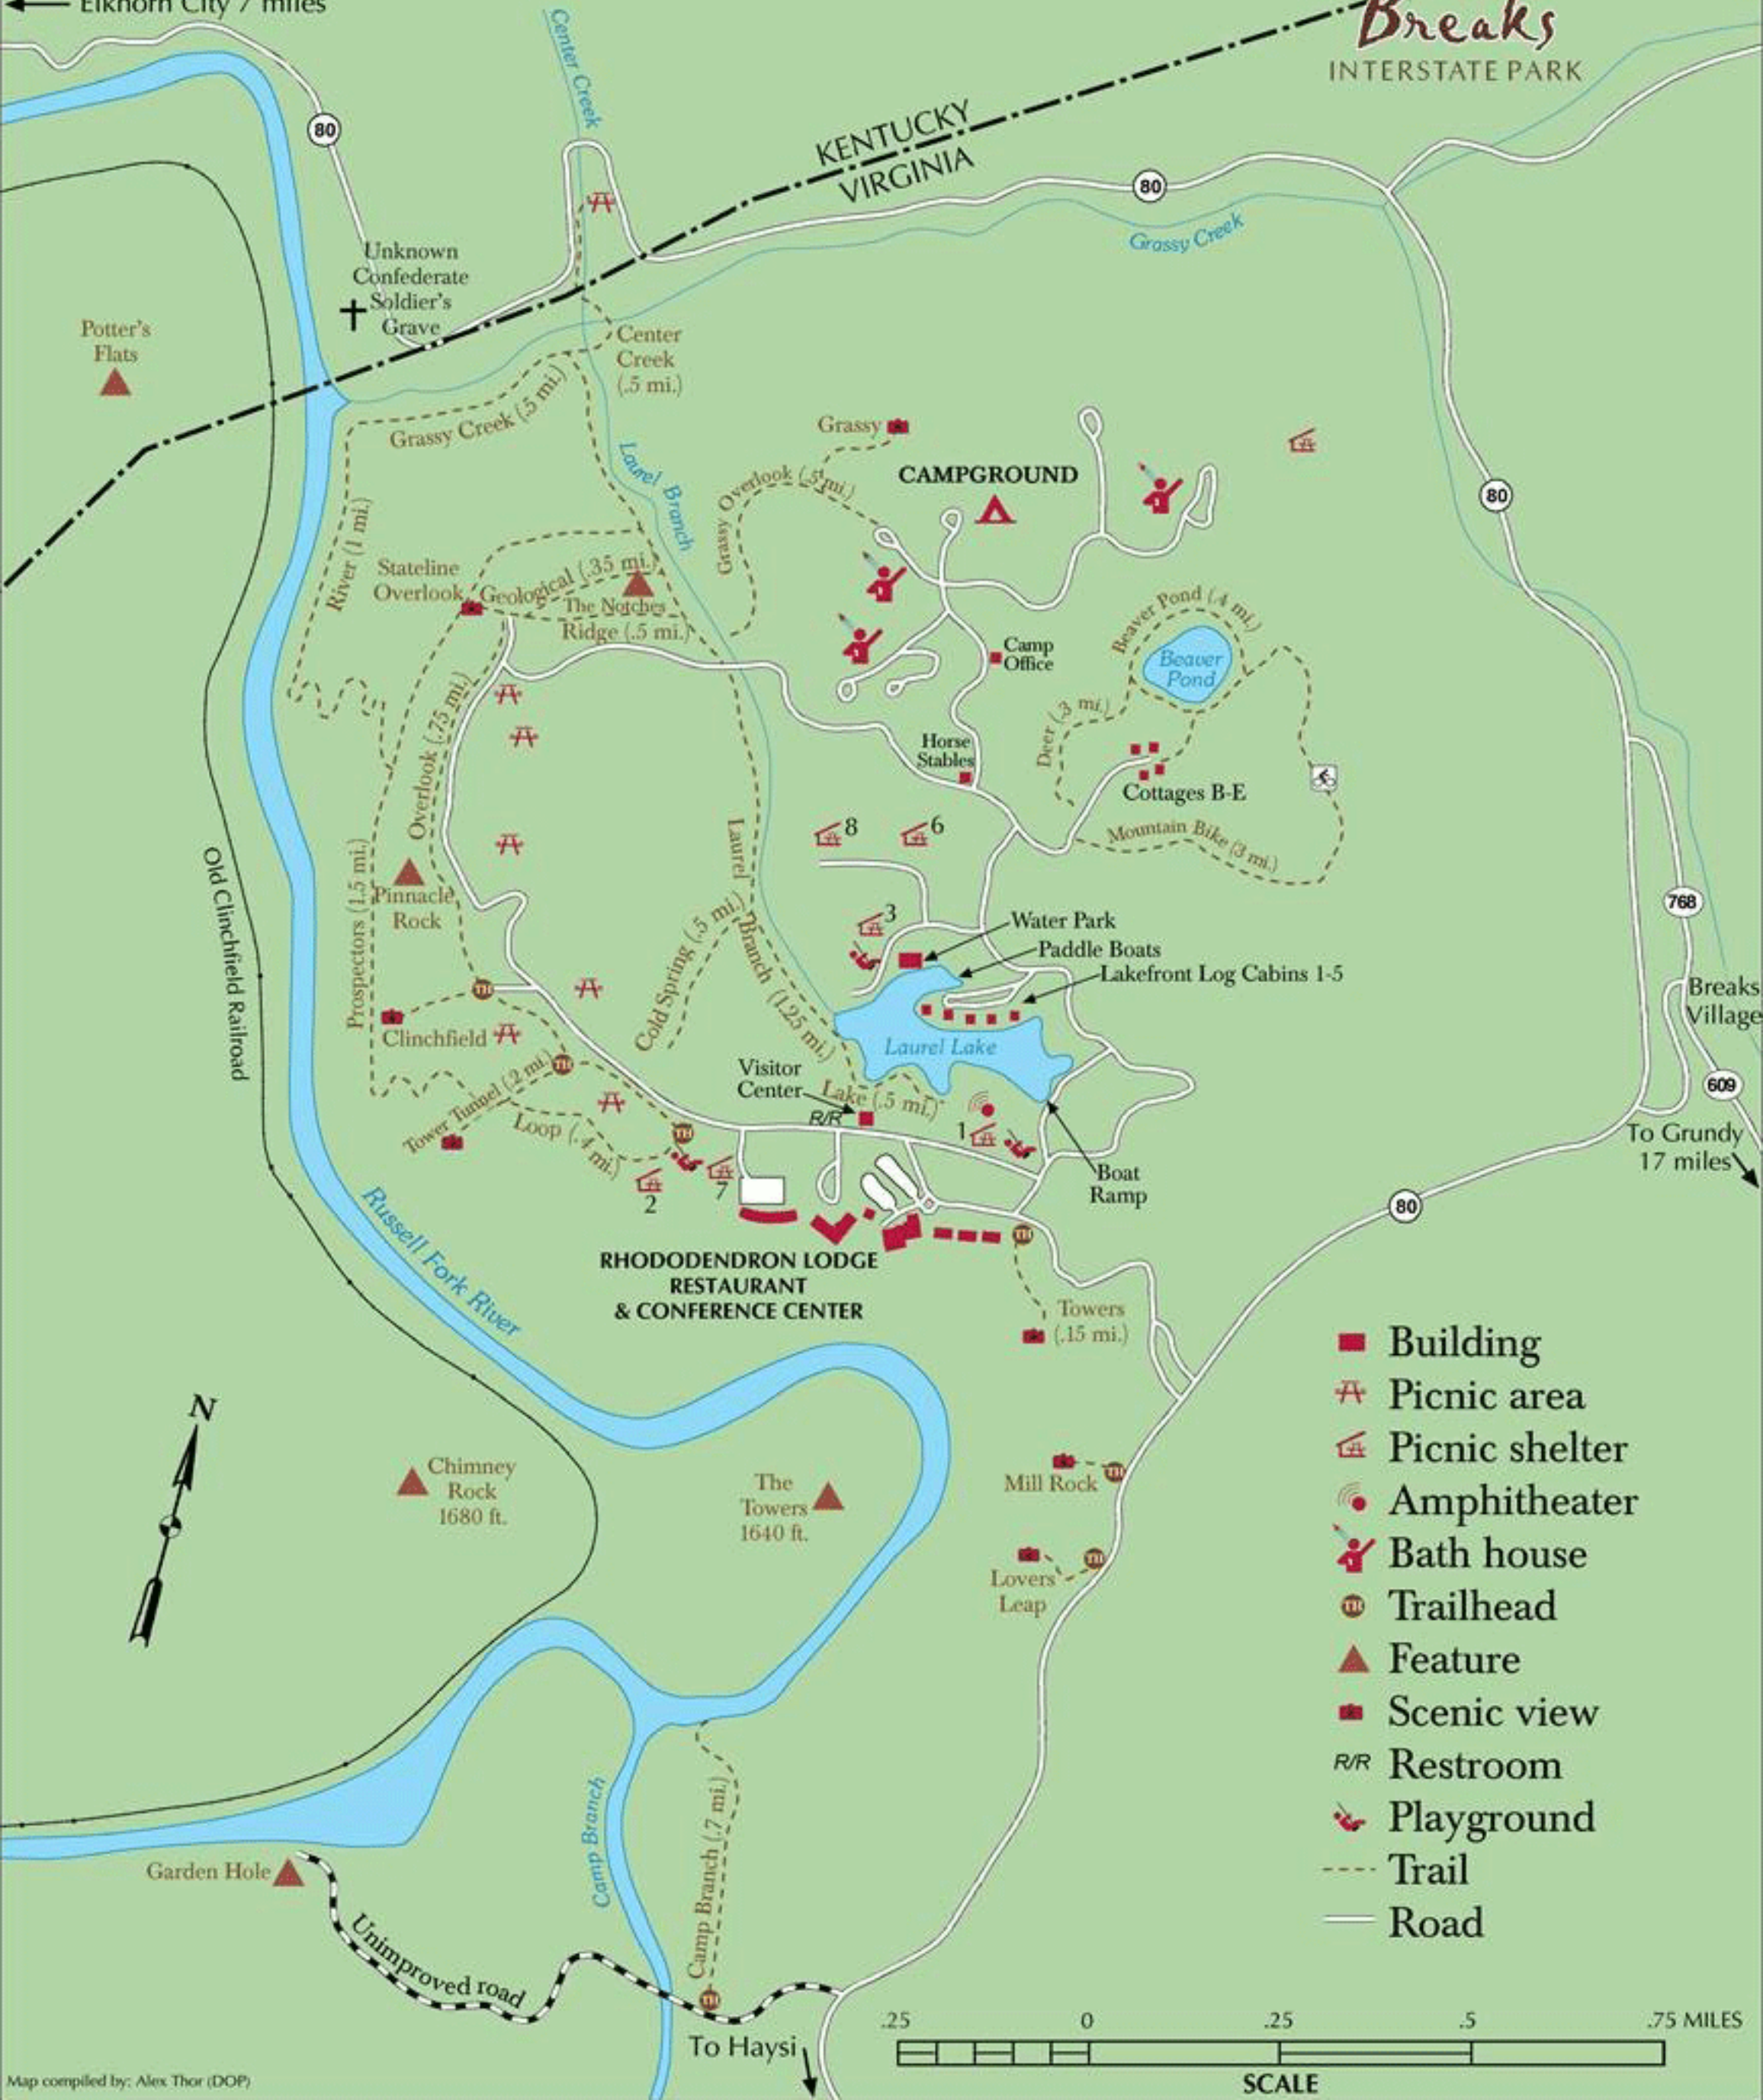

# BREAKS INTERSTATE PARK

← Elkhorn City 7 miles

- Building
- ⌘ Picnic area
- ⌘ Picnic shelter
- ⊙ Amphitheater
- ♨ Bath house
- ⊙ Trailhead
- ▲ Feature
- Scenic view
- R/R* Restroom
- ♨ Playground
- Trail
- Road