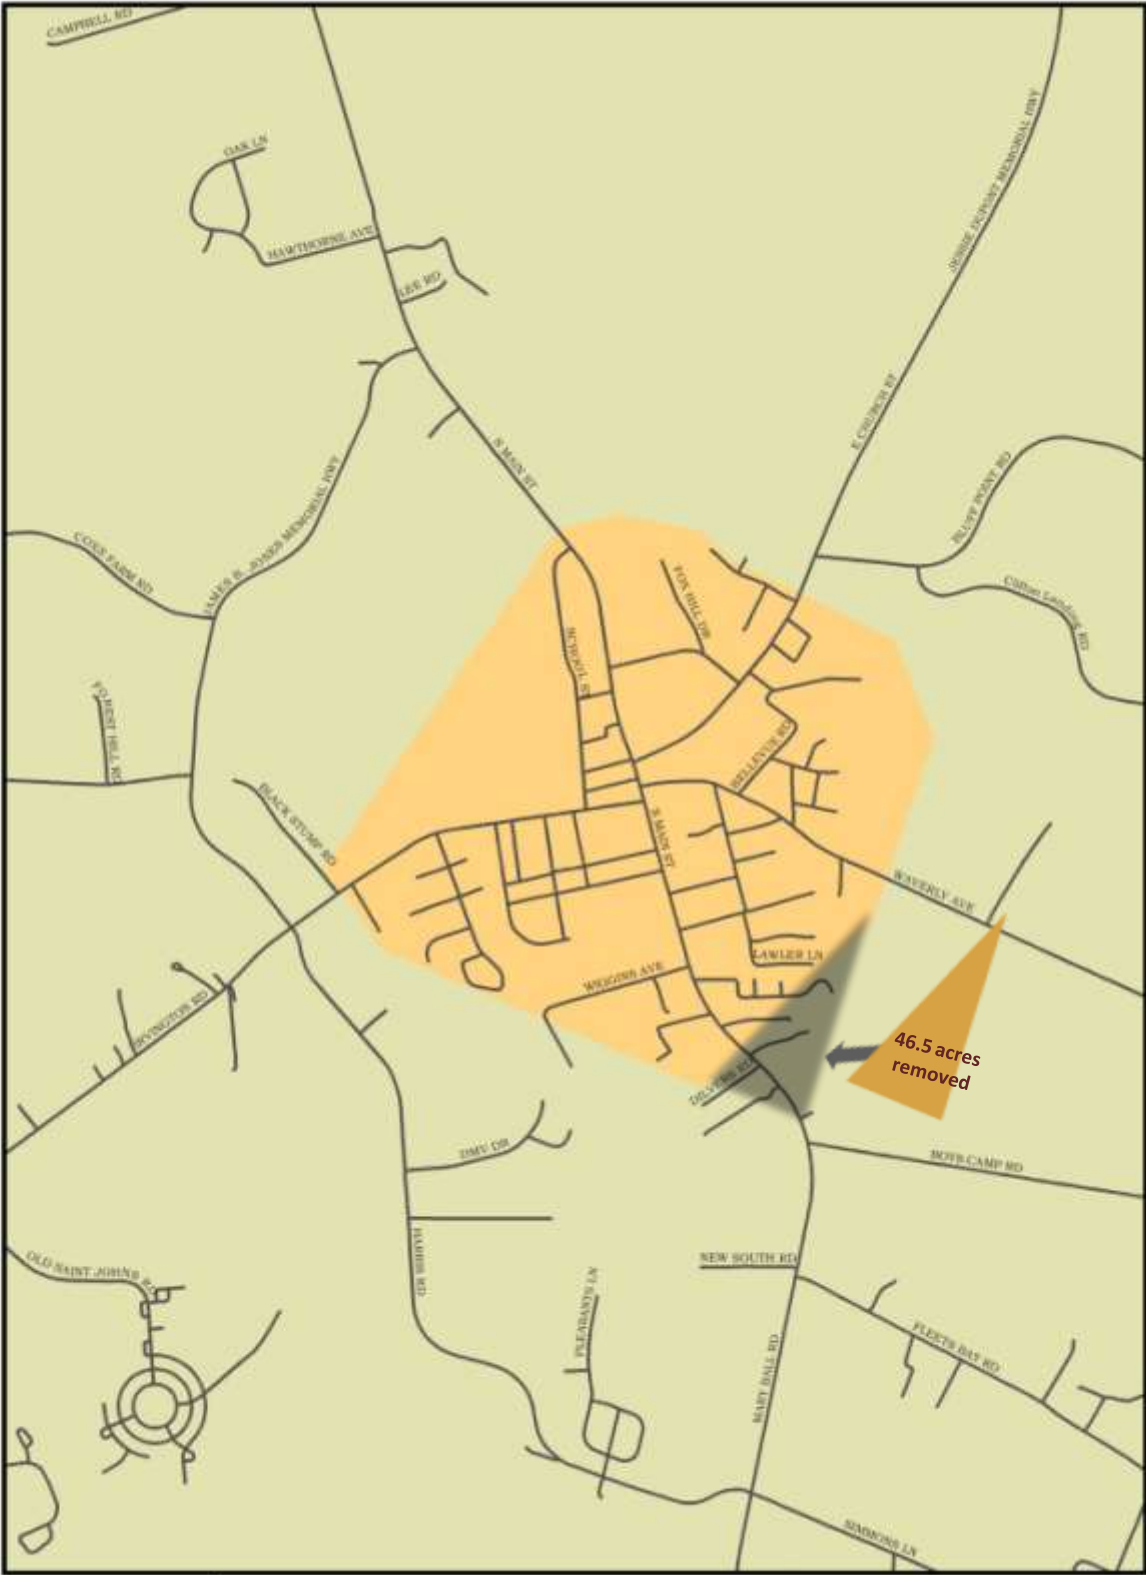

Town of Kilmarnock - 1930

Prepared by
Town of Kilmarnock
December 2009

 Town Limits ~ 761.5 acres

Town of Kilmarnock - 1934

Prepared by
Town of Edmarnock
December 2009

 Town Limits ~ 715 acres

Town of Kilmarnock - 1973

Prepared by
Town of Kilmarnock
December 2009

 Town Limits ~ 865 acres