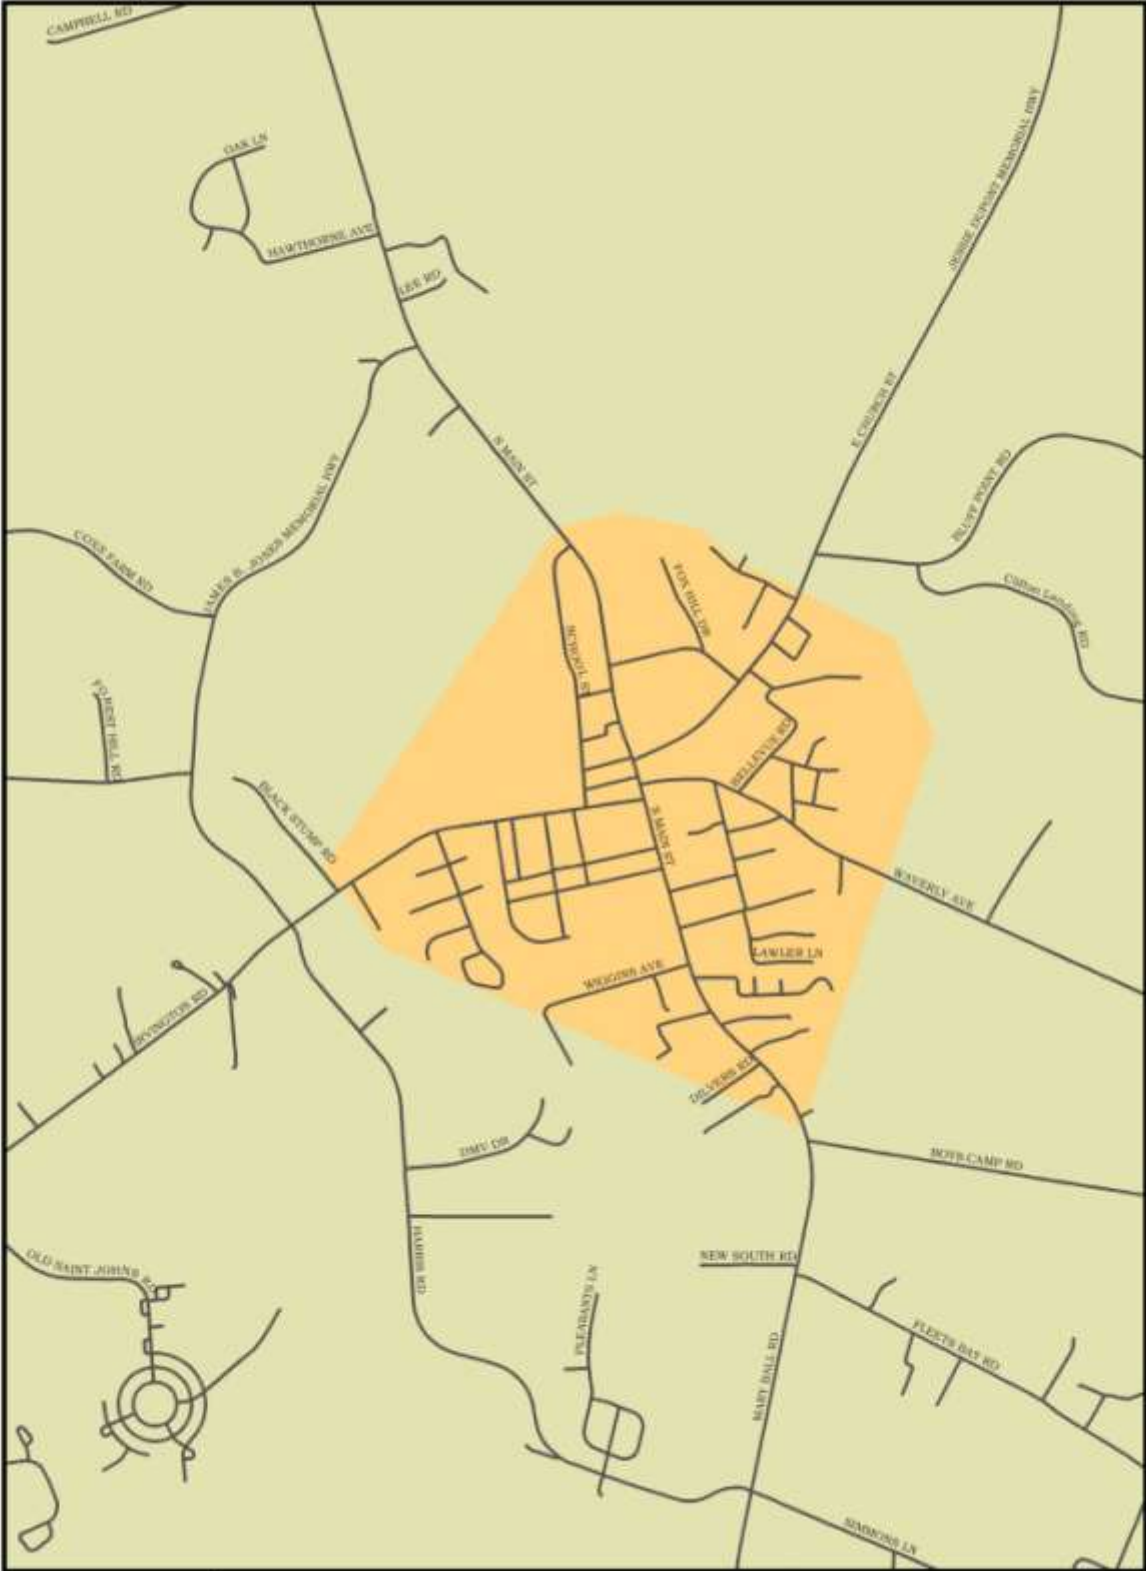

Town of Kilmarnock - 1930

Prepared by
Town of Kilmarnock
December 2009

 Town Limits ~ 761.5 acres

Town of Kilmarnock - 1934

Prepared by
Town of Edmarnock
December 2009

 Town Limits ~ 715 acres

Town of Kilmarnock - 1973

Prepared by
Town of Kilmarnock
December 2009

 Town Limits ~ 865 acres