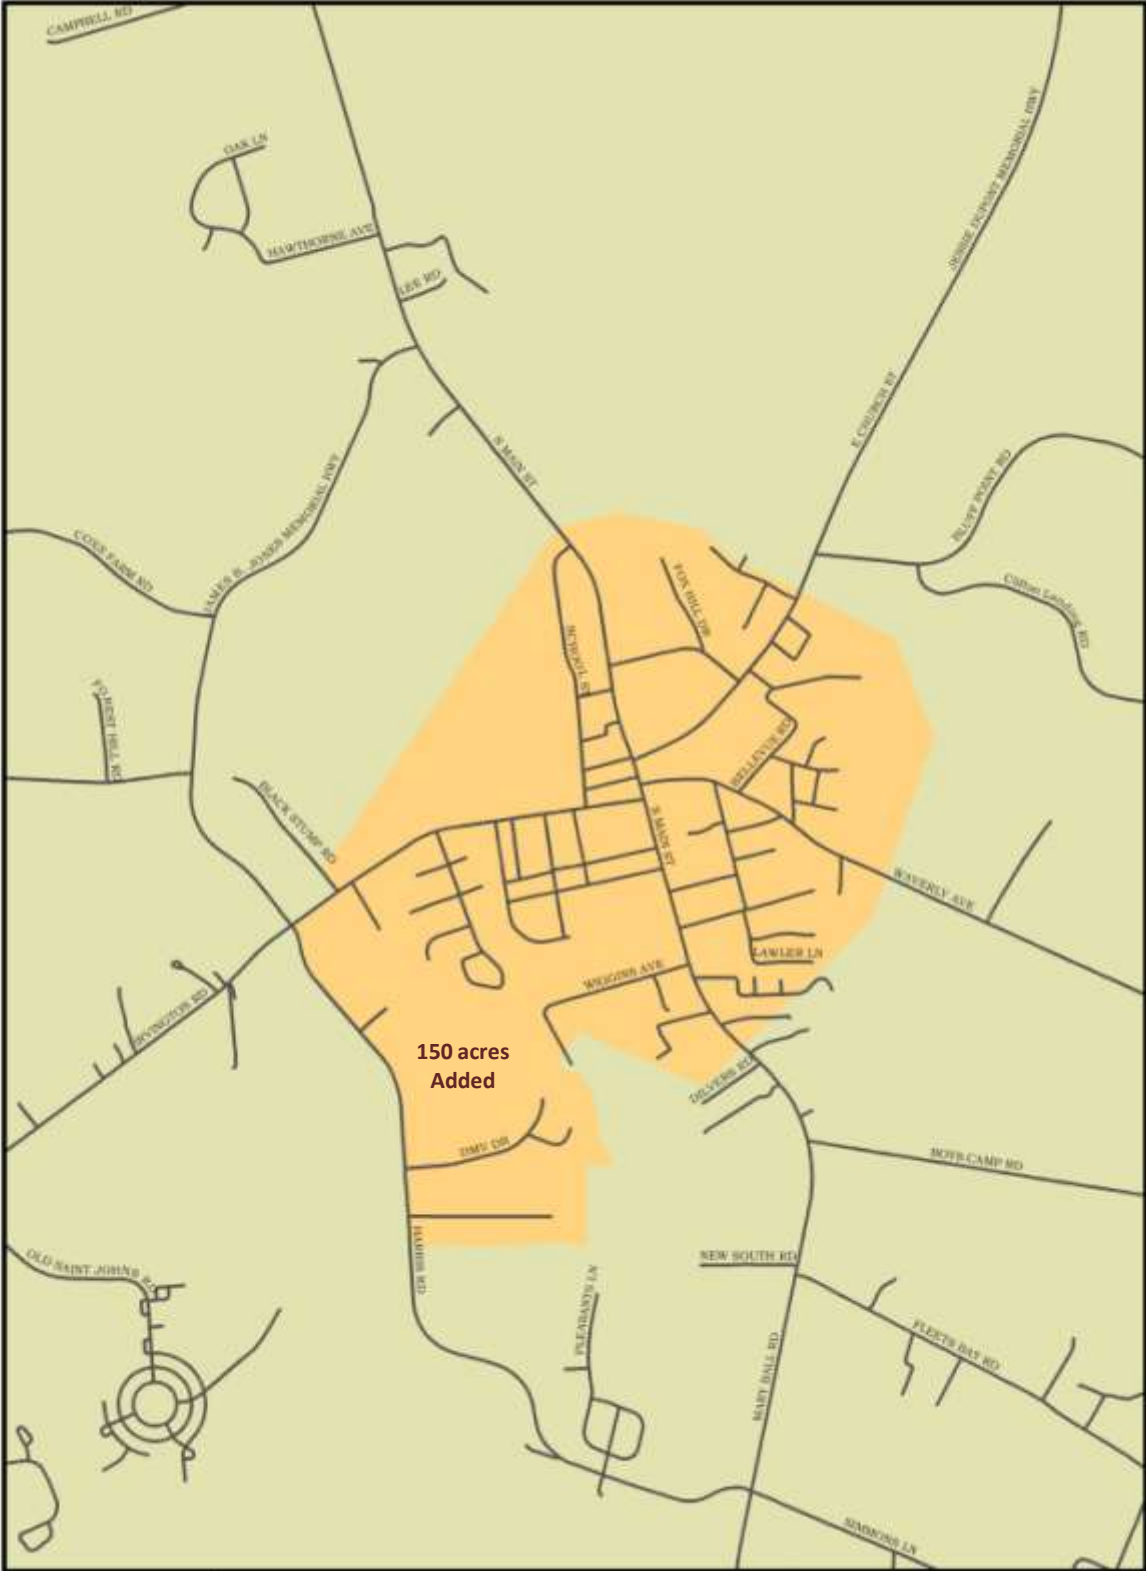

Town of Kilmarnock - 1930

Prepared by
Town of Kilmarnock
December 2009

 Town Limits ~ 761.5 acres

Town of Kilmarnock - 1934

Prepared by
Town of Edmarnock
December 2009

 Town Limits ~ 715 acres

Town of Kilmarnock - 1973

Prepared by
Town of Kilmarnock
December 2009

 Town Limits ~ 865 acres