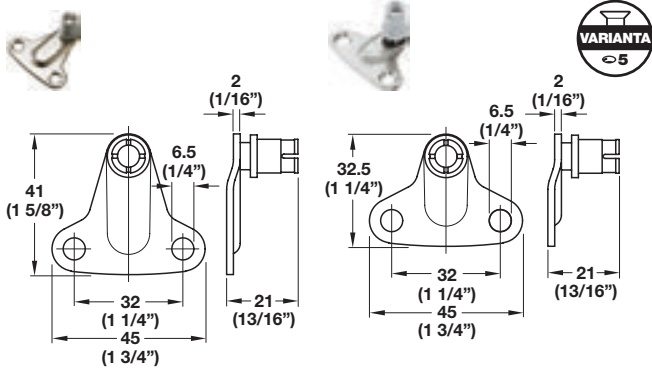

Maxi – Accessories

Mounting Bracket for Cabinet

Material: Steel; Finish: nickel-plated

For edge distance (cabinet)	Item No.
37 (1 7/16")	373.69.906
28 (1 1/8")	373.69.907

Screw-on Bracket for Door

- For doors made of wood or with aluminum frame
- From frame width: 45 mm (1 3/4")

Material: Steel; Finish: nickel-plated

Installation	Item No.
wood screws	373.66.681
euro screws	373.66.036
with slide-on clip (for easy mounting), for Euro screws	373.69.908
with slide-on clip (for easy mounting), for wood screws	373.69.912

- For doors with aluminum frame
- From frame width: 20 mm (13/16")

Installation	Item No.
with slide-on clip (for easy mounting)	373.69.909
without slide-on clip	373.69.905

For doors made of wood or with aluminum frame, from frame width 45 mm (1 3/4")

Material: Stainless steel, brushed

Finish	Item No.
nickel-plated	373.69.780

Note

When using the glass gluing adapter the Maxi dimensions have to be set back further into the cabinet by the adapter height 6 mm (1/4").