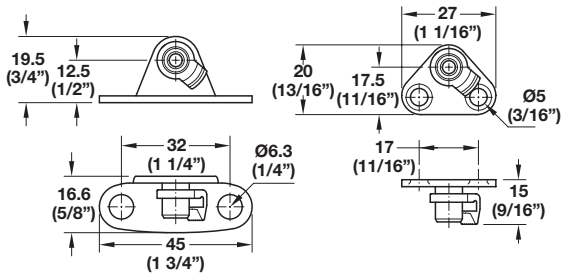

Maxi – Accessories

Mounting Bracket for Cabinet

Material: Steel; Finish: nickel-plated

For edge distance (cabinet)	Item No.
37 (1 7/16")	373.69.906
28 (1 1/8")	373.69.907

Screw-on Bracket for Door

- For doors made of wood or with aluminum frame
- From frame width: 45 mm (1 3/4")

Material: Steel; Finish: nickel-plated

Installation	Item No.
wood screws	373.66.681
euro screws	373.66.036
with slide-on clip (for easy mounting), for Euro screws	373.69.908
with slide-on clip (for easy mounting), for wood screws	373.69.912

- For doors with aluminum frame
- From frame width: 20 mm (13/16")

Installation	Item No.
with slide-on clip (for easy mounting)	373.69.909
without slide-on clip	373.69.905

For doors made of wood or with aluminum frame, from frame width 45 mm (1 3/4")

Material: Stainless steel, brushed

Finish	Item No.
nickel-plated	373.69.780

Note

When using the glass gluing adapter the Maxi dimensions have to be set back further into the cabinet by the adapter height 6 mm (1/4").