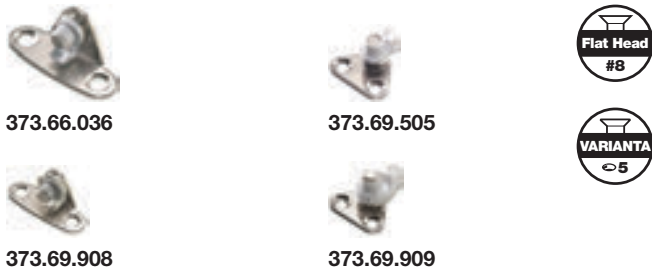

Maxi – Accessories

Mounting Bracket for Cabinet

Material: Steel; Finish: nickel-plated

For edge distance (cabinet)	Item No.
37 (1 7/16")	373.69.906
28 (1 1/8")	373.69.907

Screw-on Bracket for Door

- For doors made of wood or with aluminum frame
- From frame width: 45 mm (1 3/4")

Material: Steel; Finish: nickel-plated

Installation	Item No.
wood screws	373.66.681
euro screws	373.66.036
with slide-on clip (for easy mounting), for Euro screws	373.69.908
with slide-on clip (for easy mounting), for wood screws	373.69.912

- For doors with aluminum frame
- From frame width: 20 mm (13/16")

Installation	Item No.
with slide-on clip (for easy mounting)	373.69.909
without slide-on clip	373.69.905

For doors made of wood or with aluminum frame, from frame width 45 mm (1 3/4")