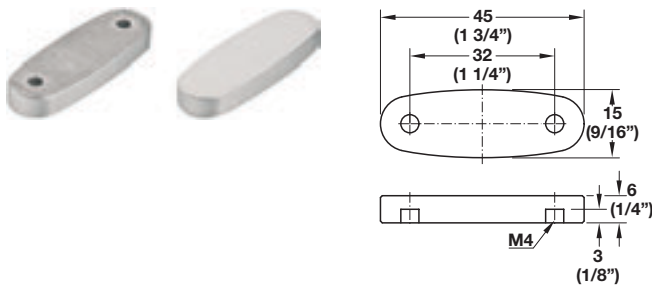

Maxi – Accessories

Mounting Bracket for Cabinet

Material: Steel; Finish: nickel-plated

For edge distance (cabinet)	Item No.
37 (1 7/16")	373.69.906
28 (1 1/8")	373.69.907

Screw-on Bracket for Door

- For doors made of wood or with aluminum frame
- From frame width: 45 mm (1 3/4")

Material: Steel; Finish: nickel-plated

Installation	Item No.
wood screws	373.66.681
euro screws	373.66.036
with slide-on clip (for easy mounting), for Euro screws	373.69.908
with slide-on clip (for easy mounting), for wood screws	373.69.912

- For doors with aluminum frame
- From frame width: 20 mm (13/16")

Installation	Item No.
with slide-on clip (for easy mounting)	373.69.909
without slide-on clip	373.69.905

For doors made of wood or with aluminum frame, from frame width 45 mm (1 3/4")

For doors with aluminum frame 20 mm (13/16")

Glass Gluing Adapter for Glass Fronts

- For using the screw-on brackets with wood or wide aluminum frames on glass or mirror doors
- For glue fixing (UV glass adhesive bonds)