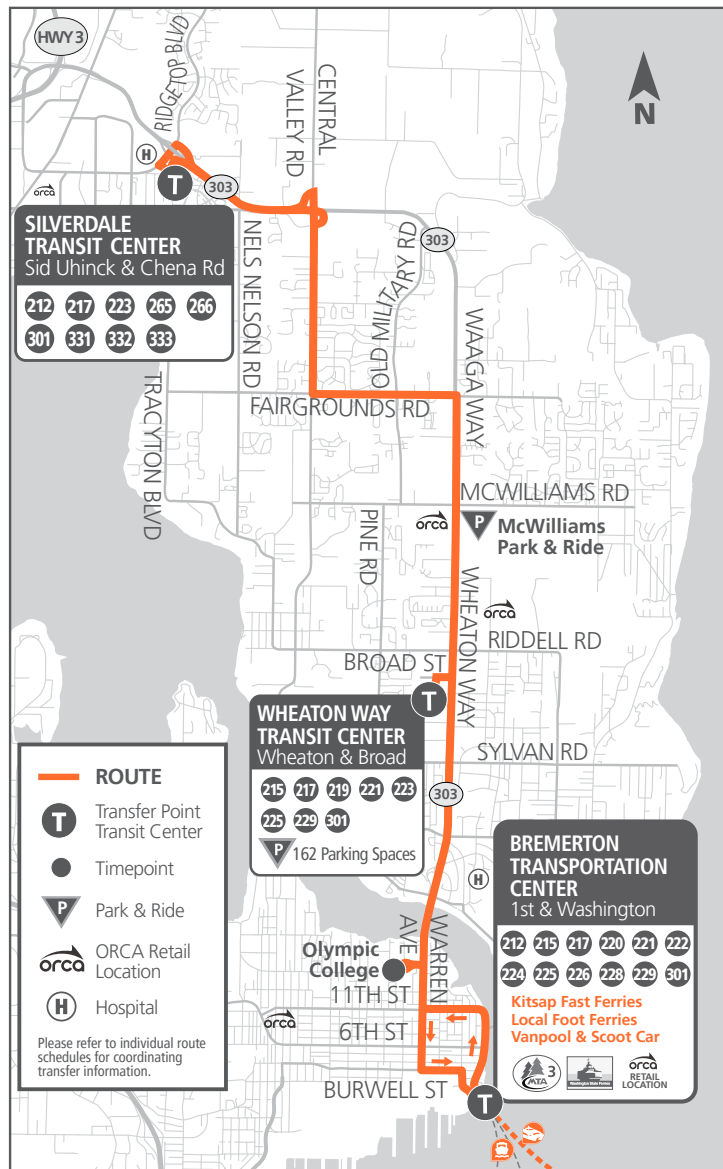

217

Effective 12/8/2024

217–Bremerton/Silverdale East

MONDAY – FRIDAY

SILVERDALE TO BREMERTON (SOUTHBOUND)

T Silverdale Transit Center	T P Wheaton Way Transit Center	Olympic College Bremerton	T Bremerton Transportation Center	<i>Fast Ferry Departs</i>
4:40	4:53	4:57	5:05	5:25
5:10	5:23	5:26	5:35	6:05
5:35	5:53	5:57	6:05	---
6:05	6:20	6:24	6:33	6:45
6:35	6:50	6:54	7:05	7:25
7:10	7:27	7:31	7:40	8:05
7:35	7:57	8:01	8:10	8:35
8:05	8:27	8:31	8:40	---
8:35	8:57	9:01	9:10	9:15
9:05	9:27	9:31	9:40	9:50
9:35	9:57	10:01	10:10	10:25
10:05	10:27	10:31	10:40	---
10:35	10:57	11:01	11:10	---
11:05	11:27	11:31	11:40	---
11:35	11:57	12:01	12:10	---
12:05	12:27	12:31	12:40	---
12:35	12:57	1:01	1:10	---
1:05	1:27	1:31	1:40	1:50
1:35	1:57	2:01	2:10	---
2:05	2:27	2:31	2:40	3:05
2:35	2:57	3:01	3:10	---
3:05	3:27	3:32	3:40	3:45
3:35	3:57	4:02	4:10	4:25
4:05	4:27	4:32	4:40	5:00
4:35	4:57	5:02	5:10	---
5:05	5:27	5:31	5:40	5:45
5:35	5:57	6:01	6:10	6:20
6:05	6:27	6:31	6:40	7:05
6:35	6:57	7:01	7:10	7:40
7:05	7:27	7:31	7:40	---
7:35	7:57	8:01	8:10	---
8:15	8:30	8:34	8:45	9:00
8:35	8:50	8:54	9:02	---
9:05	9:20	9:24	9:33	---
9:40	9:55	9:59	10:08	---

Bold PM time

NOTES: When using the McWilliams Park & Ride on this route, please catch the bus on Wheaton Way.

Route 217 – Continued on Next Page