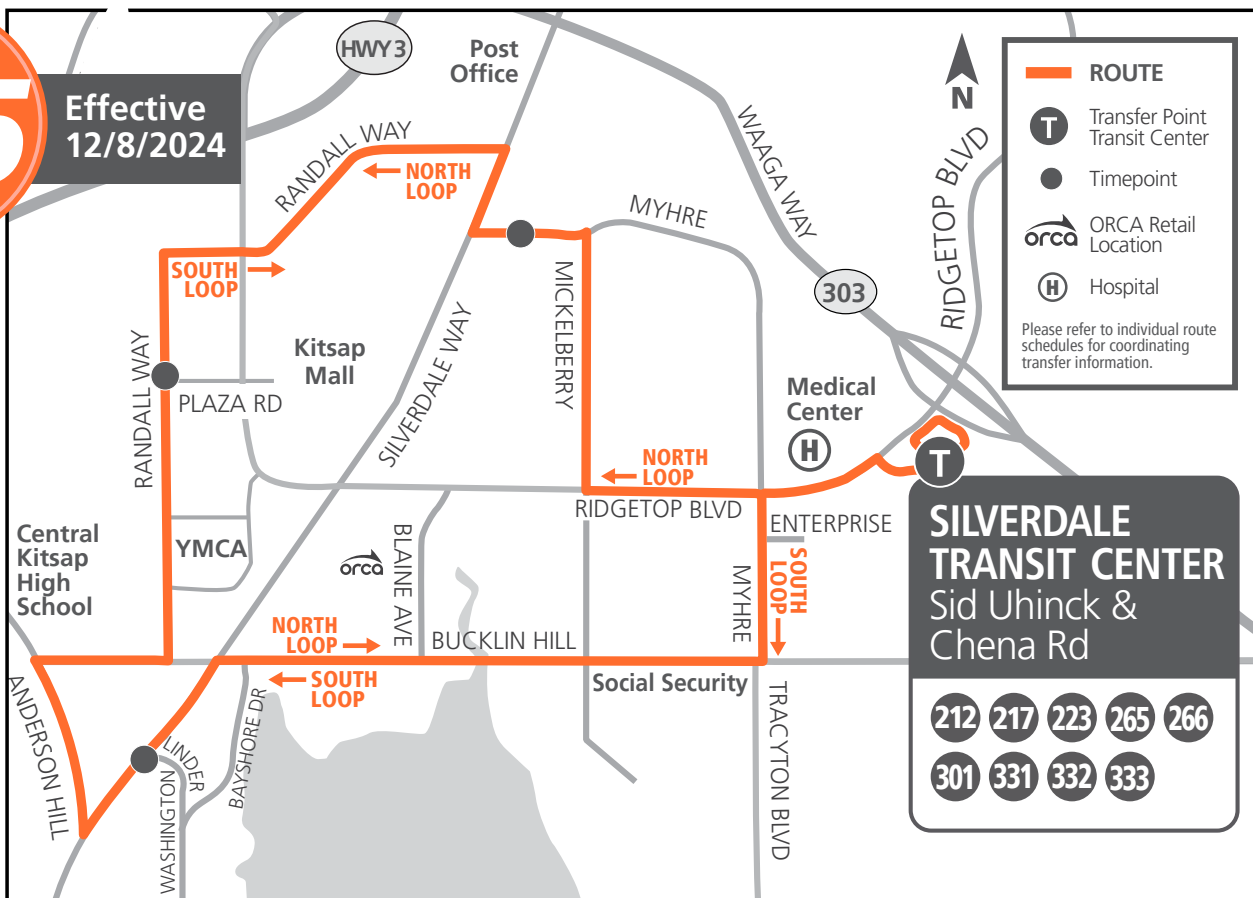

265

Effective
12/8/2024

SILVERDALE TRANSIT CENTER
Sid Uhinck & Chena Rd

212 217 223 265 266
301 331 332 333

265–Silverdale Central

MONDAY – FRIDAY
(NORTH LOOP)

(BAY 6) Silverdale Transit Center	Myhre at Silverdale Way	Randall at Plaza Dr	Silverdale Way at Linder	(BAY 6) Silverdale Transit Center
8:30	8:33	8:38	8:41	8:50
9:30	9:34	9:38	9:42	9:50
10:30	10:35	10:39	10:43	10:50
11:30	11:35	11:39	11:43	11:50
12:30	12:35	12:39	12:43	12:50
1:30	1:35	1:39	1:43	1:50
2:30	2:35	2:41	2:44	2:53
3:30	3:35	3:41	3:44	3:53
4:30	4:34	4:40	4:44	4:53
5:30	5:34	5:39	5:43	5:52
6:30	6:34	6:38	6:42	6:50

Bold PM time

MONDAY – FRIDAY
(SOUTH LOOP)

(BAY 6) Silverdale Transit Center	Silverdale Way at Linder	Randall at Plaza Dr	Myhre at Silverdale Way	(BAY 6) Silverdale Transit Center
9:00	9:05	9:08	9:11	9:20
10:00	10:05	10:08	10:11	10:20
11:00	11:06	11:10	11:14	11:20
12:00	12:06	12:10	12:15	12:21
1:00	1:07	1:11	1:15	1:22
2:00	2:08	2:12	2:16	2:25
3:00	3:07	3:11	3:16	3:25
4:00	4:07	4:11	4:16	4:25
5:00	5:07	5:11	5:15	5:23
6:00	6:06	6:10	6:15	6:21
7:00	7:05	7:09	7:13	7:20

Bold PM time

Route 265 – Continued on Next Page