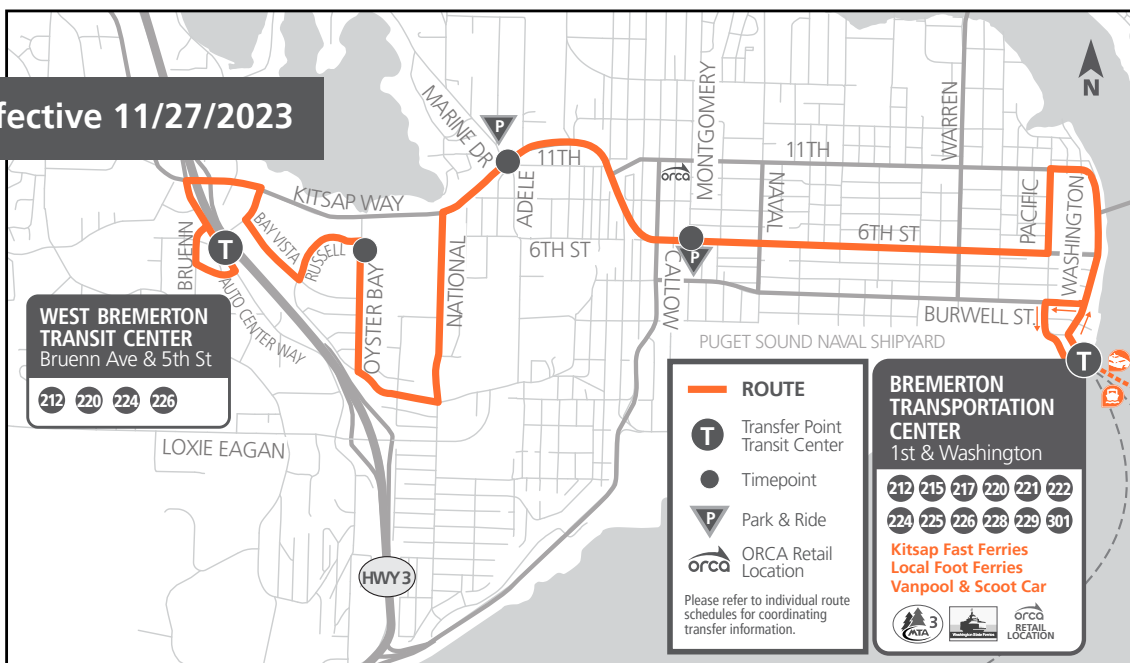

226

Effective 11/27/2023

226-Bay Vista

MONDAY - FRIDAY

TO BREMERTON TRANSPORTATION CENTER

West Bremerton Transit Center	Russell Road & Oyster Bay	Kitsap Way & Marine Dr	6th & Montgomery	Bremerton Transportation Center	Fast Ferry Departs
4:55	4:59	5:03	5:05	5:15	5:25
5:30	5:34	5:39	5:41	5:55	6:05
6:05	6:09	6:14	6:16	6:30	6:45
6:30	6:34	6:38	6:40	6:55	7:25
7:20	7:24	7:29	7:31	7:45	8:05
8:02	8:06	8:11	8:13	8:25	8:35
9:02	9:06	9:11	9:13	9:25	9:50
10:02	10:06	10:11	10:13	10:25	---
11:02	11:06	11:11	11:13	11:25	---
12:02	12:06	12:12	12:14	12:25	---
1:02	1:06	1:12	1:14	1:25	1:50
1:32	1:36	1:42	1:45	1:57	---
2:02	2:06	2:12	2:14	2:25	---
2:32	2:36	2:42	2:45	2:57	3:05
3:02	3:06	3:12	3:14	3:26	3:45
3:32	3:36	3:42	3:45	3:57	4:25
4:02	4:06	4:12	4:15	4:27	---
4:32	4:36	4:42	4:45	4:57	5:00
5:02	5:06	5:11	5:14	5:25	5:45
5:32	5:36	5:41	5:44	5:56	6:20
6:02	6:05	6:10	6:12	6:25	---
6:32	6:35	6:40	6:42	6:52	7:05
7:02	7:05	7:09	7:11	7:20	7:40
8:02	8:05	8:10	8:12	8:22	9:00

Bold PM time

MONDAY - FRIDAY

TO WEST BREMERTON TRANSIT CENTER

Fast Ferry Arrives	Bremerton Transportation Center	6th & Montgomery	Kitsap Way & Marine Dr	Russell Road & Oyster Bay	West Bremerton Transit Center
6:35	6:50	6:54	6:59	7:03	7:15
7:15	7:30	7:37	7:39	7:44	7:55
7:55	8:30	8:37	8:39	8:44	8:55
9:10	9:30	9:37	9:39	9:44	9:55
10:20	10:30	10:37	10:39	10:44	10:55
10:55	11:30	11:37	11:39	11:44	11:55
11:30	12:30	12:37	12:39	12:44	12:55
---	1:00	1:05	1:08	1:14	1:25
---	1:30	1:37	1:39	1:44	1:55
---	2:00	2:05	2:08	2:14	2:25
---	2:30	2:38	2:40	2:45	2:55
2:55	3:05	3:12	3:15	3:22	3:30
---	3:30	3:39	3:43	3:48	3:57
---	4:05	4:13	4:16	4:23	4:32
4:15	4:30	4:38	4:40	4:45	4:55
4:55	5:05	5:10	5:13	5:19	5:30
---	5:30	5:38	5:40	5:45	5:55
5:35	6:05	6:10	6:13	6:19	6:30
6:10	6:35	6:43	6:45	6:49	7:00
6:55	7:05	7:12	7:14	7:19	7:30
7:30	7:35	7:41	7:43	7:48	7:57
8:10	8:30	8:35	8:38	8:44	8:55

Bold PM time

Route 226 - Continued on Next Page