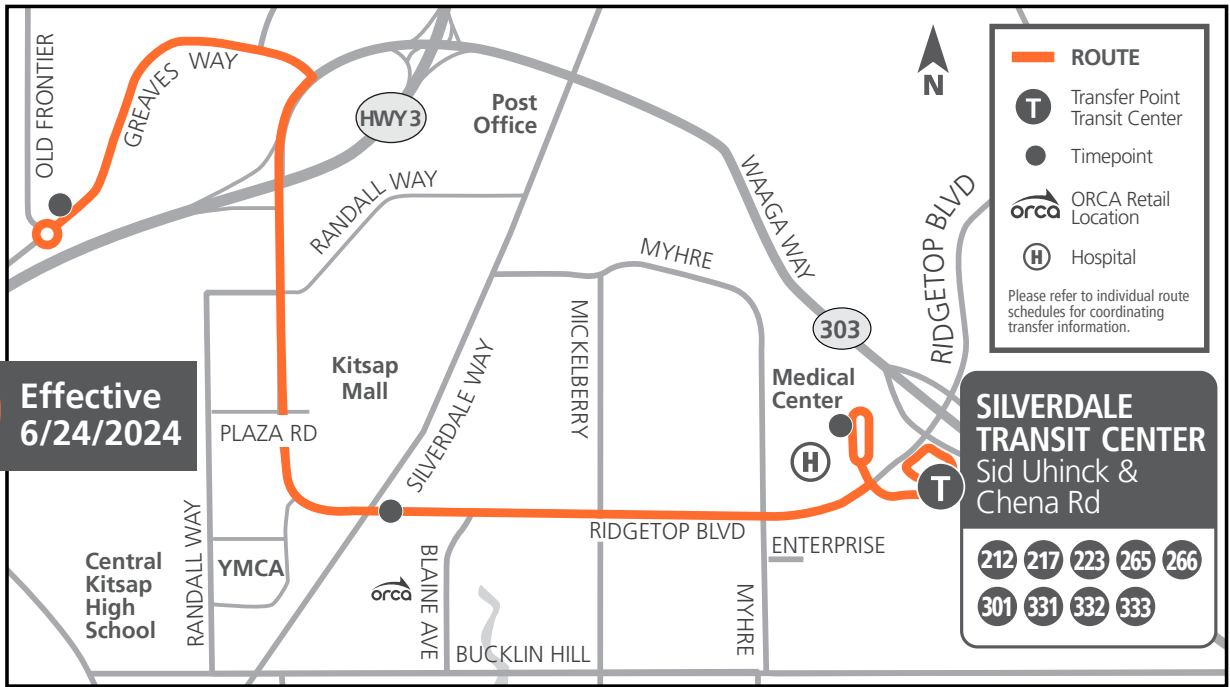

266

Effective
6/24/2024

266–Silverdale Ridgetop

MONDAY – FRIDAY

T (BAY 4) Silverdale Transit Center	St. Michael Medical Center	Ridgetop & Blaine	Greaves Way & Old Frontier
7:00	7:02	7:05	7:12
7:30	7:32	7:35	7:42
8:00	8:02	8:05	8:12
8:30	8:32	8:35	8:42
9:00	9:02	9:05	9:12
9:30	9:32	9:35	9:42
10:00	10:02	10:05	10:12
10:30	10:32	10:35	10:42
11:00	11:02	11:05	11:12
11:30	11:32	11:35	11:42
12:00	12:02	12:06	12:13
12:30	12:32	12:36	12:43
1:00	1:02	1:06	1:13
1:30	1:32	1:36	1:43
2:00	2:02	2:06	2:13
2:30	2:32	2:36	2:43
3:00	3:02	3:06	3:13
3:30	3:32	3:36	3:43
4:00	4:02	4:06	4:13
4:30	4:32	4:36	4:43
5:00	5:02	5:05	5:12
5:30	5:32	5:35	5:42
6:00	6:02	6:05	6:12
6:30	6:32	6:35	6:42
7:00	7:02	7:05	7:12

Bold PM time

MONDAY – FRIDAY

Greaves Way & Old Frontier	Ridgetop & Blaine	T (BAY 4) Silverdale Transit Center
7:12	7:18	7:25
7:42	7:48	7:55
8:12	8:18	8:25
8:42	8:48	8:55
9:12	9:18	9:25
9:42	9:48	9:55
10:12	10:18	10:25
10:42	10:48	10:55
11:12	11:18	11:25
11:42	11:48	11:55
12:13	12:19	12:25
12:43	12:49	12:55
1:13	1:19	1:25
1:43	1:49	1:55
2:13	2:19	2:25
2:43	2:49	2:55
3:13	3:19	3:25
3:43	3:49	3:55
4:13	4:19	4:25
4:43	4:49	4:55
5:12	5:18	5:25
5:42	5:48	5:55
6:12	6:18	6:25
6:42	6:48	6:55
7:12	7:18	7:25

Bold PM time

Route 266 – Continued on Next Page