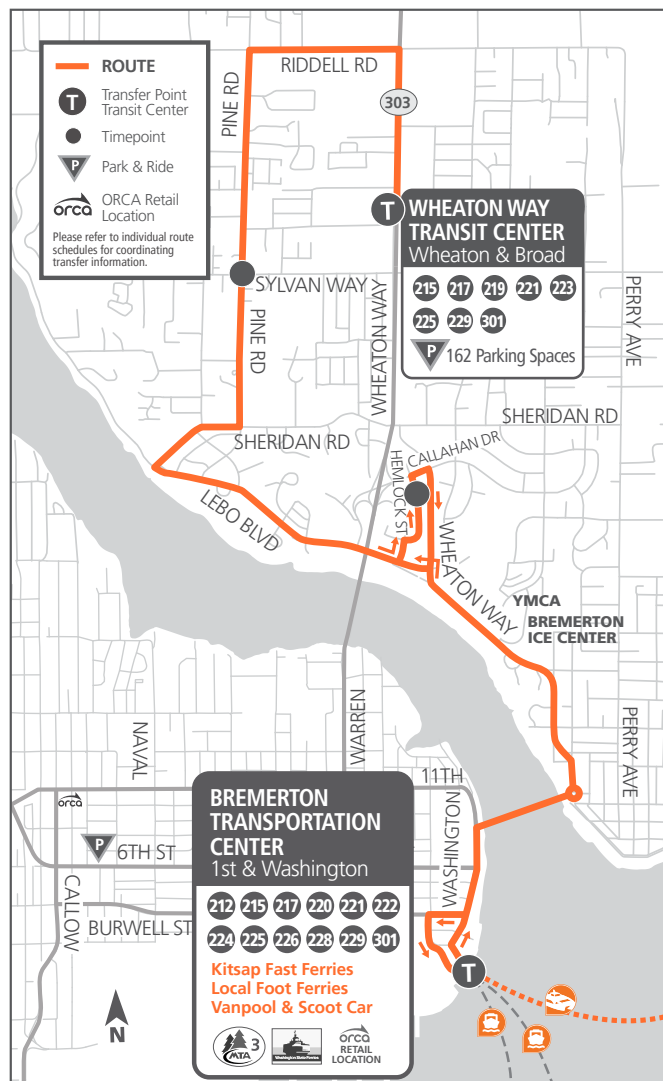

Route 225 – *Continued on Next Page*