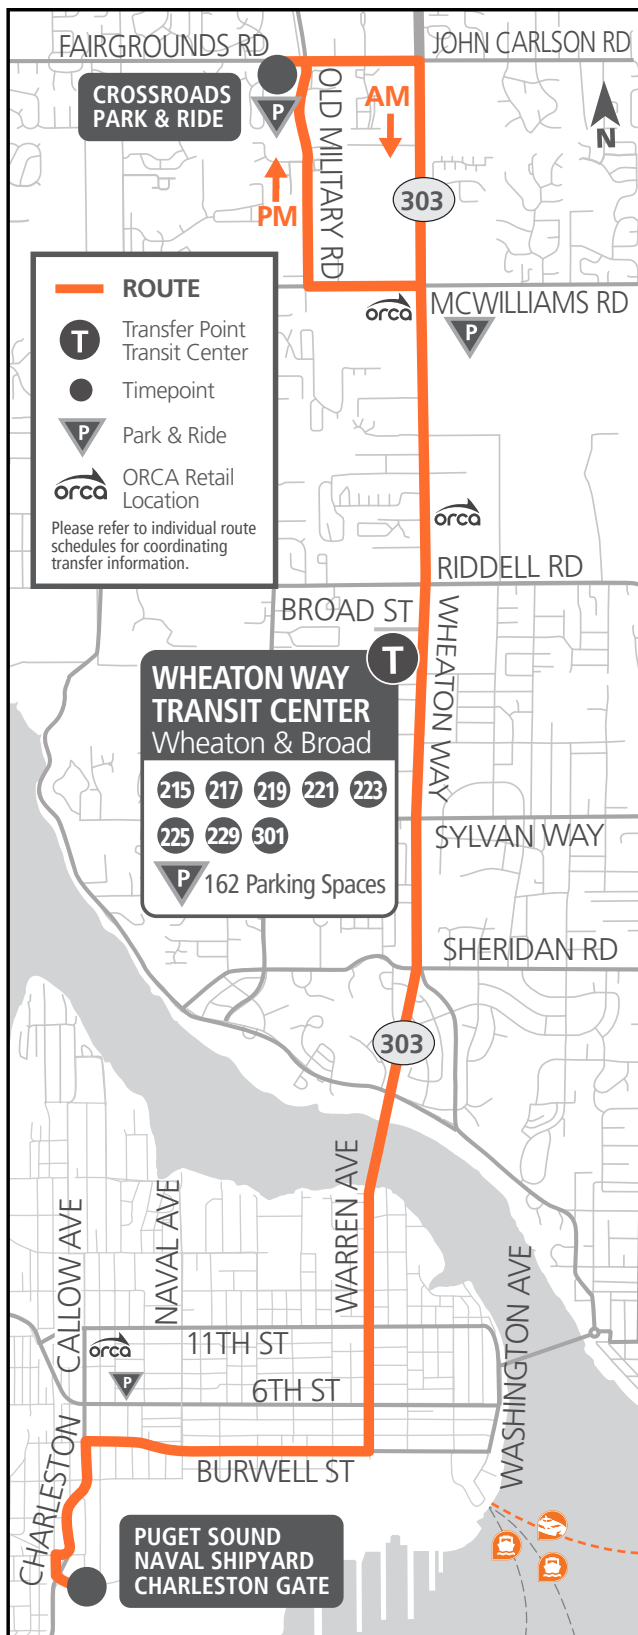

MONDAY – FRIDAY
TO CROSSROADS PARK & RIDE

Charleston Gate (PSNS)	(BAY 7) Wheaton Way Transit Center	Crossroads Park & Ride
3:00	3:11	3:22
3:15	3:26	3:37
3:40	3:51	4:07
4:15	4:26	4:37

Bold PM time

NOTE: Route 219 will not operate when Puget Sound Naval Shipyard (PSNS) is closed.