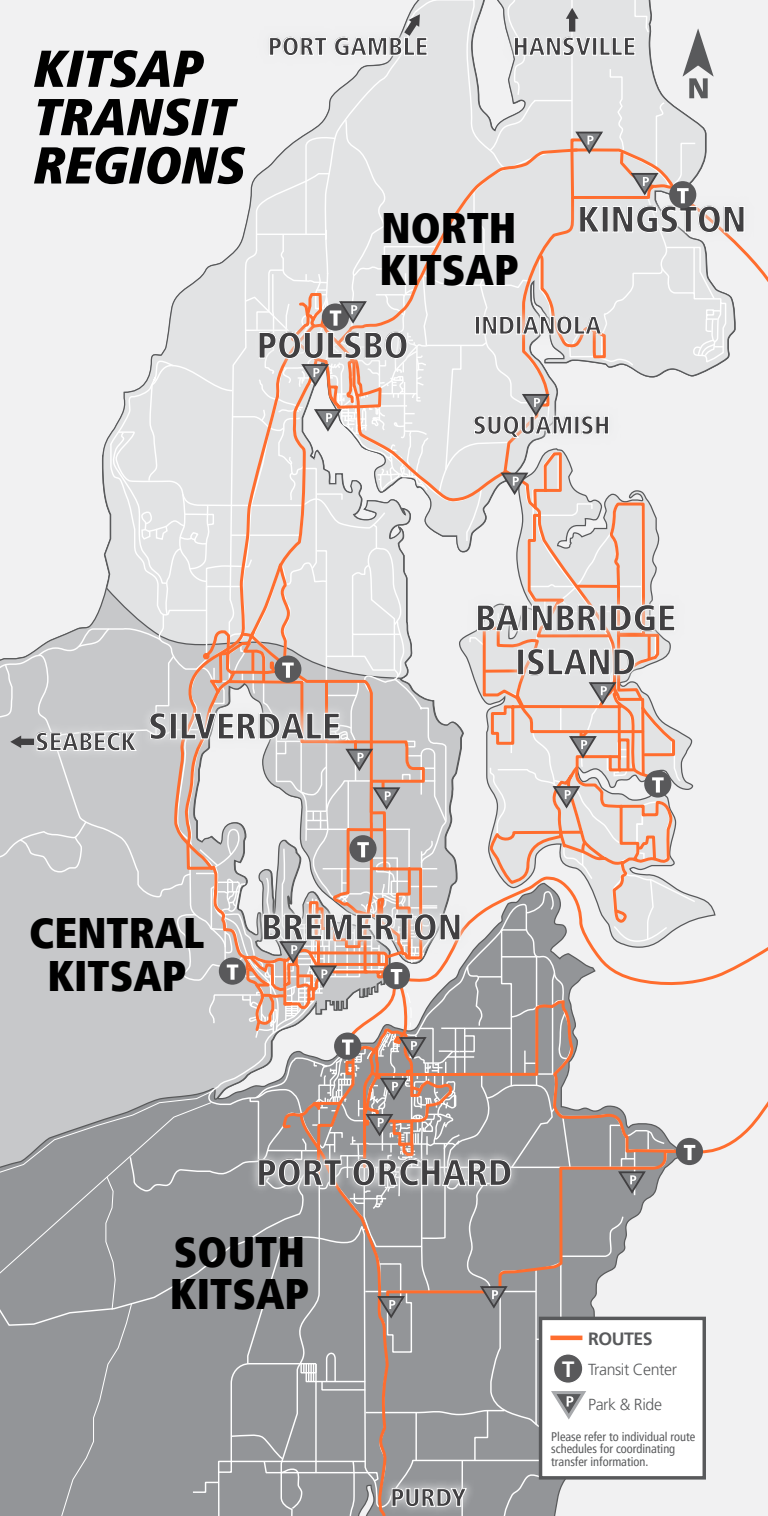

KITSAP TRANSIT REGIONS

Kitsap Transit 
Connecting Communities

60 Washington Avenue, Suite 200, Bremerton, WA 98337