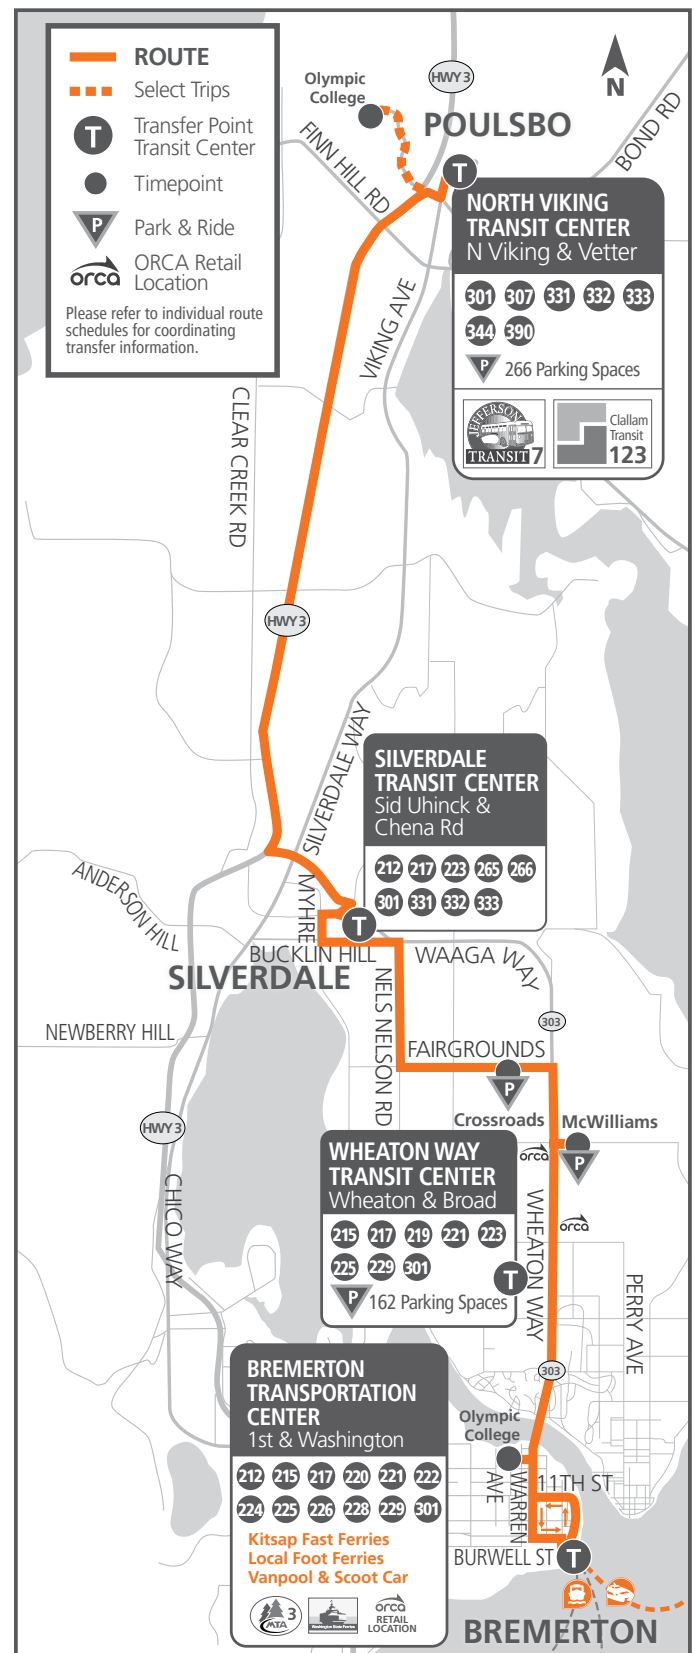

301

Effective 9/30/2024

301-North Kitsap Fast Ferry

MONDAY - FRIDAY
POULSBO TO BREMERTON (SOUTHBOUND)

North Viking Transit Center T P	Olympic College Poulsbo	North Viking Transit Center T P	(BAY 1) Silverdale Transit Center T	Crossroads Park & Ride P
4:25	---	---	4:39	4:49
5:45	---	---	5:58	6:08
7:00	---	---	7:14	7:24
12:30	12:34	12:42	12:57	1:10
1:50	1:54	2:00	2:14	2:24
3:10	3:15	3:22	3:37	3:49
4:35	4:39	4:45	5:00	5:10
6:05	---	---	6:20	6:35

Bold PM time

McWilliams Park & Ride P	(BAY 1) Wheaton Way Transit Center T P	Olympic College Bremerton	Bremerton Transportation Center T	Fast Ferry Departs
4:53	4:57	---	5:10	5:25
6:13	6:18	---	6:30	6:45
7:29	7:34	7:38	7:45	8:05
1:15	1:21	1:25	1:35	1:50
2:29	2:35	2:40	2:50	3:05
3:55	4:02	4:06	4:15	4:25
5:15	5:20	5:24	5:35	5:45
6:39	6:45	---	6:55	7:05

Bold PM time

NOTES: Route 301 will only make stops at the timepoints listed above, and all stops on Myhre Road, Bucklin Hill Road, Nels Nelson Road, Fairgrounds Road and Warren Avenue.

Kitsap Transit makes connections with **Jefferson Transit** and **Clallam Transit**. See page 3 for more information.

Route 301 - Continued on Next Page