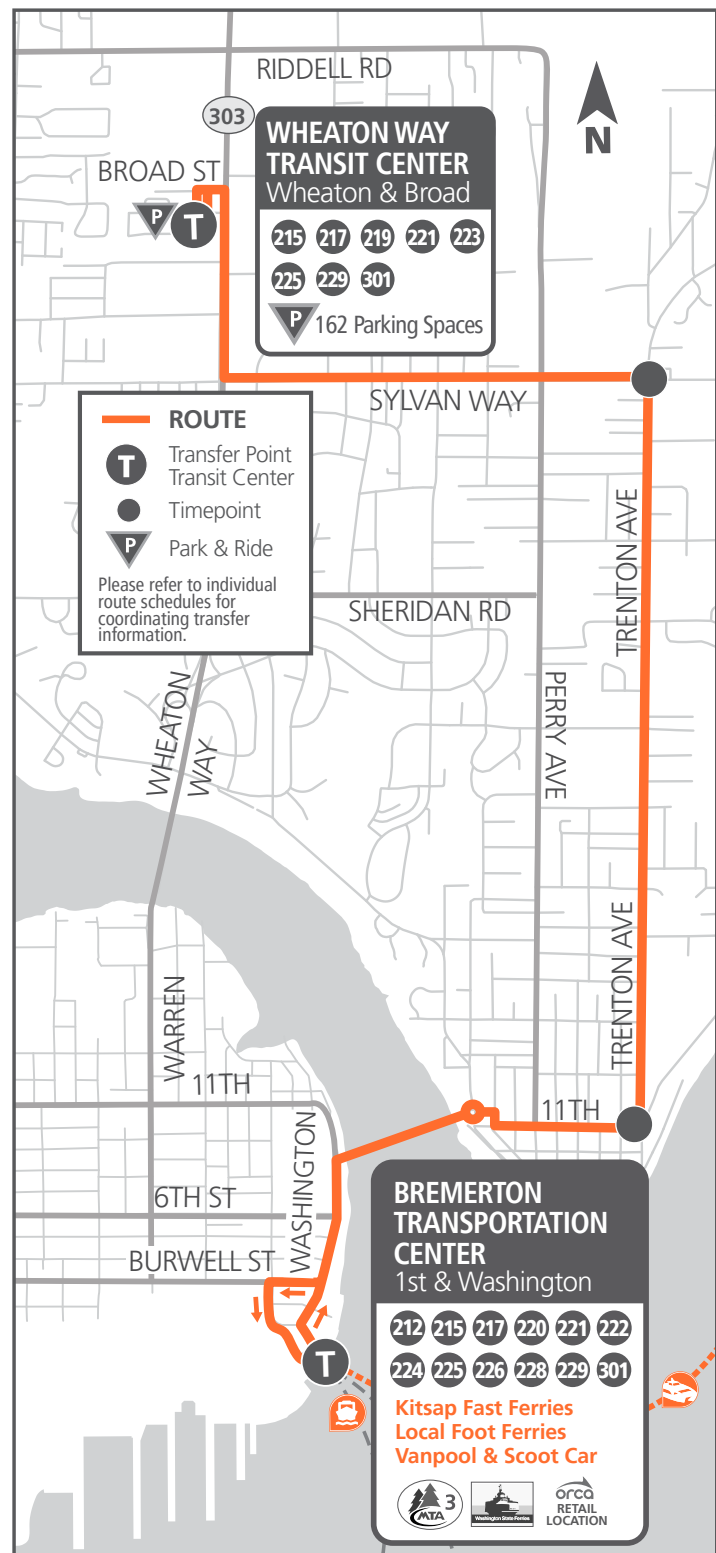

Effective 12/8/2024

229–Trenton

MONDAY – FRIDAY TO BREMERTON TRANSPORTATION CENTER

(BAY 7) Wheaton Way Transit Center T P	Trenton & Sylvan	11th & Trenton	Bremerton Transportation Center T	Fast Ferry Departs
5:30	5:34	5:40	5:50	6:05
6:10	6:14	6:20	6:30	6:45
6:50	6:54	7:00	7:10	7:25
7:30	7:34	7:40	7:50	8:05

MONDAY – FRIDAY TO WHEATON WAY TRANSIT CENTER

Fast Ferry Arrives	Bremerton Transportation Center T	11th & Trenton	Trenton & Sylvan	(BAY 7) Wheaton Way Transit Center T P
2:55	3:20	3:24	3:29	3:38
- - -	4:05	4:09	4:14	4:23
4:15	4:40	4:44	4:49	4:58
4:55	5:20	5:24	5:29	5:37
5:35	5:55	5:59	6:04	6:12
6:10	6:35	6:39	6:44	6:51

Bold PM time

NOTES: For service on Perry Avenue see **Route 221**.