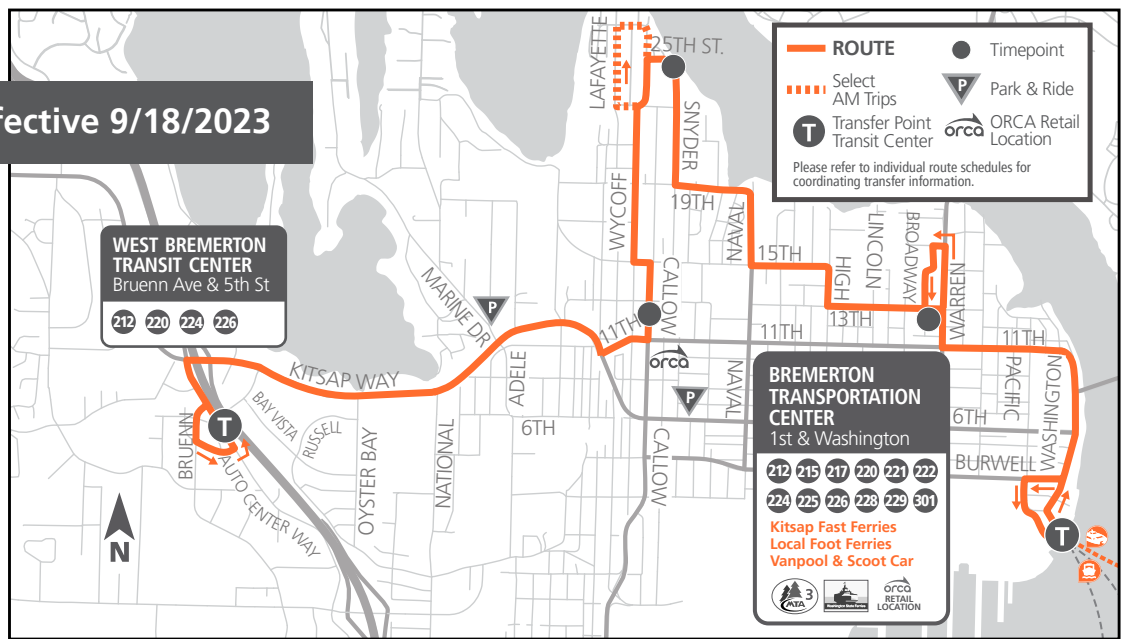

224

Effective 9/18/2023

224—Olympic College

MONDAY – FRIDAY

TO BREMERTON TRANSPORTATION CENTER

West Bremerton Transit Center	Callow & 11th St	25th St & Snyder	13th St & Broadway	Bremerton Transportation Center	Fast Ferry Departs
4:50	4:55	5:00	5:05	5:15	5:25
5:30	5:35	5:40	5:45	5:55	6:05
6:00	6:05	6:10	6:15	6:25	6:45
6:30	6:35	6:41	6:46	6:55	7:25
7:20	7:25	7:30	7:35	7:45	8:05
8:02	8:07	8:12	8:17	8:25	8:35
9:02	9:07	9:12	9:17	9:25	9:50
10:02	10:07	10:12	10:17	10:25	---
11:02	11:07	11:12	11:17	11:25	---
12:02	12:07	12:12	12:17	12:25	---
1:02	1:07	1:12	1:17	1:26	1:50
2:02	2:07	2:12	2:17	2:26	3:05
3:02	3:07	3:12	3:17	3:26	3:45
4:02	4:08	4:13	4:18	4:27	5:00
5:02	5:08	5:13	5:18	5:26	5:45
6:02	6:07	6:12	6:17	6:25	7:05
7:02	7:07	7:12	7:17	7:25	7:40

Bold PM time

NOTE: The 5:35 AM and 6:35 AM trips departing from 15th & Callow detour to Lafayette & 26th.

MONDAY – FRIDAY

TO WEST BREMERTON TRANSIT CENTER

Fast Ferry Arrives	Bremerton Transportation Center	Broadway & 16th	Snyder & 25th St	11th St & Callow	West Bremerton Transit Center
7:15	7:30	7:35	7:40	7:45	7:55
7:55	8:30	8:35	8:40	8:45	8:55
9:10	9:30	9:35	9:40	9:45	9:55
10:20	10:30	10:35	10:40	10:45	10:55
10:55	11:30	11:35	11:40	11:45	11:55
11:30	12:30	12:35	12:40	12:45	12:55
---	1:30	1:35	1:40	1:45	1:55
---	2:30	2:35	2:40	2:45	2:55
2:55	3:30	3:35	3:40	3:46	3:55
---	4:05	4:11	4:16	4:23	4:35
4:15	4:30	4:35	4:41	4:46	4:55
4:55	5:30	5:35	5:40	5:45	5:55
6:10	6:35	6:40	6:45	6:50	6:57

Bold PM time

Route 224 – *Continued on Next Page*