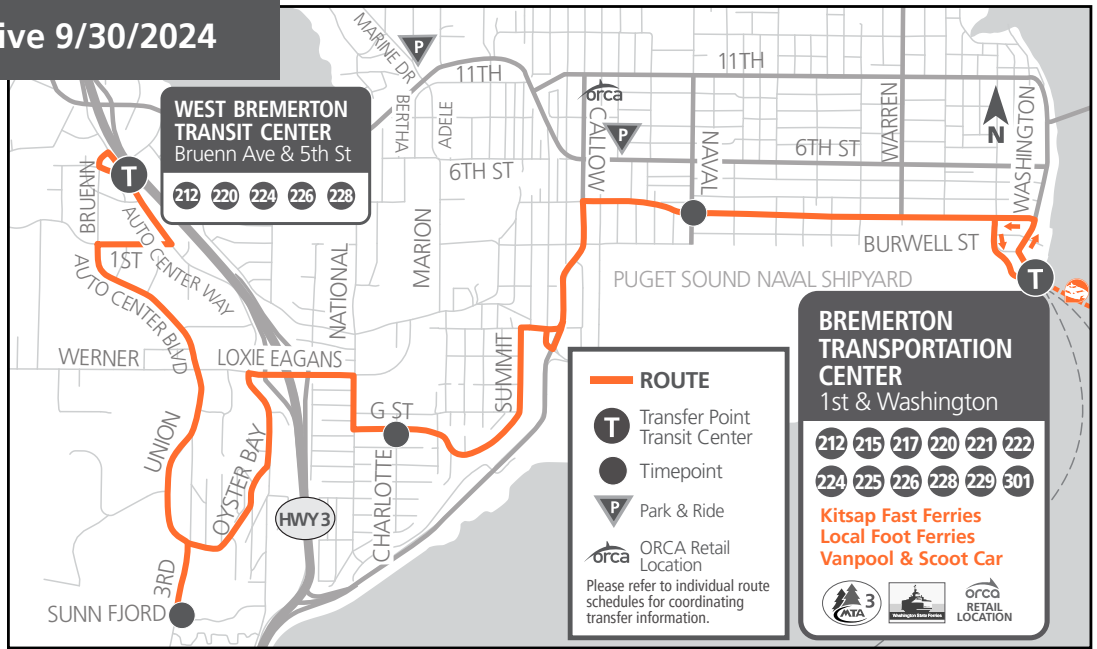

Effective 9/30/2024