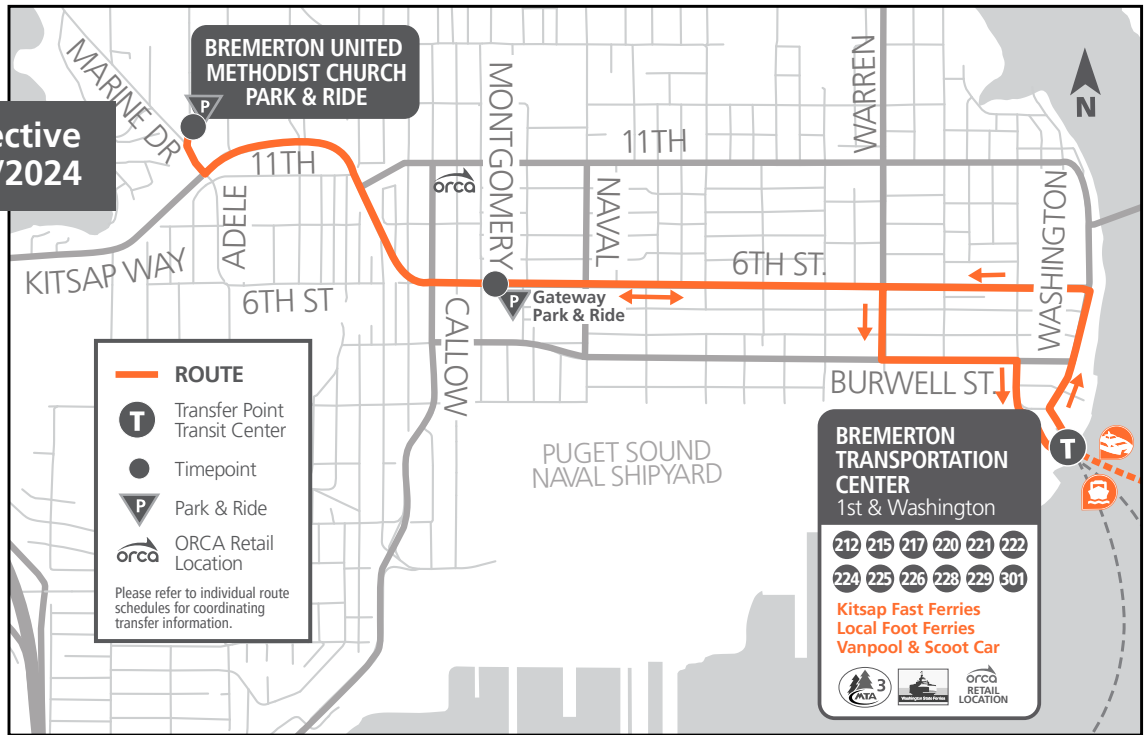

222

Effective
3/4/2024

222–Gateway

MONDAY – FRIDAY

TO BREMERTON TRANSPORTATION CENTER

Bremerton United Methodist Park & Ride P	6th & Montgomery	Bremerton Transportation Center T	Fast Ferry Departs
4:15	4:18	4:28	4:40
4:58	5:01	5:10	5:25
5:38	5:41	5:50	- - -
5:47	5:50	6:00	6:05
6:17	6:20	6:30	6:45
6:47	6:50	7:00	7:25
7:37	7:40	7:50	8:05

NOTES: See Routes 212 & 226 for additional service.

MONDAY – FRIDAY

TO BREMERTON UNITED METHODIST PARK & RIDE

Fast Ferry Arrives	Bremerton Transportation Center T	6th & Montgomery	Bremerton United Methodist Park & Ride P
2:55	3:05	3:13	3:18
4:55	5:05	5:12	5:16
5:35	5:45	5:51	5:56
6:10	6:20	6:26	6:31

Bold PM time