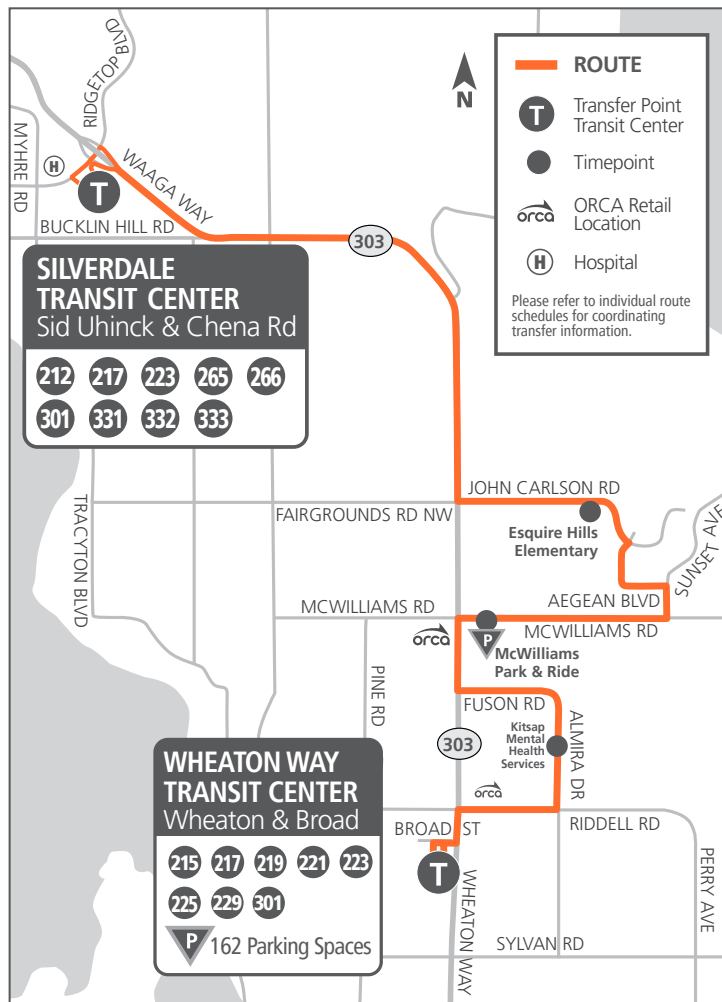

Route 223 – Continued on Next Page