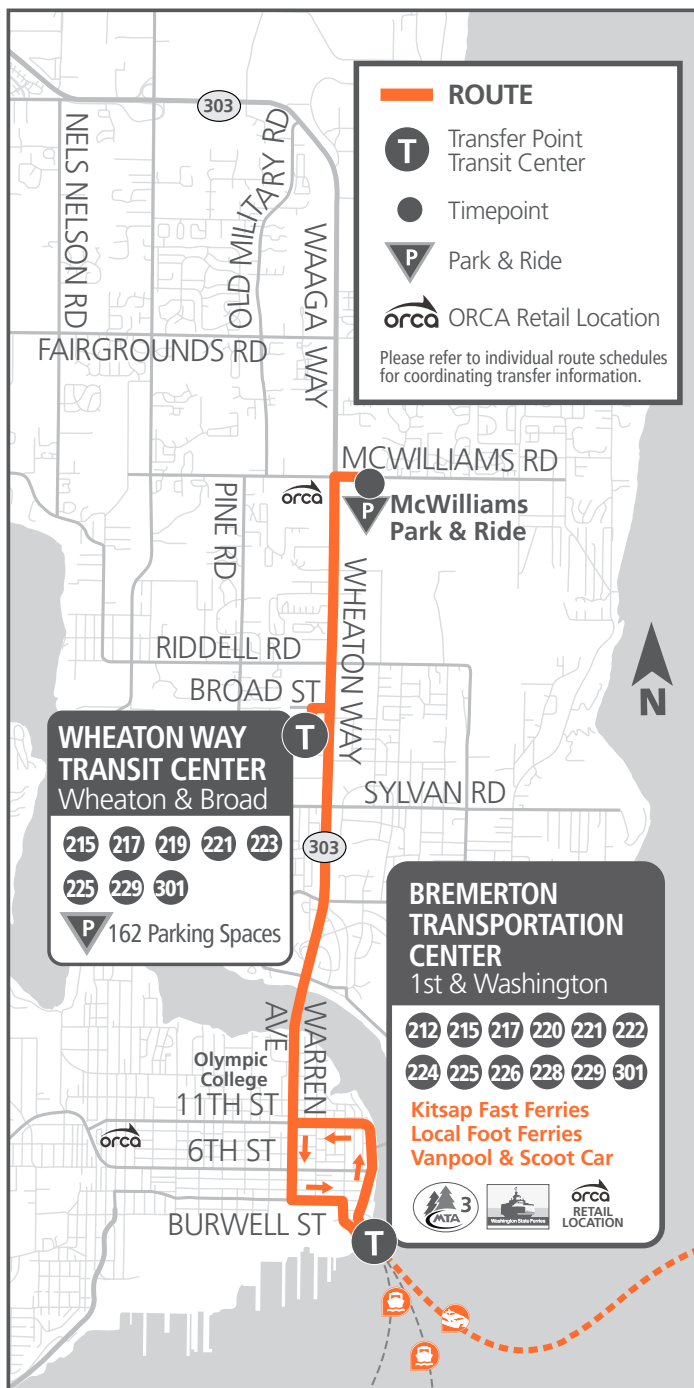

NOTES: Additional service to the McWilliams Park & Ride is available on Routes 217 and 301 from Wheaton Way Transit Center or Silverdale Transit Center.