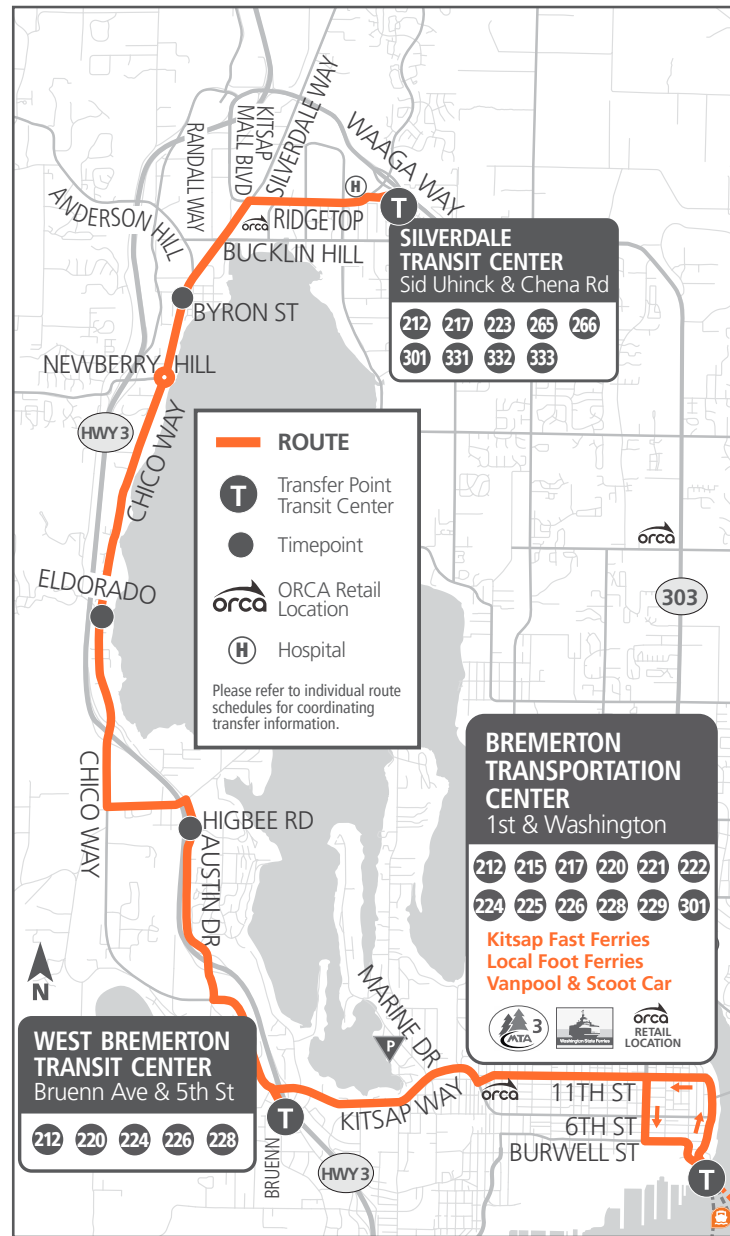

Silverdale Transit Center T	Silverdale Way & Byron St	Chico Way & Eldorado	Austin Dr & Higbee	West Bremerton Transit Center T	Bremerton Transportation Center T	Fast Ferry Departs
4:35	4:39	4:43	4:47	4:55	5:08	5:25
5:00	5:04	5:08	5:12	5:20	5:35	6:05
5:30	5:34	5:38	5:42	5:50	6:05	---
6:00	6:05	6:09	6:13	6:20	6:35	6:45
6:30	6:35	6:39	6:44	6:50	7:05	7:25
7:00	7:06	7:10	7:14	7:25	7:40	8:05
7:30	7:36	7:40	7:44	7:56	8:10	8:35
8:00	8:06	8:10	8:15	8:26	8:40	---
8:30	8:36	8:40	8:45	8:56	9:10	9:15
9:00	9:06	9:10	9:15	9:26	9:40	9:50
9:30	9:36	9:40	9:45	9:56	10:10	10:25
10:00	10:06	10:10	10:15	10:26	10:40	---
10:30	10:36	10:40	10:45	10:56	11:10	---
11:00	11:06	11:10	11:15	11:26	11:40	---
11:30	11:36	11:40	11:45	11:56	12:10	---
12:00	12:06	12:10	12:15	12:26	12:40	---
12:30	12:37	12:41	12:46	12:56	1:10	---
1:00	1:07	1:11	1:16	1:26	1:40	1:50
1:30	1:37	1:42	1:46	1:56	2:10	---
2:00	2:07	2:12	2:16	2:26	2:40	3:05
2:30	2:37	2:42	2:46	2:56	3:10	---
3:00	3:08	3:12	3:17	3:26	3:40	3:45
3:30	3:38	3:43	3:47	3:56	4:10	4:25
4:00	4:08	4:12	4:17	4:26	4:40	5:00
4:30	4:37	4:42	4:46	4:56	5:10	---
5:00	5:07	5:12	5:16	5:26	5:40	5:45
5:30	5:37	5:42	5:46	5:56	6:10	6:20
6:00	6:07	6:11	6:16	6:26	6:40	7:05
6:30	6:37	6:41	6:46	6:56	7:10	7:40
7:00	7:07	7:11	7:16	7:26	7:40	---
7:30	7:36	7:40	7:44	7:56	8:10	---
8:10	8:16	8:20	8:24	8:30	8:44	9:00
8:30	8:36	8:40	8:44	8:50	9:03	---
9:05	9:10	9:14	9:18	9:24	9:37	---
9:40	9:45	9:49	9:53	9:59	10:12	---

Bold PM time

Route 212 – Continued on Next Page