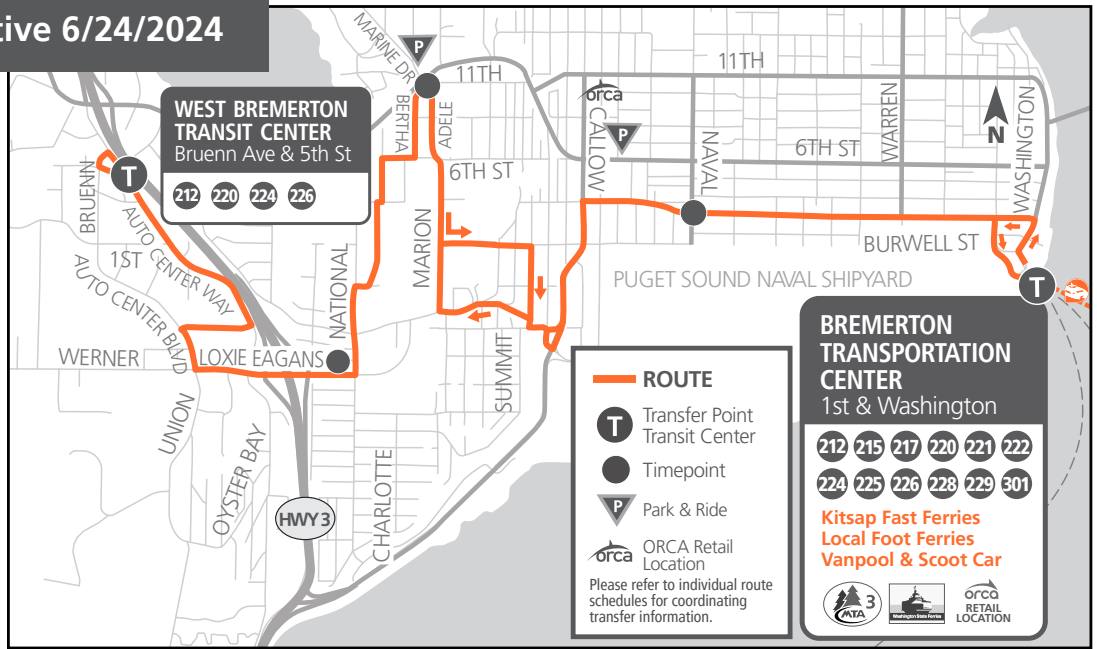

228

Effective 6/24/2024

228-Marion

MONDAY - FRIDAY

TO BREMERTON TRANSPORTATION CENTER

West Bremerton Transit Center	Loxie Eagans & National	Adele & 11th	Burwell & Naval	Bremerton Transportation Center	Fast Ferry Departs
5:22	5:27	5:31	5:38	5:45	6:05
6:25	6:29	6:34	6:44	6:55	7:25
7:20	7:25	7:29	7:37	7:45	8:05
8:32	8:36	8:40	8:47	8:55	9:15
9:32	9:36	9:40	9:47	9:55	10:25
10:32	10:36	10:40	10:47	10:55	---
11:32	11:36	11:40	11:47	11:55	---
12:32	12:36	12:40	12:48	12:55	1:50
1:32	1:36	1:40	1:48	1:55	---
2:32	2:37	2:41	2:48	2:55	3:05
3:32	3:37	3:41	3:48	3:55	4:25
4:32	4:37	4:41	4:48	4:55	5:00
5:32	5:37	5:41	5:48	5:55	6:20
6:32	6:36	6:41	6:47	6:55	7:05

Bold PM time

MONDAY - FRIDAY

TO WEST BREMERTON TRANSIT CENTER

Fast Ferry Arrives	Bremerton Transportation Center	Burwell & Naval	Adele & 11th	Loxie Eagans & National	West Bremerton Transit Center
6:35	6:55	7:00	7:06	7:11	7:17
7:55	8:00	8:04	8:10	8:15	8:22
8:30	9:00	9:04	9:10	9:15	9:22
9:40	10:00	10:04	10:10	10:15	10:22
10:55	11:00	11:04	11:10	11:15	11:22
11:30	12:00	12:04	12:10	12:15	12:22
---	1:00	1:04	1:10	1:15	1:22
---	2:00	2:04	2:10	2:15	2:22
---	2:55	3:05	3:11	3:16	3:28
---	4:05	4:12	4:18	4:24	4:30
4:55	5:05	5:10	5:15	5:19	5:27
5:35	6:05	6:09	6:15	6:19	6:27
6:55	7:05	7:09	7:15	7:19	7:27

Bold PM time

Route 228 - Continued on Next Page