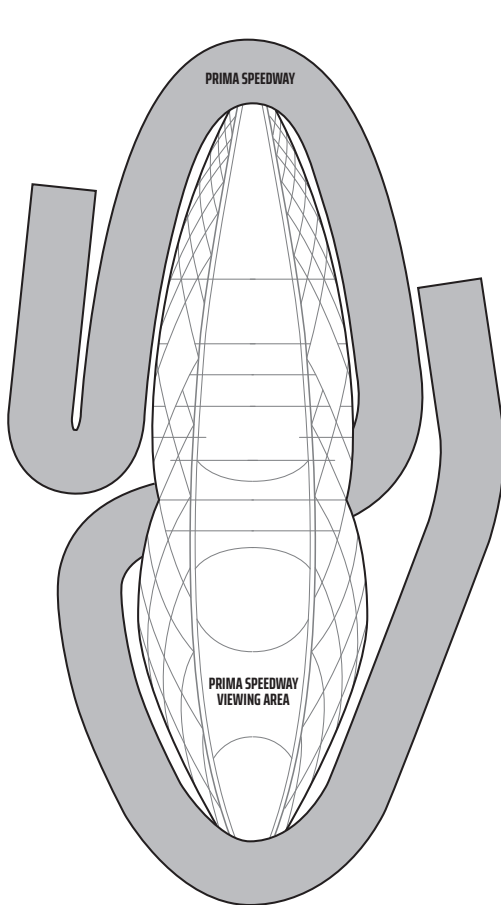

OB Oceanview with Round Window. Sleeps up to two.

M2 Forward-Facing Club Balcony Suite with Large Balcony. Sleeps up to four.

M4 Family Club Balcony Suite. Sleeps up to four.

BA Balcony. Sleeps up to two.

NORWEGIAN PRIMA DECK PLANS

LEGEND

- Wheelchair Accessible
- ↕ Connecting staterooms
- ▲ Third-person occupancy available
- ⊕ Third- and/or fourth-person occupancy available
- ★ Third-, fourth- and/or fifth-person occupancy available
- ☆ Up to sixth-person occupancy available
- Inside stateroom door opens to center interior corridor and not towards balcony staterooms
- Solid inside stateroom wall
- ☒ Elevator
- RR Restroom