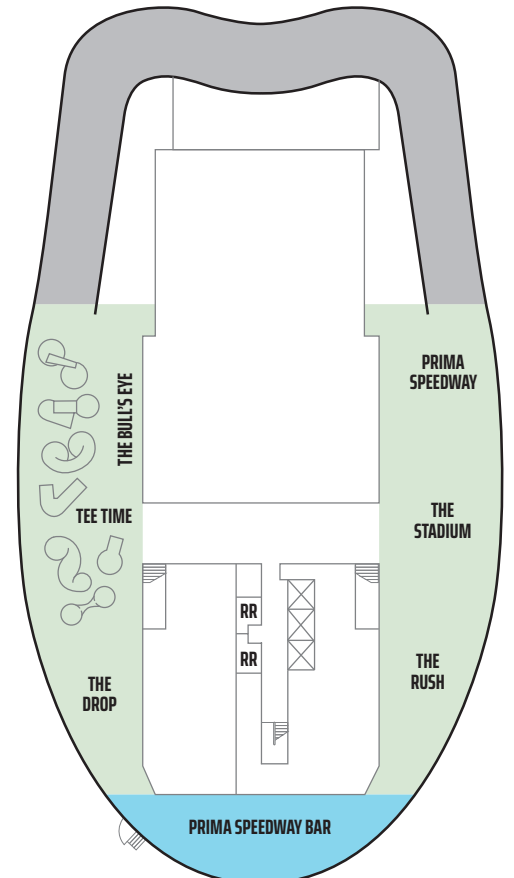

NORWEGIAN PRIMA DECK PLANS

LEGEND

- Wheelchair Accessible
- ↕ Connecting staterooms
- ▲ Third-person occupancy available
- ⊕ Third- and/or fourth-person occupancy available
- ★ Third-, fourth- and/or fifth-person occupancy available
- ☆ Up to sixth-person occupancy available
- Inside stateroom door opens to center interior corridor and not towards balcony staterooms
- Solid inside stateroom wall
- ☒ Elevator
- RR Restroom

DECK 20

DECK 19

DECK 18

DECK 17

DECK 16

DECK 15

DECK 14

SJ B4 BA
I4 IA IT