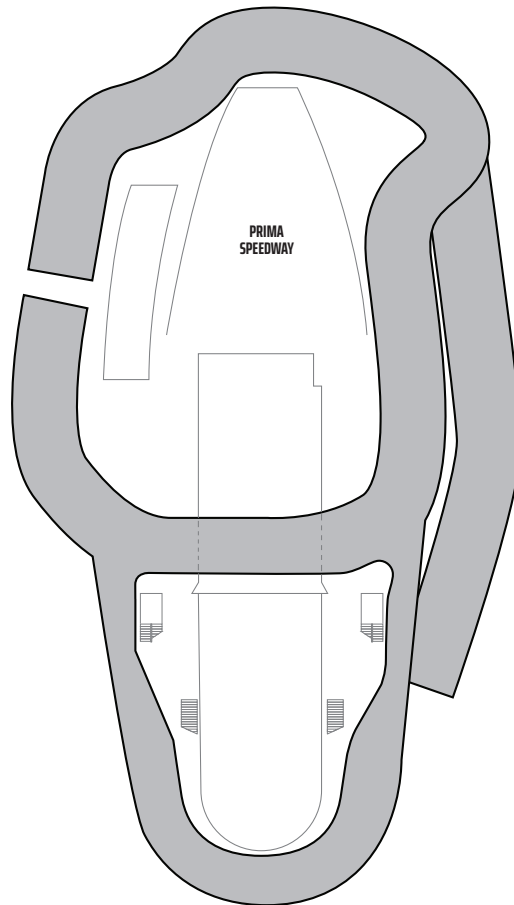

NORWEGIAN PRIMA DECK PLANS

LEGEND

- Wheelchair Accessible
- ↕ Connecting staterooms
- ▲ Third-person occupancy available
- ⊕ Third- and/or fourth-person occupancy available
- ★ Third-, fourth- and/or fifth-person occupancy available
- ☆ Up to sixth-person occupancy available
- Inside stateroom door opens to center interior corridor and not towards balcony staterooms
- Solid inside stateroom wall
- ☒ Elevator
- RR Restroom

DECK 19