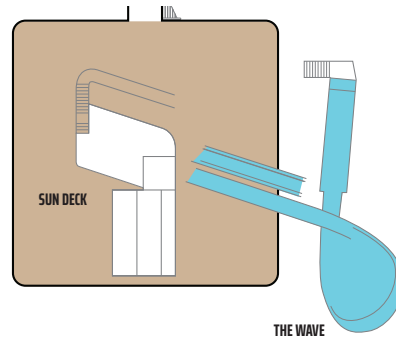

OB Oceanview with Round Window. Sleeps up to two.

M2 Forward-Facing Club Balcony Suite with Large Balcony. Sleeps up to four.

M4 Family Club Balcony Suite. Sleeps up to four.

BA Balcony. Sleeps up to two.

NORWEGIAN PRIMA DECK PLANS

LEGEND

- Wheelchair Accessible
- ↕ Connecting staterooms
- ▲ Third-person occupancy available
- ⊕ Third- and/or fourth-person occupancy available
- ★ Third-, fourth- and/or fifth-person occupancy available
- ☆ Up to sixth-person occupancy available
- Inside stateroom door opens to center interior corridor and not towards balcony staterooms
- Solid inside stateroom wall
- ☒ Elevator
- RR Restroom