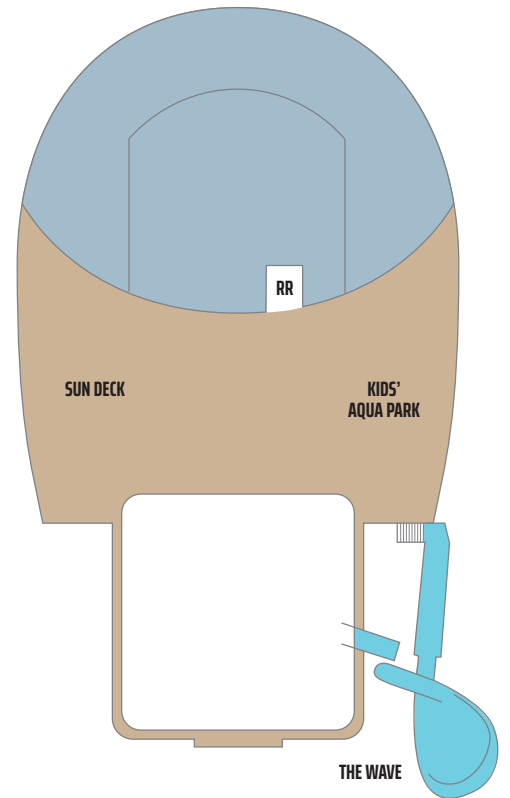

NORWEGIAN PRIMA DECK PLANS

LEGEND

- Wheelchair Accessible
- ↕ Connecting staterooms
- ▲ Third-person occupancy available
- ⊕ Third- and/or fourth-person occupancy available
- ★ Third-, fourth- and/or fifth-person occupancy available
- ☆ Up to sixth-person occupancy available
- Inside stateroom door opens to center interior corridor and not towards balcony staterooms
- Solid inside stateroom wall
- ☒ Elevator
- RR Restroom

DECK 20