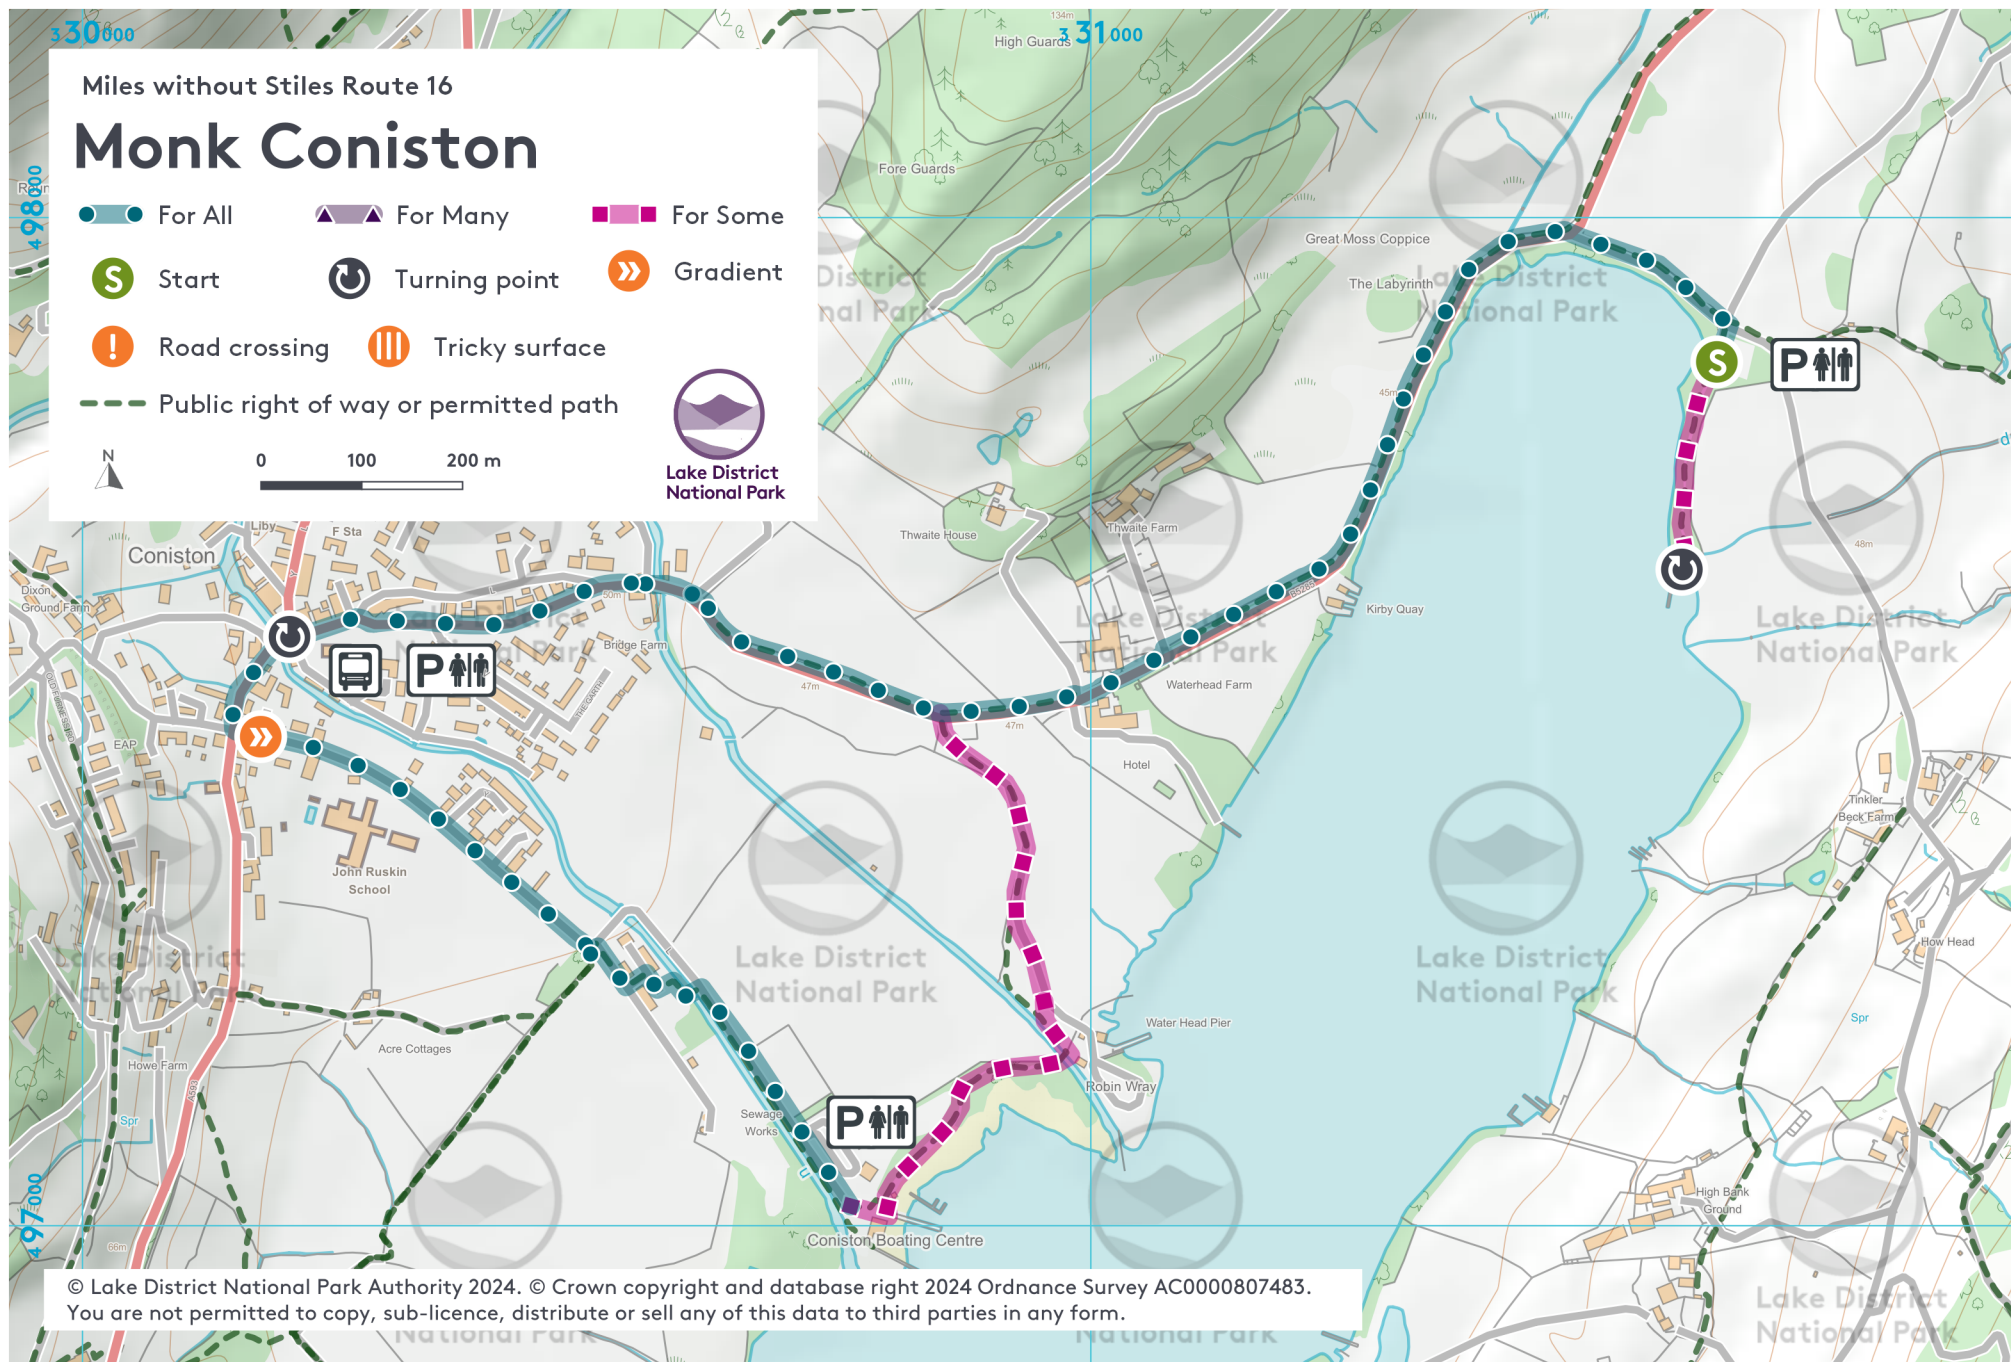

Miles without Stiles Route 16

Monk Coniston

- For All
- For Many
- For Some
- Start
- Turning point
- Gradient
- Road crossing
- Tricky surface
- Public right of way or permitted path

0 100 200 m

Lake District National Park

© Lake District National Park Authority 2024. © Crown copyright and database right 2024 Ordnance Survey AC0000807483.
You are not permitted to copy, sub-licence, distribute or sell any of this data to third parties in any form.