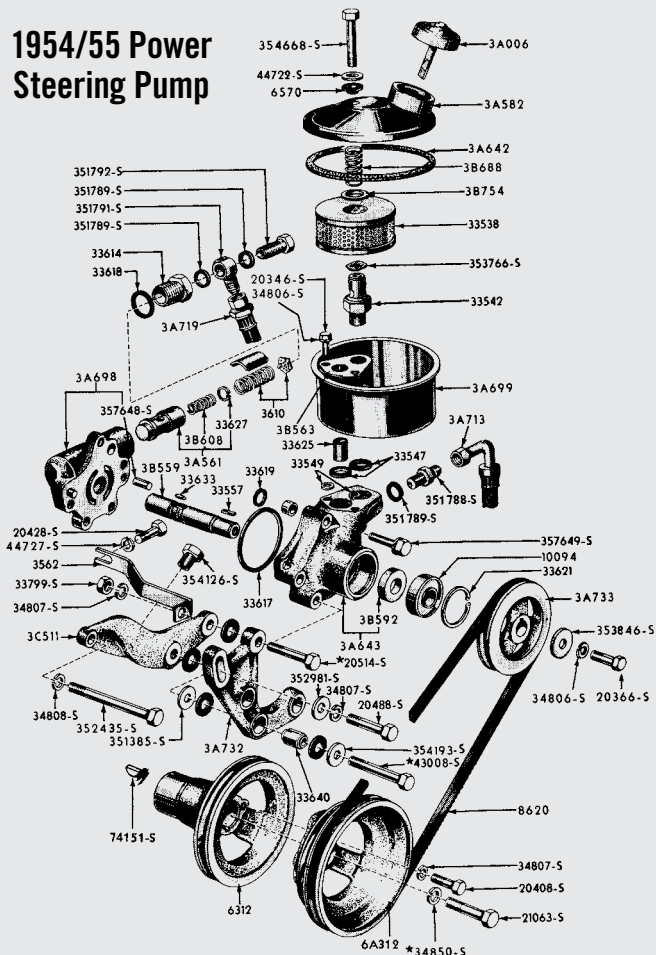

1954/55 Power Steering Pump