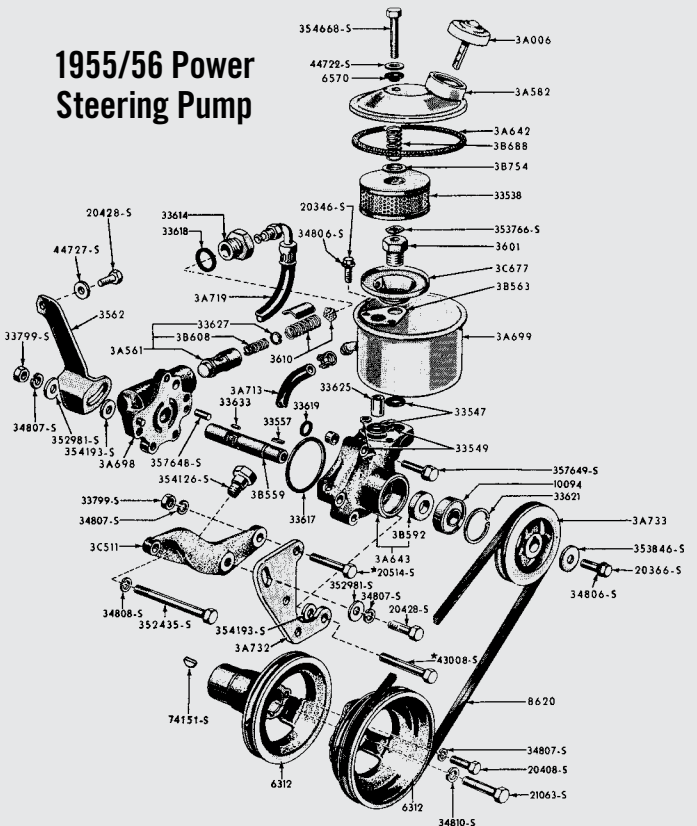

1955/56 Power Steering Pump