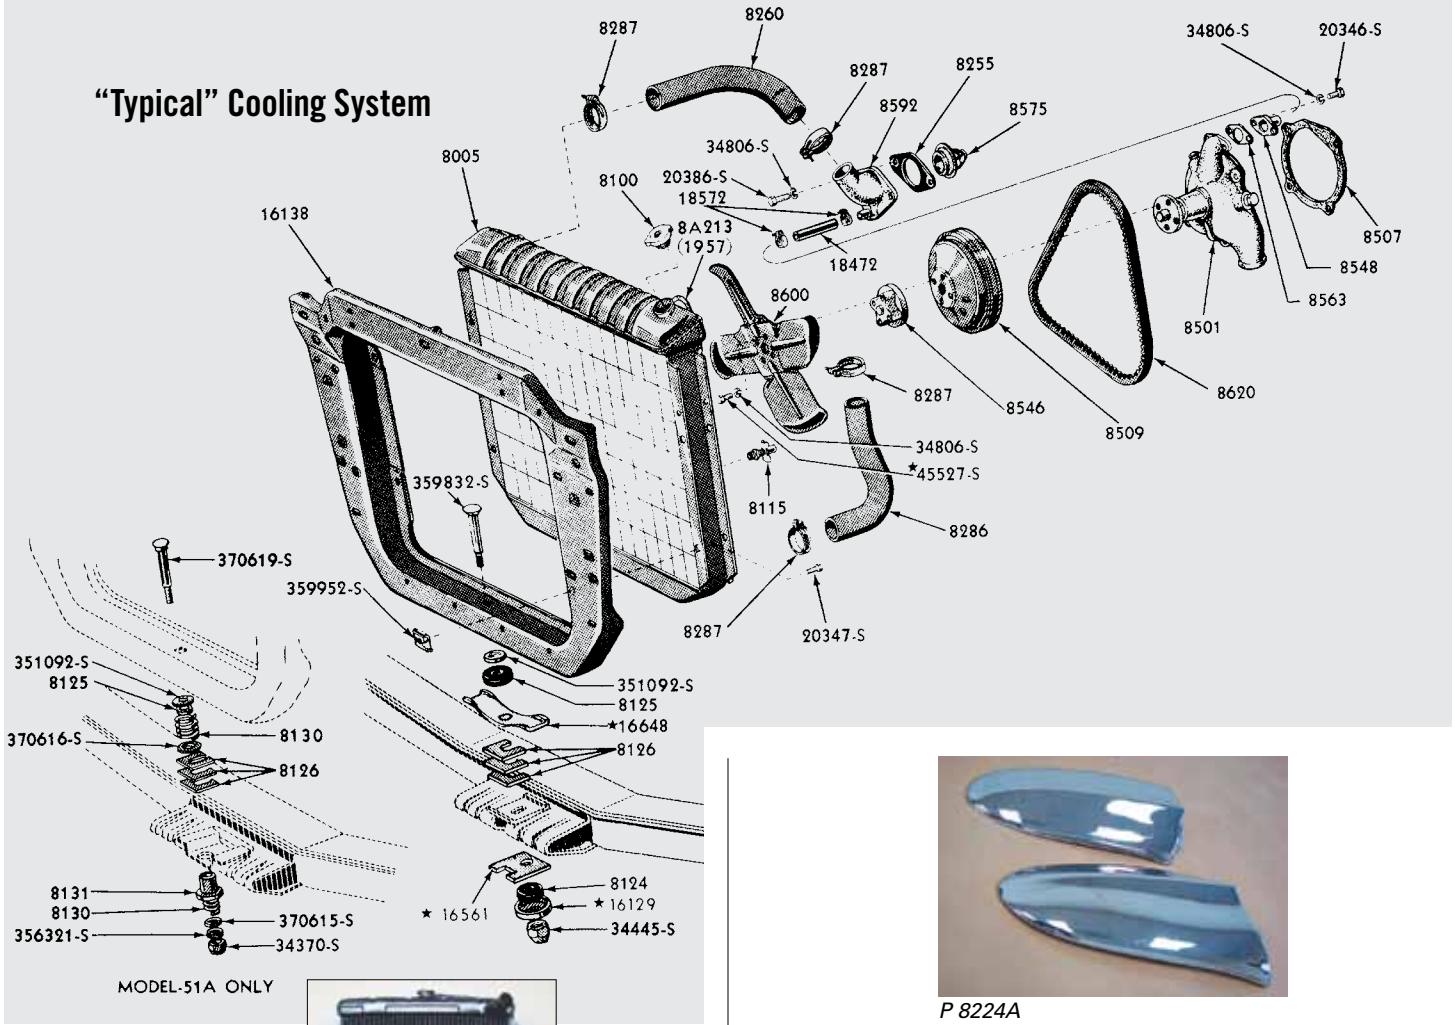

COOLING SYSTEM & GRILLE

"Typical" Cooling System