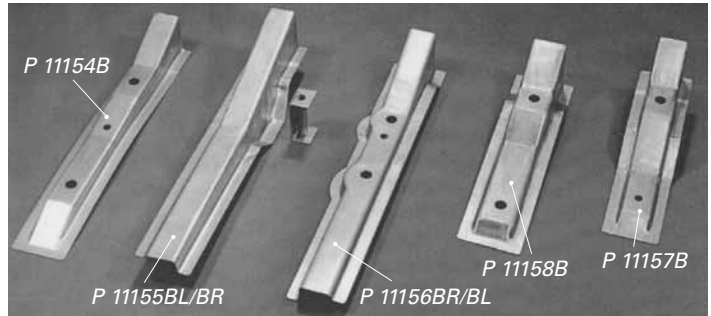

## Floor Braces

The 1955-56 Fords have 4 or 5 rows of floor pan braces. The difference being #4 on the hardtops & convertible. The rest are the same and in the same order front to rear. These floor pan braces are stamped from heavy 16 gauge steel.