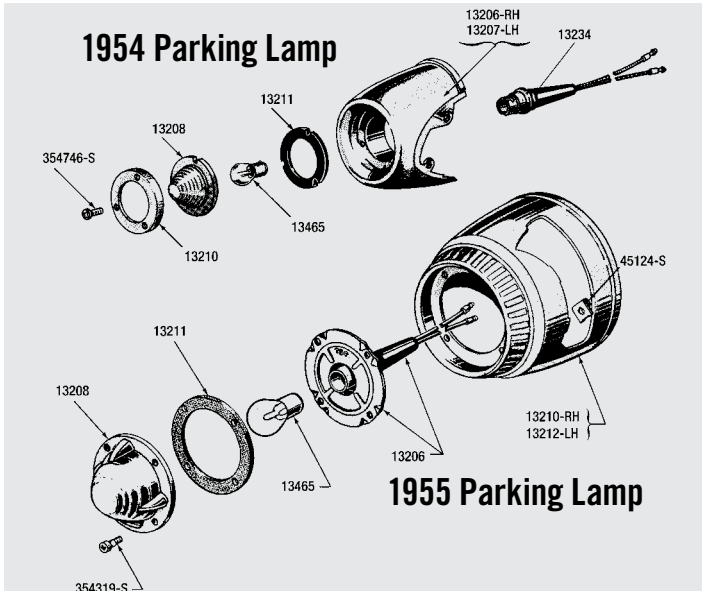

## Park Lamp & Related Parts

P 13208A

P 13208B

P 13350A

P 13208C

P 13208D

P 13206E	Park Lamp Assembly, 56.....	Pair	795.00
P 13206F	Park Lamp, Body Only, 57, RH or LH .....	Pair	24.00
<i>(See Parts Number P 13234D &amp; P 13235D for Wire Socket)</i>			
P 13208A	Park Light Lens, 54 .....	Each	8.19
P 13208B	Park Light Lens, 55 .....	Each	28.95
P 13208C	Park Light Lens, 56 .....	Each	14.95
P 13208D	Park Light Lens, 57 .....	Each	16.50
P 13210A	Parklight Lens Retaining Ring, 54 .....	Each	10.46
P 13211A	Park Light Lens Gasket, 54.....	Each	1.13
P 13211B	Park Light Lens Gasket, 55.....	Pair	4.95
P 13211C	Park Light Lens Gasket, 56.....	Pair	4.95
P 13211D	Park Light Lens Gasket, 57.....	Pair	6.00
P 13234A	Park Lamp Wire & Socket, 54, RH.....	Each	23.46
P 13234B	Park Lamp Wire & Socket, 55, RH.....	Each	25.70
P 13234C	Park Lamp Wire & Socket, 56, RH.....	Each	29.20
P 13234D	Park Lamp Wire & Socket, 57, RH .....	Each	21.50
P 13235A	Park Lamp Wire & Socket, 54, LH.....	Each	23.46
P 13235B	Park Lamp Wire & Socket, 55, LH.....	Each	25.70
P 13235C	Park Lamp Wire & Socket, 56, LH.....	Each	29.20
P 13235D	Park Lamp Wire & Socket, 57, LH.....	Each	21.50
P 13350A	Turn Signal Flasher, 53/56, 6 Volt .....	Each	12.50
P 13350B	Turn Signal Flasher, 56/59, 12 Volt .....	Each	6.50
P 13410A	Tail Lamp Wire & Socket, 54 .....	Each	5.10
P 13410B	Tail Lamp Wire & Socket, 55 .....	Each	12.60
P 13410C	Tail Lamp Wire & Socket, 56 .....	Each	12.60
P 13410D	Tail Lamp Wire & Socket, 57 All & 58, (S/D) ...	Each	20.38