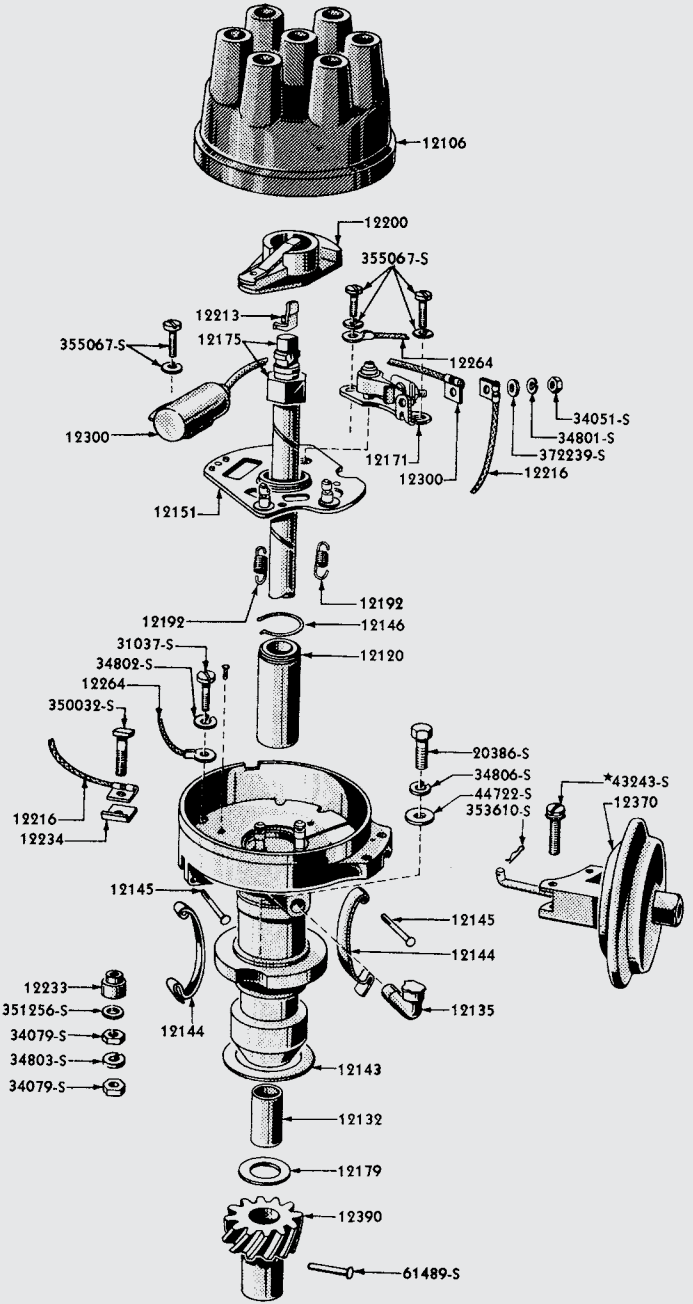

1952/57 "Typical" Distributor (6 Cylinder 215 & 223 Engines)

P 12029C