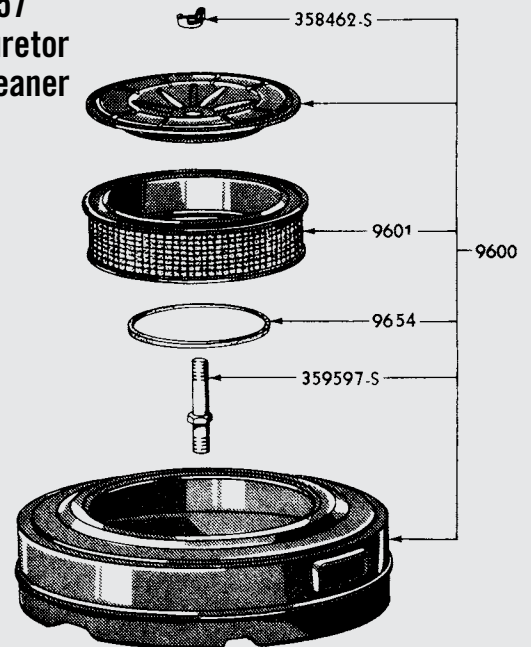

1957 Carburetor Air Cleaner