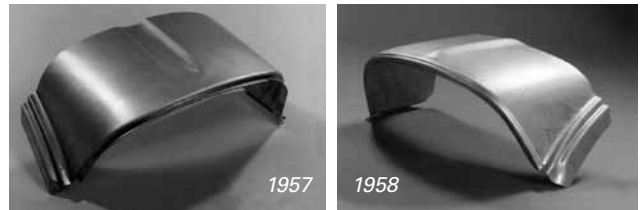

Front Fender Upper Cap

1957

1958

P 16004DR	Front Fender Front Top Cap, 57, RH	120.00
P 16004DL	Front Fender Front Top Cap, 57, LH	120.00
P 16004ER	Front Fender Front Top Cap, 58, RH	139.95
P 16004EL	Front Fender Front Top Cap, 58, LH	139.95

Lower Front Fender

P 16062CR	Front Fender Lower Rear, 57/58, RH	Set	64.95
P 16062CL	Front Fender Lower Rear, 57/58, LH	Set	64.95