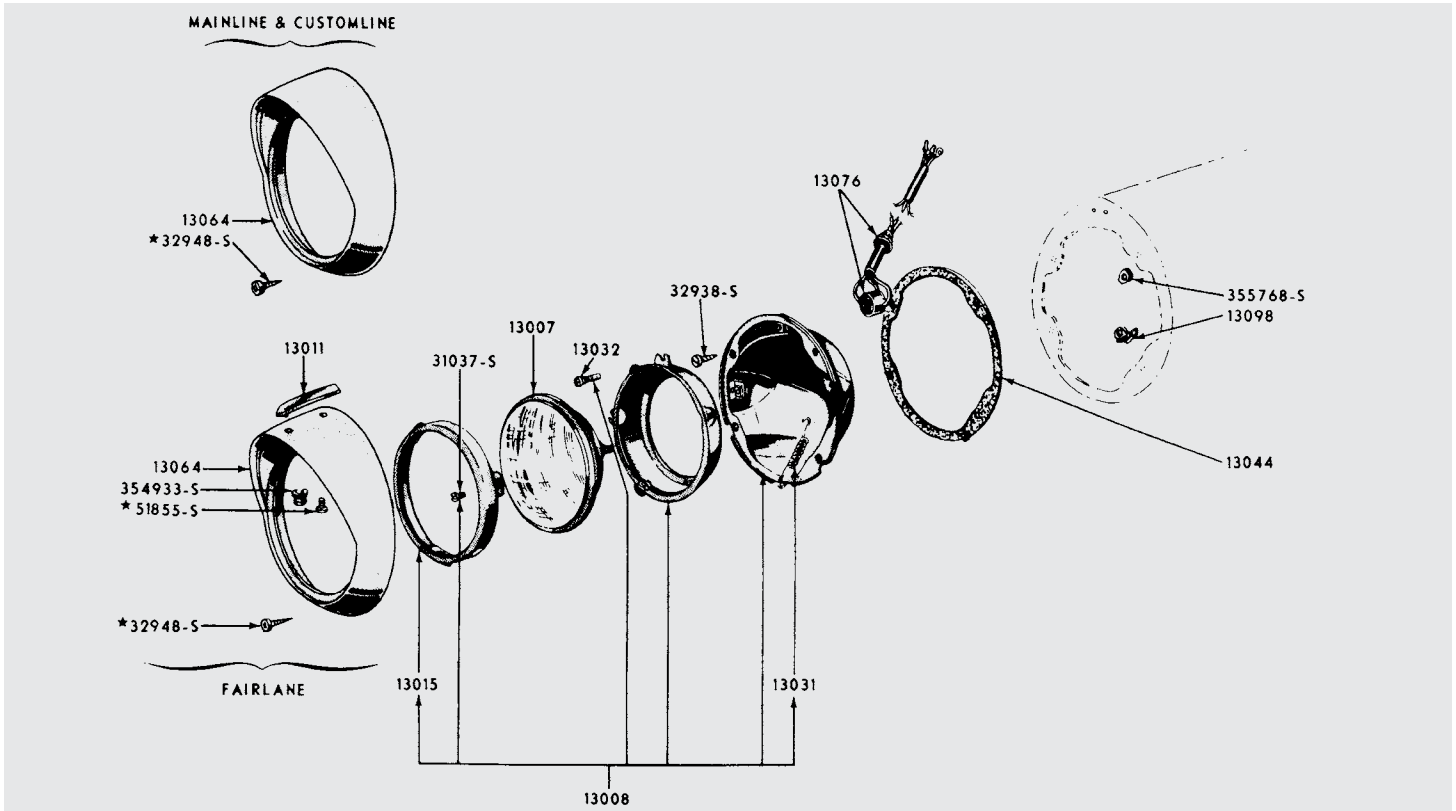

EXTERIOR LIGHTS

Headlamp & Related Parts