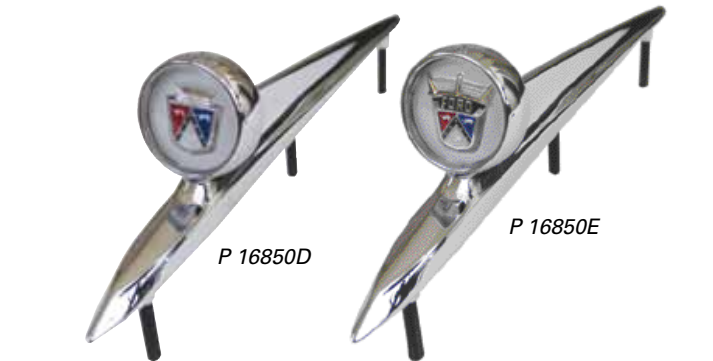

P 16850D	Hood Ornament, 57, (Custom), Top	Each	98.75
P 16850E	Hood Ornament, 57, (Fairlane), Top	Each	98.75