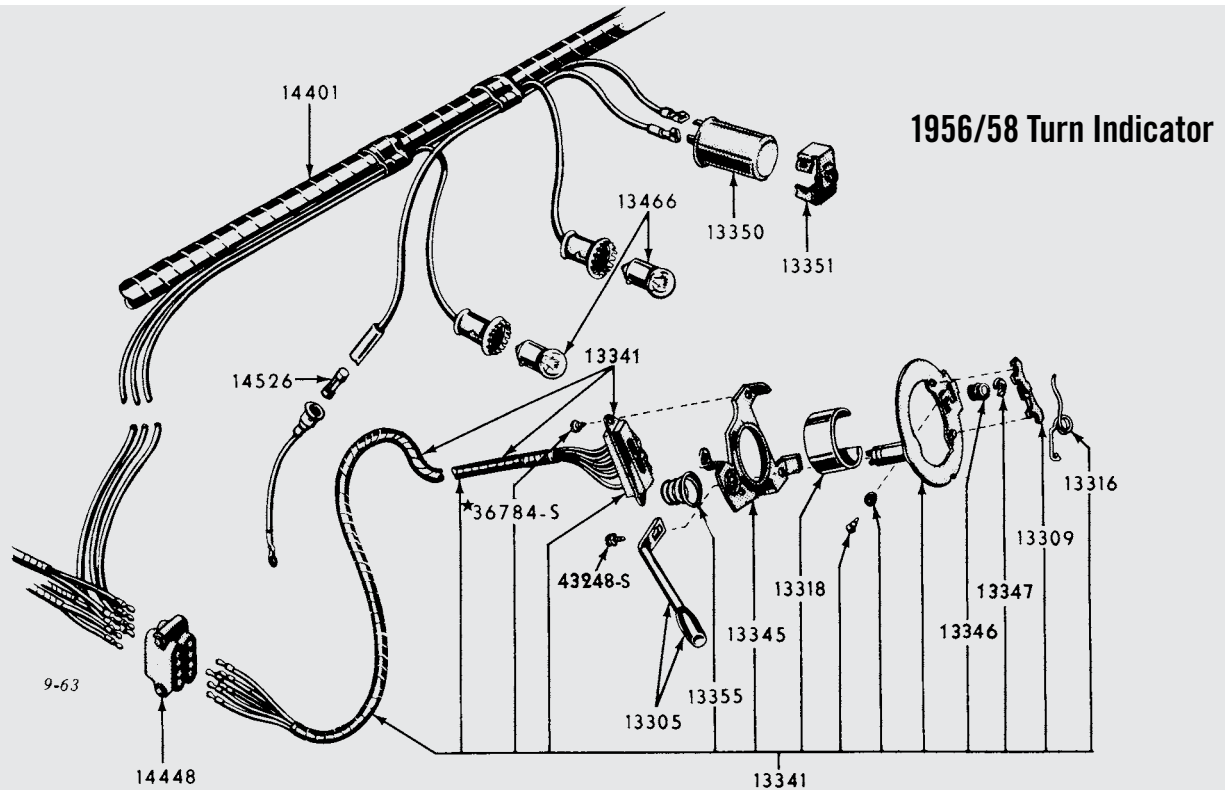

## Horn Ring Ornaments

P 3636B

P 3636C

P 3636B	Horn Ring Emblem, 56.....	Each	29.25
P 3636C	Horn Button, 57.....	Each	34.95

P 3672A Horn Ring Pad, 56/57..... Each 1.25