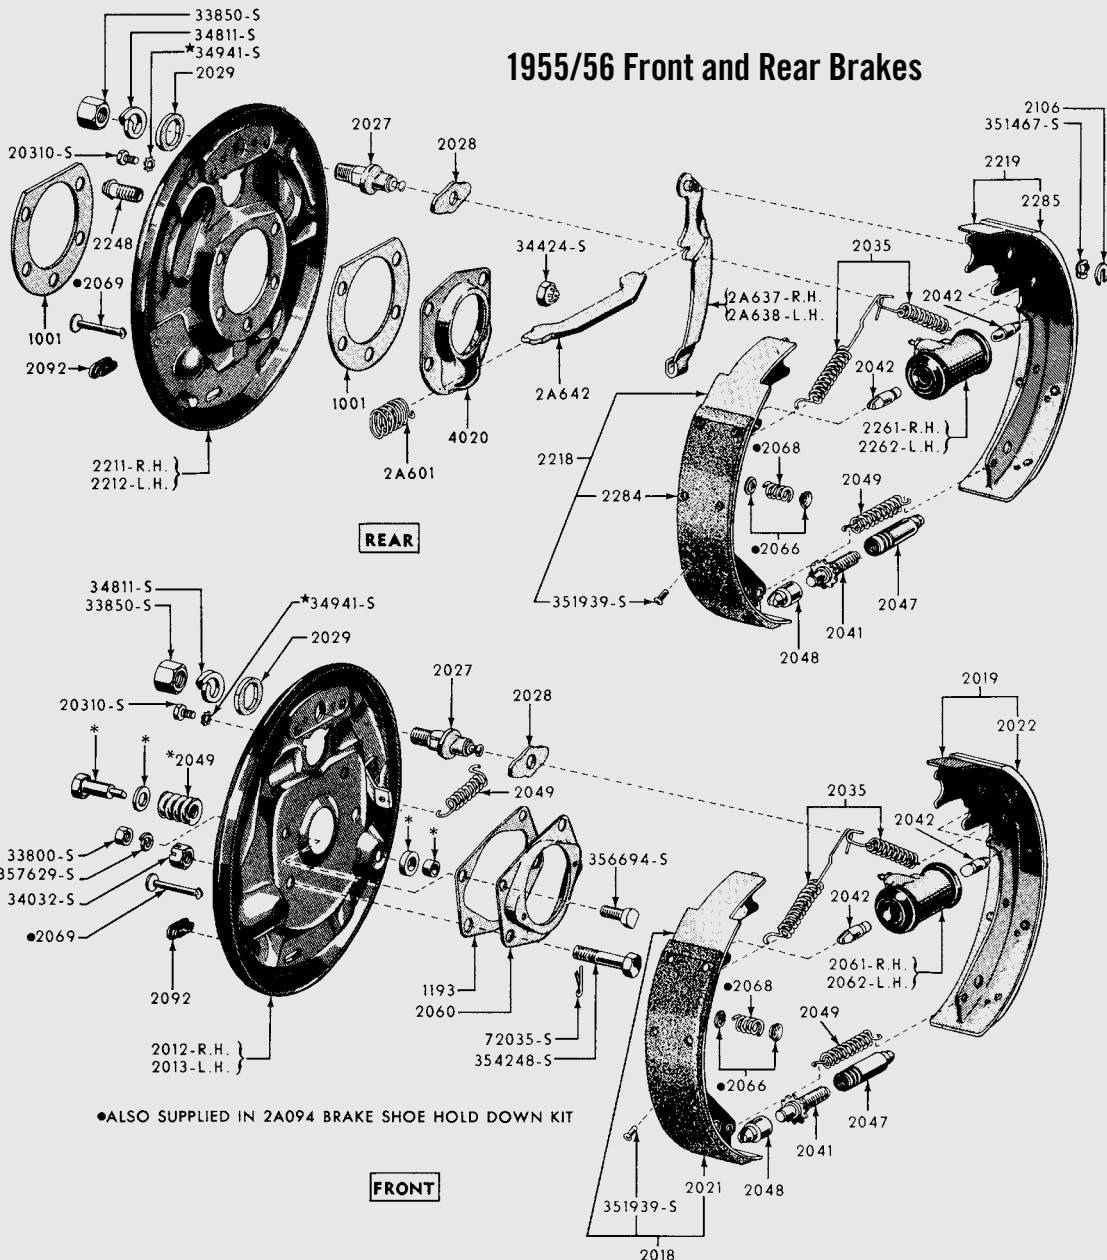

1955/56 Front and Rear Brakes