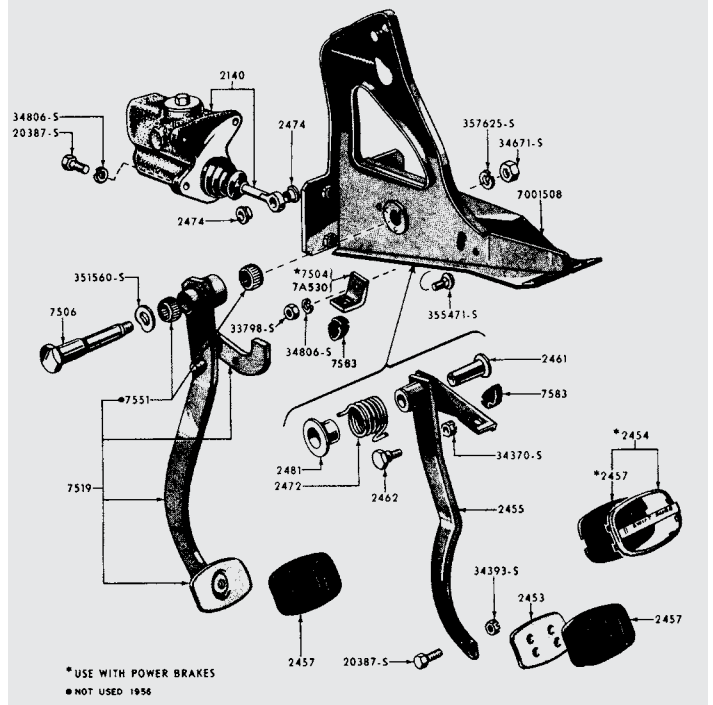

1955/56 Brake Pedal and Related Parts

* USE WITH POWER BRAKES
● NOT USED 1956