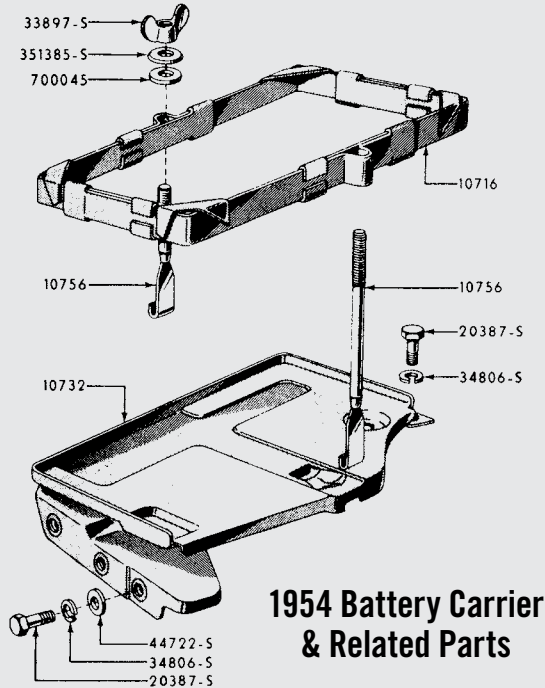

BATTERY

1954 Battery Carrier & Related Parts