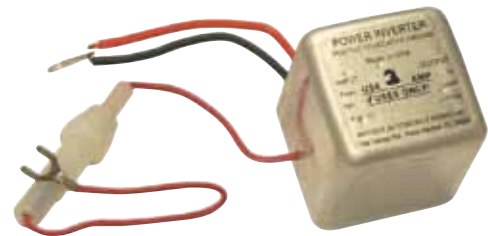

## 6 Volt To 12 Volt Power Converter Allows For Installation Of The Latest Audio Technology

Finally a safe way to convert your 6V to 12V to allow for installation of our stereo upgrades. Enjoy the sounds of modern technology! Our power converter is easy to install, yet the results are outstanding to your ears! 3 Amp.