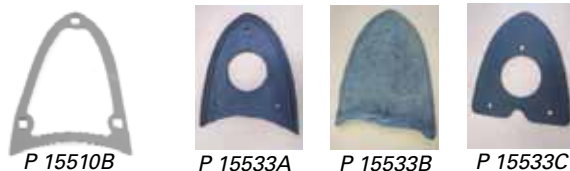

Backup Light Lens Gasket & Body Pad

P 15510A	Backup Light Lens Gasket, 52/54	Pair 5.10
P 15510B	Backup Light Lens Gasket, 55 All & 56, (ML/CL)	Each 1.44
P 15510C	Backup Light Lens Gasket, 56	Each 1.44
P 15533A	Backup Light Body Pad, 55 All & 56, (ML/CL)	Each 2.95
P 15533B	Backup Light Blankoff Pad, 55 & 56, (ML/CL)	Each 3.04
P 15533C	Backup Light Body Pad, 56, (Fairlane)	Each 2.75
P 15533D	Backup Light Body Pad, 52/54	Pair 7.00

Fender

P 16126A	Fender to Cowel Pad, 52/56	Pair 5.25
P 16126B	Fender to Cowel Pad, 57	Pair 3.89
P 16170A	Fender to Splash Apron Anti Squeak Strip, 52/54, 140"	Each 15.00
P 16170B	Fender to Splash Apron Anti Squeak Strip, 55/60, 72"	Each 8.45
P 16172A	Fender Center to Cowel Pad, 55/58	Each 2.60
P 16254AK	Fender Front Splash Shield Seal, 54	Set 16.50
P 16254BK	Fender Front Splash Shield Seal, 55/56	Set 18.50
P 16254CK	Fender Front Splash Shield Seal, 57/58	Set 18.50

Cowel to Hood Pad

P 16740AK	Cowel to Hood Pad, 52/54, With Fastners	Kit 9.50
P 16740BK	Cowel to Hood Pad, 55/56, With Fastners	Kit 9.95
P 16740CK	Cowel to Hood Pad, 57/58, With Fastners	Kit 7.50

Hood Hinge to Body Seal

P 16878A	Hood Hinge to Body Seal, 52/54	Pair 14.95

Stone Deflector

P 17740A	Stone Deflector to Radiator Seal, 55/56, 19 3/4"	Each 6.95
P 17749A	Stone Deflector to Bumper Arm Anti Rattler, 51/55	Pair 4.50
P 17749B	Stone Deflector to Bumper Arm Anti Rattler, 56	Pair 4.50
P 17832A	Rear Stone Deflector Seal, 52/54	Each 17.50
P 17832B	Rear Stone Deflector Seal, 55/56	Each 10.00
P 17832C	Rear Stone Deflector Seal, 57/58	Each 27.50
P 17832D	Rear Stone Deflector Seal, 57/58 (51A)	Each 27.50