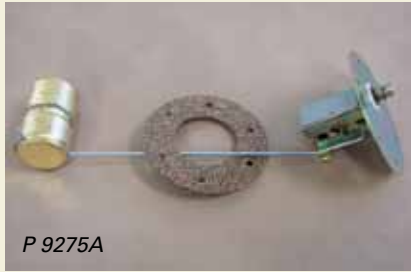

INSTRUMENTS & GUAGES

P 10804A Instrument Panel Voltage Regulator, 57/59..... Each 28.95

Fuel Sender Assembly

P 9275A

P 9202A	Fuel Sender Float, 54/56.....	Each	10.15
P 9202B	Fuel Sender Float, 57.....	Each	7.25
P 9275A	Fuel Sender, 54/55, 6V, (Ex; S/D & S/W)....	Each	56.60
P 9275B	Fuel Sender, 56, 12V, (Ex; S/D & S/W).....	Each	55.85
P 9275C	Fuel Sender, 57/58, 12V, (Ex; S/D, S/W & 51A)	Each	72.05