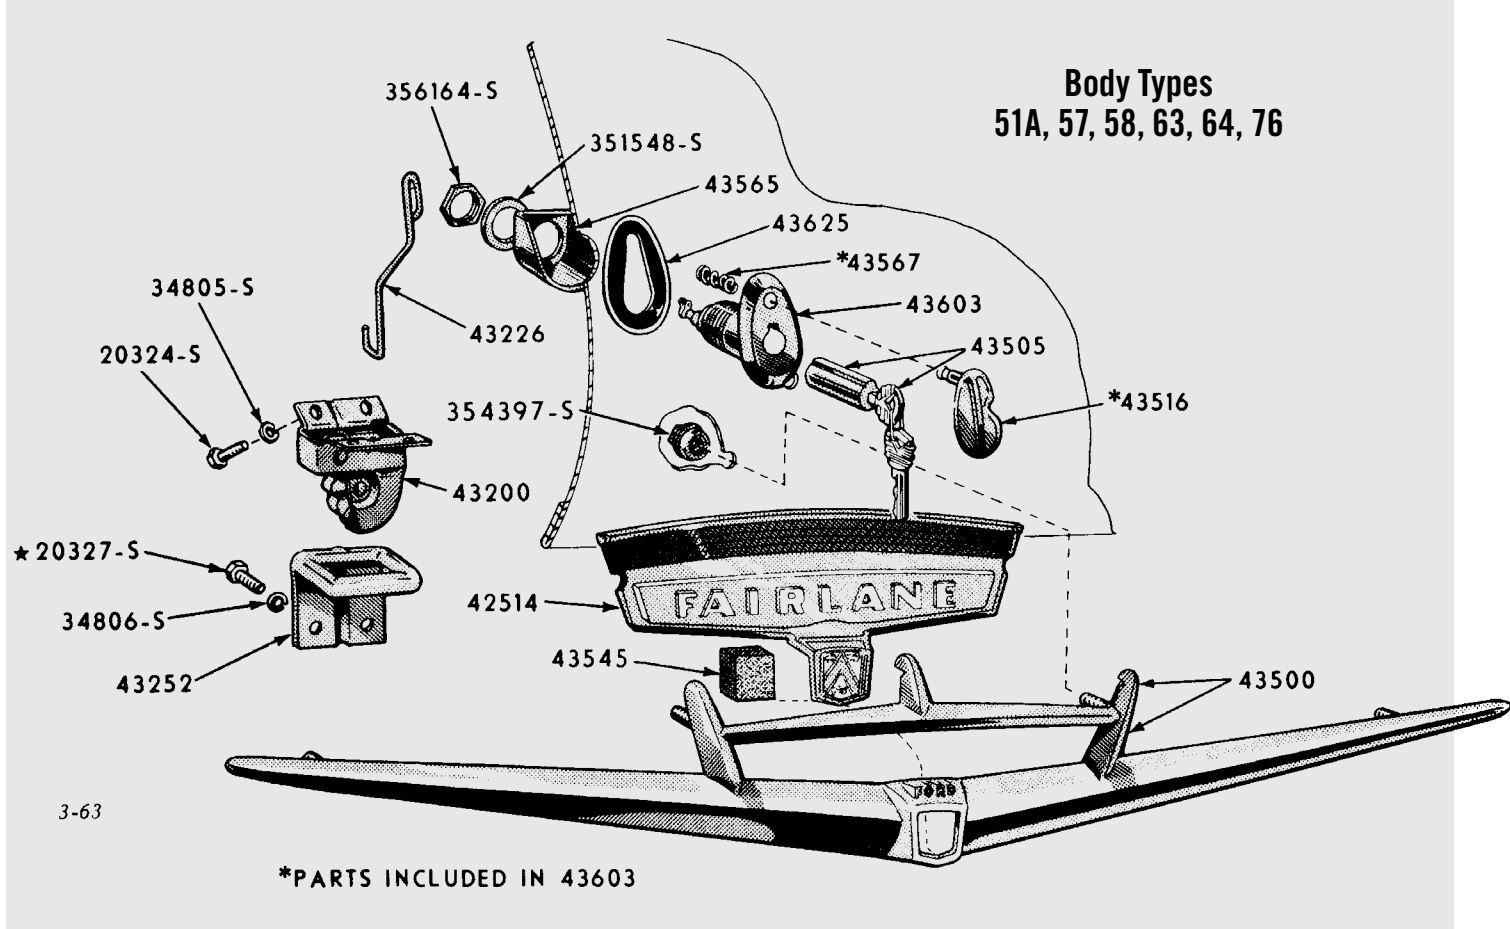

CRESTMARK SEAT EMBLEM

P 62186A	Passenger Side of Front Seat Emblem,.....	Each	12.95

54/56. Rivets Are Included.