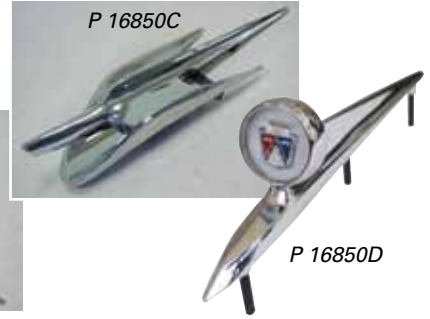

P 16758CK

P 16850C

P 16850D

P 16758AK	Hood Bumper Kit, 52/54, 10Pcs.	Kit	29.95
P 16758BK	Hood Bumper Kit, 55/56, 10Pcs.	Kit	18.50
P 16758CK	Hood Bumper Kit, 57/59, 4Pcs.	Kit	5.75
P 16769A	Hood Bumpers, 55/56 Front & 57/58 Cowel to Hood	Pair	7.00
P 16812A	Hood Hinge Spring, 52/54	Each	18.95
P 16850B	Hood Ornament, 55	Each	145.00
P 16850C	Hood Ornament, 56	Each	149.95
P 16850D	Hood Ornament, 57, (Custom), Top	Each	98.75
P 16850E	Hood Ornament, 57, (Fairlane), Top	Each	98.75
P 16877A	Hood Release Cable Clamp, 57/59	Each	4.95
P 16878A	Hood Hinge to Body Seal, 52/54	Pair	14.95
P 16993A	Hood Pull Bumper, 57/58	Each	1.95
P 25662A	Ford Crest Medallion, 54/59	Each	21.95
P 25666A	Ford Crest Medallion Retainer, 54/59	Each	23.95
P 29000A	Universal Moulding "Snap to Fit" Clip Set, 10 Pcs.	Set	9.95
PSP 32948	Head Light Door Screw, 56, (Ex; Fairlane)	Each	.66