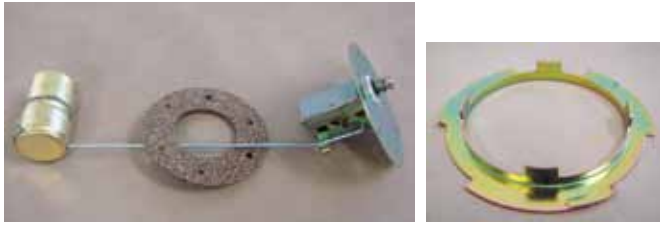

FUEL & CARBURETOR SYSTEM

P 9156D	Fuel Line, 57, Tank to Pump, (S/W, C/L & 66), OEM	Each	99.00
P 9156DS	Fuel Line, 57, Tank to Pump, (S/W, C/L & 66), Stainless	Each	139.00
P 9156E	Fuel Line, 57/59, Tank to Pump, (Fairlane-Sedan), OEM	Each	99.00
P 9156ES	Fuel Line, 57/59, Tank to Pump, (Fairlane-Sedan), Stainless	Each	139.00
P 9156F	Fuel Line, 57/59, Tank to Pump, (51A), OEM ..	Each	99.00
P 9156FS	Fuel Line, 57/59, Tank to Pump, (51A), Stainless	Each	139.00

Fuel Sender

P 9275A

P 9277A

P 9202A	Fuel Sender Float, 54/56	Each	10.15
P 9202B	Fuel Sender Float, 57	Each	7.25
P 9275A	Fuel Sender, 54/55, 6V, (Ex; S/D & S/W)....	Each	56.60
P 9275B	Fuel Sender, 56, 12V, (Ex; S/D & S/W).....	Each	55.85
P 9275C	Fuel Sender, 57/58, 12V, (Ex; S/D, S/W & 51A)	Each	72.05
P 9276A	Fuel Sender Gasket, 54/56	Each	2.00
P 9276B	Fuel Sender Gasket, 57/59	Each	2.00
P 9277A	Fuel Sender Retaining Ring, 57/59	Each	7.95

Flexible Fuel Line

P 9288A Flexible Fuel Line, 54/58.... Each 8.95

Fuel Pump

P 9350A	Fuel Pump, 54, 6 Cyl., Fuel Only	Each	38.95
P 9350B	Fuel Pump, 54, 8 Cyl., Fuel Only	Each	74.95
P 9350C	Fuel Pump, 55/57, 6 Cyl., Fuel & Vacuum ..	Each	109.95
P 9350D	Fuel Pump, 55/57, 6 Cyl., Electric	Each	62.95
P 9350E	Fuel Pump, 55/57, 8 Cyl., Fuel & Vacuum ..	Each	89.95
P 9350F	Fuel Pump, 55/57, 8 Cyl., Electric	Each	52.50

Fuel Filter Element And Gasket

P 9364A	Fuel Filter Gasket, 57, With 2-4bbl	Each	1.55
P 9365A	Fuel Filter Element & Gasket, 57	Each	6.85

P 9417A	Fuel Pump Mounting Gasket, 54/57	Each	.98
P 9433A	Intake Manifold Gasket Set, 55/57, V8	Each	17.29