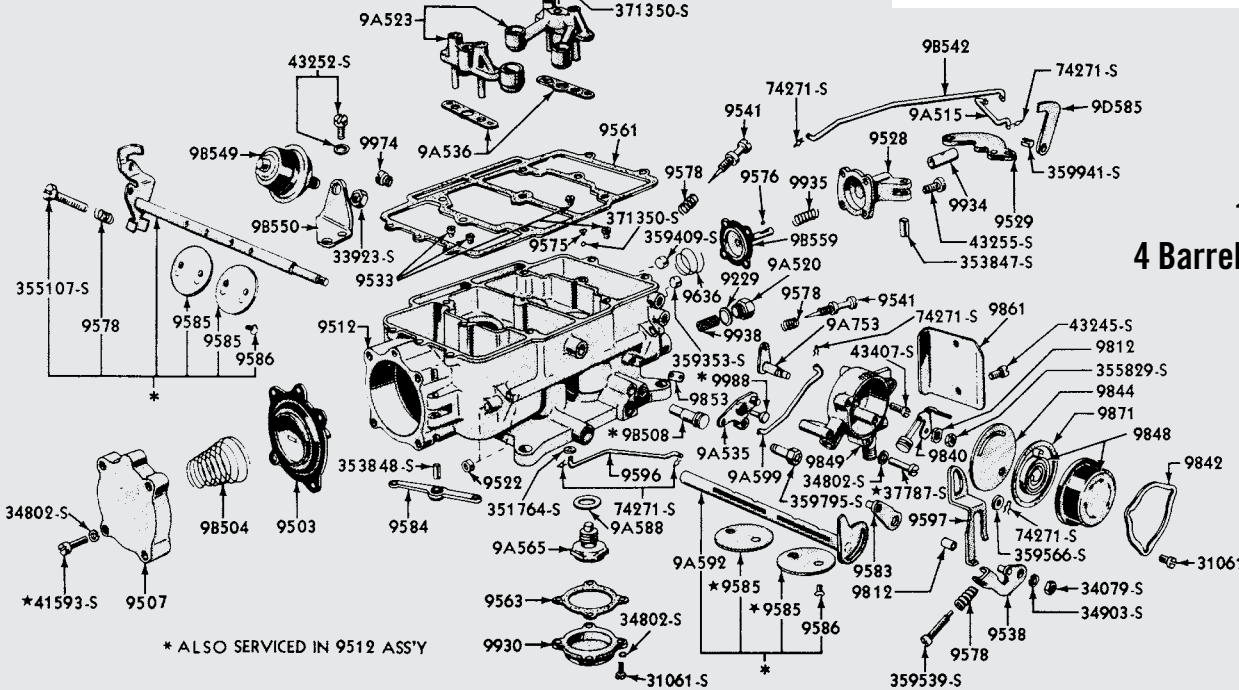

1957
4 Barrel Carburetor

* ALSO SERVICED IN 9512 ASS'Y