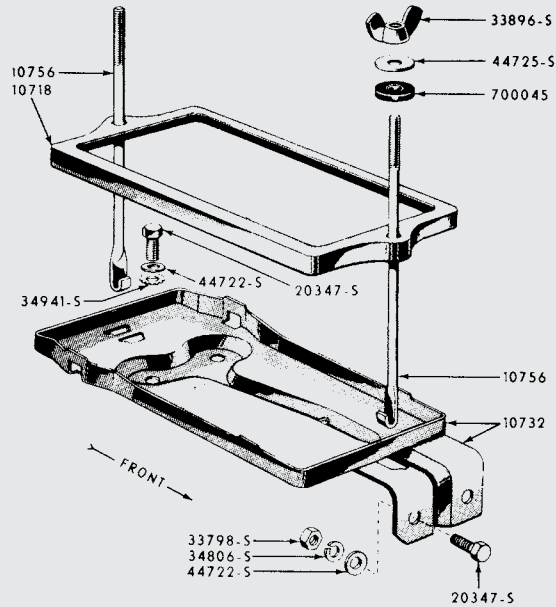

1956 Battery Carrier & Related Parts

Original-Type Battery Clamps & Hold-Down Kits

P 10718A	Battery Clamp, 55, Use With Battery 2N, 2 Bolt ...	Each	11.28
P 10718B	Battery Clamp, 56, Use With Battery 29, 2 Bolt	Each	20.35
P 10718C	Battery Clamp, 56/57, Use With Battery 32, 3 Bolt	Each	37.23
P 10718D	Battery Clamp, 57/58, Use With Battery 29, 2 Bolt, With Front Bracket, This is an Exact Reproduction	Each	25.95
P 10719AK	Battery Clamp Nut & Washer Set, 55	Kit	3.04
P 10719BK	Battery Clamp Nut & Washer Set, 56/57, Std	Kit	3.04
P 10719CK	Battery Clamp Nut & Washer Set, 56/57, H/D	Kit	4.58
P 10720AK	Battery Clamp Kit, 55	Kit	20.55
P 10720BK	Battery Clamp Kit, 56/57, Std Battery	Kit	31.88
P 10720CK	Battery Clamp Kit, 56/57, H/D Battery	Kit	51.45

Battery Tray

P 10732A	Battery Tray, 55	Each	45.00
P 10732B	Battery Tray, 56	Each	89.95
P 10732C	Battery Tray, 57	Each	89.95

Battery Clamp Bolt

P 10756A	Battery Clamp Bolt, 55/56, 5/16" X 9-3/4"	Each	4.07
P 10756B	Battery Clamp Bolt, 55/56, 5/16" X 9"	Each	4.07
P 10756C	Battery Clamp Bolt, 54, 3/8"-16 X 4"	Each	4.95
P 10756D	Battery Clamp Bolt, 57/58, 5/16" X 5-3/4"	Each	4.95
P 10765A	Battery Tray Support Bracket, 55	Each	54.00
P 14300A	Battery to Starter Relay Cable, 49/55, With A/C & 56, 6 Volt	Each	19.95
P 14300B	Battery to Starter Relay Cable, 56/59, 12 Volt	Each	16.75
P 14301A	Battery to Ground Cable, 52/55, (Exc.54 V8) .	Each	14.95
P 14301B	Battery to Ground Cable, 56, 6 Volt, (Customline & Mainline)	Each	24.95
P 14301C	Battery to Ground Cable, 54/56, (Ex; 55 With A/C & All Customline & Mainlines).....	Each	13.95
P 14301D	Battery to Ground Cable, 55, V8 With A/C	Each	24.95
P 14301E	Battery to Ground Cable, 56, V8 With A/C	Each	24.95
P 14301F	Battery to Ground Cable, 56, V8 no A/C, 12 Volt	Each	24.95
P 14301G	Battery to Ground Cable, 57/59	Each	26.95
P 14302A	Battery Cable Grommet, 54/56	Each	4.89
P 14302B	Battery Cable Grommet, 57	Each	4.89

Battery Cable Brackets

P 14304B	Battery Cable Bracket @ Firewall & Inner Fender, 54/56	Each	5.10
P 14304C	Battery Cable Bracket @ Bell Housing, 54/56	Each	5.10
P 14304D	Battery Cable Bracket @ Firewall & Inner Fender, 57/59	Each	5.10
PSP 33896A	Battery Bolt Wing Nut, 5/16-18, Cast Style....	Each	.67
PSP 33896B	Battery Bolt Wing Nut, 5/16-18, Stamped Style.....	Each	.67
PSP 700045	Battery Hold Down Grommet	Each	.67