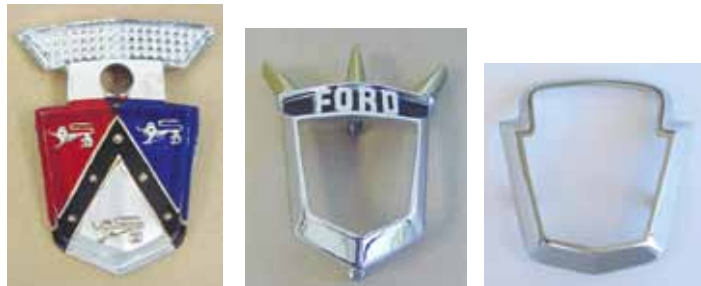

P 16637B

P 16644B

P 16644A

P 16637B	Ford Crest Hood Emblem, 55/56, (Fairlane)	Each	45.00
P 16644A	Hood Emblem Bezel, 52/54	Each	40.00
P 16644B	Hood Emblem Bezel, 55/56, (Fairlane Only)	Each	49.00
P 16644C	Hood Emblem Bezel, 55/56, (Ex; Fairlane)	Each	47.00
P 16740AK	Cowl to Hood Pad, 52/54, With Fastners	Kit	9.50
P 16740BK	Cowl to Hood Pad, 55/56, With Fastners	Kit	9.95
P 16740CK	Cowl to Hood Pad, 57/58, With Fastners	Kit	7.50
P 16740S	Cowl to Hood Pad Drive Nail, 52/56	Each	.35
P 16754A	Trunk Lid Bumpers, 52/54, (Ex; Sedan & S/W)	Pair	11.25