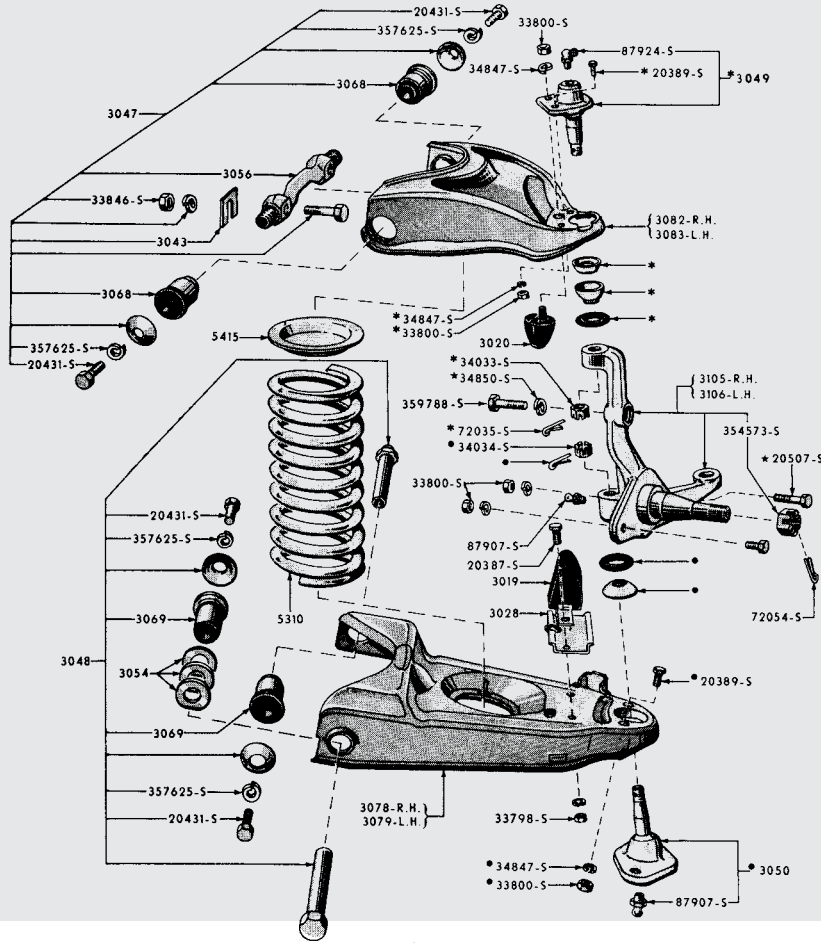

SUSPENSION

Front Suspension

Front Shock Lower Mount Bracket

P 3018B Front Shock Lower Mount Bracket, 54/56..... Each 17.95

Front Suspension Bumpers & Kit

- P 3019A Lower Suspension Arm Bumper, 54/56, RH..... Each 9.99
- P 3019B Lower Arm Bumper With Bracket, 57/58..... Each 10.95
- P 3020A Lower Suspension Arm Bumper, 54/56, LH..... Each 9.99
- P 3020B Upper Suspension Arm Bumper, 54/56 RH or LH..... Each 7.95
- P 3021AK Suspension Arm Bumper Kit, 54/56.....Kit 29.82

Ball Joint Washer & Felt Kit

P 3048AK

- P 3048AK Ball Joint Felt & Washer Kit, 54/56.....Kit 22.50

Lower Arm Bolt & Bushing Kit

P 3048CK..... Kit $115.95
Note: 2 Kits Required Per Car