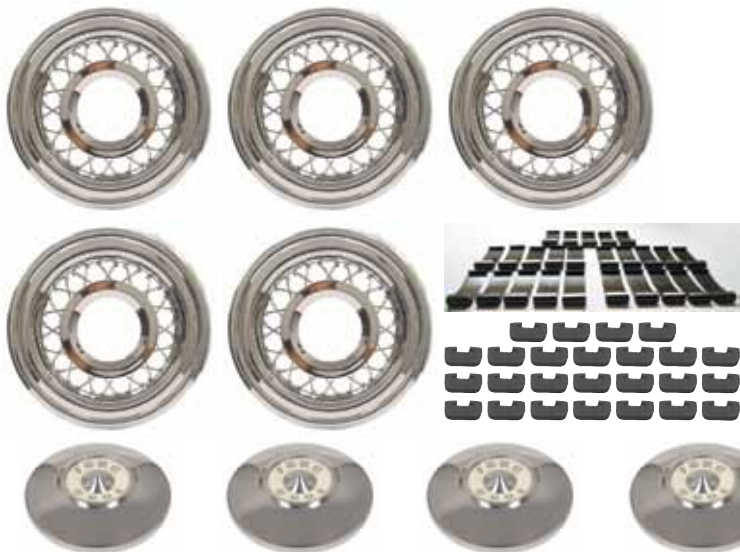

P 1130DK	Wire Wheel Cover Set Of 4, 55, Red Paint.....Set	499.95
P 1130EK	Wire Wheel Cover Set Of 5, 55, Red Paint	625.95
P 1130FK	Wire Wheel Cover Set Of 4, 56, White Paint.....Set	499.95
P 1130GK	Wire Wheel Cover Set Of 5, 56, White Paint.....Set	625.95