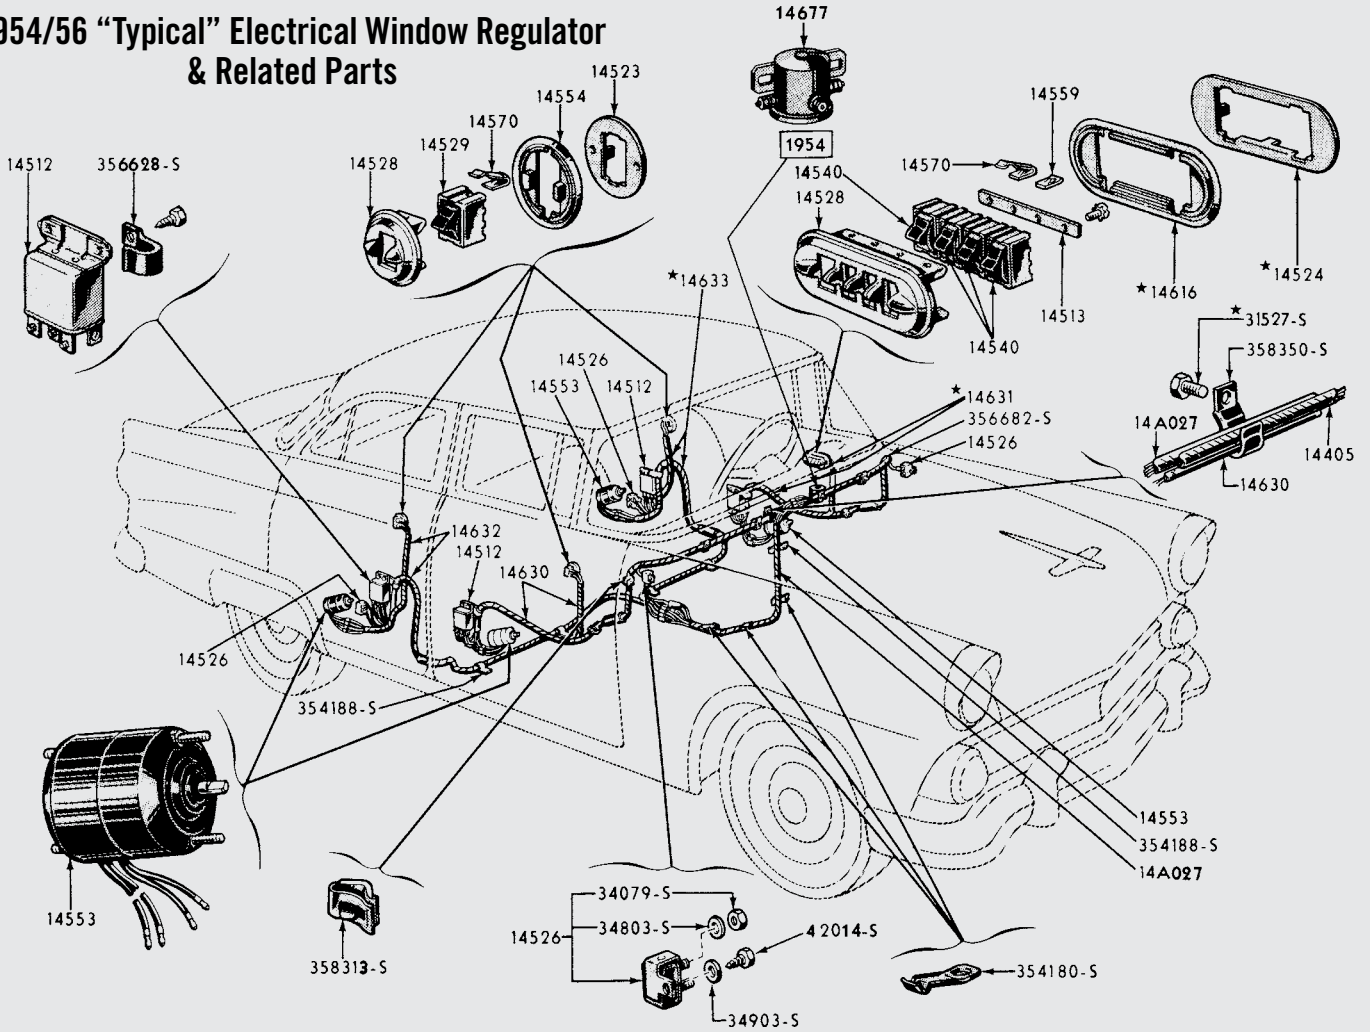

WIRING

1954/56 "Typical" Electrical Window Regulator & Related Parts

Misc. Wiring

P 14276A	Luggage Compartment Wire, 57, (51A), 88"	Each	149.95
P 14303A	Engine Ground Strap, 54/59	Each	13.39
P 14406A	Fuel Sender Wire, 54	Each	3.38
P 19945A	A/C Blower Switch Wire, 57/58, 146"	Each	63.32

Wiring Attaching Parts

P 14197B	Clip For Wire Harness to Body, 52/56, 17/32"	Each	3.00
P 14448A	Junction Block, 54/59, Single, Mounts in Engine Compartment	Each	14.95
P 14448B	Junction Block, 54/59, Double, Mounts in Engine Compartment	Each	18.95

P 14448C	Junction Block, 54/59, Double, Mounts Under Dash	Each	18.95
P 14487A	180 Bullet Splice	Each	.54
P 14487B	Double Splice Connector	Each	1.94
P 14585A	Wire Loom to Frame Clip, All, 10 Pcs.	Set	2.95

Wiring Attaching Parts (continued)

P 14608A	Firewall Wiring Grommet Retainer, 54/59	Each	15.30
P 14651A	Cowl / Fender Apron Wire Hole Grommet, 54/59	Each	3.95
PSP 353626	Wiring Grommet, 51/59 @ Firewall	Each	3.86
PSP 356640	Park Light Wiring Clip, 55/56	Each	1.53
PSP 358350	Wire Clip, Holds Wire by Horn Relay & Under Dash Harness, 55/56	Each	1.99

Wiring Manuals & Diagrams

PLT AM179	Electrical Assembly Manual, 55	Each	16.00
PLT AM181	Electrical Assembly Manual, 56	Each	16.00
PLT AM183	Electrical Assembly Manual, 57	Each	16.00
PLT WD54	Wiring Diagram, 52/54	Each	7.50
PLT WD55	Wiring Diagram, 55	Each	7.50
PLT WD56	Wiring Diagram, 56	Each	7.50
PLT WD57	Wiring Diagram, 57	Each	7.50