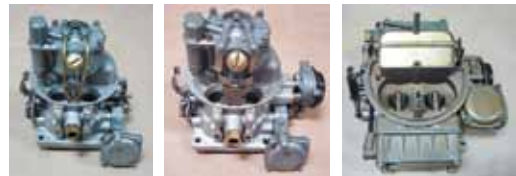

New & Rebuilt Carburetors

P 9510A

P 9510B

P 9510C