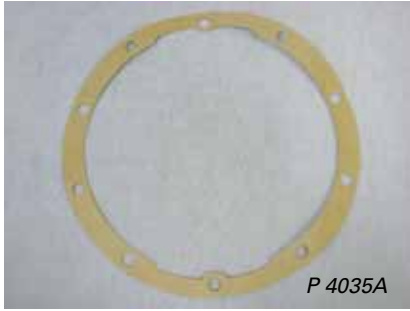

REAR AXLE & DRIVE TRAIN

P 4035A