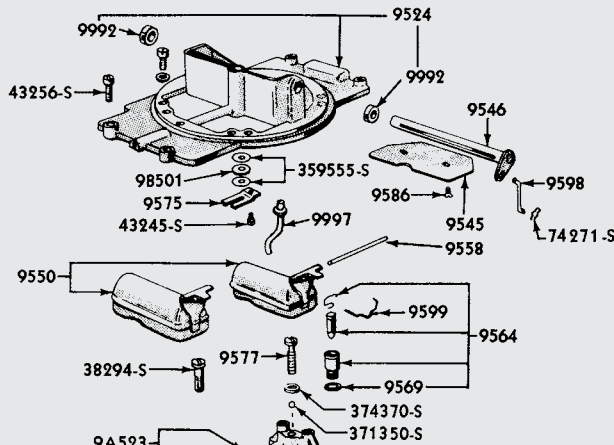

## Air Cleaner & Related Parts

P 9600A

P 9600B

P 9600C

P 9600A	Air Cleaner, 55/56, 4bbl, Oil Bath, T-Bird Type .....	Each	295.00
P 9600B	Air Cleaner, 57, T-Bird Type .....	Each	399.95
P 9600C	Air Cleaner Wing Nut, 54/56 .....	Each	1.05
P 9600D	Air Cleaner Cork, 55/57 .....	Each	4.07
P 9600F	Air Cleaner Wing Nut, 57/59 .....	Each	3.25
P 9600S	Air Cleaner Cork Staple Set, 55/57 .....	Each	.50
P 9601A	Air Cleaner Element, 57, 4V .....	Each	16.95
P 9654A	Air Cleaner to Carburetor Gasket, 55/56, 4bbl, V8.....	Each	2.10