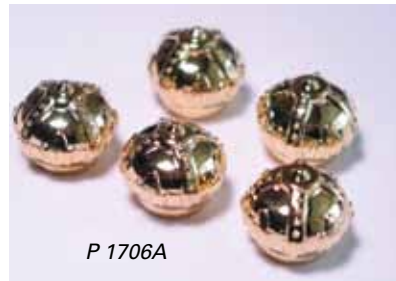

## Valve Stem Cap Set

P 1706A Valve Stem Cap Set, Gold Crown, 5 Pcs .....Set 8.95  
 P 1706B Valve Stem Cap Set, Red Crown, 5 Pcs .....Set 8.95