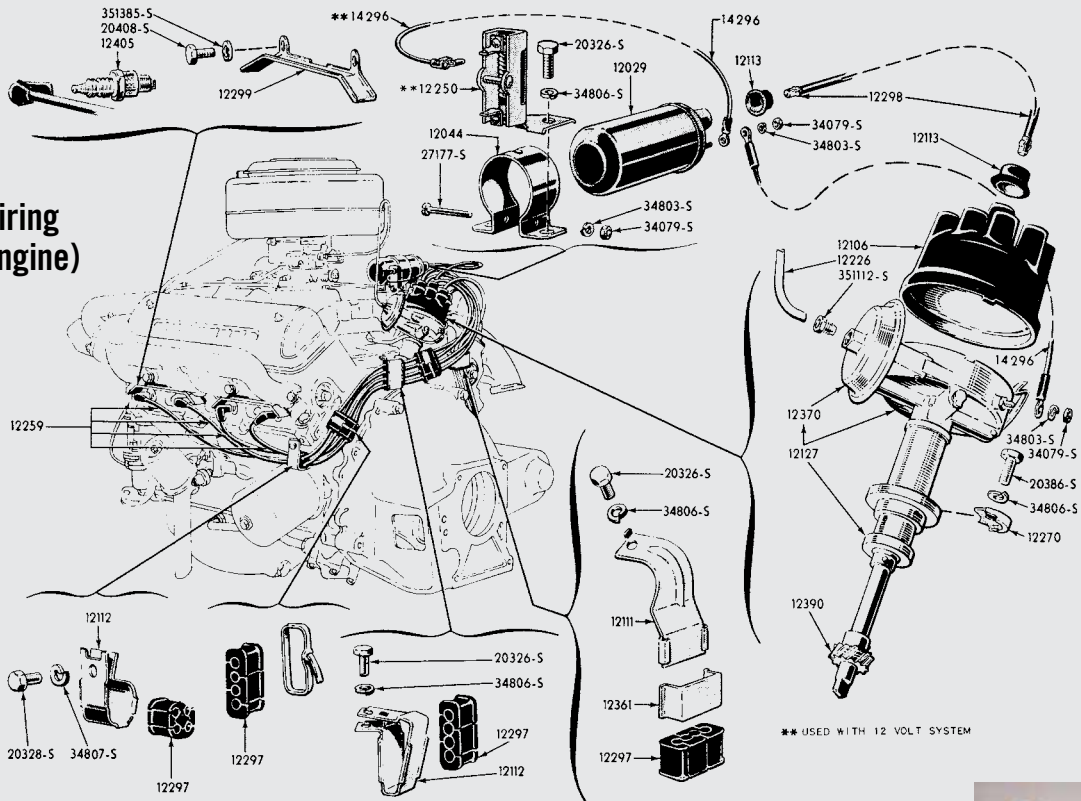

P 12370C

IGNITION & DISTRIBUTOR

1954 Ignition Wiring (8 Cylinder 239 Engine)