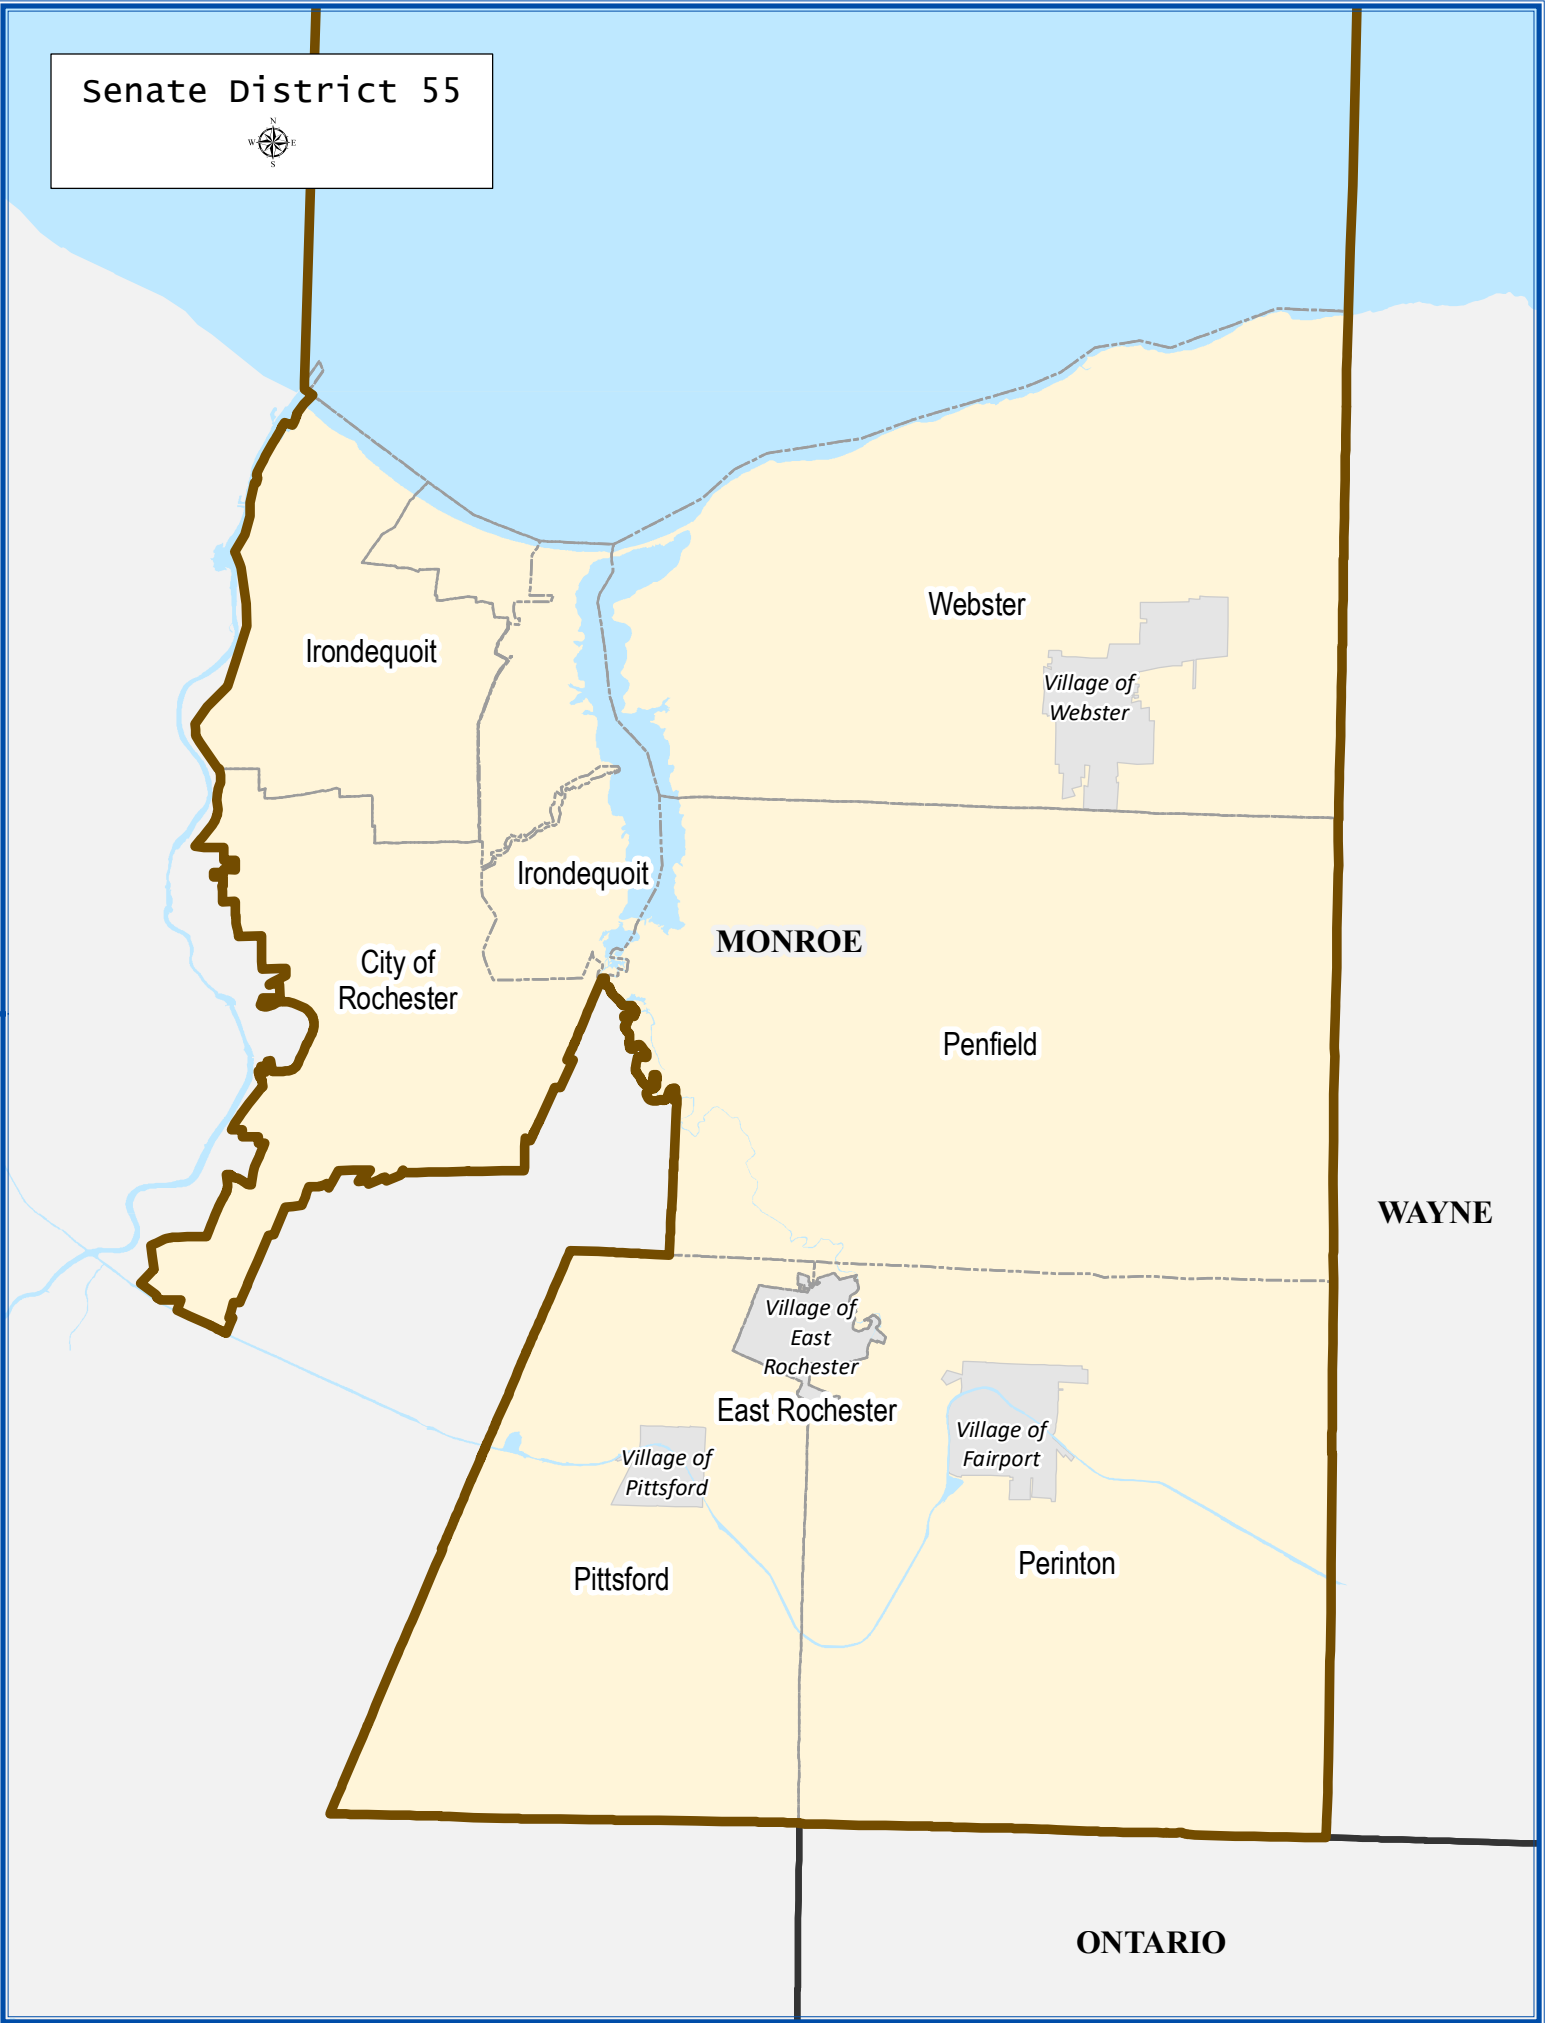

Senate District 55

## Senate District 55

Total population : 322,258  
 Deviation : 1,721  
 Deviation Percentage : 0.54

	NH White	NH Black	Hispanic	NH Asian	NH AmInd	NH Hwn	NH Multi	NH Other
Total	224,438	39,779	33,079	10,941	449	65	12,368	1,139
% of Total	69.65	12.34	10.26	3.40	0.14	0.02	3.84	0.35
Total 18+	187,945	29,535	22,377	8,685	372	56	7,488	868
% of 18+	73.04	11.48	8.70	3.38	0.14	0.02	2.91	0.34
Department of Justice								
	NH White	NH Black	Hispanic	NH Asian	NH AmInd	NH Hwn	NH Multi	NH Other
Total	224,438	43,140	33,079	13,404	2,538	141	1,722	3,796
% of Total	69.65	13.39	10.26	4.16	0.79	0.04	0.53	1.18
Total 18+	187,945	31,224	22,377	9,851	1,974	105	1,096	2,754
% of 18+	73.04	12.13	8.70	3.83	0.77	0.04	0.43	1.07