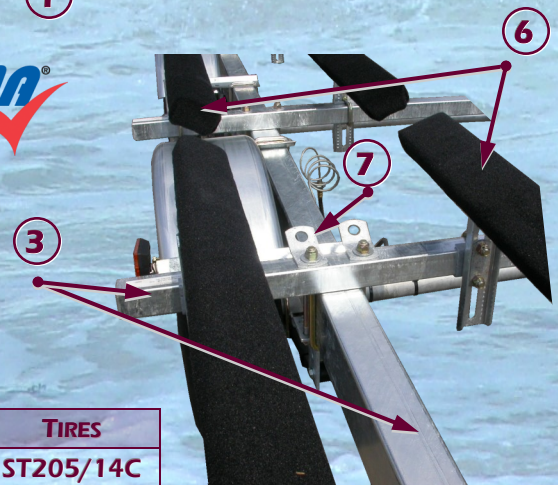

New Product Announcement

LOAD RITE

4-PLACE PWC

1. LED taillights - *standard*
2. Galvanized rims and 14" DOT highway rated tires
3. Galvanized steel frame components
4. Twin fully adjustable winchstands with 900 lb winches
5. Hydraulic surge drum brakes
6. Fully adjustable carpeted pressure-treated wood bunks
7. Multiple tie down points
8. Galvanized leaf-spring axles with greaseable hubs
9. Tongue jack - *standard*
10. Attractive graphics

MODELS	UNITS	AXLES	BRAKES	OAL	OAW	CAPACITY	TIRES
WV25T5000GG1	4	2 SPRING	1, 2	29' 3"	86"	5,000	ST205/14C

**Two Year Coupler to Taillight
Warranty - Proudly supporting our
products for over 25 years**