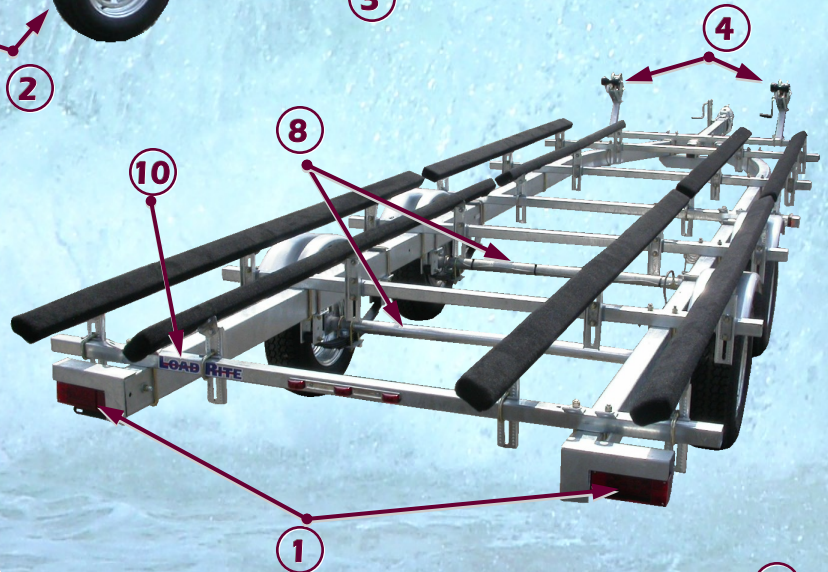

New Product Announcement

LOAD RITE

4-PLACE PWC

1. LED taillights - *standard*
2. Galvanized rims and 14" DOT highway rated tires
3. Galvanized steel frame components
4. Twin fully adjustable winchstands with 900 lb winches
5. Hydraulic surge drum brakes
6. Fully adjustable carpeted pressure-treated wood bunks
7. Multiple tie down points
8. Galvanized leaf-spring axles with greaseable hubs
9. Tongue jack - *standard*
10. Attractive graphics

MODELS	UNITS	AXLES	BRAKES	OAL	OAW	CAPACITY	TIRES
WV25T5000GG1	4	2 SPRING	1, 2	29' 3"	86"	5,000	ST205/14C

**Two Year Coupler to Taillight
Warranty - Proudly supporting our
products for over 25 years**