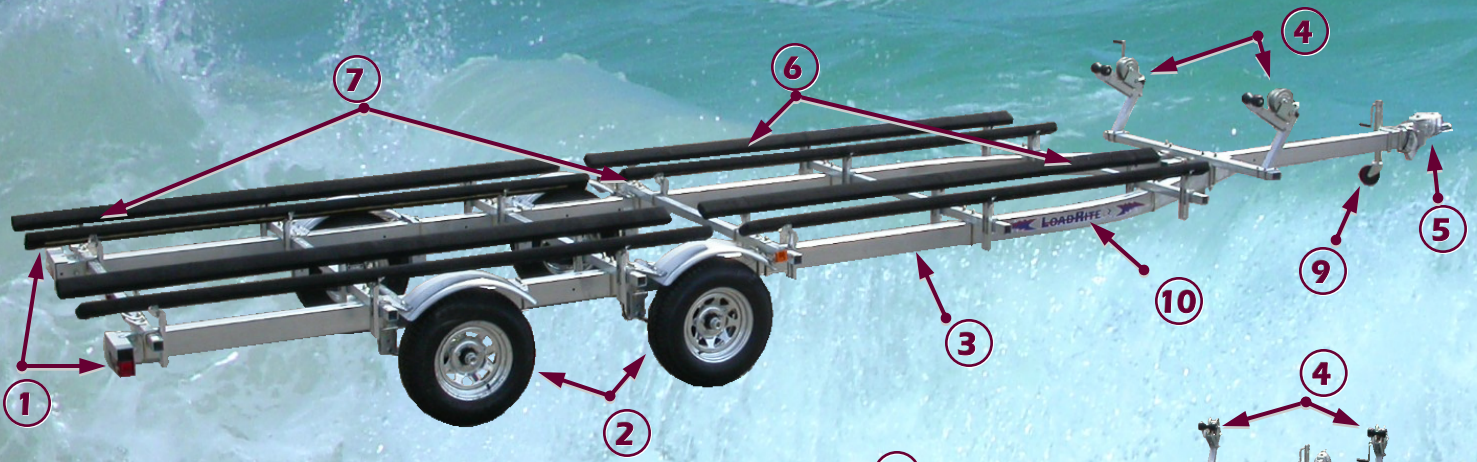

New Product Announcement

LOAD RITE

4-PLACE PWC

1. LED taillights - *standard*
2. Galvanized rims and 14" DOT highway rated tires
3. Galvanized steel frame components
4. Twin fully adjustable winchstands with 900 lb winches
5. Hydraulic surge drum brakes
6. Fully adjustable carpeted pressure-treated wood bunks
7. Multiple tie down points
8. Galvanized leaf-spring axles with greaseable hubs
9. Tongue jack - *standard*
10. Attractive graphics

MODELS	UNITS	AXLES	BRAKES	OAL	OAW	CAPACITY	TIRES
WV25T5000GG1	4	2 SPRING	1, 2	29' 3"	86"	5,000	ST205/14C

**Two Year Coupler to Taillight
Warranty - Proudly supporting our
products for over 25 years**