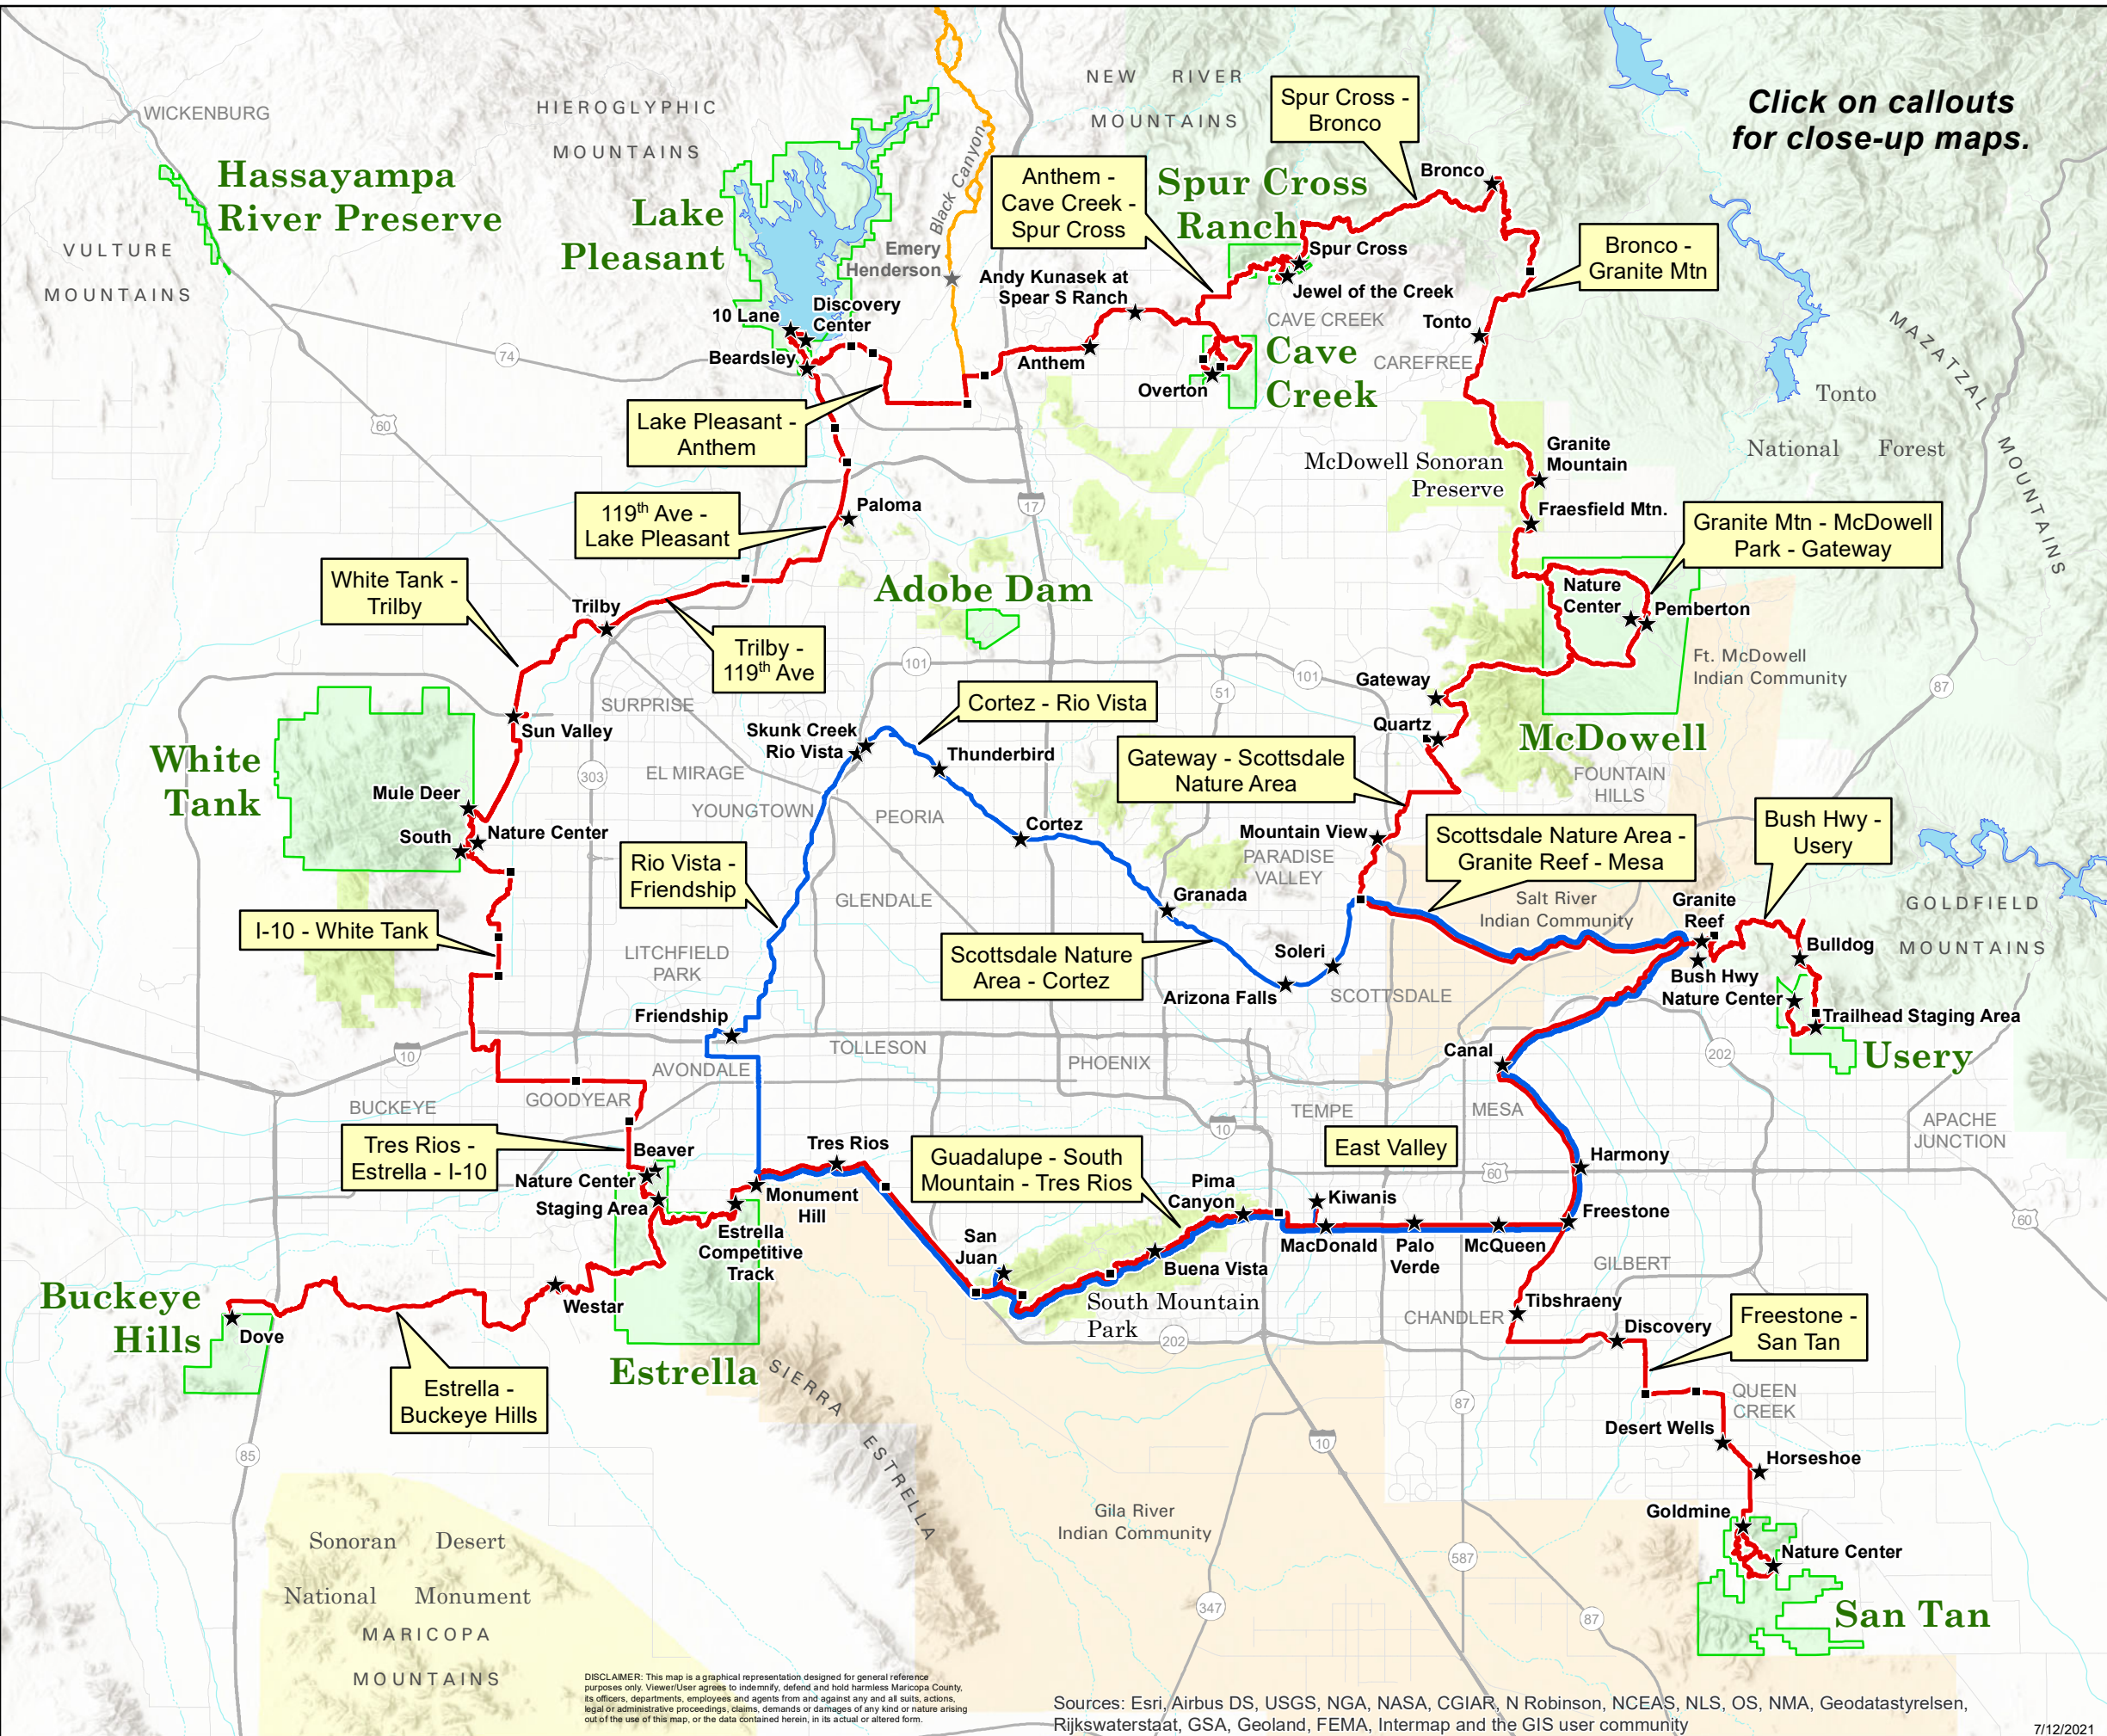

Maricopa Trail and Sun Circle Trail

Click on callouts for close-up maps.

Sources: Esri, Airbus DS, USGS, NGA, NASA, CGIAR, N Robinson, NCEAS, NLS, OS, NMA, Geodastystyrelsen, Rijkswaterstaat, GSA, Geoland, FEMA, Intermap and the GIS user community

7/12/2021

Maricopa County
Parks and Recreation Department