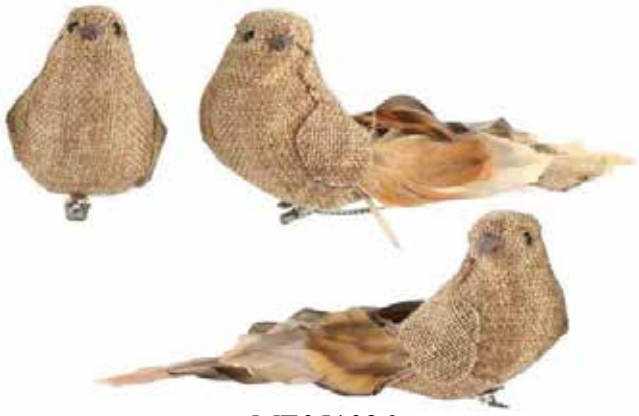

DL3510
10" Lined Stained Baskets
\$55.50 Pkg of 6

1827G
6.5" Fall Rope Pot Baskets
\$37.50 Pkg of 6 Assorted

DL5372
4" Lined Metal Pot Covers With Leaves
\$45.00 Per Dozen

DL4297
6.5" Round Chipwood
Rustic Pot Cover
\$33.75 Set of 3

ME051036
7" Tweed Birds
Regular: \$22.50 Per Dozen
Special: \$15.00 Per Dozen

49601
11" Mixed Fall Dried Bag
\$15.50 Per Bag
Brown or White

12369
32" Palm Five Finger
\$7.50 Pkg of 2

MW5377
3.75" Velvet Birds
\$16.20 Per Dozen Assorted