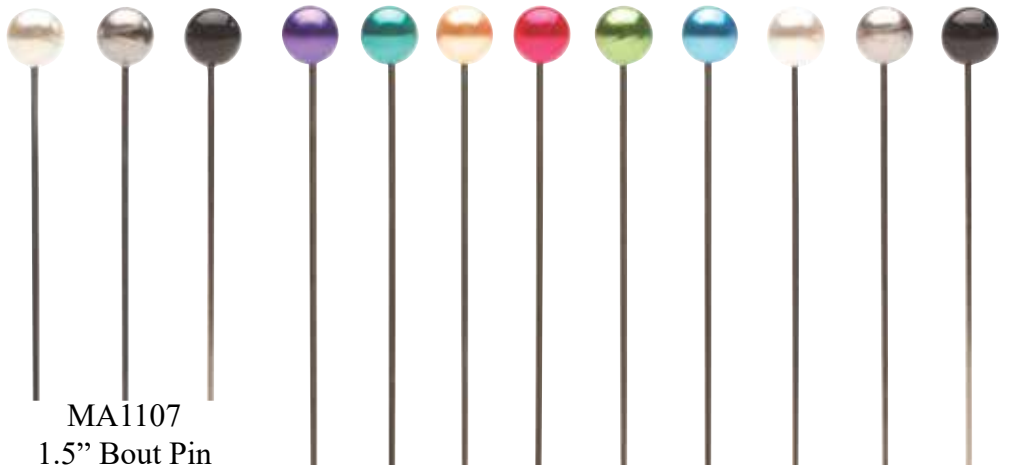

MA1107

1.5" Bout Pin

$5.00 Box of 144

Black or White

MA1102

2" Corsage Pin

$5.20 Box of 144

Black, Gold, Pewter, Purple, Red,
Silver, Tangerine, White, Yellow

Limited: Fuchsia or Pink
$2.50 Pkg of 144

Hot Pink, Red, Pewter
$4.25 Box of 144