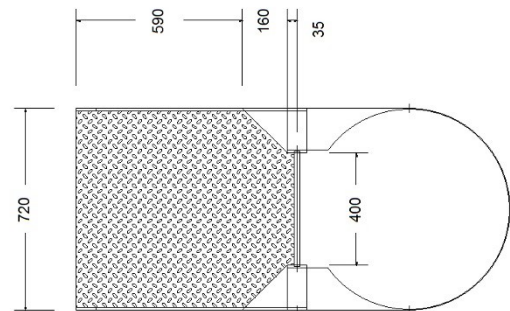

MAXMADE LIMITED

Cat Ladders

Cat Ladders

In conjunction with the customers requirements and their design, we manufacture cat ladders complete with landings and hoops for use where safe passage is required to rooftops, access equipment, or raised areas.

PRODUCT FEATURES

- Manufactured to BS4211:2005 requirements
- Manufactured from S275 Mild Steel
- Hot Dipped Galvanised to BS EN ISO 1461
- All fixings are Zinc Plated to BS3382
- Fixings for attaching to building not supplied.
- Special coatings available – powder coating to BS EN 13438
- Manufactured in the UK to ISO 9001 Management System.

Typical Cat ladder Dimensions:

Contact our sales team for more information on any of our range of products.

Hemmings Way, Off Stoney Lane,
 Rainhill, Prescot, Merseyside L35 9ND
www.maxmade.com sales@maxmade.com
 Telephone: 0151 430 9797
 Fax: 0151 493 1320