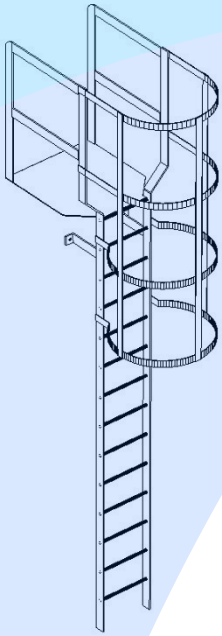

MAXMADE LIMITED

Cat Ladders

Cat Ladders

In conjunction with the customers requirements and their design, we manufacture cat ladders complete with landings and hoops for use where safe passage is required to rooftops, access equipment, or raised areas.

PRODUCT FEATURES

- Manufactured to BS4211:2005 requirements
- Manufactured from S275 Mild Steel
- Hot Dipped Galvanised to BS EN ISO 1461
- All fixings are Zinc Plated to BS3382
- Fixings for attaching to building not supplied.
- Special coatings available – powder coating to BS EN 13438
- Manufactured in the UK to ISO 9001 Management System.

Typical Cat ladder Dimensions:

Contact our sales team for more information on any of our range of products.

Hemmings Way, Off Stoney Lane,
 Rainhill, Prescot, Merseyside L35 9ND
www.maxmade.com sales@maxmade.com
 Telephone: 0151 430 9797
 Fax: 0151 493 1320