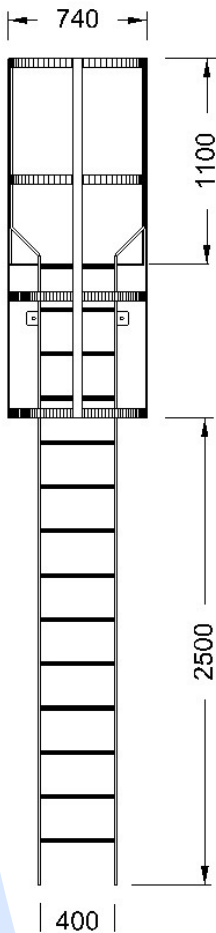

MAXMADE LIMITED

Cat Ladders

Cat Ladders

In conjunction with the customers requirements and their design, we manufacture cat ladders complete with landings and hoops for use where safe passage is required to rooftops, access equipment, or raised areas.

PRODUCT FEATURES

- Manufactured to BS4211:2005 requirements
- Manufactured from S275 Mild Steel
- Hot Dipped Galvanised to BS EN ISO 1461
- All fixings are Zinc Plated to BS3382
- Fixings for attaching to building not supplied.
- Special coatings available – powder coating to BS EN 13438
- Manufactured in the UK to ISO 9001 Management System.

Typical Cat ladder Dimensions:

Contact our sales team for more information on any of our range of products.

Hemmings Way, Off Stoney Lane,
 Rainhill, Prescot, Merseyside L35 9ND
www.maxmade.com sales@maxmade.com
 Telephone: 0151 430 9797
 Fax: 0151 493 1320