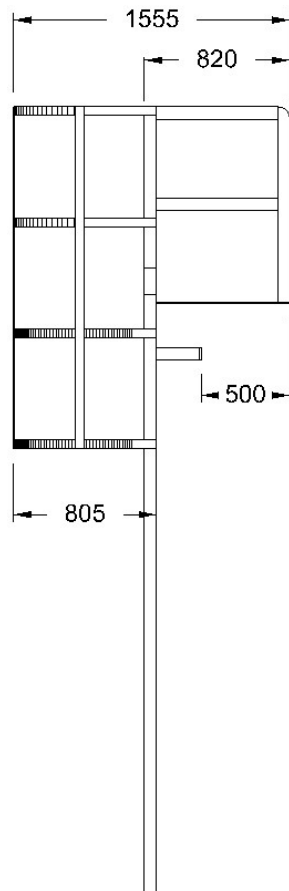

MAXMADE LIMITED

Cat Ladders

Cat Ladders

In conjunction with the customers requirements and their design, we manufacture cat ladders complete with landings and hoops for use where safe passage is required to rooftops, access equipment, or raised areas.

Typical Cat ladder Dimensions:

Contact our sales team for more information on any of our range of products.

Hemmings Way, Off Stoney Lane,
 Rainhill, Prescot, Merseyside L35 9ND
www.maxmade.com sales@maxmade.com
 Telephone: 0151 430 9797
 Fax: 0151 493 1320