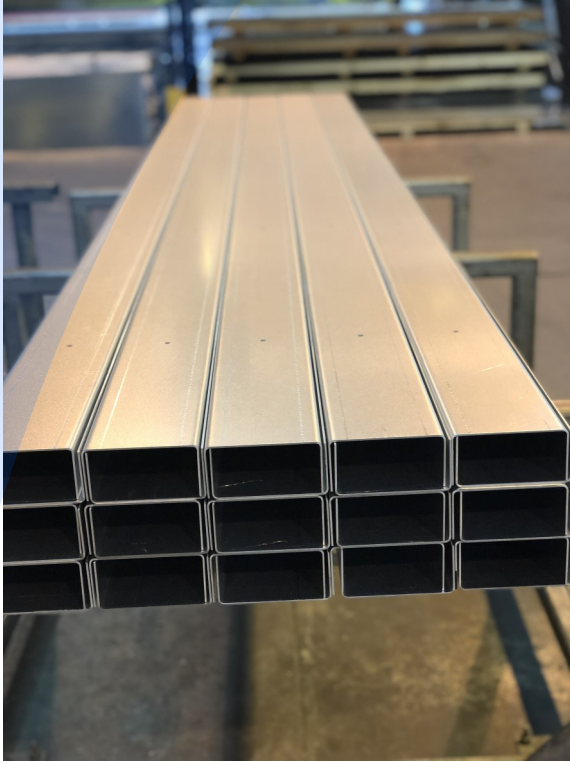

MAXMADE LIMITED

Fabrications

Fabrications

Maxmade Limited offer a wide variety of fabrication solutions to suit your needs. We can cut and fold up to 3000mm wide flashings and capping's from angles, zeds, channels and canopies. We can do this in a variety of materials. We may also be able to help with your bespoke welding and fabrication needs. Please contact sales@maxmade.com with any enquiries.

Fax: 0151 493 1320

Fabrications

Maxmade Limited offer a wide variety of fabrication solutions to suit your needs. We can cut and fold up to 3000mm wide flashings and capping's from angles, zeds, channels and canopies. We can do this in a variety of materials. We may also be able to help with your bespoke welding and fabrication needs. Please contact sales@maxmade.com with any enquiries.

Fabrications

Maxmade Limited offer a wide variety of fabrication solutions to suit your needs. We can cut and fold up to 3000mm wide flashings and capping's from angles, zeds, channels and canopies. We can do this in a variety of materials. We may also be able to help with your bespoke welding and fabrication needs. Please contact sales@maxmade.com with any enquiries.