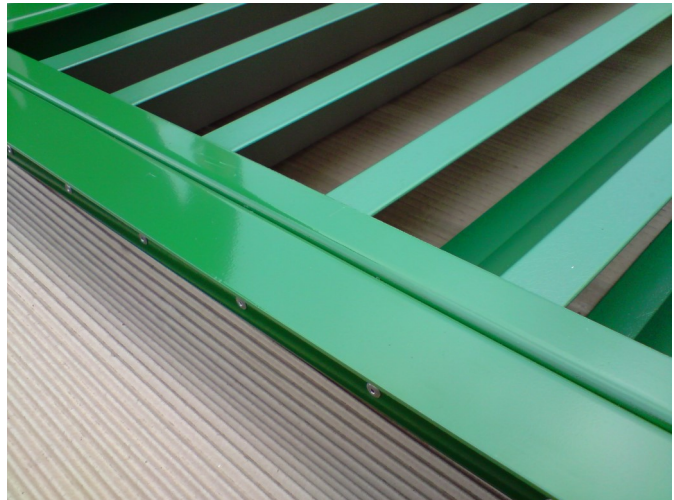

MAXMADE LIMITED

Fabrications

Fabrications

Maxmade Limited offer a wide variety of fabrication solutions to suit your needs. We can cut and fold up to 3000mm wide flashings and capping's from angles, zeds, channels and canopies. We can do this in a variety of materials. We may also be able to help with your bespoke welding and fabrication needs. Please contact sales@maxmade.com with any enquiries.

Fax: 0151 493 1320

Fabrications

Maxmade Limited offer a wide variety of fabrication solutions to suit your needs. We can cut and fold up to 3000mm wide flashings and capping's from angles, zeds, channels and canopies. We can do this in a variety of materials. We may also be able to help with your bespoke welding and fabrication needs. Please contact sales@maxmade.com with any enquiries.

Fabrications

Maxmade Limited offer a wide variety of fabrication solutions to suit your needs. We can cut and fold up to 3000mm wide flashings and capping's from angles, zeds, channels and canopies. We can do this in a variety of materials. We may also be able to help with your bespoke welding and fabrication needs. Please contact sales@maxmade.com with any enquiries.