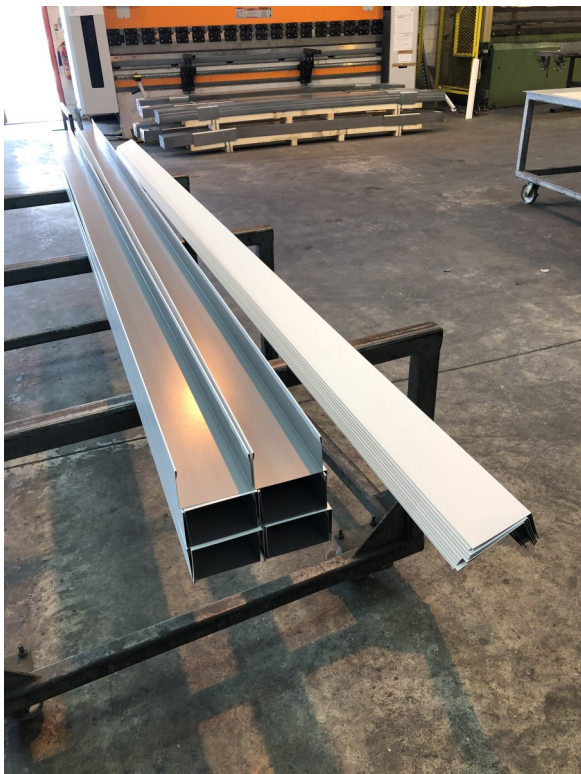

MAXMADE LIMITED

Fabrications

Fabrications

Maxmade Limited offer a wide variety of fabrication solutions to suit your needs. We can cut and fold up to 3000mm wide flashings and capping's from angles, zeds, channels and canopies. We can do this in a variety of materials. We may also be able to help with your bespoke welding and fabrication needs. Please contact sales@maxmade.com with any enquiries.

Fax: 0151 493 1320

Fabrications

Maxmade Limited offer a wide variety of fabrication solutions to suit your needs. We can cut and fold up to 3000mm wide flashings and capping's from angles, zeds, channels and canopies. We can do this in a variety of materials. We may also be able to help with your bespoke welding and fabrication needs. Please contact sales@maxmade.com with any enquiries.

Fabrications

Maxmade Limited offer a wide variety of fabrication solutions to suit your needs. We can cut and fold up to 3000mm wide flashings and capping's from angles, zeds, channels and canopies. We can do this in a variety of materials. We may also be able to help with your bespoke welding and fabrication needs. Please contact sales@maxmade.com with any enquiries.