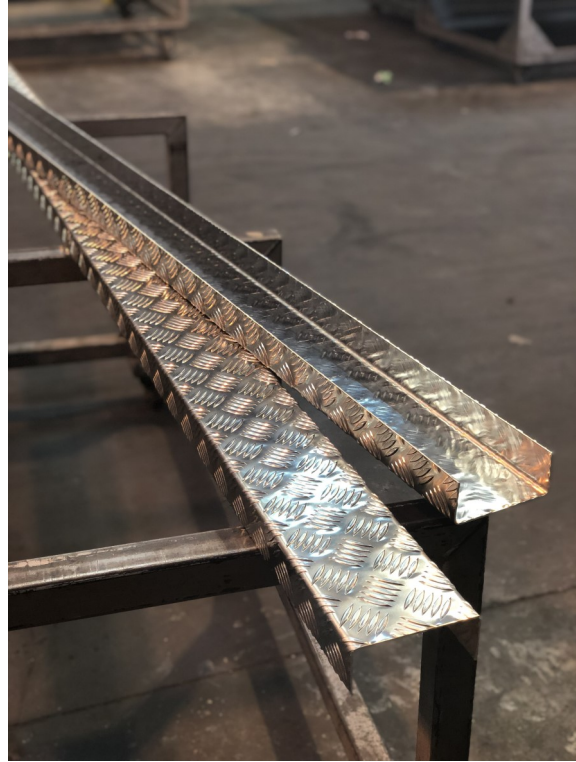

MAXMADE LIMITED

Fabrications

Fabrications

Maxmade Limited offer a wide variety of fabrication solutions to suit your needs. We can cut and fold up to 3000mm wide flashings and capping's from angles, zeds, channels and canopies. We can do this in a variety of materials. We may also be able to help with your bespoke welding and fabrication needs. Please contact sales@maxmade.com with any enquiries.

Fax: 0151 493 1320

Fabrications

Maxmade Limited offer a wide variety of fabrication solutions to suit your needs. We can cut and fold up to 3000mm wide flashings and capping's from angles, zeds, channels and canopies. We can do this in a variety of materials. We may also be able to help with your bespoke welding and fabrication needs. Please contact sales@maxmade.com with any enquiries.

Fabrications

Maxmade Limited offer a wide variety of fabrication solutions to suit your needs. We can cut and fold up to 3000mm wide flashings and capping's from angles, zeds, channels and canopies. We can do this in a variety of materials. We may also be able to help with your bespoke welding and fabrication needs. Please contact sales@maxmade.com with any enquiries.