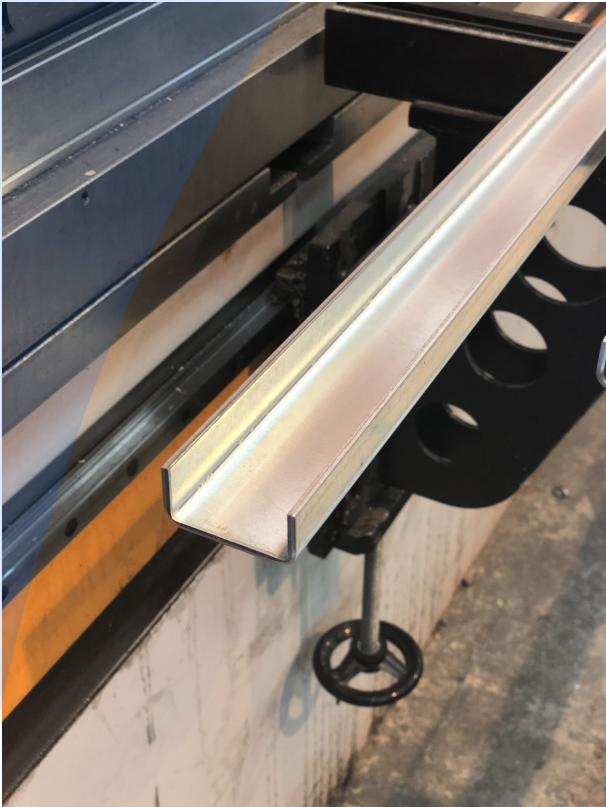

MAXMADE LIMITED

Fabrications

Fabrications

Maxmade Limited offer a wide variety of fabrication solutions to suit your needs. We can cut and fold up to 3000mm wide flashings and capping's from angles, zeds, channels and canopies. We can do this in a variety of materials. We may also be able to help with your bespoke welding and fabrication needs. Please contact sales@maxmade.com with any enquiries.

Fax: 0151 493 1320

Fabrications

Maxmade Limited offer a wide variety of fabrication solutions to suit your needs. We can cut and fold up to 3000mm wide flashings and capping's from angles, zeds, channels and canopies. We can do this in a variety of materials. We may also be able to help with your bespoke welding and fabrication needs. Please contact sales@maxmade.com with any enquiries.

Fabrications

Maxmade Limited offer a wide variety of fabrication solutions to suit your needs. We can cut and fold up to 3000mm wide flashings and capping's from angles, zeds, channels and canopies. We can do this in a variety of materials. We may also be able to help with your bespoke welding and fabrication needs. Please contact sales@maxmade.com with any enquiries.