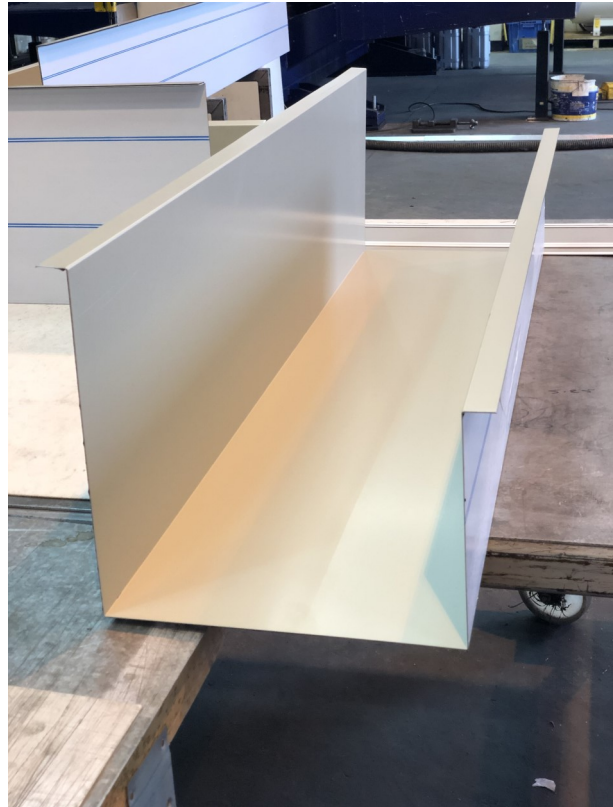

MAXMADE LIMITED

Fabrications

Fabrications

Maxmade Limited offer a wide variety of fabrication solutions to suit your needs. We can cut and fold up to 3000mm wide flashings and capping's from angles, zeds, channels and canopies. We can do this in a variety of materials. We may also be able to help with your bespoke welding and fabrication needs. Please contact sales@maxmade.com with any enquiries.

Fax: 0151 493 1320

Fabrications

Maxmade Limited offer a wide variety of fabrication solutions to suit your needs. We can cut and fold up to 3000mm wide flashings and capping's from angles, zeds, channels and canopies. We can do this in a variety of materials. We may also be able to help with your bespoke welding and fabrication needs. Please contact sales@maxmade.com with any enquiries.

Fabrications

Maxmade Limited offer a wide variety of fabrication solutions to suit your needs. We can cut and fold up to 3000mm wide flashings and capping's from angles, zeds, channels and canopies. We can do this in a variety of materials. We may also be able to help with your bespoke welding and fabrication needs. Please contact sales@maxmade.com with any enquiries.