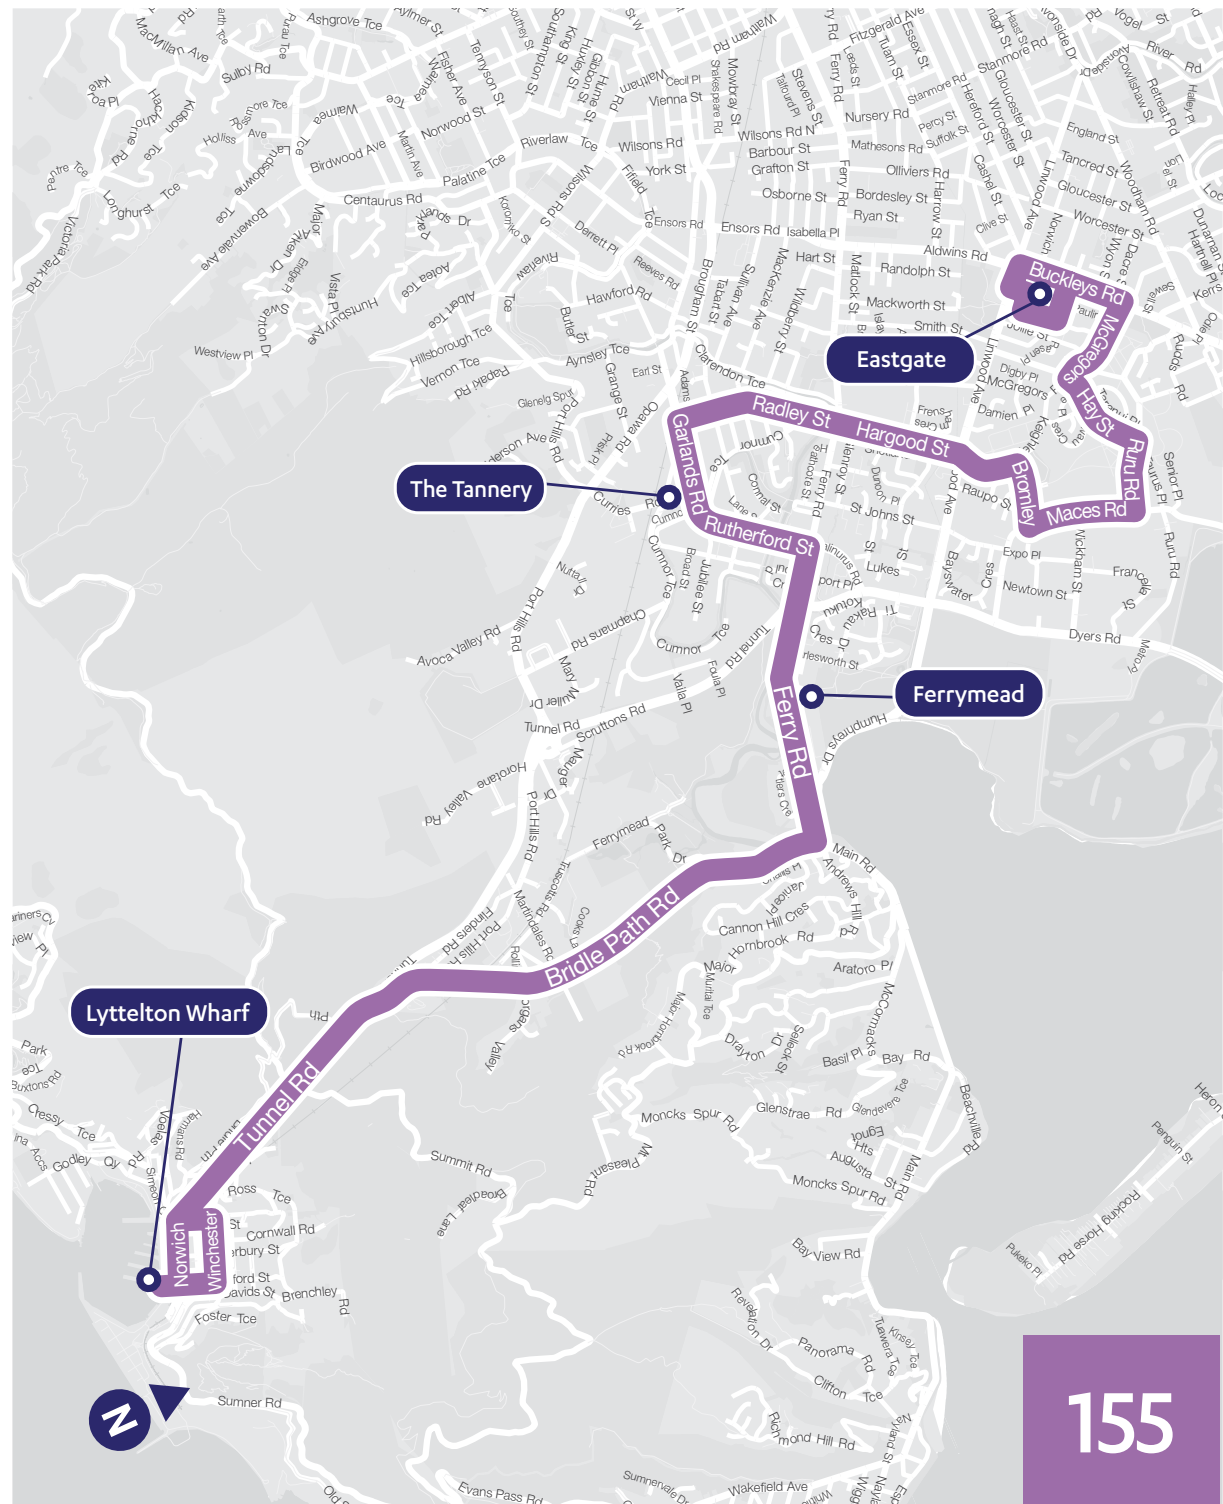

155

Bus Route

-  Lyttelton Wharf
-  Ferrymead
-  Tannery (Garlands Rd)
-  Eastgate

Key

-  Connect to other routes
-  Key stops

Weekends and Public holidays:

On all weekends, public holidays and between 26 December and 2 January this service does not operate.

From Lyttelton to Eastgate

Monday – Friday	AM	PM	
Lyttelton Wharf	9.30	11.20	12.45
Ferrymead	9.42	11.32	12.57
Tannery (Garlands Rd)	9.46	11.36	1.01
Eastgate	10.03	11.53	1.18

From Eastgate to Lyttelton

Monday – Friday	AM	PM	
Eastgate	10.30	12.00	2.30
Tannery (Garlands Rd)	10.47	12.17	2.47
Ferrymead	10.51	12.21	2.51
Lyttelton Wharf	11.08	12.38	3.08