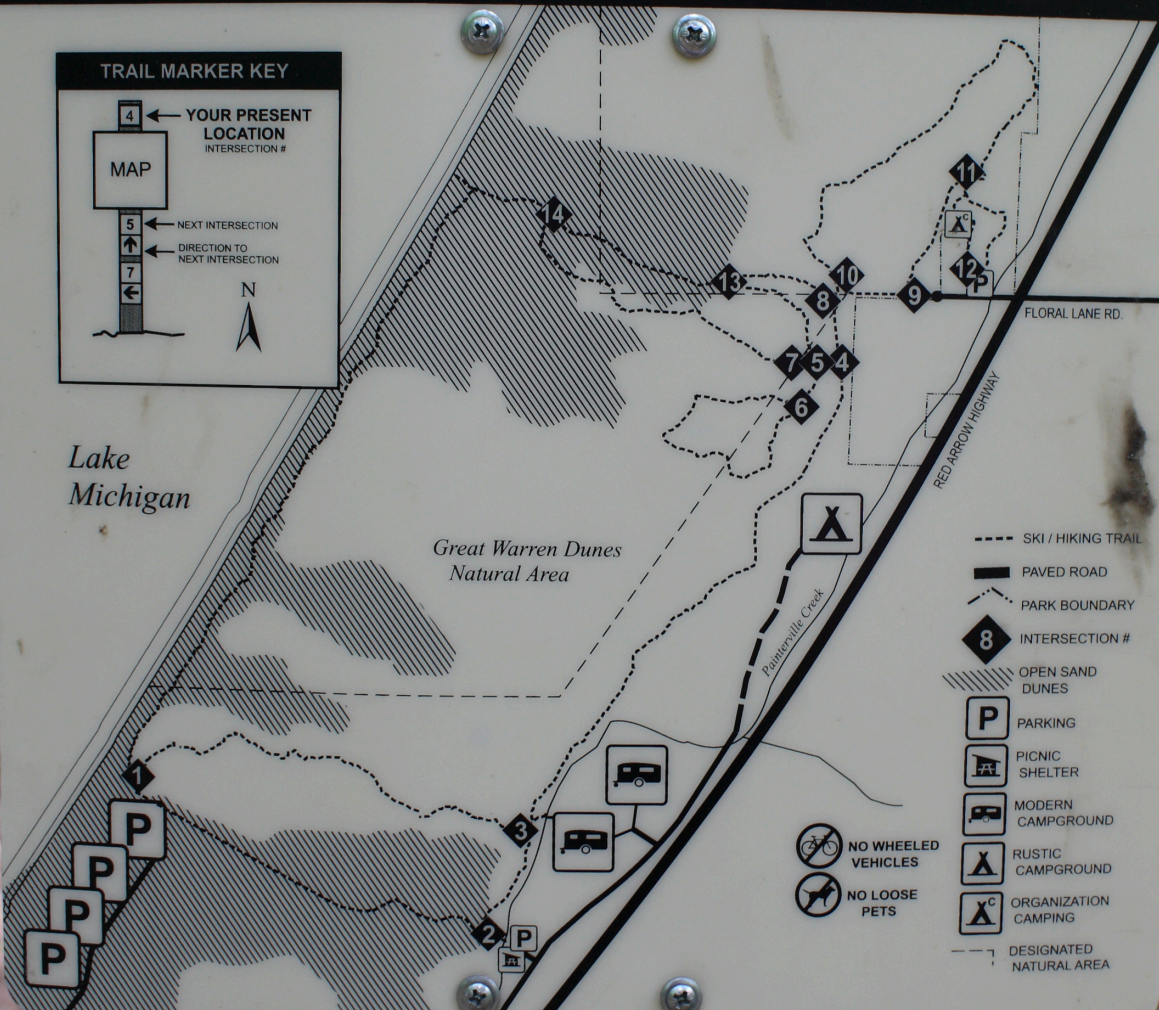

WARREN DUNES STATE PARK

HIKING TRAILS

TRAIL MARKER KEY

4 ← YOUR PRESENT LOCATION
INTERSECTION #

MAP

5 ← NEXT INTERSECTION

7 ← DIRECTION TO NEXT INTERSECTION

N

- SKI / HIKING TRAIL
- PAVED ROAD
- - - PARK BOUNDARY
- ◆ 8 INTERSECTION #
- ▨ OPEN SAND DUNES
- P PARKING
- ⛺ PICNIC SHELTER
- ⛴ MODERN CAMPGROUND
- ⛶ RUSTIC CAMPGROUND
- ⛶^C ORGANIZATION CAMPING
- - - DESIGNATED NATURAL AREA

- ⊘ NO WHEELED VEHICLES
- ⊘ NO LOOSE PETS