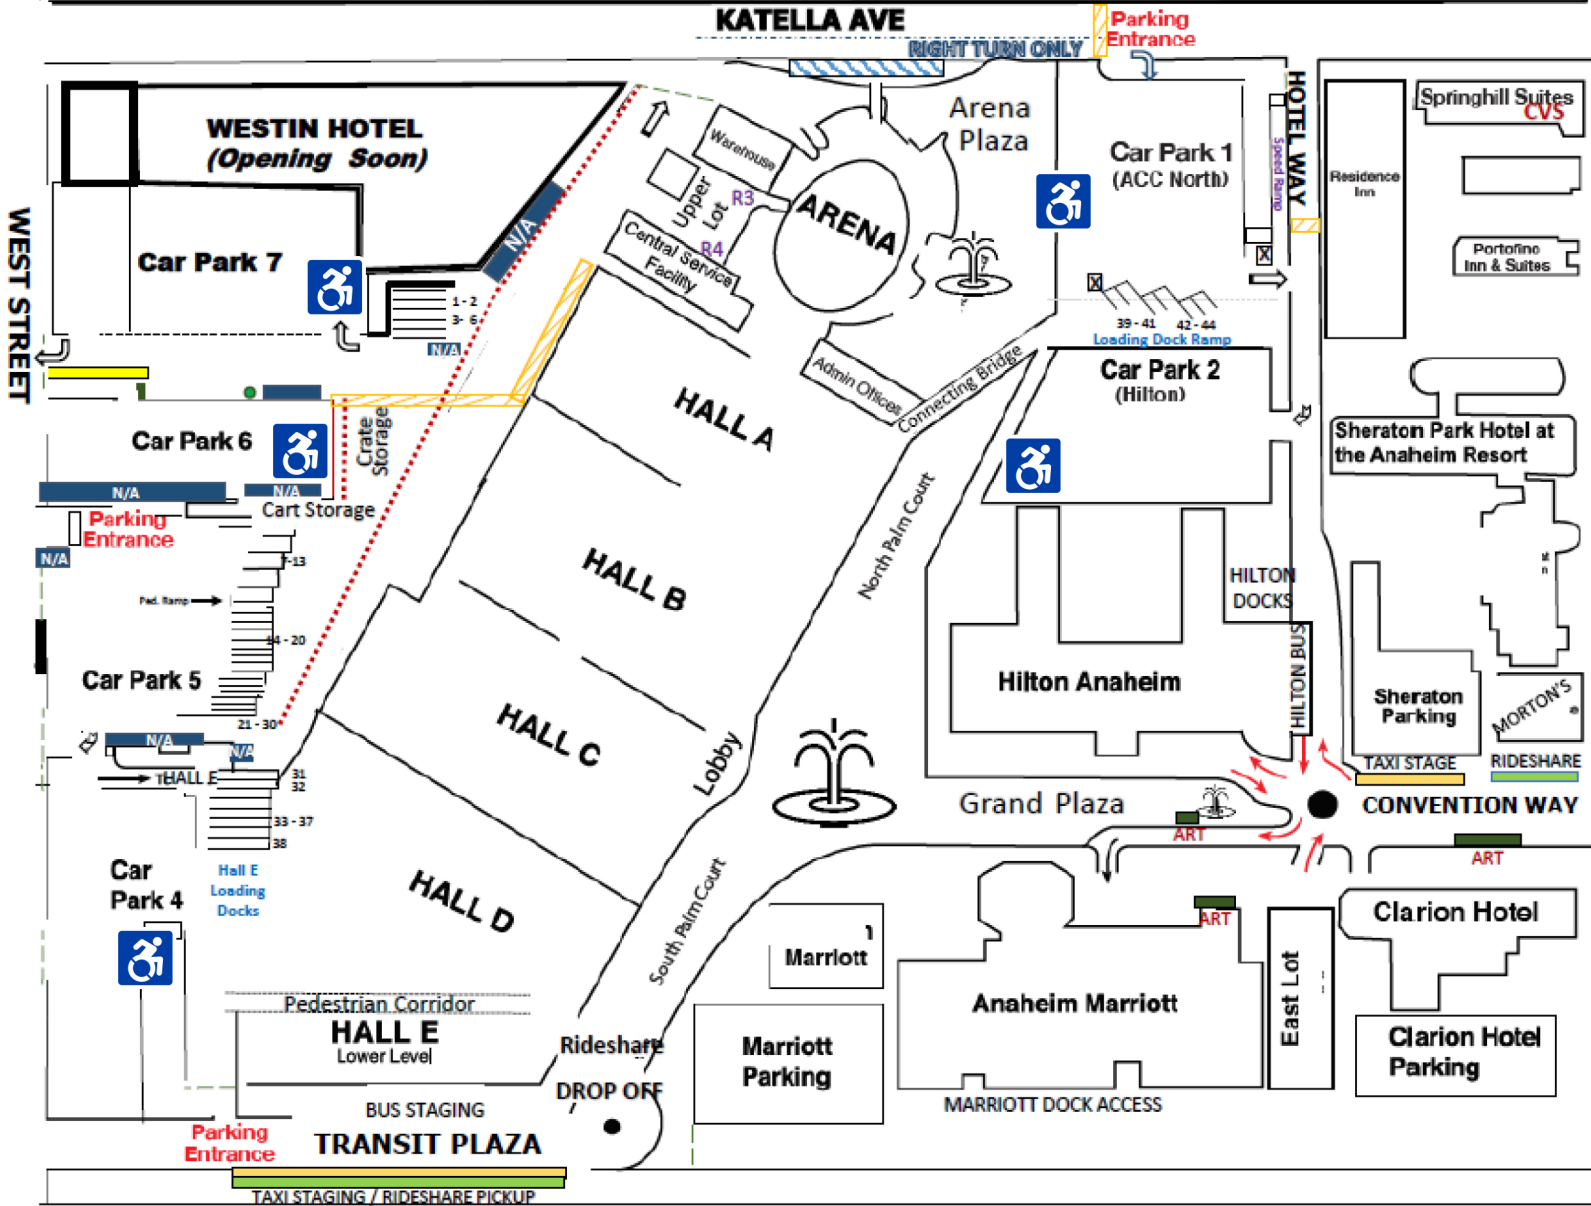

BLAND DRIVE

ANAHEIM CONVENTION CENTER PARKING GUIDE

Disney Portal

DISNEY WAY

ACC Parking at The Shops at Anaheim Gardenwalk

Hyatt House
Walgreens

Disney's Toy Story Parking

Updated 01/29/2021