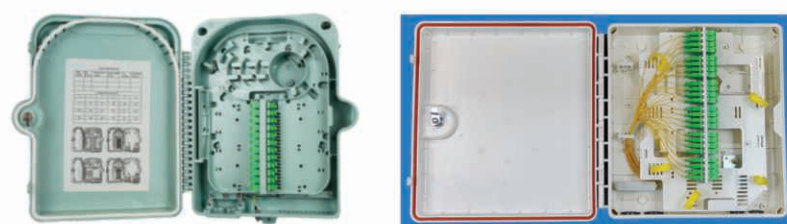

*Connecting Communities:
NetSource Broadband Solutions*

1 = Adapter Panels & Cassettes

2 = Fiber Cords

3 = MTP® & Multifiber Cables

4 = SC/APC Pigtails/Splitters

5 = MDU Enclosures

6 = Pullable and Pushable Cables

7 = Multiport Terminals (MST) and Squid Assemblies

8 = Bulk Cable

9 = Drop Cables

10 = Fiber Splice Terminals (OST, SFST)

11 = Network Interface Devices (NID)

With over 30 years of unparalleled expertise in the fiber industry, we prioritize reliability and peace of mind. We understand the challenges you face when delivering high-quality connections, and our carefully crafted products ensure flawless performance every time.