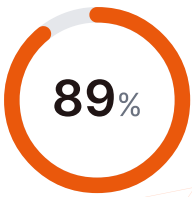

Kelton Johnson

Marketing Manager

✉ kelton@neuroworx.io

Score

Summary

- Kelton's top scoring test was **Email Marketing Manager** with a score of **90%**.
- Kelton consistently scored **above the global average** across tests.
- Kelton **answered all questions in every test**, indicating thoroughness and good time management.