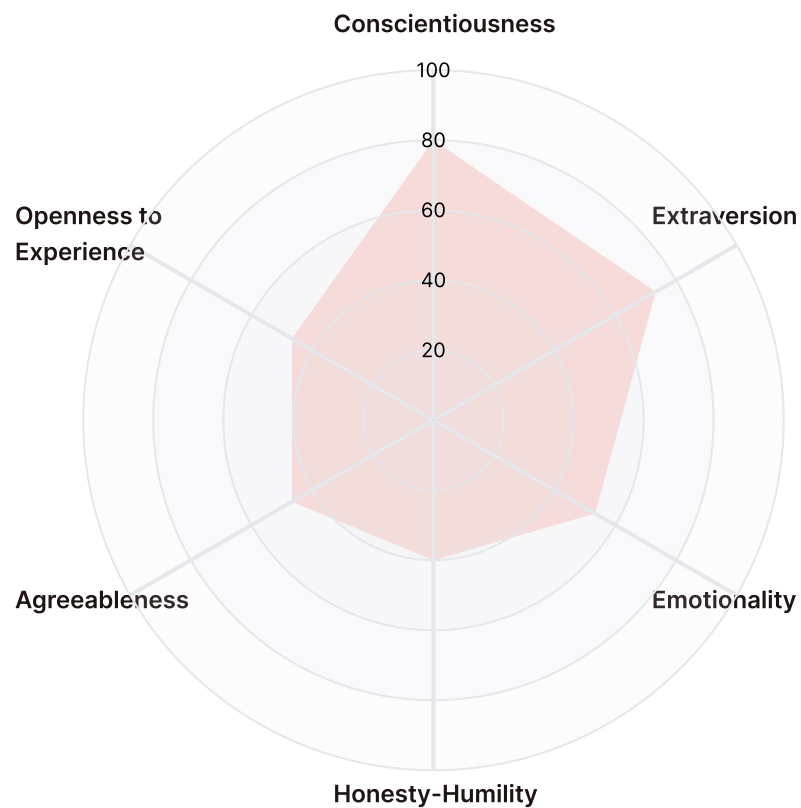

Dimensions

Drives breakdown

27 Feb 2024

Email Marketing Manager

- Displaying high **emotional intelligence**, Kelton adeptly understands and manages emotions.
- Kelton's **problem-solving** abilities drive innovative solutions in challenging situations.
- Kelton's **leadership** qualities are evident in their ability to motivate and guide their team.
- Kelton shows remarkable **open-mindedness**, embracing new ideas and perspectives.

Choice pattern analysis

Skills breakdown

27 Feb 2024

Personality

- Kelton showcases high **conscientiousness**, reflecting **organization, diligence** and **precision** in work.
- Kelton displays high levels of **sociability, talkativeness** and **liveliness** in social situations.
- Kelton displays a solid foundation in **managing emotional situations effectively**.
- Kelton is highly likely to value both **cooperation** and **assertiveness**.
- Kelton embraces both **tradition** and **novelty** and could be **open to new experiences**.
- Kelton maintains a balanced level of **honesty** and **humility**, valuing **sincerity** and **authenticity**.

Dimensions

Traits breakdown

27 Feb 2024

Teamwork

- Kelton scored **88%** which is well above the global average
- Kelton answered all **10** questions.
- Kelton completed the test in **9 minutes** which is within the time limit.