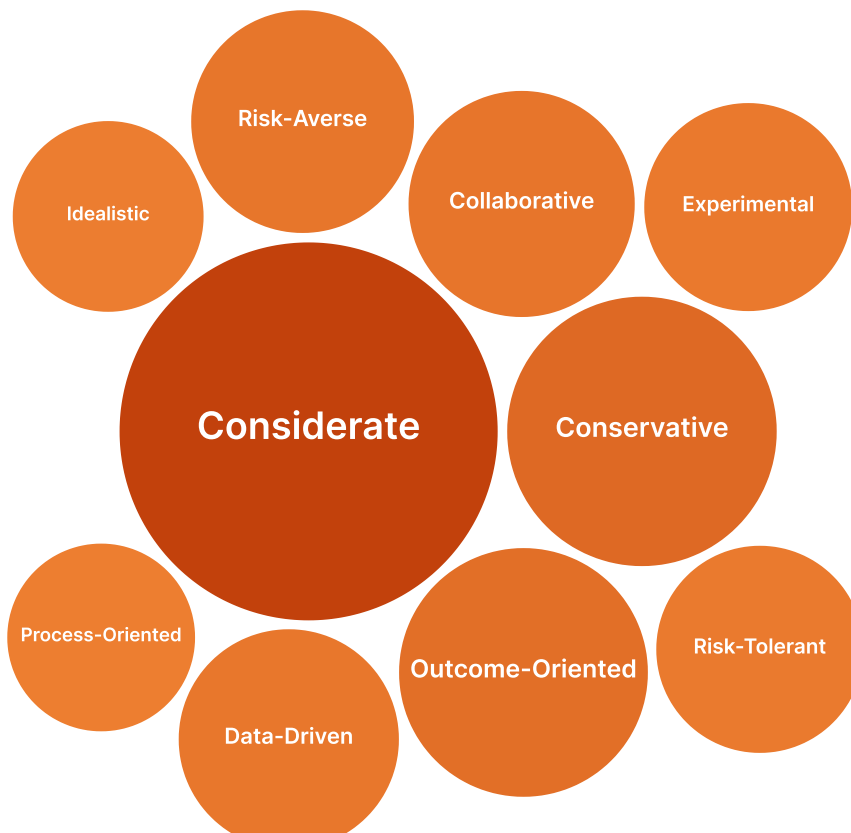

Drives

- With a strong drive for **professional growth**, Kelton seeks continuous skill development and learning opportunities.
- Kelton shows a balanced approach towards **creativity and practicality** in their work.
- Displaying solid skills in **team collaboration**, Kelton values both teamwork and individual contributions.
- Kelton values **job stability**, but also considers flexibility and change as important.

Dimensions

Drives breakdown

27 Feb 2024

Email Marketing Manager

- Displaying high **emotional intelligence**, Kelton adeptly understands and manages emotions.
- Kelton's **problem-solving** abilities drive innovative solutions in challenging situations.
- Kelton's **leadership** qualities are evident in their ability to motivate and guide their team.
- Kelton shows remarkable **open-mindedness**, embracing new ideas and perspectives.

Choice pattern analysis

Skills breakdown

27 Feb 2024

Personality

- Kelton showcases high **conscientiousness**, reflecting **organization, diligence** and **precision** in work.
- Kelton displays high levels of **sociability, talkativeness** and **liveliness** in social situations.
- Kelton displays a solid foundation in **managing emotional situations effectively**.
- Kelton is highly likely to value both **cooperation** and **assertiveness**.
- Kelton embraces both **tradition** and **novelty** and could be **open to new experiences**.
- Kelton maintains a balanced level of **honesty** and **humility**, valuing **sincerity** and **authenticity**.