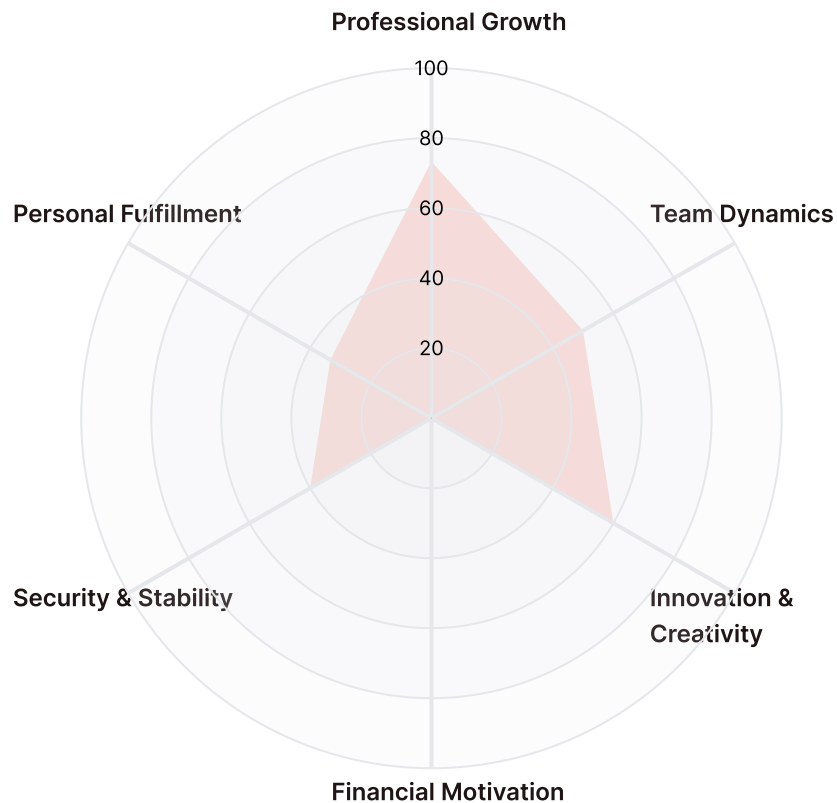

27 Feb 2024

Drives

- With a strong drive for **professional growth**, Kelton seeks continuous skill development and learning opportunities.
- Kelton shows a balanced approach towards **creativity and practicality** in their work.
- Displaying solid skills in **team collaboration**, Kelton values both teamwork and individual contributions.
- Kelton values **job stability**, but also considers flexibility and change as important.

Dimensions