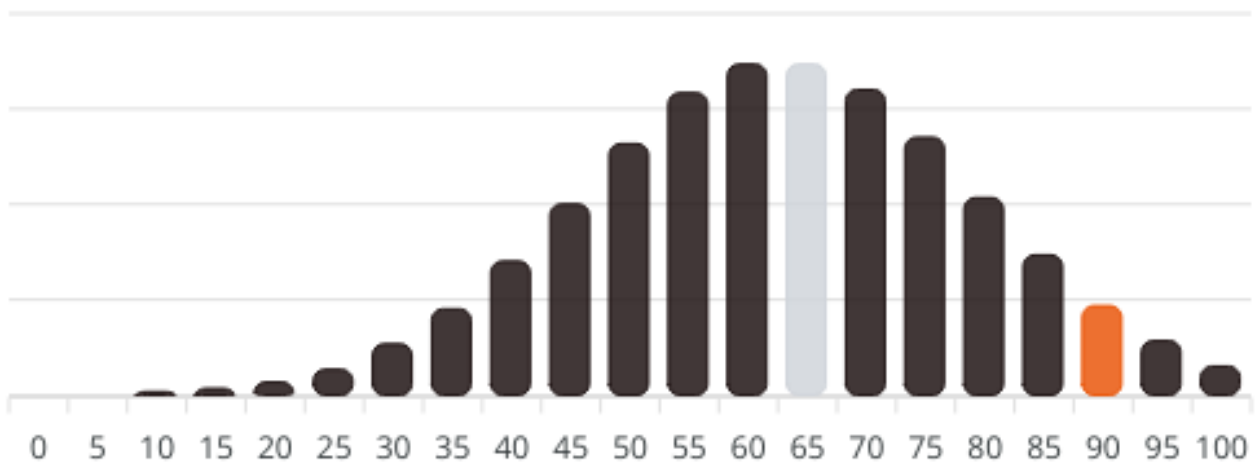

Dimensions

Traits breakdown

27 Feb 2024

Teamwork

- Kelton scored **88%** which is well above the global average
- Kelton answered all **10** questions.
- Kelton completed the test in **9 minutes** which is within the time limit.

Distribution

Candidate  Average 

88%

10 / 10

9 mins

27 Feb 2024

Google Ads

- Kelton scored **89%** which is well above the global average
- Kelton answered all **30** questions.
- Kelton completed the test in **8 minutes** which is within the time limit.