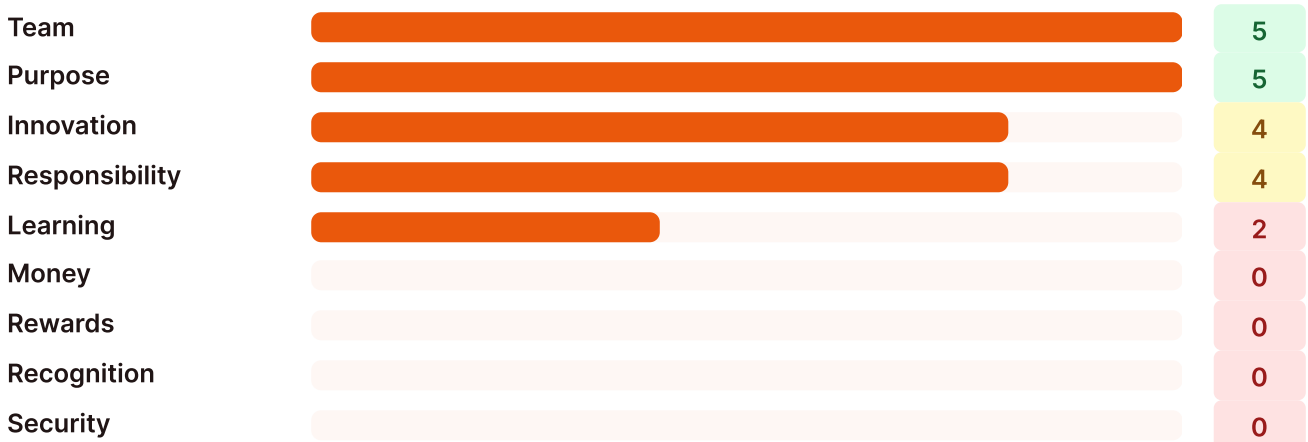

Drives breakdown