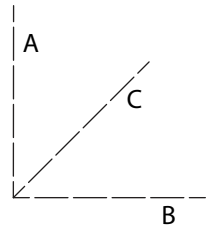

Designers:
John Lindsay and Alessandro Paradiso

Product Dimensions

34RC
round coffee table
A height - 14 in.
B width - 34 in.
C length - 34 in.

46OC
oblong coffee table
A height - 14 in.
B width - 20 in.
C length - 46 in.