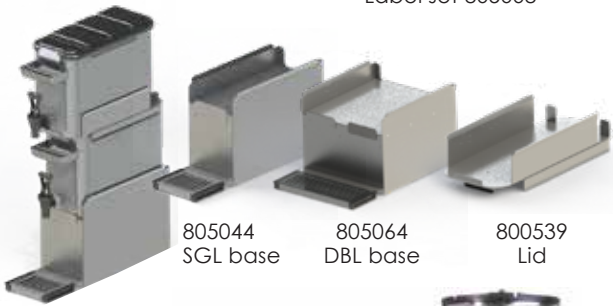

Item #	Model	Features/Description
805045	SKT	*2.0 Gallon Stainless Tall with Lid
805011	SKT	3.5 Gallon Stainless Tall with Lid
805010	SKT	3.5 Gallon Short with Lid
805006		*Drip Tray
805007		3.5 G Label, Fresh Brewed Iced Tea (FRONT LABEL Included with 805011)
805008		Branding, Complete 3 piece wrap for 3.5 Gallon Tall
805044		Single Base
805064		Double Base
800539		Stacking Lid fits all Skinny Tea

Showing (2) 2 gallon skinny on single base