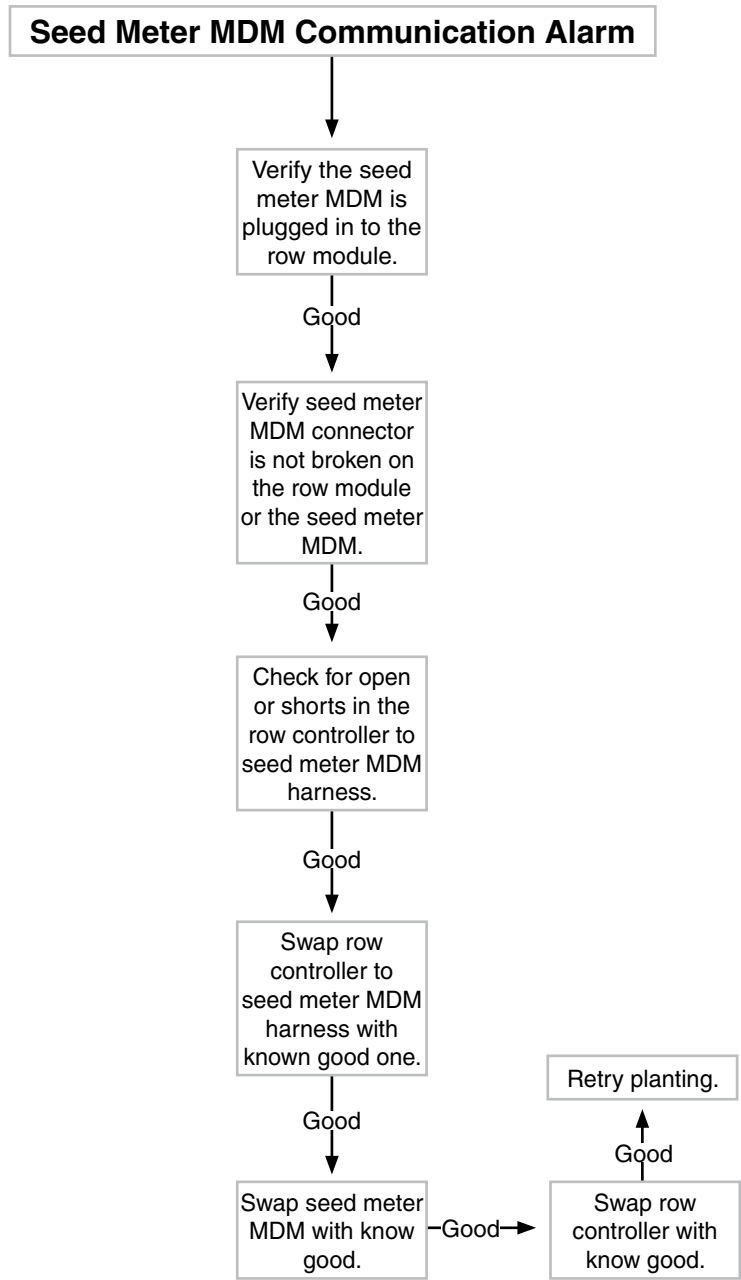

MODEL 4900 PLANTERS

SERVICE MANUAL

M0253

2/14

This page left blank intentionally.

ALARMS

Low Population Single Row3
Low Population All Rows4
High Population Single Row5
High Population All Rows.6
Low Singulation Single Row7
Low Singulation All Rows8
Seed Sensor Communication Alarm9
Seed Meter MDM Communication Alarm . . .10
Insecticide MDM Communication Alarm . . .11
Insecticide No Flow Single Row12
Row Module Communication Alarm13
Bulk Fill Communication Alarm14
Low Tank Weight Alarm15
Low Down Force16
Increase Down Force Solenoid
 Not Detected Alarm19
Decrease Down Force Solenoid
 Not Detected Alarm20
Down Force Pressure Sensor
 Not Detected Alarm21
Low Fertilizer Rate Alarm Multiple Rows . . .22
High Fertilizer Rate Alarm Multiple Rows . . .24
Fertilizer Row No Flow Alarm25
Low Fertilizer Tank Level Alarm26
Low Vacuum Pressure Alarm28
High Vacuum Pressure Alarm30
Low Bulk Fill Pressure Alarm.31
High Bulk Fill Pressure Alarm32
Planter will not turn on
 with Master Switch33
Screens do not load on
 VT (Virtual Terminal)34
Planter will not load into Task Controller35
Update will not load36

Reference Material

Operators Manual = *Italic underlined text*

Virtual Terminal (VT) = *(Italic underlined text in parenthesis)*

Row Module Communication Alarm

This page left blank intentionally.

Low Fertilizer Rate Alarm Multiple Rows