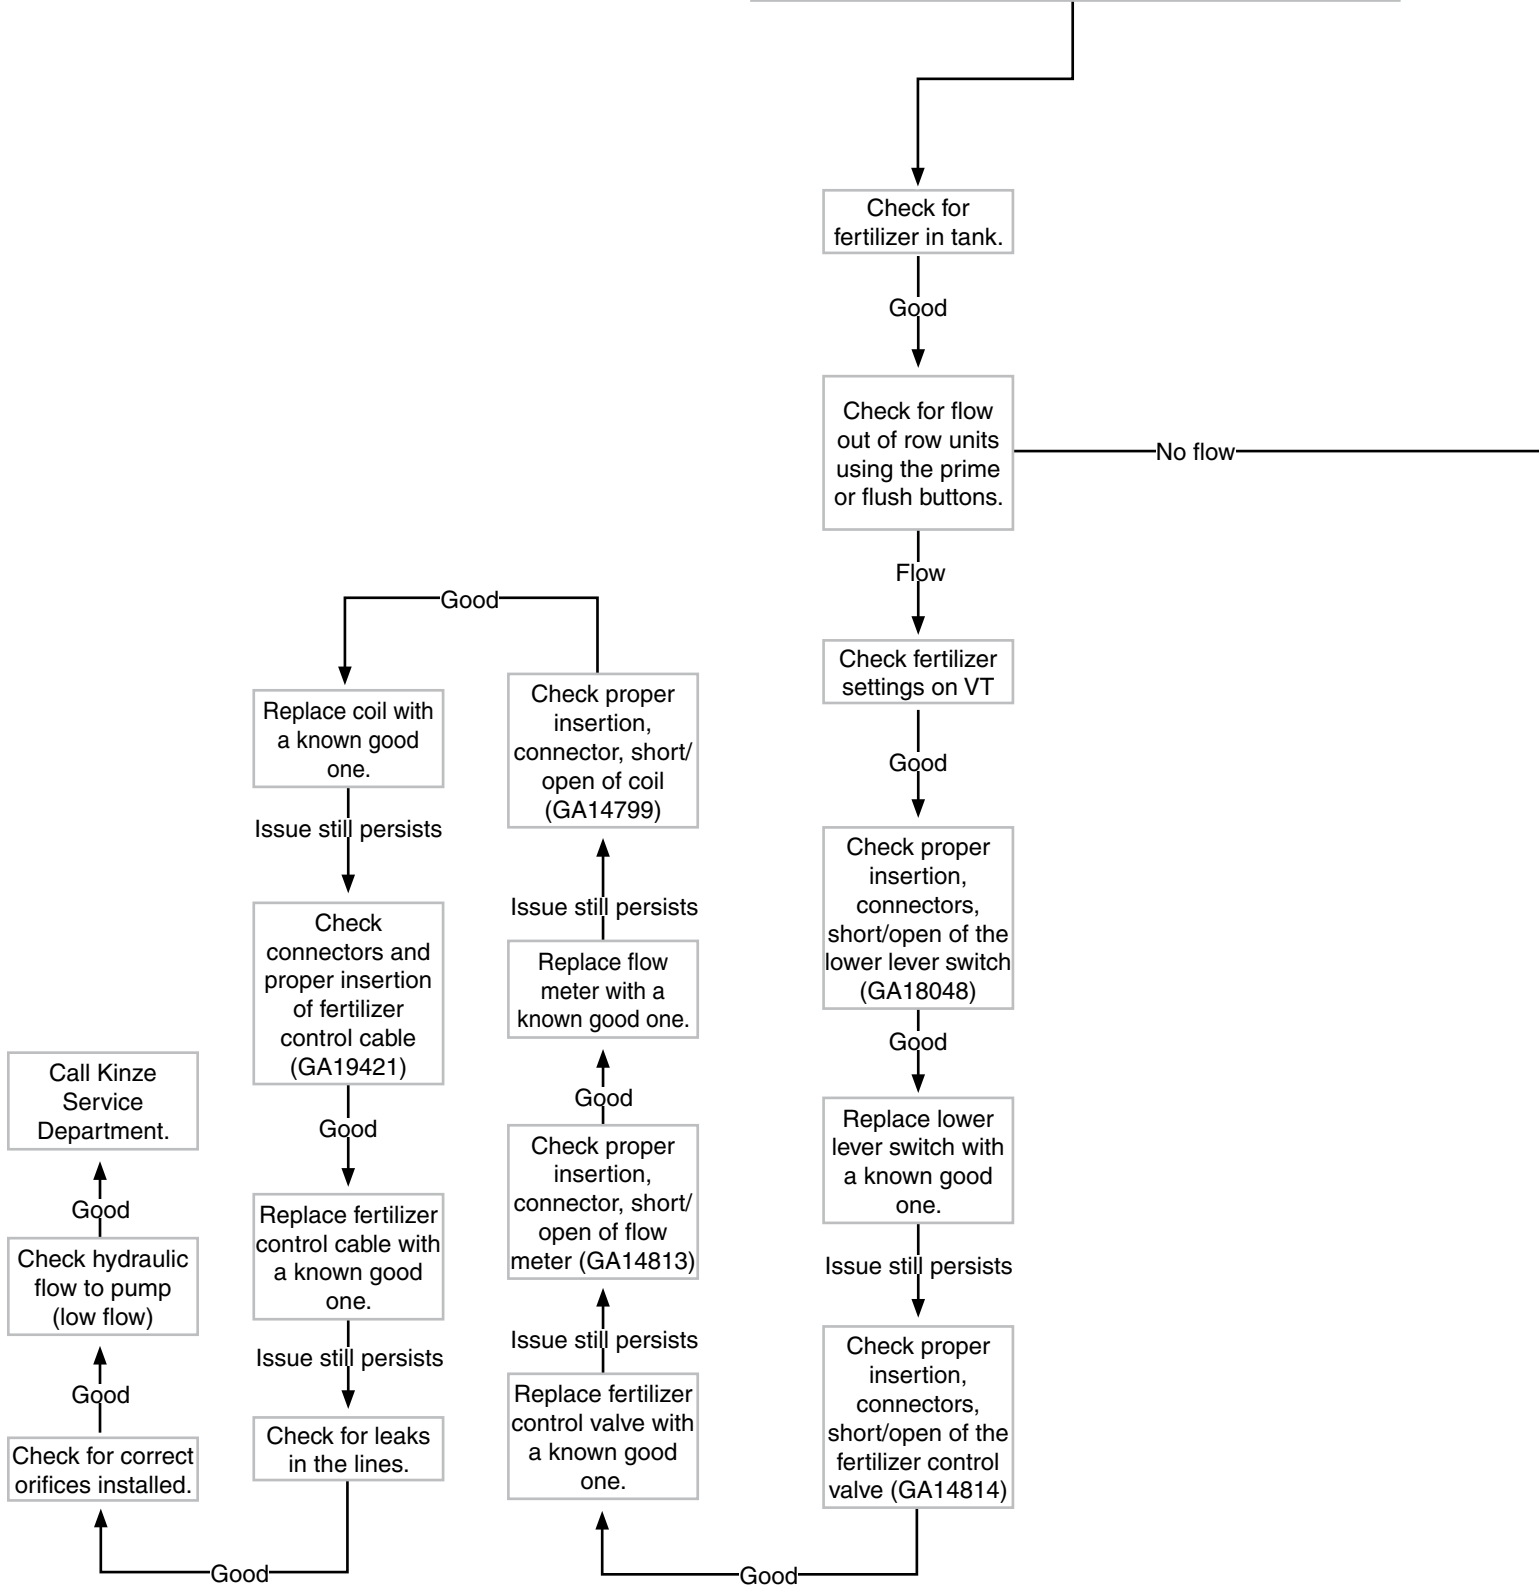

MODEL 4900 PLANTERS

SERVICE MANUAL

M0253

2/14

This page left blank intentionally.

ALARMS

Low Population Single Row3
Low Population All Rows4
High Population Single Row5
High Population All Rows.6
Low Singulation Single Row7
Low Singulation All Rows8
Seed Sensor Communication Alarm9
Seed Meter MDM Communication Alarm . . .10
Insecticide MDM Communication Alarm . . .11
Insecticide No Flow Single Row12
Row Module Communication Alarm13
Bulk Fill Communication Alarm14
Low Tank Weight Alarm15
Low Down Force16
Increase Down Force Solenoid
 Not Detected Alarm19
Decrease Down Force Solenoid
 Not Detected Alarm20
Down Force Pressure Sensor
 Not Detected Alarm21
Low Fertilizer Rate Alarm Multiple Rows . . .22
High Fertilizer Rate Alarm Multiple Rows . . .24
Fertilizer Row No Flow Alarm25
Low Fertilizer Tank Level Alarm26
Low Vacuum Pressure Alarm28
High Vacuum Pressure Alarm30
Low Bulk Fill Pressure Alarm.31
High Bulk Fill Pressure Alarm32
Planter will not turn on
 with Master Switch33
Screens do not load on
 VT (Virtual Terminal)34
Planter will not load into Task Controller35
Update will not load36

Reference Material

Operators Manual = *Italic underlined text*

Virtual Terminal (VT) = *(Italic underlined text in parenthesis)*

Row Module Communication Alarm

This page left blank intentionally.

Low Fertilizer Rate Alarm Multiple Rows