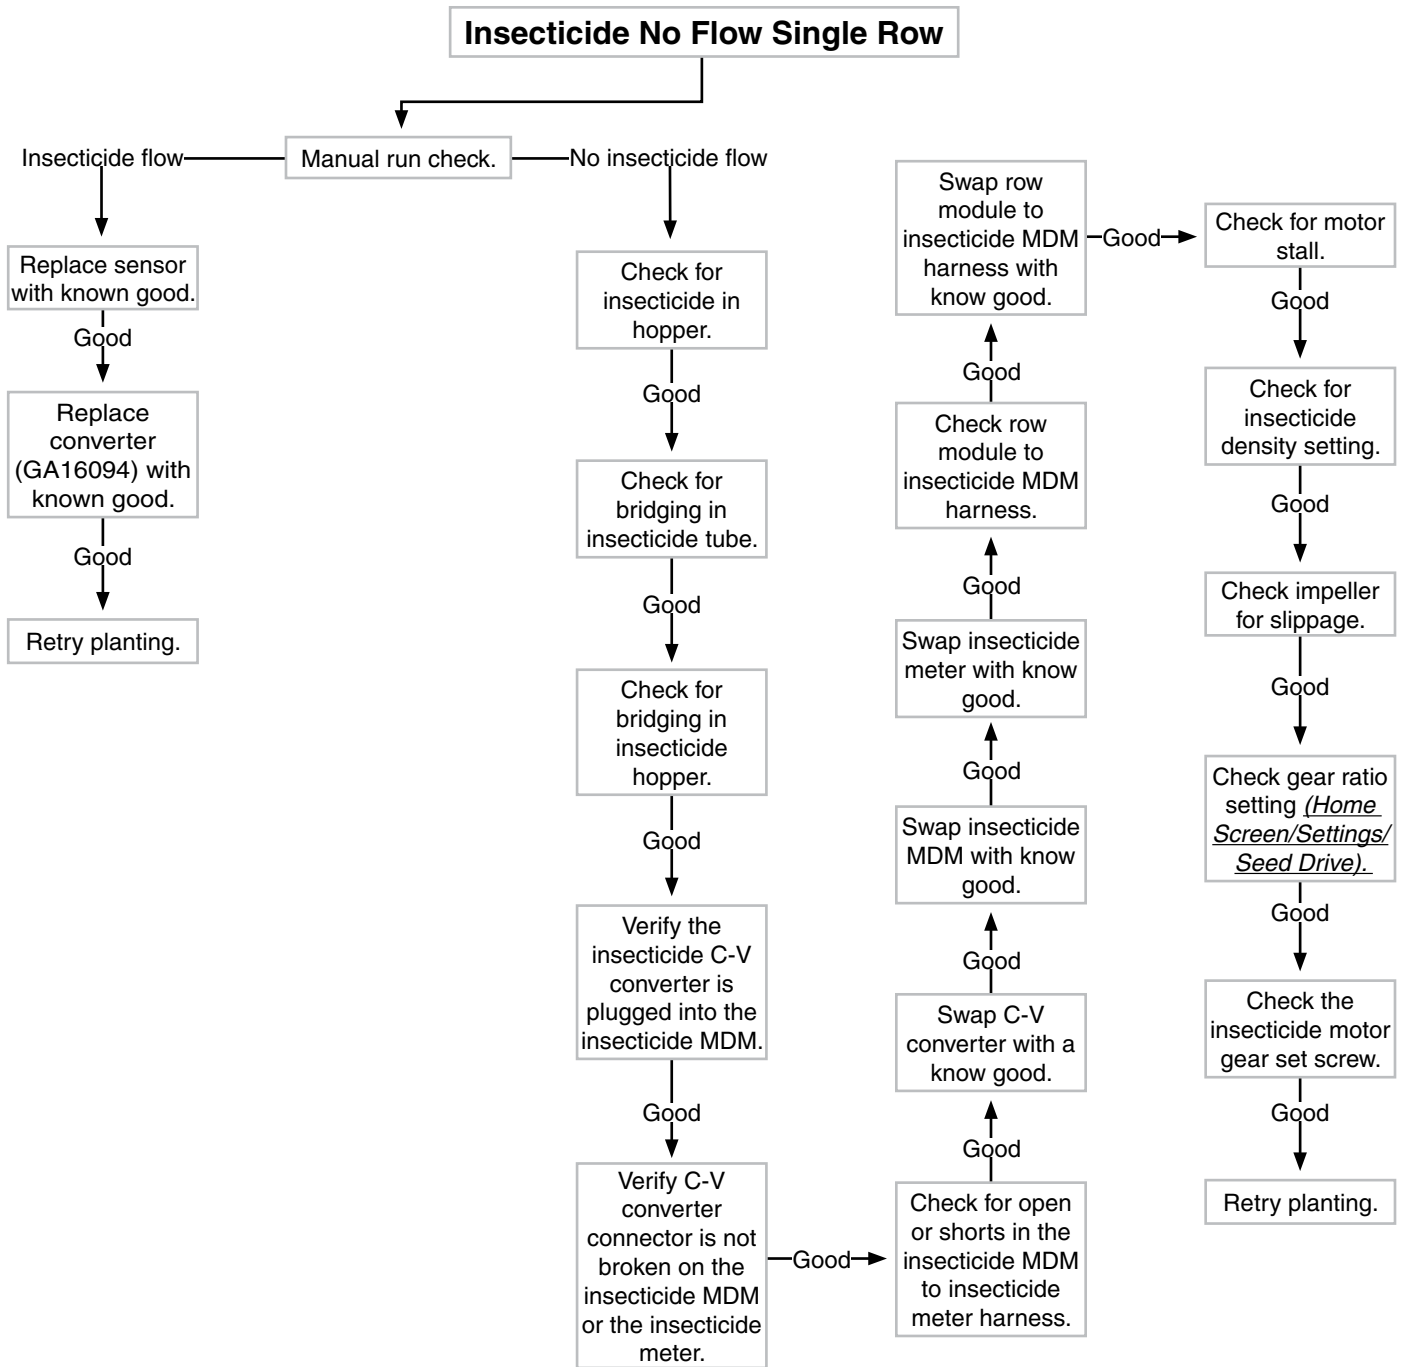

MODEL 4900 PLANTERS

SERVICE MANUAL

M0253

2/14

This page left blank intentionally.

ALARMS

Low Population Single Row3
Low Population All Rows4
High Population Single Row5
High Population All Rows.6
Low Singulation Single Row7
Low Singulation All Rows8
Seed Sensor Communication Alarm9
Seed Meter MDM Communication Alarm . . .10
Insecticide MDM Communication Alarm . . .11
Insecticide No Flow Single Row12
Row Module Communication Alarm13
Bulk Fill Communication Alarm14
Low Tank Weight Alarm15
Low Down Force16
Increase Down Force Solenoid
 Not Detected Alarm19
Decrease Down Force Solenoid
 Not Detected Alarm20
Down Force Pressure Sensor
 Not Detected Alarm21
Low Fertilizer Rate Alarm Multiple Rows . . .22
High Fertilizer Rate Alarm Multiple Rows . . .24
Fertilizer Row No Flow Alarm25
Low Fertilizer Tank Level Alarm26
Low Vacuum Pressure Alarm28
High Vacuum Pressure Alarm30
Low Bulk Fill Pressure Alarm.31
High Bulk Fill Pressure Alarm32
Planter will not turn on
 with Master Switch33
Screens do not load on
 VT (Virtual Terminal)34
Planter will not load into Task Controller35
Update will not load36

Reference Material

Operators Manual = *Italic underlined text*

Virtual Terminal (VT) = *(Italic underlined text in parenthesis)*

Row Module Communication Alarm

This page left blank intentionally.

Low Fertilizer Rate Alarm Multiple Rows

This page left blank intentionally.