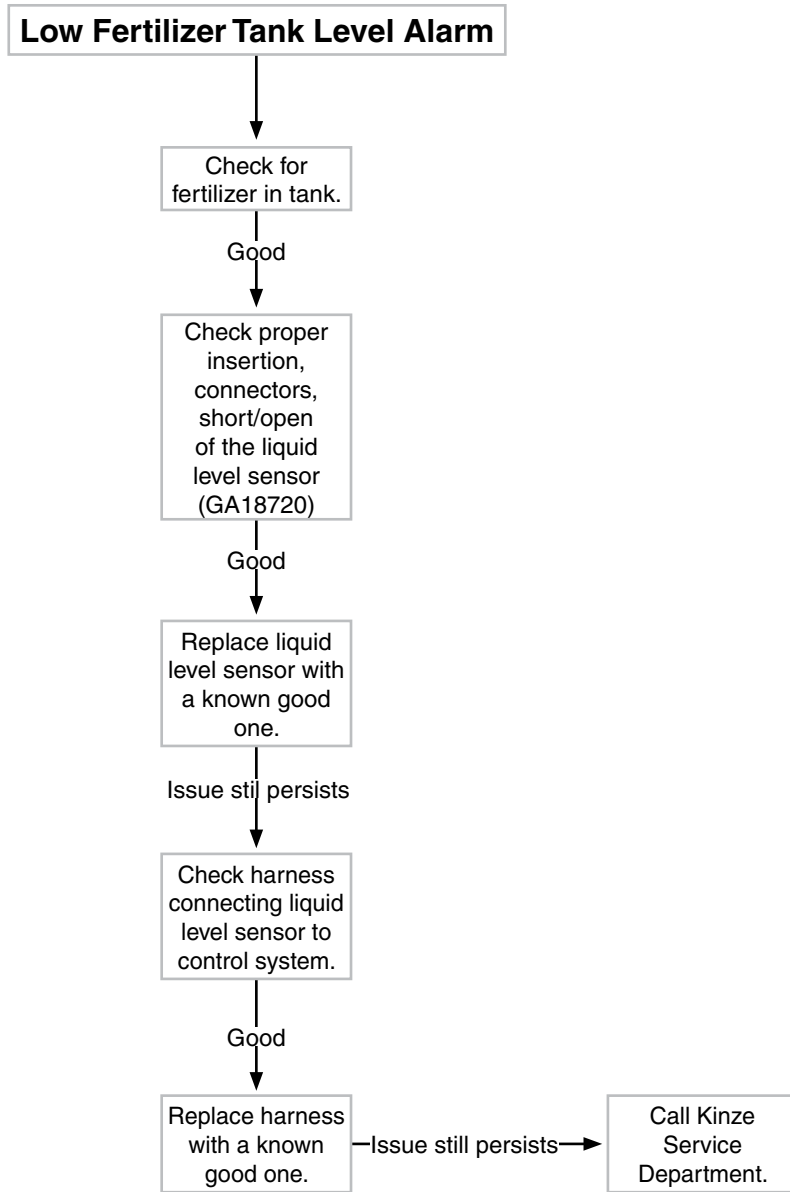

MODEL 4900 PLANTERS

SERVICE MANUAL

M0253

2/14

This page left blank intentionally.

ALARMS

Low Population Single Row3
Low Population All Rows4
High Population Single Row5
High Population All Rows.6
Low Singulation Single Row7
Low Singulation All Rows8
Seed Sensor Communication Alarm9
Seed Meter MDM Communication Alarm . . .10
Insecticide MDM Communication Alarm . . .11
Insecticide No Flow Single Row12
Row Module Communication Alarm13
Bulk Fill Communication Alarm14
Low Tank Weight Alarm15
Low Down Force16
Increase Down Force Solenoid
 Not Detected Alarm19
Decrease Down Force Solenoid
 Not Detected Alarm20
Down Force Pressure Sensor
 Not Detected Alarm21
Low Fertilizer Rate Alarm Multiple Rows . . .22
High Fertilizer Rate Alarm Multiple Rows . . .24
Fertilizer Row No Flow Alarm25
Low Fertilizer Tank Level Alarm26
Low Vacuum Pressure Alarm28
High Vacuum Pressure Alarm30
Low Bulk Fill Pressure Alarm.31
High Bulk Fill Pressure Alarm32
Planter will not turn on
 with Master Switch33
Screens do not load on
 VT (Virtual Terminal)34
Planter will not load into Task Controller35
Update will not load36

Reference Material

Operators Manual = *Italic underlined text*

Virtual Terminal (VT) = *(Italic underlined text in parenthesis)*

Row Module Communication Alarm

This page left blank intentionally.

Low Fertilizer Rate Alarm Multiple Rows