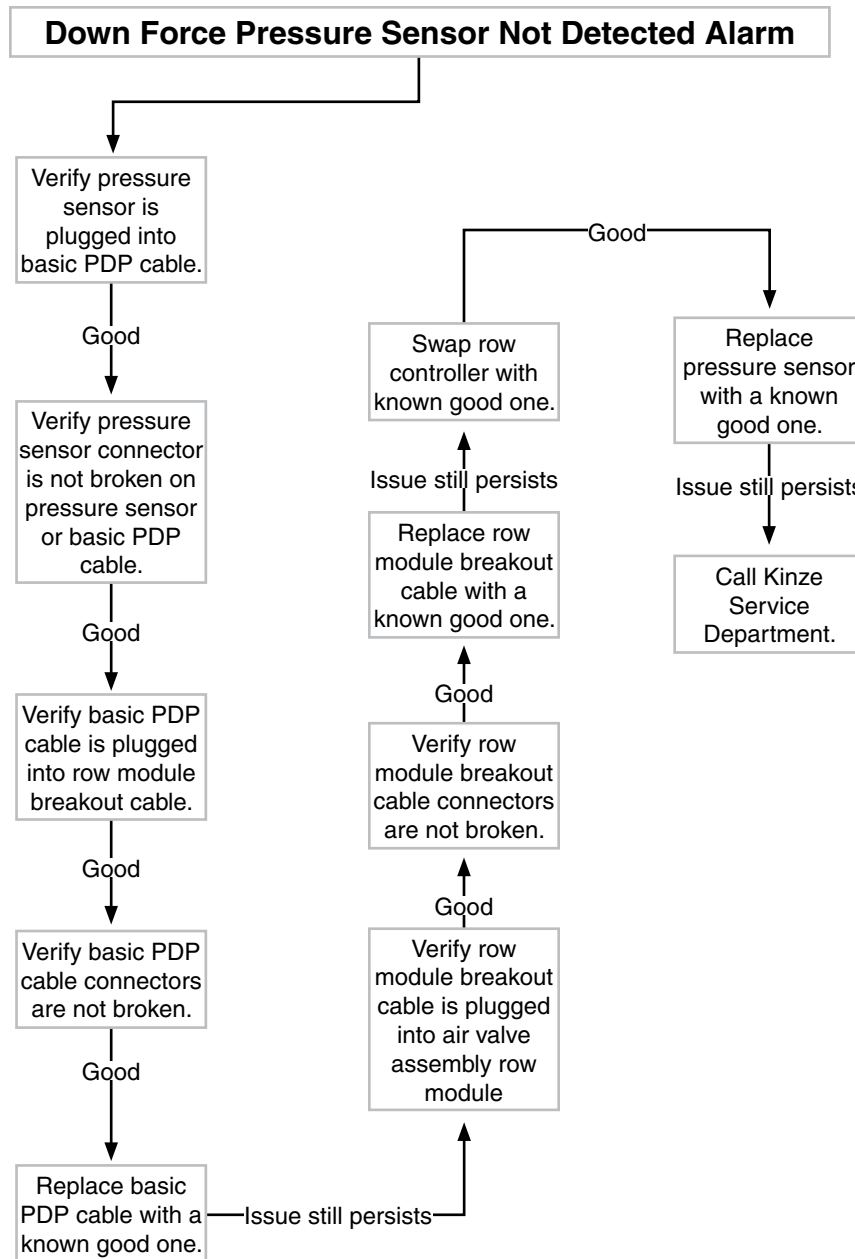

MODEL 4900 PLANTERS

SERVICE MANUAL

M0253

2/14

This page left blank intentionally.

ALARMS

Low Population Single Row3
Low Population All Rows4
High Population Single Row5
High Population All Rows.6
Low Singulation Single Row7
Low Singulation All Rows8
Seed Sensor Communication Alarm9
Seed Meter MDM Communication Alarm . . .10
Insecticide MDM Communication Alarm . . .11
Insecticide No Flow Single Row12
Row Module Communication Alarm13
Bulk Fill Communication Alarm14
Low Tank Weight Alarm15
Low Down Force16
Increase Down Force Solenoid
 Not Detected Alarm19
Decrease Down Force Solenoid
 Not Detected Alarm20
Down Force Pressure Sensor
 Not Detected Alarm21
Low Fertilizer Rate Alarm Multiple Rows . . .22
High Fertilizer Rate Alarm Multiple Rows . . .24
Fertilizer Row No Flow Alarm25
Low Fertilizer Tank Level Alarm26
Low Vacuum Pressure Alarm28
High Vacuum Pressure Alarm30
Low Bulk Fill Pressure Alarm.31
High Bulk Fill Pressure Alarm32
Planter will not turn on
 with Master Switch33
Screens do not load on
 VT (Virtual Terminal)34
Planter will not load into Task Controller35
Update will not load36

Reference Material

Operators Manual = *Italic underlined text*

Virtual Terminal (VT) = *(Italic underlined text in parenthesis)*

Row Module Communication Alarm

This page left blank intentionally.

Low Fertilizer Rate Alarm Multiple Rows