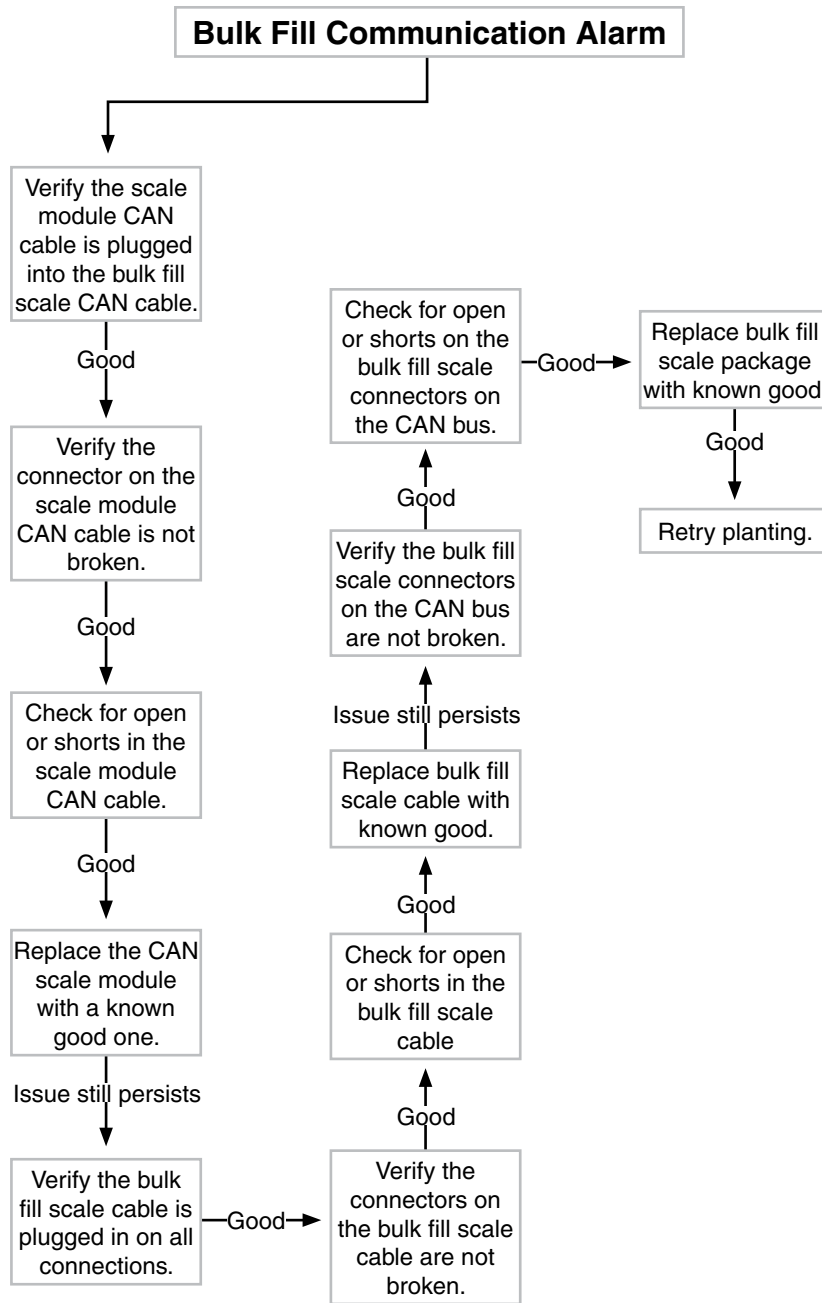

MODEL 4900 PLANTERS

SERVICE MANUAL

M0253

2/14

This page left blank intentionally.

ALARMS

Low Population Single Row3
Low Population All Rows4
High Population Single Row5
High Population All Rows.6
Low Singulation Single Row7
Low Singulation All Rows8
Seed Sensor Communication Alarm9
Seed Meter MDM Communication Alarm . . .10
Insecticide MDM Communication Alarm . . .11
Insecticide No Flow Single Row12
Row Module Communication Alarm13
Bulk Fill Communication Alarm14
Low Tank Weight Alarm15
Low Down Force16
Increase Down Force Solenoid
 Not Detected Alarm19
Decrease Down Force Solenoid
 Not Detected Alarm20
Down Force Pressure Sensor
 Not Detected Alarm21
Low Fertilizer Rate Alarm Multiple Rows . . .22
High Fertilizer Rate Alarm Multiple Rows . . .24
Fertilizer Row No Flow Alarm25
Low Fertilizer Tank Level Alarm26
Low Vacuum Pressure Alarm28
High Vacuum Pressure Alarm30
Low Bulk Fill Pressure Alarm.31
High Bulk Fill Pressure Alarm32
Planter will not turn on
 with Master Switch33
Screens do not load on
 VT (Virtual Terminal)34
Planter will not load into Task Controller35
Update will not load36

Reference Material

Operators Manual = *Italic underlined text*

Virtual Terminal (VT) = *(Italic underlined text in parenthesis)*

Row Module Communication Alarm

This page left blank intentionally.

Low Fertilizer Rate Alarm Multiple Rows