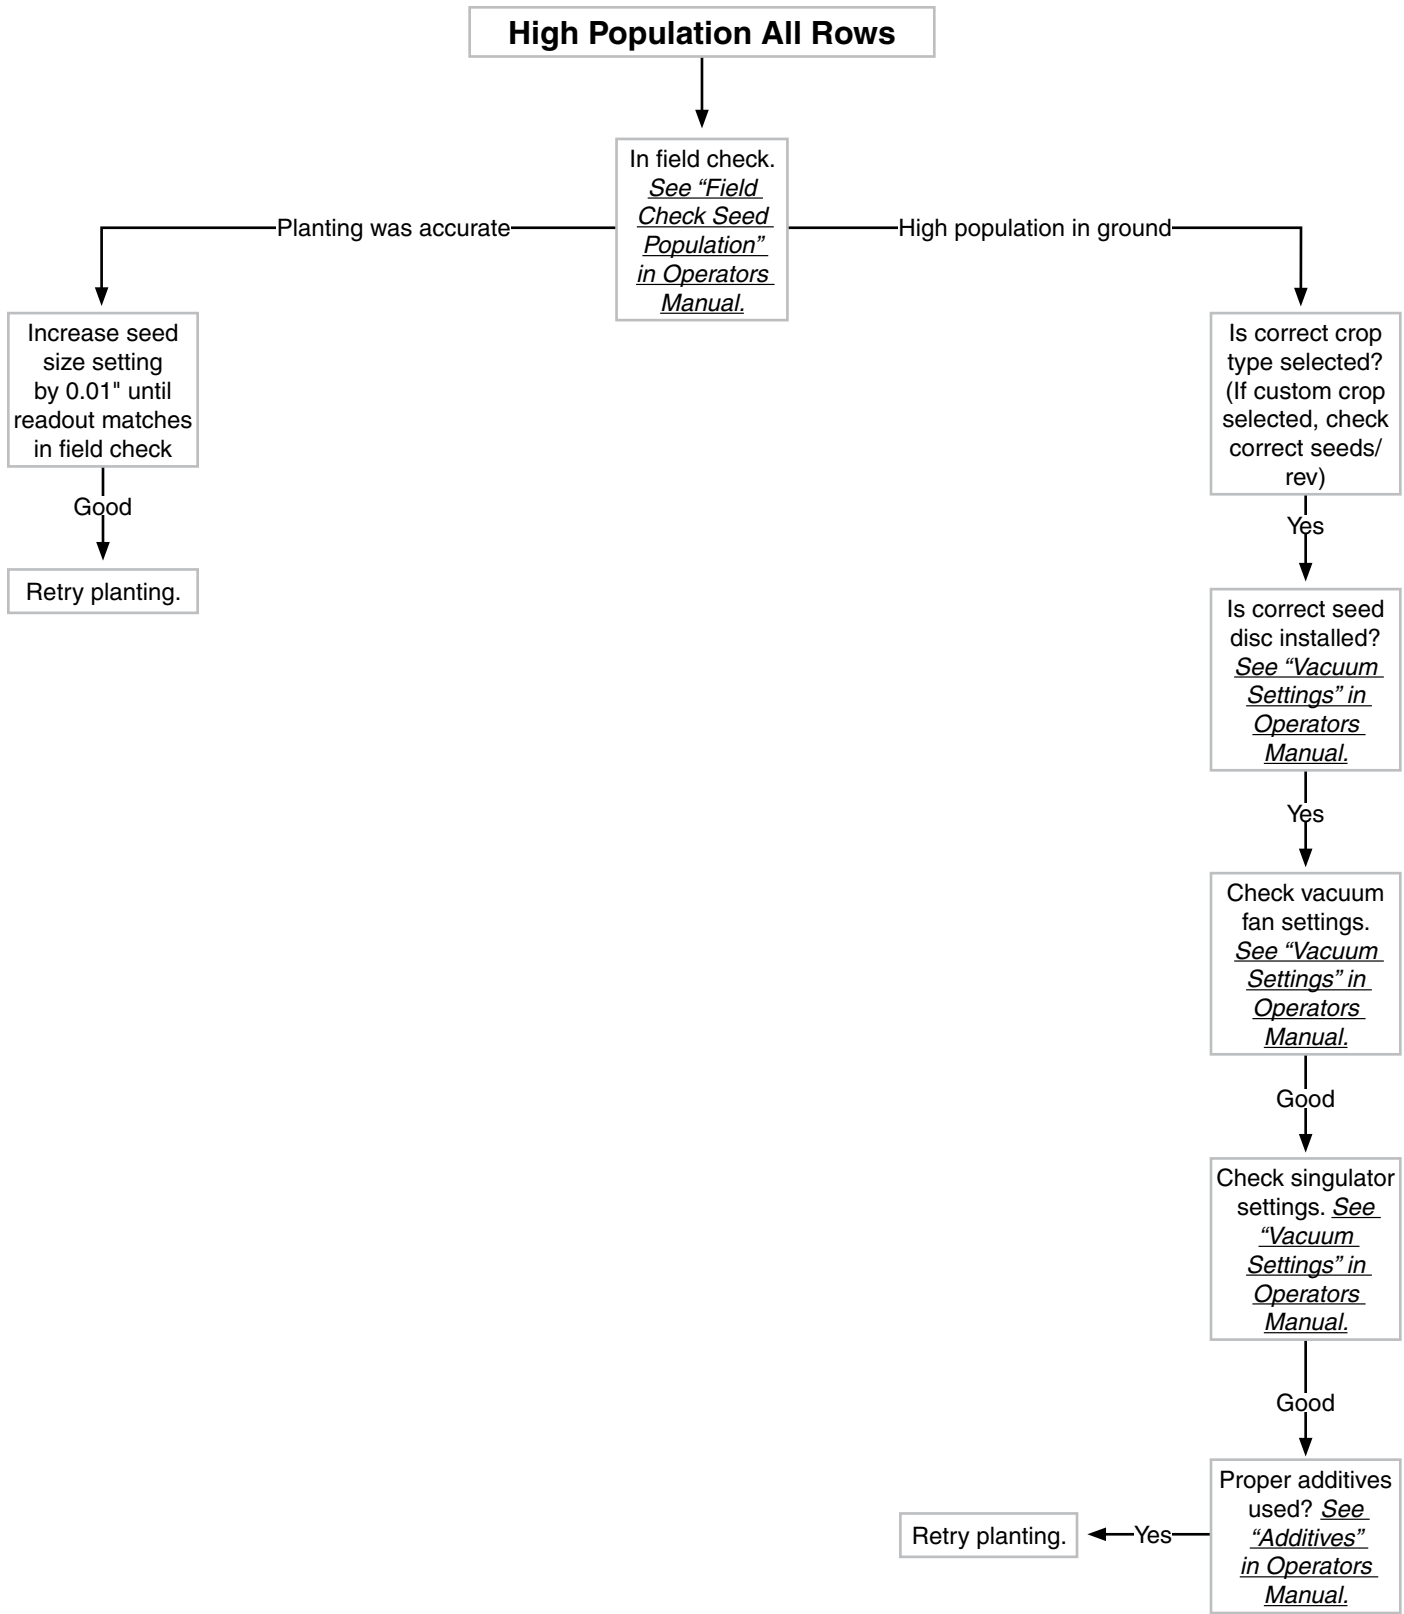

MODEL 4900 PLANTERS

SERVICE MANUAL

M0253

2/14

This page left blank intentionally.

ALARMS

Low Population Single Row3
Low Population All Rows4
High Population Single Row5
High Population All Rows.6
Low Singulation Single Row7
Low Singulation All Rows8
Seed Sensor Communication Alarm9
Seed Meter MDM Communication Alarm . . .10
Insecticide MDM Communication Alarm . . .11
Insecticide No Flow Single Row12
Row Module Communication Alarm13
Bulk Fill Communication Alarm14
Low Tank Weight Alarm15
Low Down Force16
Increase Down Force Solenoid
 Not Detected Alarm19
Decrease Down Force Solenoid
 Not Detected Alarm20
Down Force Pressure Sensor
 Not Detected Alarm21
Low Fertilizer Rate Alarm Multiple Rows . . .22
High Fertilizer Rate Alarm Multiple Rows . . .24
Fertilizer Row No Flow Alarm25
Low Fertilizer Tank Level Alarm26
Low Vacuum Pressure Alarm28
High Vacuum Pressure Alarm30
Low Bulk Fill Pressure Alarm.31
High Bulk Fill Pressure Alarm32
Planter will not turn on
 with Master Switch33
Screens do not load on
 VT (Virtual Terminal)34
Planter will not load into Task Controller35
Update will not load36

Reference Material

Operators Manual = *Italic underlined text*

Virtual Terminal (VT) = *(Italic underlined text in parenthesis)*

Row Module Communication Alarm

This page left blank intentionally.

Low Fertilizer Rate Alarm Multiple Rows

This page left blank intentionally.