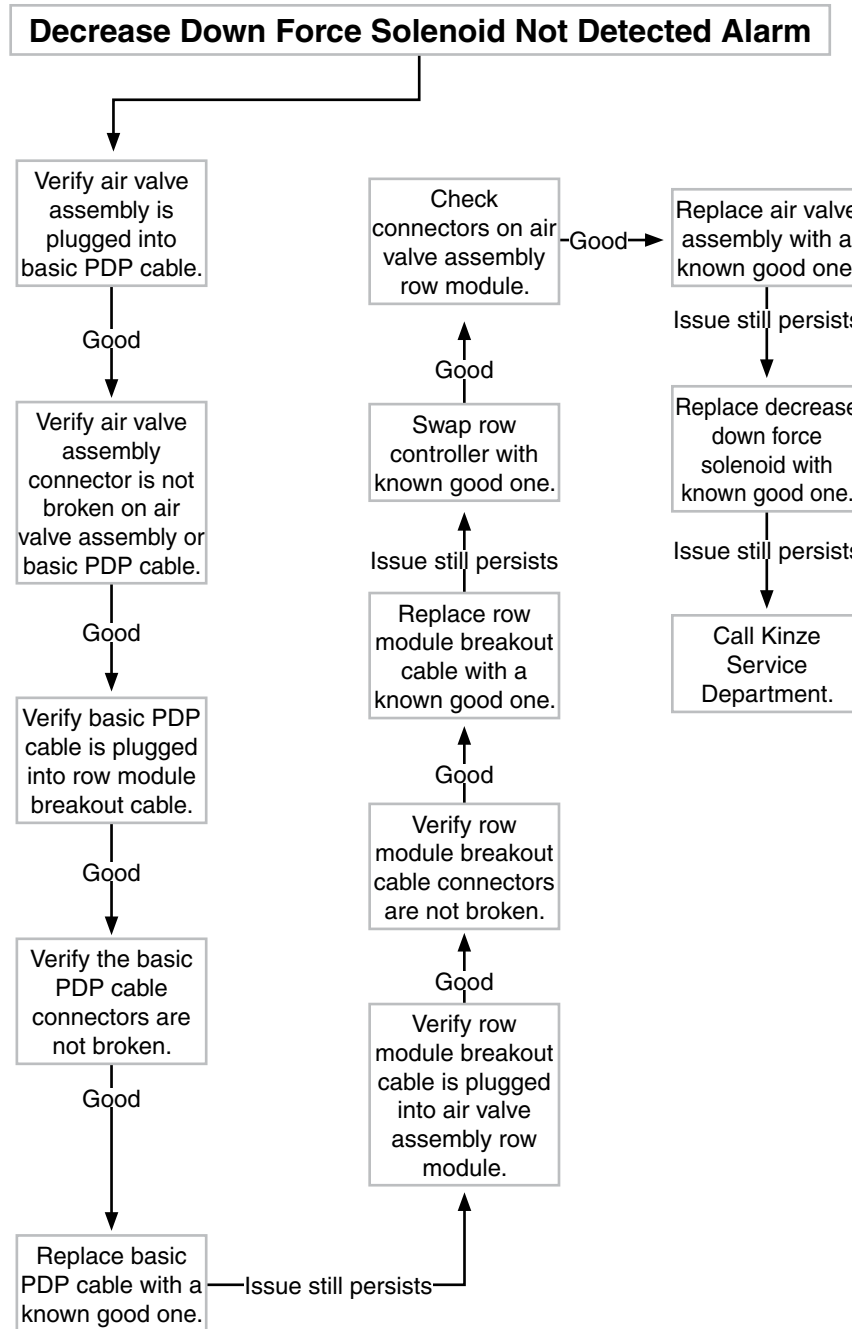

MODEL 4900 PLANTERS

SERVICE MANUAL

M0253

2/14

This page left blank intentionally.

ALARMS

Low Population Single Row3
Low Population All Rows4
High Population Single Row5
High Population All Rows.6
Low Singulation Single Row7
Low Singulation All Rows8
Seed Sensor Communication Alarm9
Seed Meter MDM Communication Alarm . . .10
Insecticide MDM Communication Alarm . . .11
Insecticide No Flow Single Row12
Row Module Communication Alarm13
Bulk Fill Communication Alarm14
Low Tank Weight Alarm15
Low Down Force16
Increase Down Force Solenoid
 Not Detected Alarm19
Decrease Down Force Solenoid
 Not Detected Alarm20
Down Force Pressure Sensor
 Not Detected Alarm21
Low Fertilizer Rate Alarm Multiple Rows . . .22
High Fertilizer Rate Alarm Multiple Rows . . .24
Fertilizer Row No Flow Alarm25
Low Fertilizer Tank Level Alarm26
Low Vacuum Pressure Alarm28
High Vacuum Pressure Alarm30
Low Bulk Fill Pressure Alarm.31
High Bulk Fill Pressure Alarm32
Planter will not turn on
 with Master Switch33
Screens do not load on
 VT (Virtual Terminal)34
Planter will not load into Task Controller35
Update will not load36

Reference Material

Operators Manual = *Italic underlined text*

Virtual Terminal (VT) = *(Italic underlined text in parenthesis)*

Row Module Communication Alarm

This page left blank intentionally.

Low Fertilizer Rate Alarm Multiple Rows