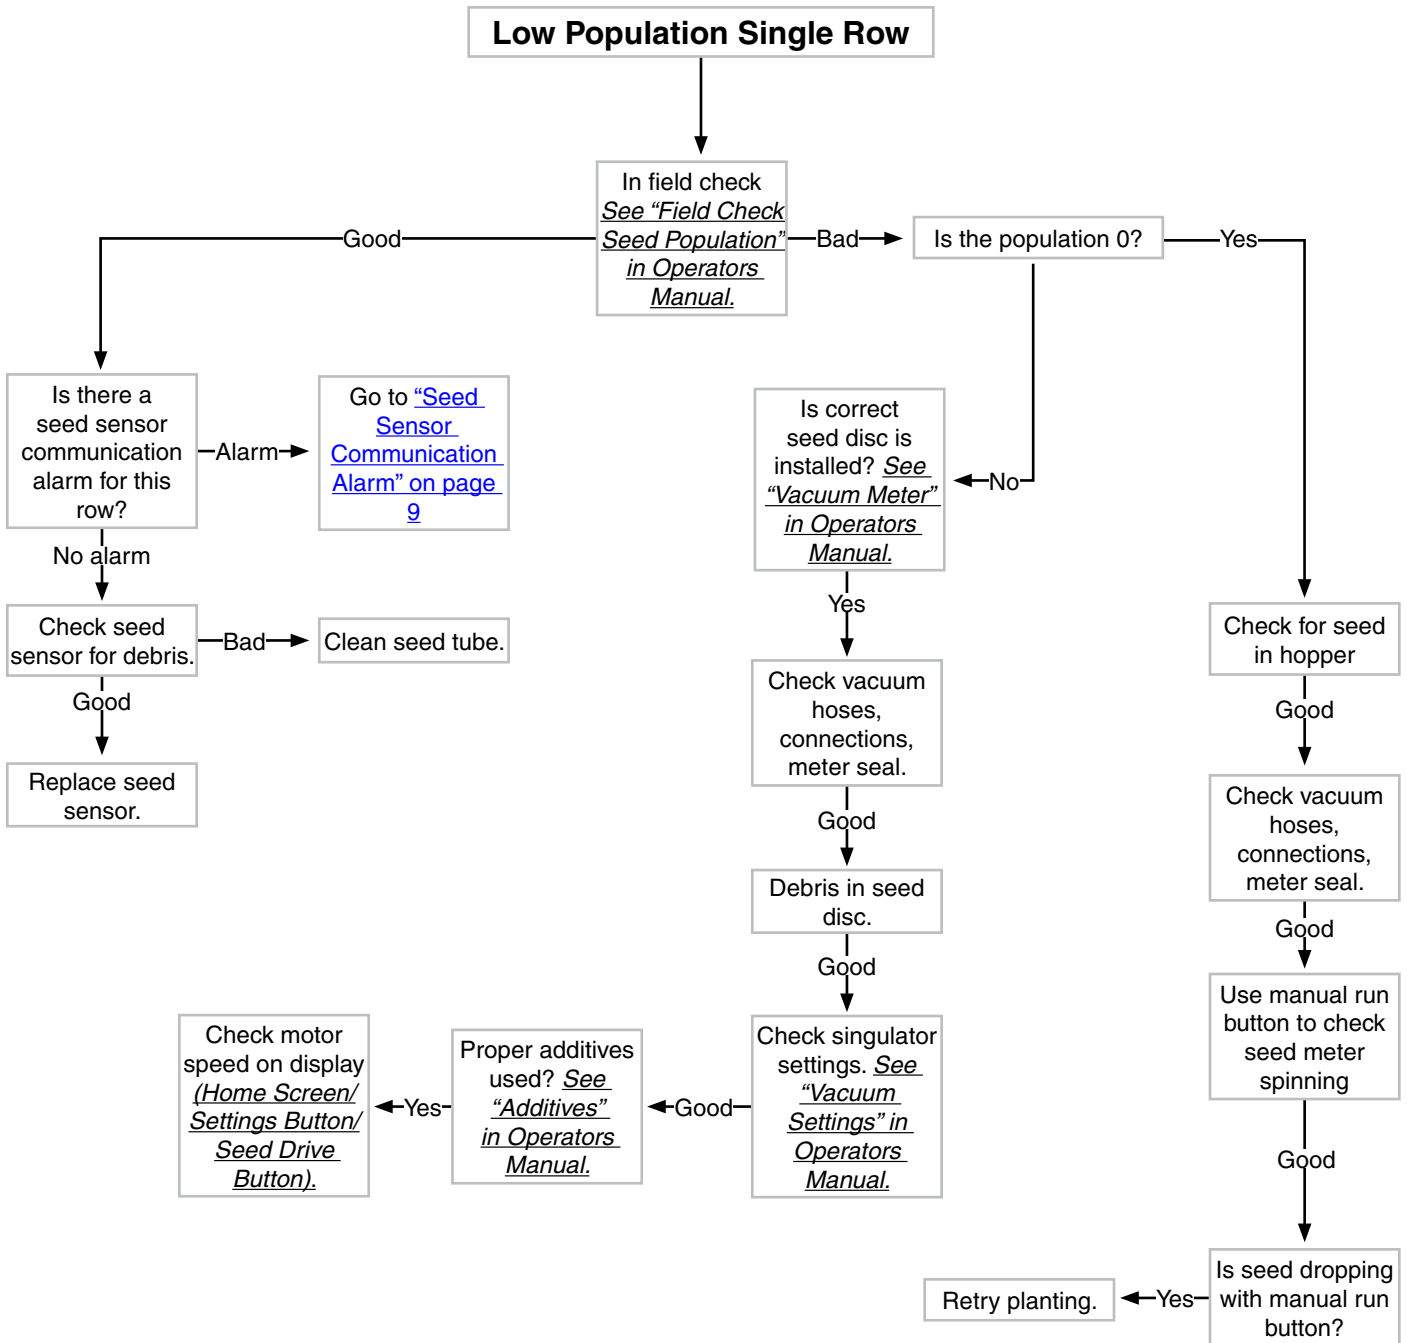

MODEL 4900 PLANTERS

SERVICE MANUAL

M0253

2/14

This page left blank intentionally.

ALARMS

Low Population Single Row3
Low Population All Rows4
High Population Single Row5
High Population All Rows.6
Low Singulation Single Row7
Low Singulation All Rows8
Seed Sensor Communication Alarm9
Seed Meter MDM Communication Alarm . . .10
Insecticide MDM Communication Alarm . . .11
Insecticide No Flow Single Row12
Row Module Communication Alarm13
Bulk Fill Communication Alarm14
Low Tank Weight Alarm15
Low Down Force16
Increase Down Force Solenoid
 Not Detected Alarm19
Decrease Down Force Solenoid
 Not Detected Alarm20
Down Force Pressure Sensor
 Not Detected Alarm21
Low Fertilizer Rate Alarm Multiple Rows . . .22
High Fertilizer Rate Alarm Multiple Rows . . .24
Fertilizer Row No Flow Alarm25
Low Fertilizer Tank Level Alarm26
Low Vacuum Pressure Alarm28
High Vacuum Pressure Alarm30
Low Bulk Fill Pressure Alarm.31
High Bulk Fill Pressure Alarm32
Planter will not turn on
 with Master Switch33
Screens do not load on
 VT (Virtual Terminal)34
Planter will not load into Task Controller35
Update will not load36

Reference Material

Operators Manual = *Italic underlined text*

Virtual Terminal (VT) = *(Italic underlined text in parenthesis)*

Row Module Communication Alarm

This page left blank intentionally.

Low Fertilizer Rate Alarm Multiple Rows