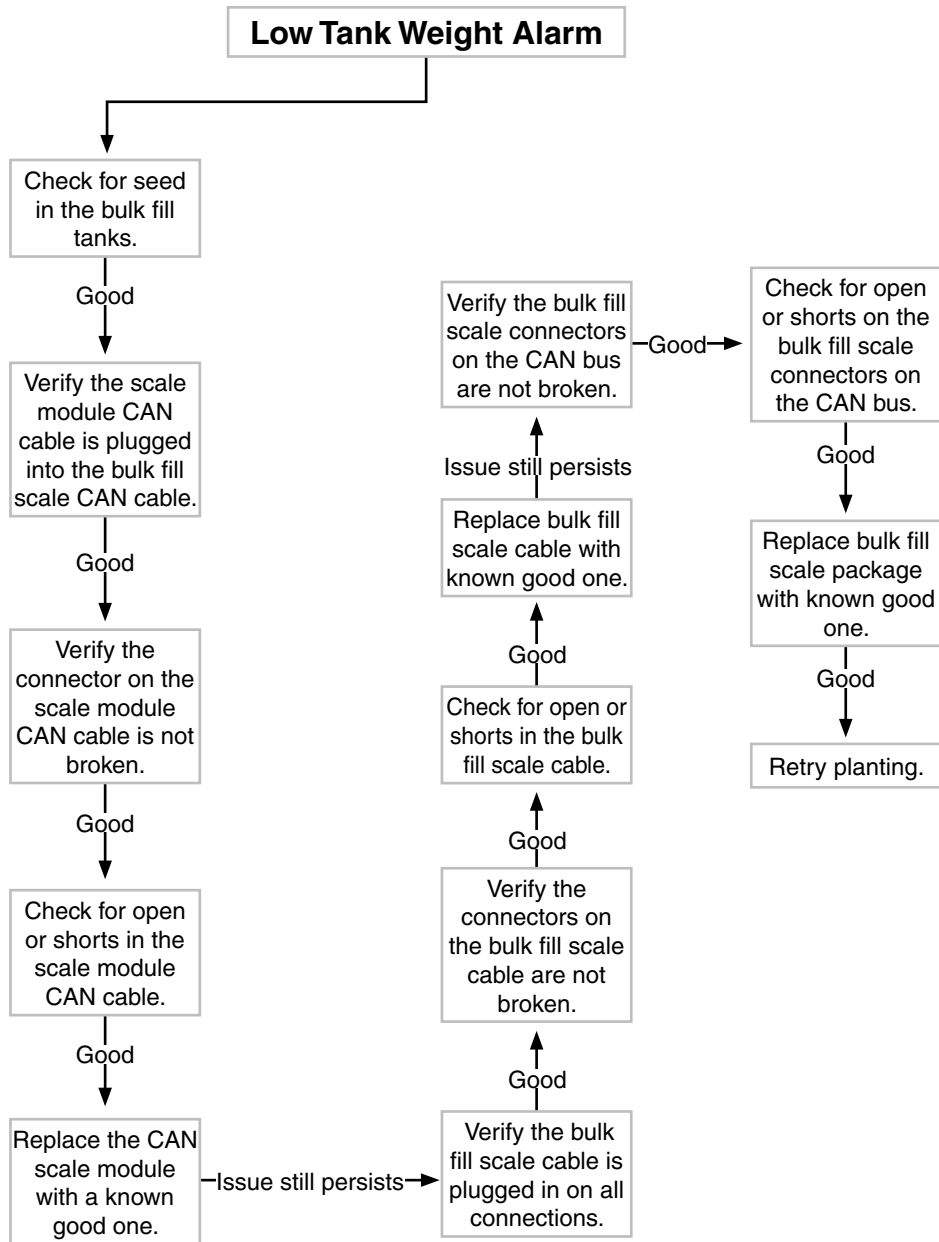

MODEL 4900 PLANTERS

SERVICE MANUAL

M0253

2/14

This page left blank intentionally.

ALARMS

Low Population Single Row3
Low Population All Rows4
High Population Single Row5
High Population All Rows.6
Low Singulation Single Row7
Low Singulation All Rows8
Seed Sensor Communication Alarm9
Seed Meter MDM Communication Alarm . . .10
Insecticide MDM Communication Alarm . . .11
Insecticide No Flow Single Row12
Row Module Communication Alarm13
Bulk Fill Communication Alarm14
Low Tank Weight Alarm15
Low Down Force16
Increase Down Force Solenoid
 Not Detected Alarm19
Decrease Down Force Solenoid
 Not Detected Alarm20
Down Force Pressure Sensor
 Not Detected Alarm21
Low Fertilizer Rate Alarm Multiple Rows . . .22
High Fertilizer Rate Alarm Multiple Rows . . .24
Fertilizer Row No Flow Alarm25
Low Fertilizer Tank Level Alarm26
Low Vacuum Pressure Alarm28
High Vacuum Pressure Alarm30
Low Bulk Fill Pressure Alarm.31
High Bulk Fill Pressure Alarm32
Planter will not turn on
 with Master Switch33
Screens do not load on
 VT (Virtual Terminal)34
Planter will not load into Task Controller35
Update will not load36

Reference Material

Operators Manual = *Italic underlined text*

Virtual Terminal (VT) = *(Italic underlined text in parenthesis)*

Row Module Communication Alarm

This page left blank intentionally.

Low Fertilizer Rate Alarm Multiple Rows