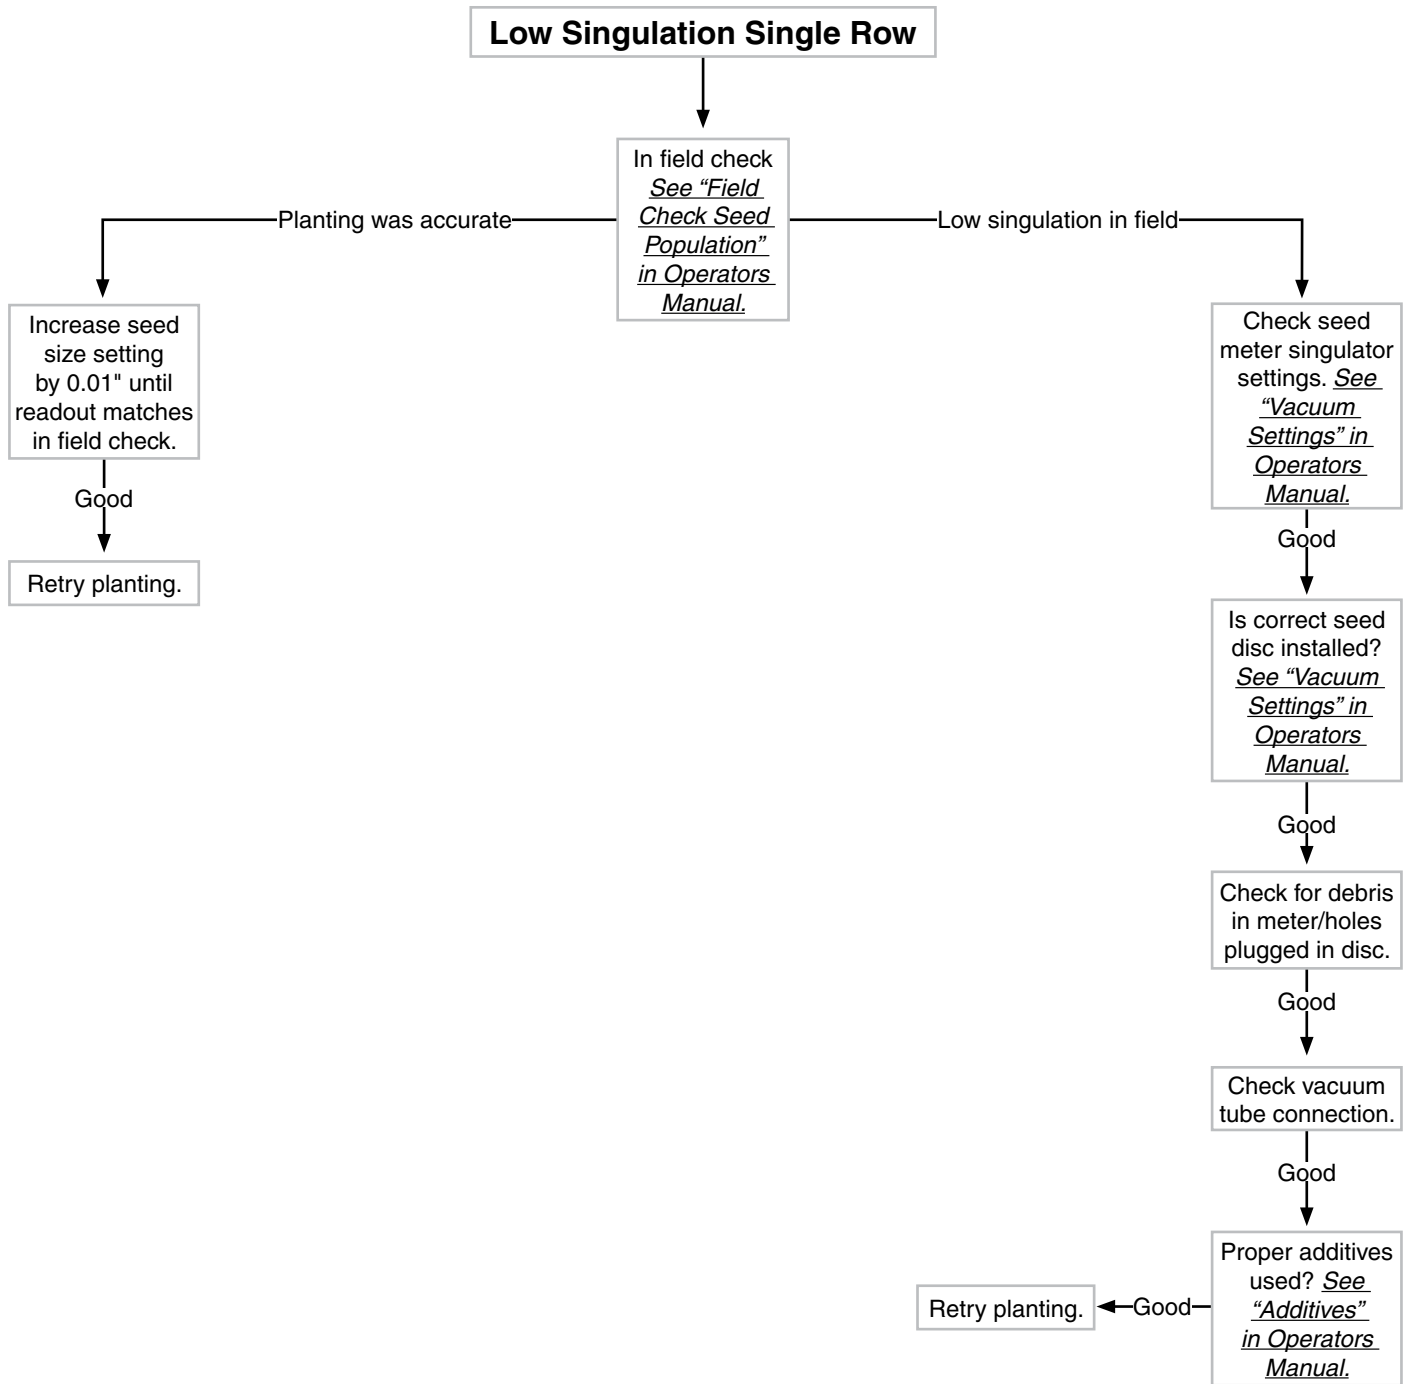

MODEL 4900 PLANTERS

SERVICE MANUAL

M0253

2/14

This page left blank intentionally.

ALARMS

Low Population Single Row3
Low Population All Rows4
High Population Single Row5
High Population All Rows.6
Low Singulation Single Row7
Low Singulation All Rows8
Seed Sensor Communication Alarm9
Seed Meter MDM Communication Alarm . . .10
Insecticide MDM Communication Alarm . . .11
Insecticide No Flow Single Row12
Row Module Communication Alarm13
Bulk Fill Communication Alarm14
Low Tank Weight Alarm15
Low Down Force16
Increase Down Force Solenoid
 Not Detected Alarm19
Decrease Down Force Solenoid
 Not Detected Alarm20
Down Force Pressure Sensor
 Not Detected Alarm21
Low Fertilizer Rate Alarm Multiple Rows . . .22
High Fertilizer Rate Alarm Multiple Rows . . .24
Fertilizer Row No Flow Alarm25
Low Fertilizer Tank Level Alarm26
Low Vacuum Pressure Alarm28
High Vacuum Pressure Alarm30
Low Bulk Fill Pressure Alarm.31
High Bulk Fill Pressure Alarm32
Planter will not turn on
 with Master Switch33
Screens do not load on
 VT (Virtual Terminal)34
Planter will not load into Task Controller35
Update will not load36

Reference Material

Operators Manual = *Italic underlined text*

Virtual Terminal (VT) = *(Italic underlined text in parenthesis)*

Row Module Communication Alarm

This page left blank intentionally.

Low Fertilizer Rate Alarm Multiple Rows

This page left blank intentionally.