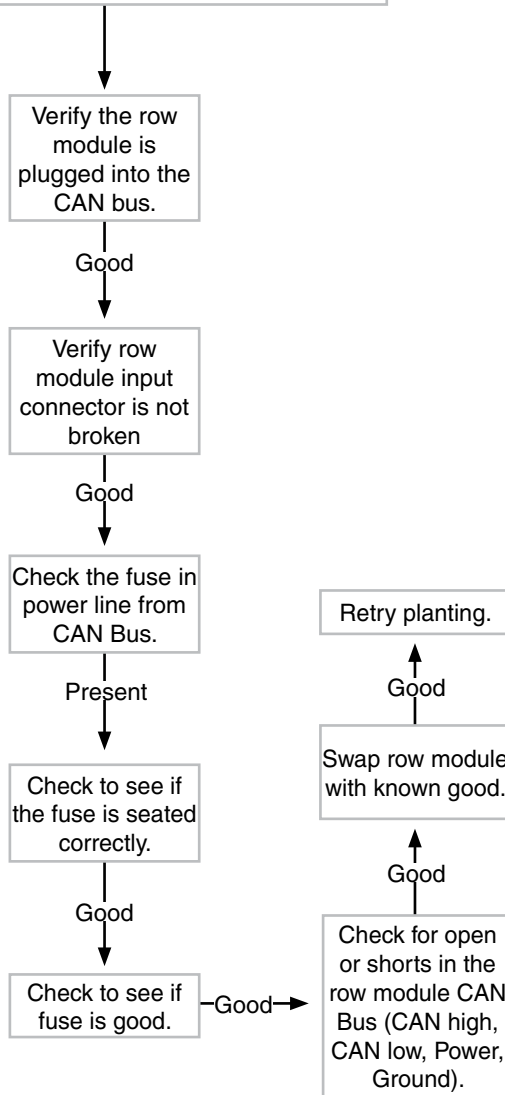

MODEL 4900 PLANTERS

SERVICE MANUAL

M0253

2/14

This page left blank intentionally.

ALARMS

Low Population Single Row3
Low Population All Rows4
High Population Single Row5
High Population All Rows.6
Low Singulation Single Row7
Low Singulation All Rows8
Seed Sensor Communication Alarm9
Seed Meter MDM Communication Alarm . . .10
Insecticide MDM Communication Alarm . . .11
Insecticide No Flow Single Row12
Row Module Communication Alarm13
Bulk Fill Communication Alarm14
Low Tank Weight Alarm15
Low Down Force16
Increase Down Force Solenoid
 Not Detected Alarm19
Decrease Down Force Solenoid
 Not Detected Alarm20
Down Force Pressure Sensor
 Not Detected Alarm21
Low Fertilizer Rate Alarm Multiple Rows . . .22
High Fertilizer Rate Alarm Multiple Rows . . .24
Fertilizer Row No Flow Alarm25
Low Fertilizer Tank Level Alarm26
Low Vacuum Pressure Alarm28
High Vacuum Pressure Alarm30
Low Bulk Fill Pressure Alarm.31
High Bulk Fill Pressure Alarm32
Planter will not turn on
 with Master Switch33
Screens do not load on
 VT (Virtual Terminal)34
Planter will not load into Task Controller35
Update will not load36

Reference Material

Operators Manual = *Italic underlined text*

Virtual Terminal (VT) = *(Italic underlined text in parenthesis)*

Row Module Communication Alarm

This page left blank intentionally.

Low Fertilizer Rate Alarm Multiple Rows