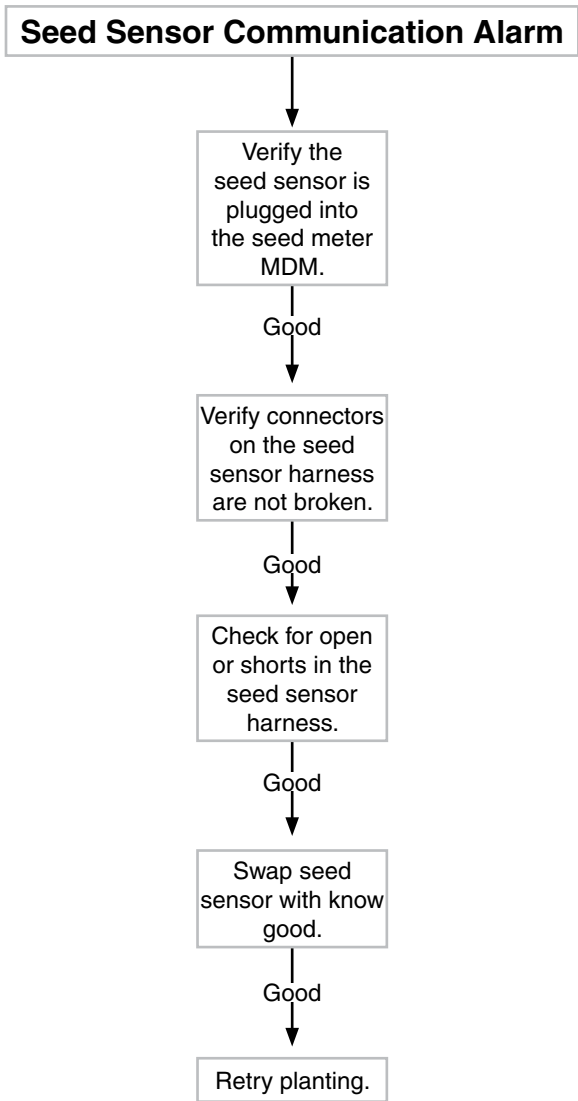

MODEL 4900 PLANTERS

SERVICE MANUAL

M0253

2/14

This page left blank intentionally.

ALARMS

Low Population Single Row3
Low Population All Rows4
High Population Single Row5
High Population All Rows.6
Low Singulation Single Row7
Low Singulation All Rows8
Seed Sensor Communication Alarm9
Seed Meter MDM Communication Alarm . . .10
Insecticide MDM Communication Alarm . . .11
Insecticide No Flow Single Row12
Row Module Communication Alarm13
Bulk Fill Communication Alarm14
Low Tank Weight Alarm15
Low Down Force16
Increase Down Force Solenoid
 Not Detected Alarm19
Decrease Down Force Solenoid
 Not Detected Alarm20
Down Force Pressure Sensor
 Not Detected Alarm21
Low Fertilizer Rate Alarm Multiple Rows . . .22
High Fertilizer Rate Alarm Multiple Rows . . .24
Fertilizer Row No Flow Alarm25
Low Fertilizer Tank Level Alarm26
Low Vacuum Pressure Alarm28
High Vacuum Pressure Alarm30
Low Bulk Fill Pressure Alarm.31
High Bulk Fill Pressure Alarm32
Planter will not turn on
 with Master Switch33
Screens do not load on
 VT (Virtual Terminal)34
Planter will not load into Task Controller35
Update will not load36

Reference Material

Operators Manual = *Italic underlined text*

Virtual Terminal (VT) = *(Italic underlined text in parenthesis)*

Row Module Communication Alarm

This page left blank intentionally.

Low Fertilizer Rate Alarm Multiple Rows