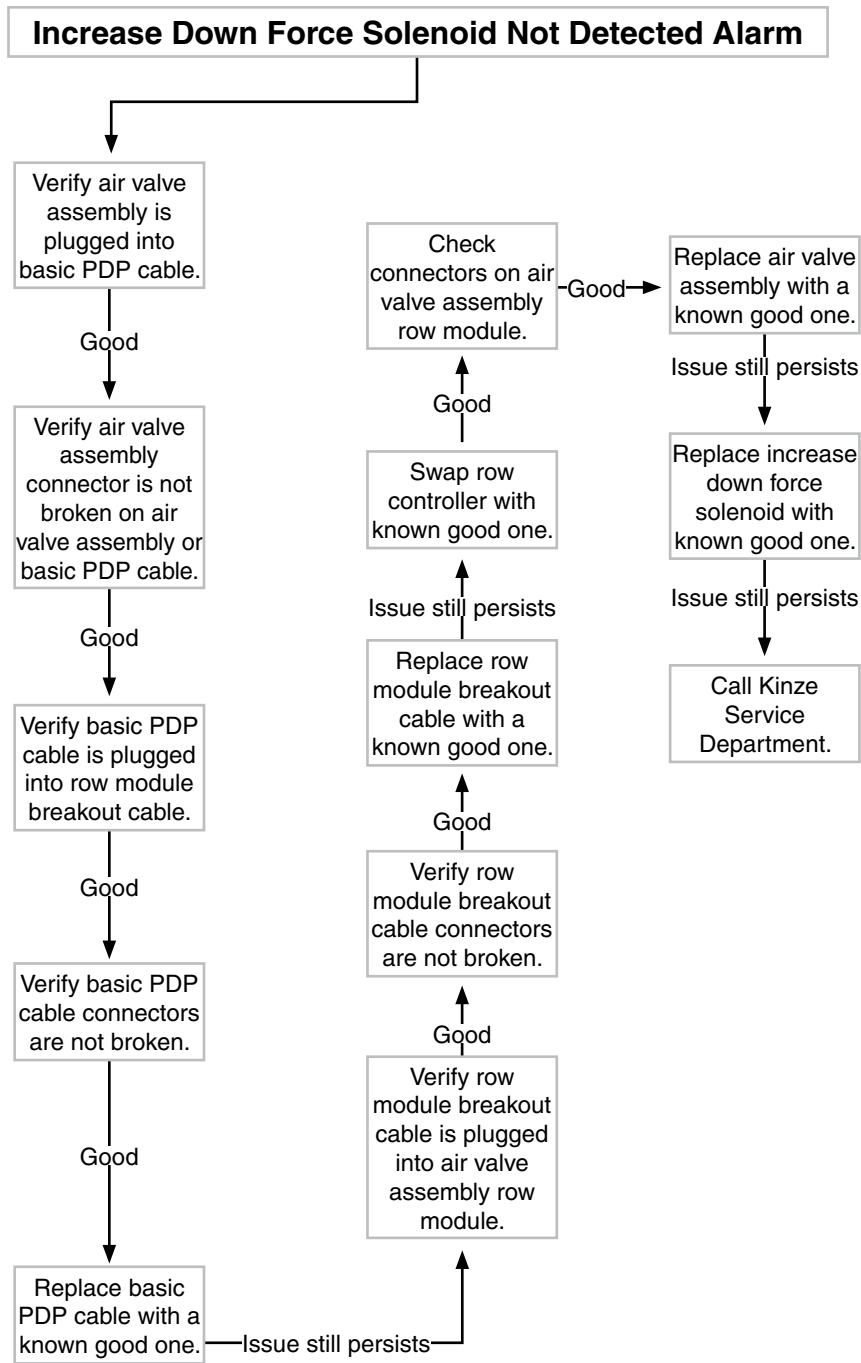

MODEL 4900 PLANTERS

SERVICE MANUAL

M0253

2/14

This page left blank intentionally.

ALARMS

Low Population Single Row3
Low Population All Rows4
High Population Single Row5
High Population All Rows.6
Low Singulation Single Row7
Low Singulation All Rows8
Seed Sensor Communication Alarm9
Seed Meter MDM Communication Alarm . . .10
Insecticide MDM Communication Alarm . . .11
Insecticide No Flow Single Row12
Row Module Communication Alarm13
Bulk Fill Communication Alarm14
Low Tank Weight Alarm15
Low Down Force16
Increase Down Force Solenoid
 Not Detected Alarm19
Decrease Down Force Solenoid
 Not Detected Alarm20
Down Force Pressure Sensor
 Not Detected Alarm21
Low Fertilizer Rate Alarm Multiple Rows . . .22
High Fertilizer Rate Alarm Multiple Rows . . .24
Fertilizer Row No Flow Alarm25
Low Fertilizer Tank Level Alarm26
Low Vacuum Pressure Alarm28
High Vacuum Pressure Alarm30
Low Bulk Fill Pressure Alarm.31
High Bulk Fill Pressure Alarm32
Planter will not turn on
 with Master Switch33
Screens do not load on
 VT (Virtual Terminal)34
Planter will not load into Task Controller35
Update will not load36

Reference Material

Operators Manual = *Italic underlined text*

Virtual Terminal (VT) = *(Italic underlined text in parenthesis)*

Row Module Communication Alarm

This page left blank intentionally.

Low Fertilizer Rate Alarm Multiple Rows