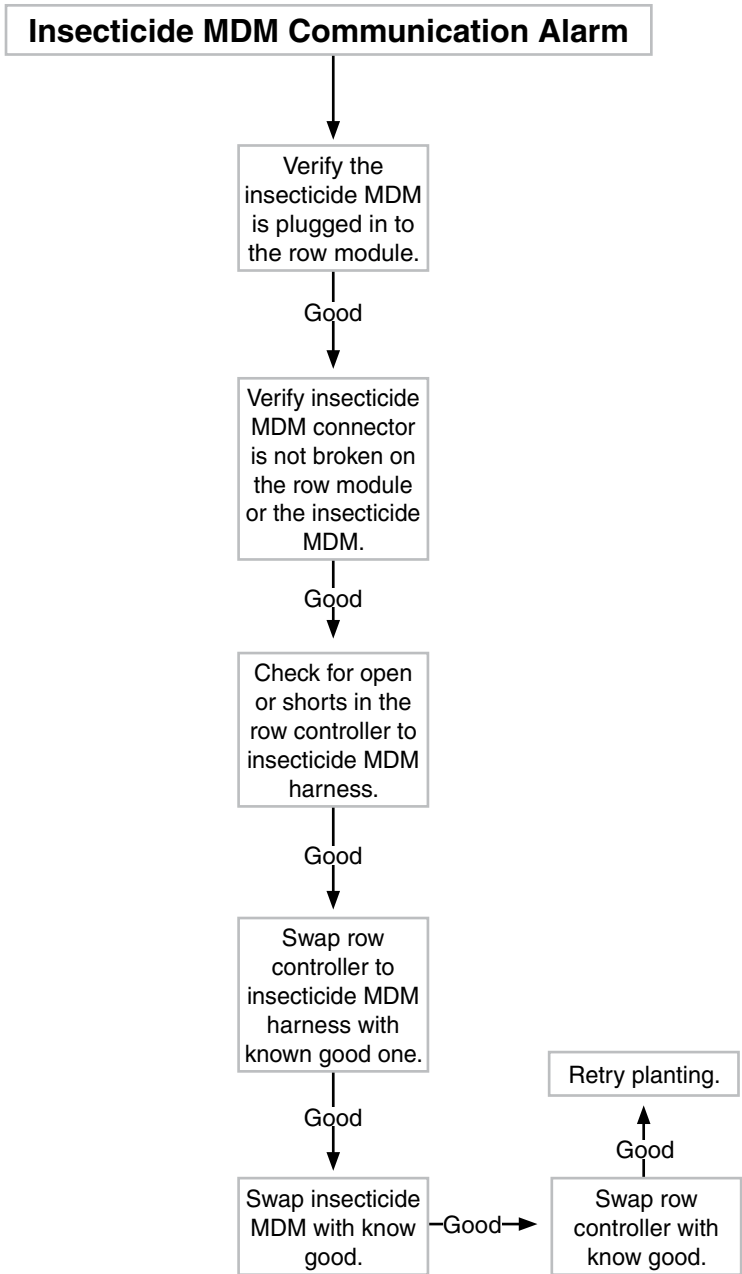

MODEL 4900 PLANTERS

SERVICE MANUAL

M0253

2/14

This page left blank intentionally.

ALARMS

Low Population Single Row3
Low Population All Rows4
High Population Single Row5
High Population All Rows.6
Low Singulation Single Row7
Low Singulation All Rows8
Seed Sensor Communication Alarm9
Seed Meter MDM Communication Alarm . . .10
Insecticide MDM Communication Alarm . . .11
Insecticide No Flow Single Row12
Row Module Communication Alarm13
Bulk Fill Communication Alarm14
Low Tank Weight Alarm15
Low Down Force16
Increase Down Force Solenoid
 Not Detected Alarm19
Decrease Down Force Solenoid
 Not Detected Alarm20
Down Force Pressure Sensor
 Not Detected Alarm21
Low Fertilizer Rate Alarm Multiple Rows . . .22
High Fertilizer Rate Alarm Multiple Rows . . .24
Fertilizer Row No Flow Alarm25
Low Fertilizer Tank Level Alarm26
Low Vacuum Pressure Alarm28
High Vacuum Pressure Alarm30
Low Bulk Fill Pressure Alarm.31
High Bulk Fill Pressure Alarm32
Planter will not turn on
 with Master Switch33
Screens do not load on
 VT (Virtual Terminal)34
Planter will not load into Task Controller35
Update will not load36

Reference Material

Operators Manual = *Italic underlined text*

Virtual Terminal (VT) = *(Italic underlined text in parenthesis)*

Row Module Communication Alarm

This page left blank intentionally.

Low Fertilizer Rate Alarm Multiple Rows

This page left blank intentionally.