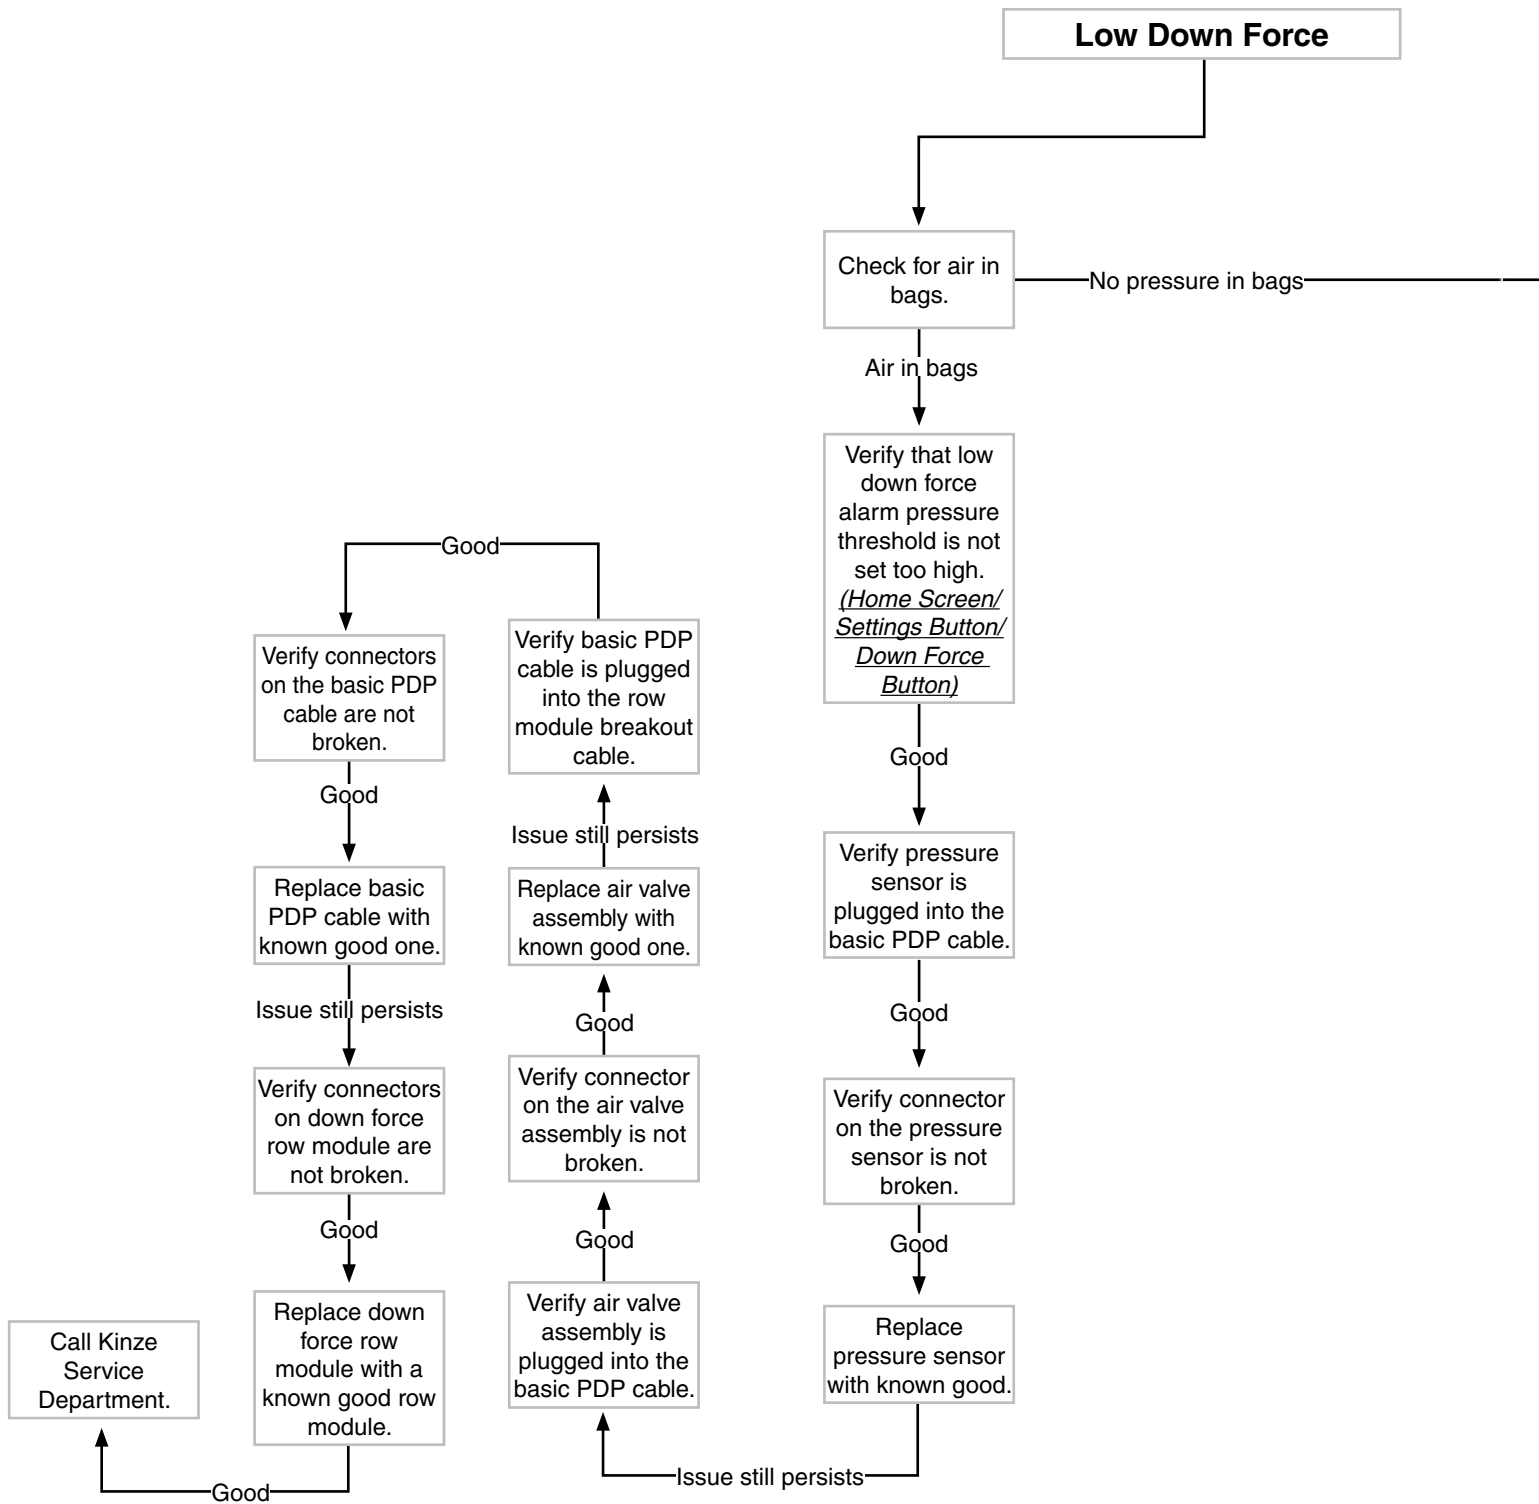

MODEL 4900 PLANTERS

SERVICE MANUAL

M0253

2/14

This page left blank intentionally.

ALARMS

Low Population Single Row3
Low Population All Rows4
High Population Single Row5
High Population All Rows.6
Low Singulation Single Row7
Low Singulation All Rows8
Seed Sensor Communication Alarm9
Seed Meter MDM Communication Alarm . . .10
Insecticide MDM Communication Alarm . . .11
Insecticide No Flow Single Row12
Row Module Communication Alarm13
Bulk Fill Communication Alarm14
Low Tank Weight Alarm15
Low Down Force16
Increase Down Force Solenoid
 Not Detected Alarm19
Decrease Down Force Solenoid
 Not Detected Alarm20
Down Force Pressure Sensor
 Not Detected Alarm21
Low Fertilizer Rate Alarm Multiple Rows . . .22
High Fertilizer Rate Alarm Multiple Rows . . .24
Fertilizer Row No Flow Alarm25
Low Fertilizer Tank Level Alarm26
Low Vacuum Pressure Alarm28
High Vacuum Pressure Alarm30
Low Bulk Fill Pressure Alarm.31
High Bulk Fill Pressure Alarm32
Planter will not turn on
 with Master Switch33
Screens do not load on
 VT (Virtual Terminal)34
Planter will not load into Task Controller35
Update will not load36

Reference Material

Operators Manual = *Italic underlined text*

Virtual Terminal (VT) = *(Italic underlined text in parenthesis)*

Row Module Communication Alarm

This page left blank intentionally.

Low Fertilizer Rate Alarm Multiple Rows

This page left blank intentionally.