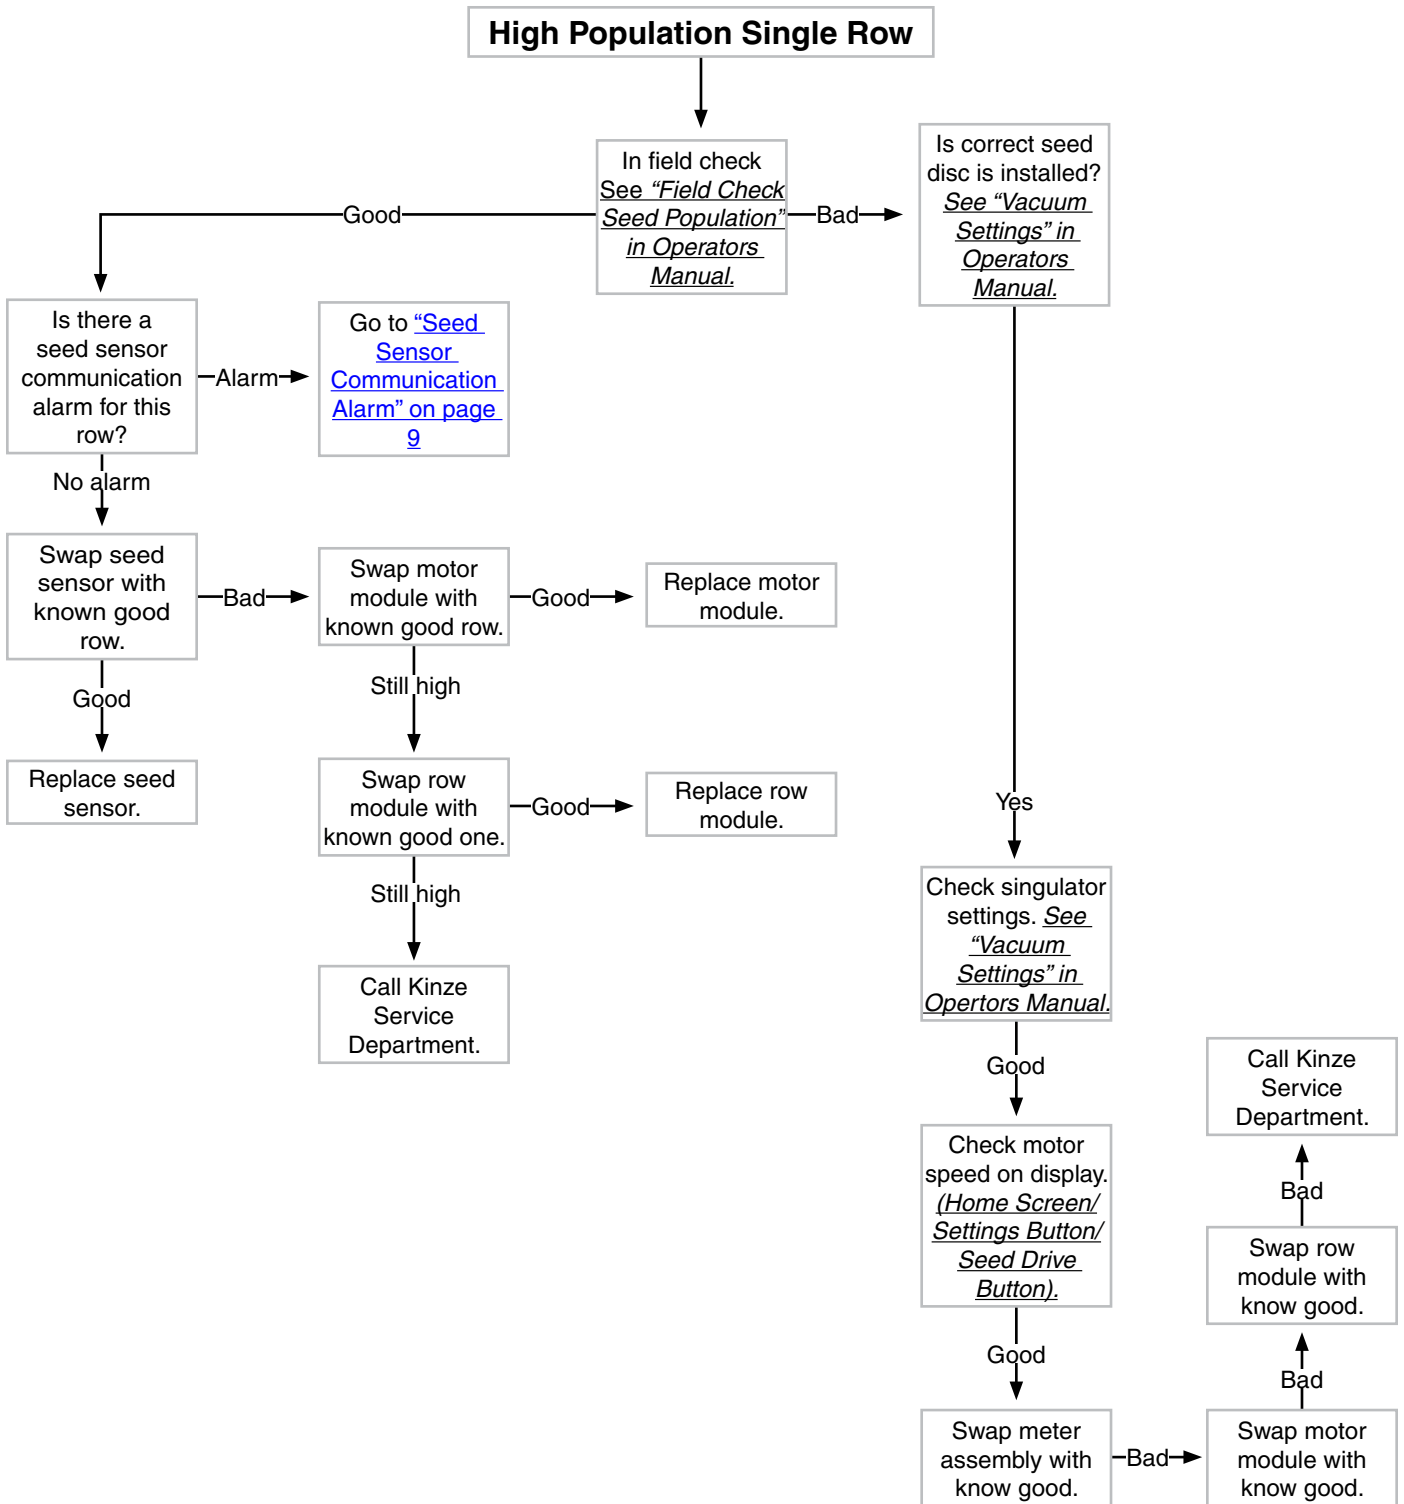

MODEL 4900 PLANTERS

SERVICE MANUAL

M0253

2/14

This page left blank intentionally.

ALARMS

Low Population Single Row3
Low Population All Rows4
High Population Single Row5
High Population All Rows.6
Low Singulation Single Row7
Low Singulation All Rows8
Seed Sensor Communication Alarm9
Seed Meter MDM Communication Alarm . . .10
Insecticide MDM Communication Alarm . . .11
Insecticide No Flow Single Row12
Row Module Communication Alarm13
Bulk Fill Communication Alarm14
Low Tank Weight Alarm15
Low Down Force16
Increase Down Force Solenoid
 Not Detected Alarm19
Decrease Down Force Solenoid
 Not Detected Alarm20
Down Force Pressure Sensor
 Not Detected Alarm21
Low Fertilizer Rate Alarm Multiple Rows . . .22
High Fertilizer Rate Alarm Multiple Rows . . .24
Fertilizer Row No Flow Alarm25
Low Fertilizer Tank Level Alarm26
Low Vacuum Pressure Alarm28
High Vacuum Pressure Alarm30
Low Bulk Fill Pressure Alarm.31
High Bulk Fill Pressure Alarm32
Planter will not turn on
 with Master Switch33
Screens do not load on
 VT (Virtual Terminal)34
Planter will not load into Task Controller35
Update will not load36

Reference Material

Operators Manual = *Italic underlined text*

Virtual Terminal (VT) = *(Italic underlined text in parenthesis)*

Row Module Communication Alarm

This page left blank intentionally.

Low Fertilizer Rate Alarm Multiple Rows