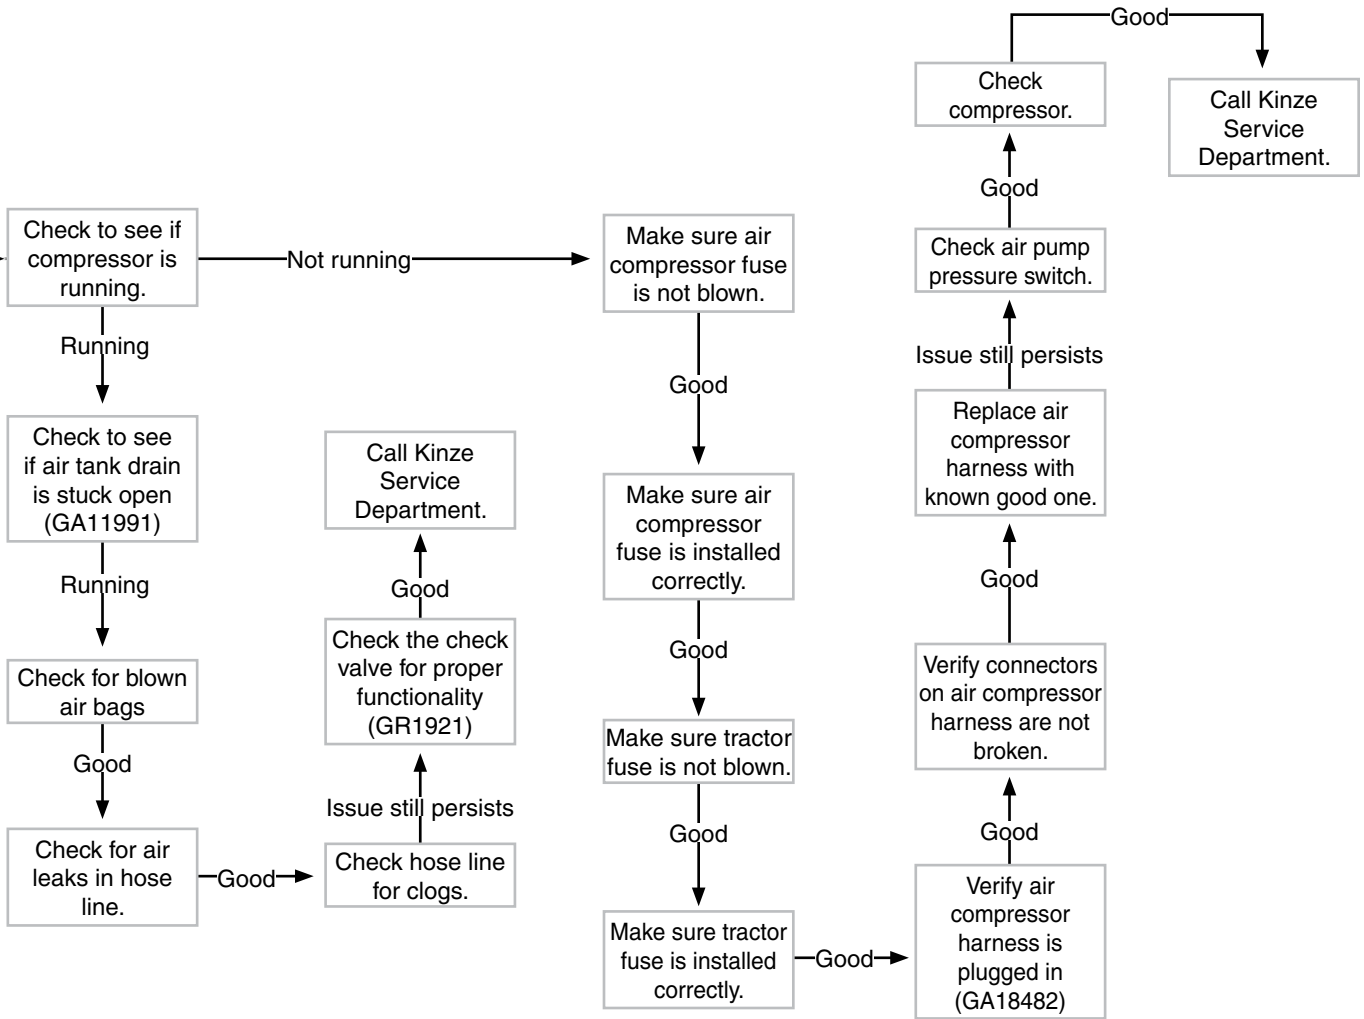

MODEL 4900 PLANTERS

SERVICE MANUAL

M0253

2/14

This page left blank intentionally.

ALARMS

Low Population Single Row3
Low Population All Rows4
High Population Single Row5
High Population All Rows.6
Low Singulation Single Row7
Low Singulation All Rows8
Seed Sensor Communication Alarm9
Seed Meter MDM Communication Alarm . . .10
Insecticide MDM Communication Alarm . . .11
Insecticide No Flow Single Row12
Row Module Communication Alarm13
Bulk Fill Communication Alarm14
Low Tank Weight Alarm15
Low Down Force16
Increase Down Force Solenoid
 Not Detected Alarm19
Decrease Down Force Solenoid
 Not Detected Alarm20
Down Force Pressure Sensor
 Not Detected Alarm21
Low Fertilizer Rate Alarm Multiple Rows . . .22
High Fertilizer Rate Alarm Multiple Rows . . .24
Fertilizer Row No Flow Alarm25
Low Fertilizer Tank Level Alarm26
Low Vacuum Pressure Alarm28
High Vacuum Pressure Alarm30
Low Bulk Fill Pressure Alarm.31
High Bulk Fill Pressure Alarm32
Planter will not turn on
 with Master Switch33
Screens do not load on
 VT (Virtual Terminal)34
Planter will not load into Task Controller35
Update will not load36

Reference Material

Operators Manual = *Italic underlined text*

Virtual Terminal (VT) = *(Italic underlined text in parenthesis)*

Row Module Communication Alarm

This page left blank intentionally.

Low Fertilizer Rate Alarm Multiple Rows