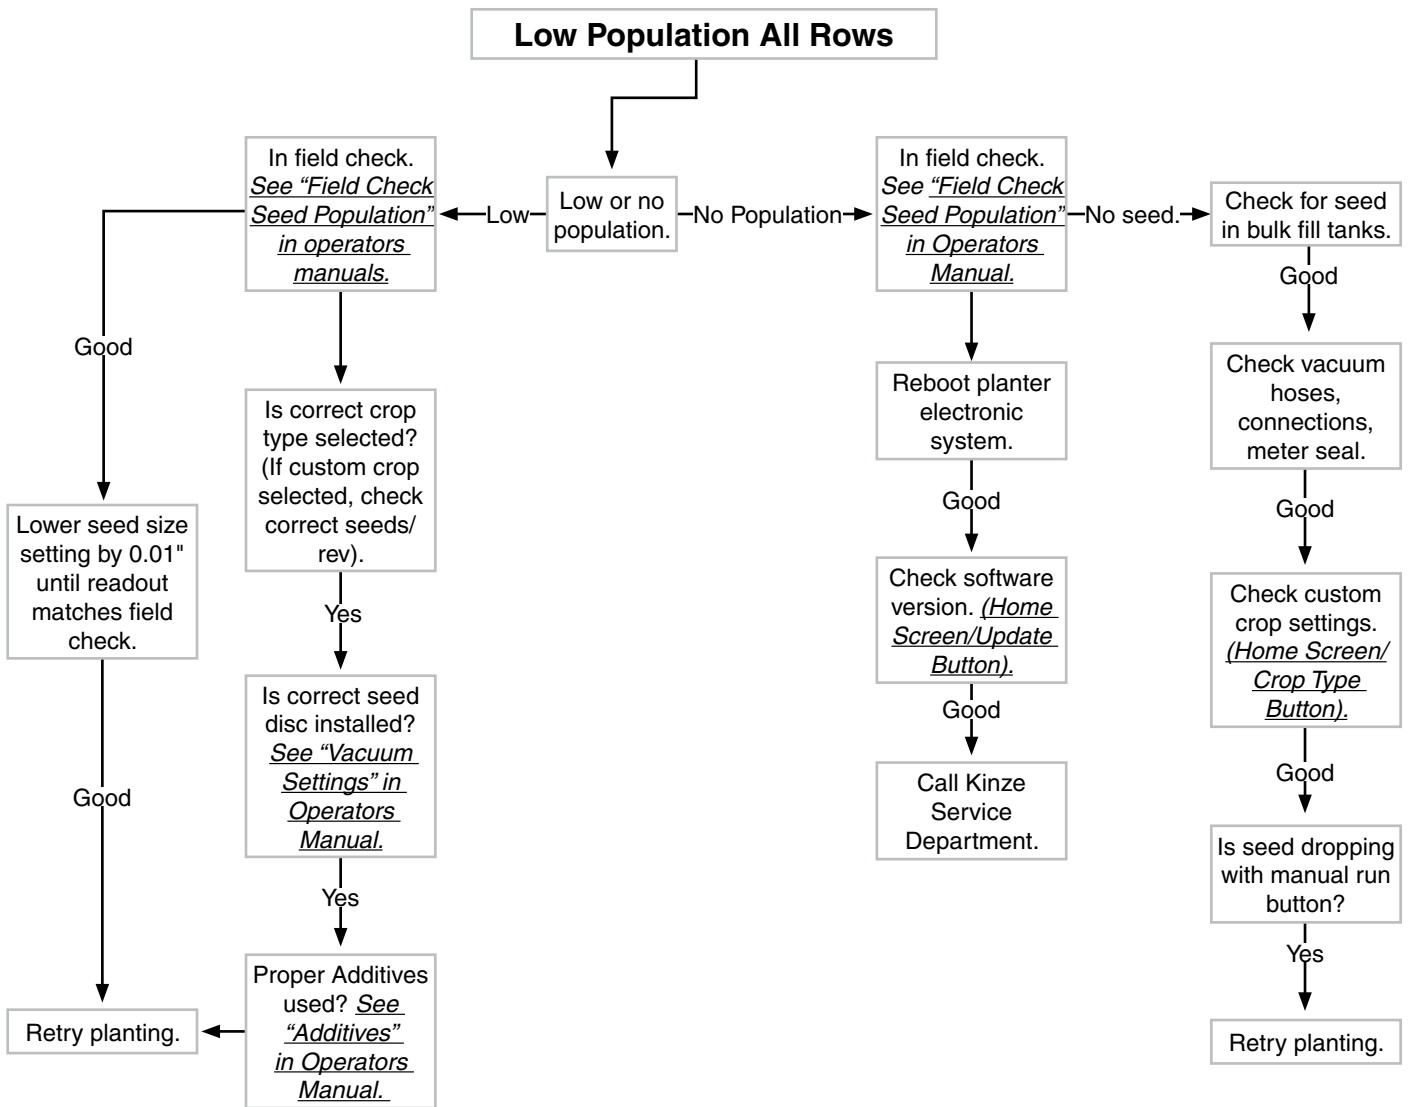

MODEL 4900 PLANTERS

SERVICE MANUAL

M0253

2/14

This page left blank intentionally.

ALARMS

Low Population Single Row3
Low Population All Rows4
High Population Single Row5
High Population All Rows.6
Low Singulation Single Row7
Low Singulation All Rows8
Seed Sensor Communication Alarm9
Seed Meter MDM Communication Alarm . . .10
Insecticide MDM Communication Alarm . . .11
Insecticide No Flow Single Row12
Row Module Communication Alarm13
Bulk Fill Communication Alarm14
Low Tank Weight Alarm15
Low Down Force16
Increase Down Force Solenoid
 Not Detected Alarm19
Decrease Down Force Solenoid
 Not Detected Alarm20
Down Force Pressure Sensor
 Not Detected Alarm21
Low Fertilizer Rate Alarm Multiple Rows . . .22
High Fertilizer Rate Alarm Multiple Rows . . .24
Fertilizer Row No Flow Alarm25
Low Fertilizer Tank Level Alarm26
Low Vacuum Pressure Alarm28
High Vacuum Pressure Alarm30
Low Bulk Fill Pressure Alarm.31
High Bulk Fill Pressure Alarm32
Planter will not turn on
 with Master Switch33
Screens do not load on
 VT (Virtual Terminal)34
Planter will not load into Task Controller35
Update will not load36

Reference Material

Operators Manual = *Italic underlined text*

Virtual Terminal (VT) = *(Italic underlined text in parenthesis)*

Row Module Communication Alarm

This page left blank intentionally.

Low Fertilizer Rate Alarm Multiple Rows