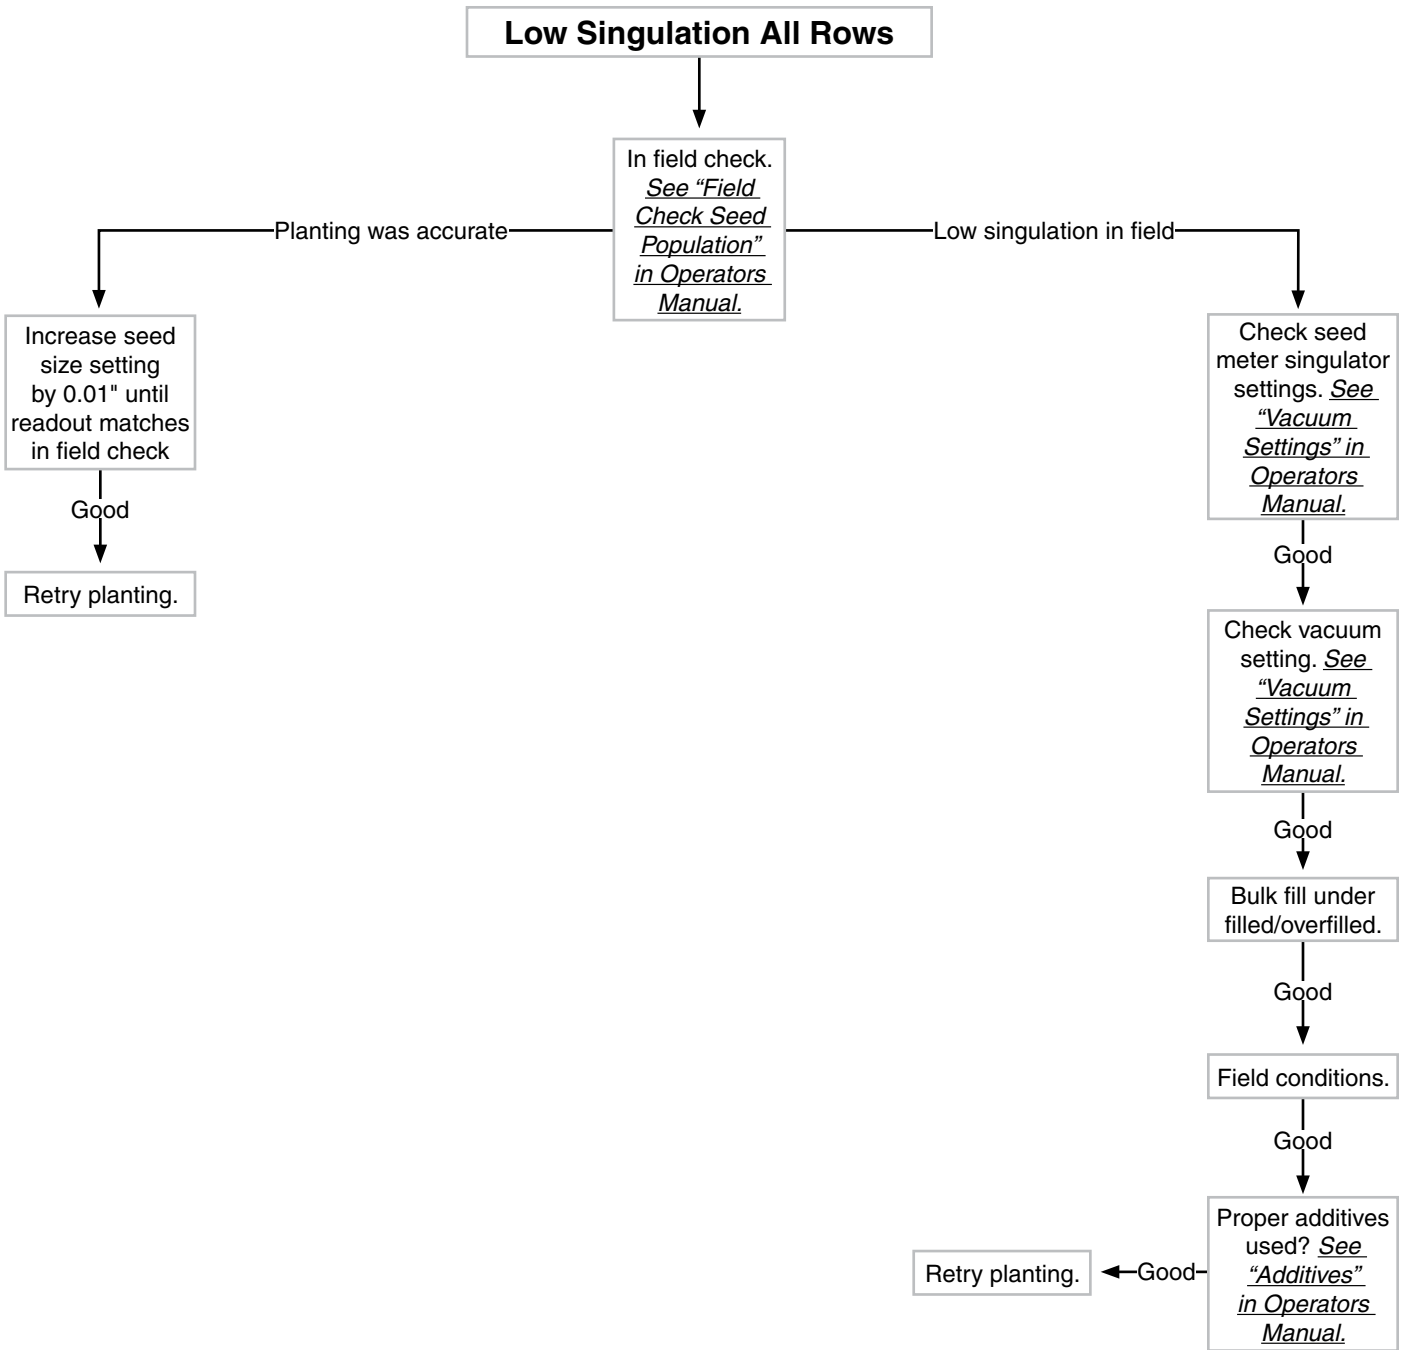

MODEL 4900 PLANTERS

SERVICE MANUAL

M0253

2/14

This page left blank intentionally.

ALARMS

Low Population Single Row3
Low Population All Rows4
High Population Single Row5
High Population All Rows.6
Low Singulation Single Row7
Low Singulation All Rows8
Seed Sensor Communication Alarm9
Seed Meter MDM Communication Alarm . . .10
Insecticide MDM Communication Alarm . . .11
Insecticide No Flow Single Row12
Row Module Communication Alarm13
Bulk Fill Communication Alarm14
Low Tank Weight Alarm15
Low Down Force16
Increase Down Force Solenoid
 Not Detected Alarm19
Decrease Down Force Solenoid
 Not Detected Alarm20
Down Force Pressure Sensor
 Not Detected Alarm21
Low Fertilizer Rate Alarm Multiple Rows . . .22
High Fertilizer Rate Alarm Multiple Rows . . .24
Fertilizer Row No Flow Alarm25
Low Fertilizer Tank Level Alarm26
Low Vacuum Pressure Alarm28
High Vacuum Pressure Alarm30
Low Bulk Fill Pressure Alarm.31
High Bulk Fill Pressure Alarm32
Planter will not turn on
 with Master Switch33
Screens do not load on
 VT (Virtual Terminal)34
Planter will not load into Task Controller35
Update will not load36

Reference Material

Operators Manual = *Italic underlined text*

Virtual Terminal (VT) = *(Italic underlined text in parenthesis)*

Row Module Communication Alarm

This page left blank intentionally.

Low Fertilizer Rate Alarm Multiple Rows