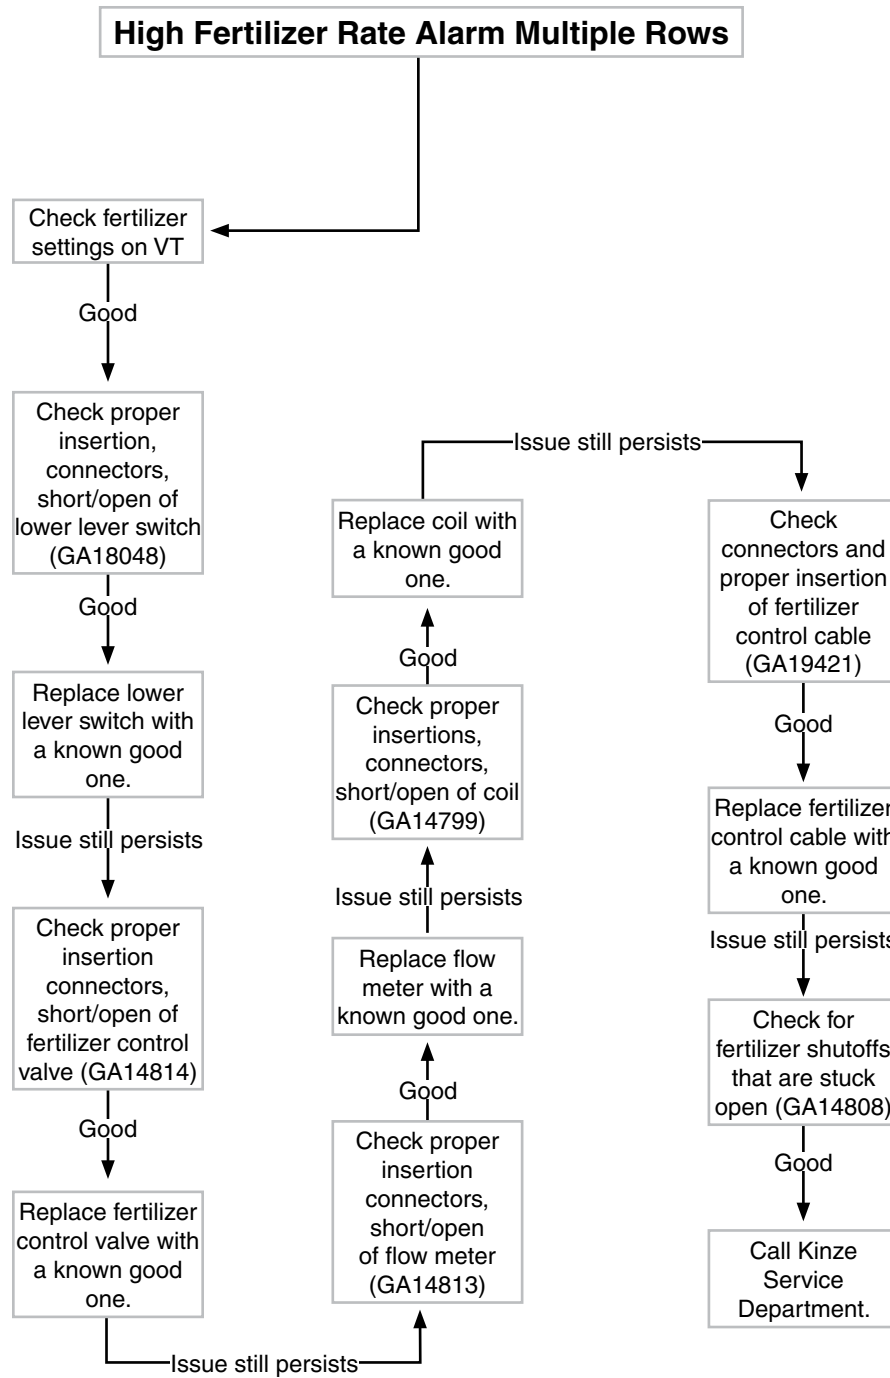

MODEL 4900 PLANTERS

SERVICE MANUAL

M0253

2/14

This page left blank intentionally.

ALARMS

Low Population Single Row3
Low Population All Rows4
High Population Single Row5
High Population All Rows.6
Low Singulation Single Row7
Low Singulation All Rows8
Seed Sensor Communication Alarm9
Seed Meter MDM Communication Alarm . . .10
Insecticide MDM Communication Alarm . . .11
Insecticide No Flow Single Row12
Row Module Communication Alarm13
Bulk Fill Communication Alarm14
Low Tank Weight Alarm15
Low Down Force16
Increase Down Force Solenoid
 Not Detected Alarm19
Decrease Down Force Solenoid
 Not Detected Alarm20
Down Force Pressure Sensor
 Not Detected Alarm21
Low Fertilizer Rate Alarm Multiple Rows . . .22
High Fertilizer Rate Alarm Multiple Rows . . .24
Fertilizer Row No Flow Alarm25
Low Fertilizer Tank Level Alarm26
Low Vacuum Pressure Alarm28
High Vacuum Pressure Alarm30
Low Bulk Fill Pressure Alarm.31
High Bulk Fill Pressure Alarm32
Planter will not turn on
 with Master Switch33
Screens do not load on
 VT (Virtual Terminal)34
Planter will not load into Task Controller35
Update will not load36

Reference Material

Operators Manual = *Italic underlined text*

Virtual Terminal (VT) = *(Italic underlined text in parenthesis)*

Row Module Communication Alarm

This page left blank intentionally.

Low Fertilizer Rate Alarm Multiple Rows