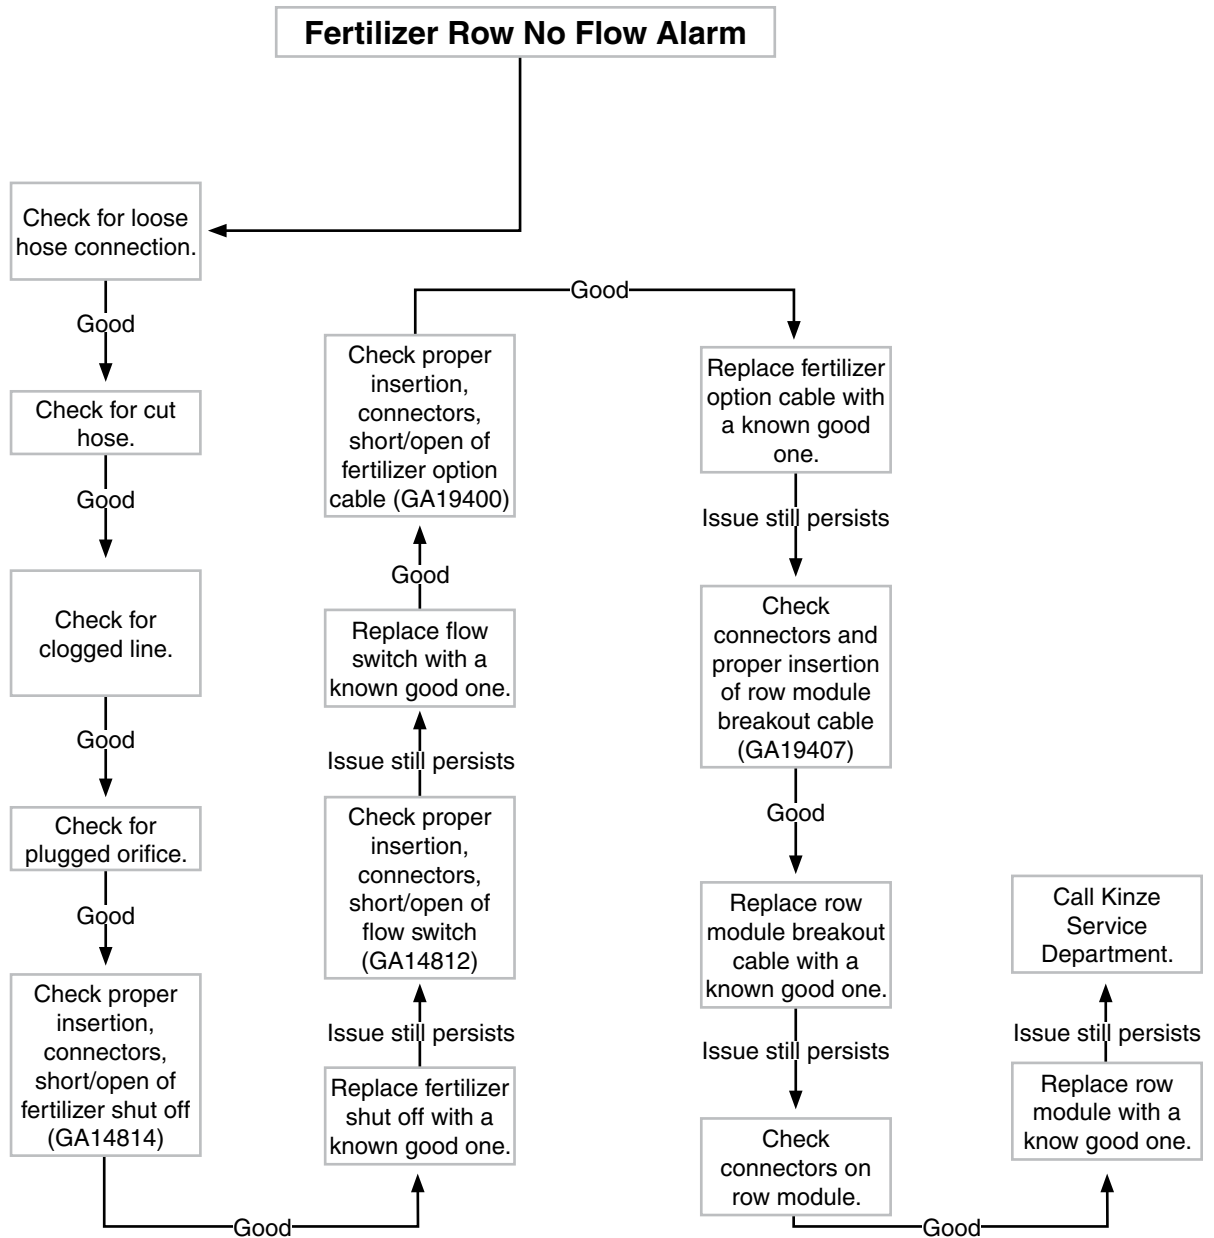

MODEL 4900 PLANTERS

SERVICE MANUAL

M0253

2/14

This page left blank intentionally.

ALARMS

Low Population Single Row3
Low Population All Rows4
High Population Single Row5
High Population All Rows.6
Low Singulation Single Row7
Low Singulation All Rows8
Seed Sensor Communication Alarm9
Seed Meter MDM Communication Alarm . . .10
Insecticide MDM Communication Alarm . . .11
Insecticide No Flow Single Row12
Row Module Communication Alarm13
Bulk Fill Communication Alarm14
Low Tank Weight Alarm15
Low Down Force16
Increase Down Force Solenoid
 Not Detected Alarm19
Decrease Down Force Solenoid
 Not Detected Alarm20
Down Force Pressure Sensor
 Not Detected Alarm21
Low Fertilizer Rate Alarm Multiple Rows . . .22
High Fertilizer Rate Alarm Multiple Rows . . .24
Fertilizer Row No Flow Alarm25
Low Fertilizer Tank Level Alarm26
Low Vacuum Pressure Alarm28
High Vacuum Pressure Alarm30
Low Bulk Fill Pressure Alarm.31
High Bulk Fill Pressure Alarm32
Planter will not turn on
 with Master Switch33
Screens do not load on
 VT (Virtual Terminal)34
Planter will not load into Task Controller35
Update will not load36

Reference Material

Operators Manual = *Italic underlined text*

Virtual Terminal (VT) = *(Italic underlined text in parenthesis)*

Row Module Communication Alarm

This page left blank intentionally.

Low Fertilizer Rate Alarm Multiple Rows