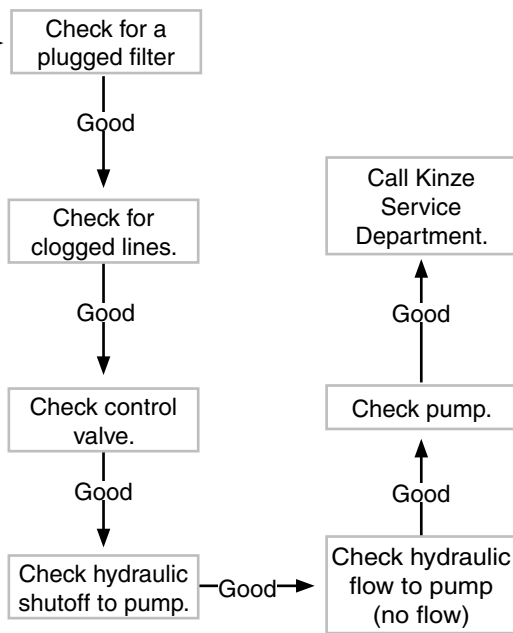

MODEL 4900 PLANTERS

SERVICE MANUAL

M0253

2/14

This page left blank intentionally.

ALARMS

Low Population Single Row3
Low Population All Rows4
High Population Single Row5
High Population All Rows.6
Low Singulation Single Row7
Low Singulation All Rows8
Seed Sensor Communication Alarm9
Seed Meter MDM Communication Alarm . . .10
Insecticide MDM Communication Alarm . . .11
Insecticide No Flow Single Row12
Row Module Communication Alarm13
Bulk Fill Communication Alarm14
Low Tank Weight Alarm15
Low Down Force16
Increase Down Force Solenoid
 Not Detected Alarm19
Decrease Down Force Solenoid
 Not Detected Alarm20
Down Force Pressure Sensor
 Not Detected Alarm21
Low Fertilizer Rate Alarm Multiple Rows . . .22
High Fertilizer Rate Alarm Multiple Rows . . .24
Fertilizer Row No Flow Alarm25
Low Fertilizer Tank Level Alarm26
Low Vacuum Pressure Alarm28
High Vacuum Pressure Alarm30
Low Bulk Fill Pressure Alarm.31
High Bulk Fill Pressure Alarm32
Planter will not turn on
 with Master Switch33
Screens do not load on
 VT (Virtual Terminal)34
Planter will not load into Task Controller35
Update will not load36

Reference Material

Operators Manual = *Italic underlined text*

Virtual Terminal (VT) = *(Italic underlined text in parenthesis)*

Row Module Communication Alarm

This page left blank intentionally.

Low Fertilizer Rate Alarm Multiple Rows