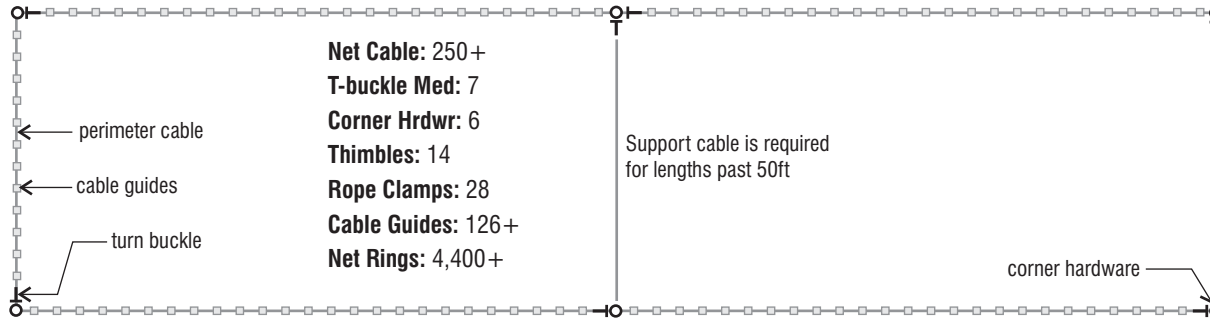

25x100 hardware