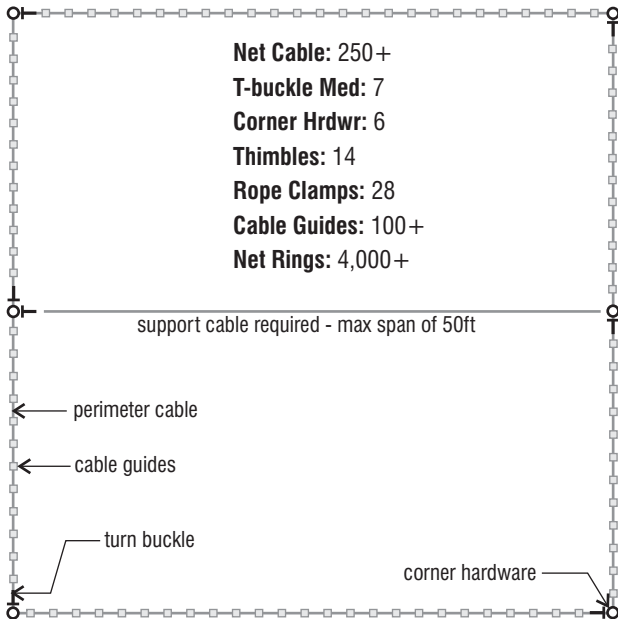

50x50 hardware