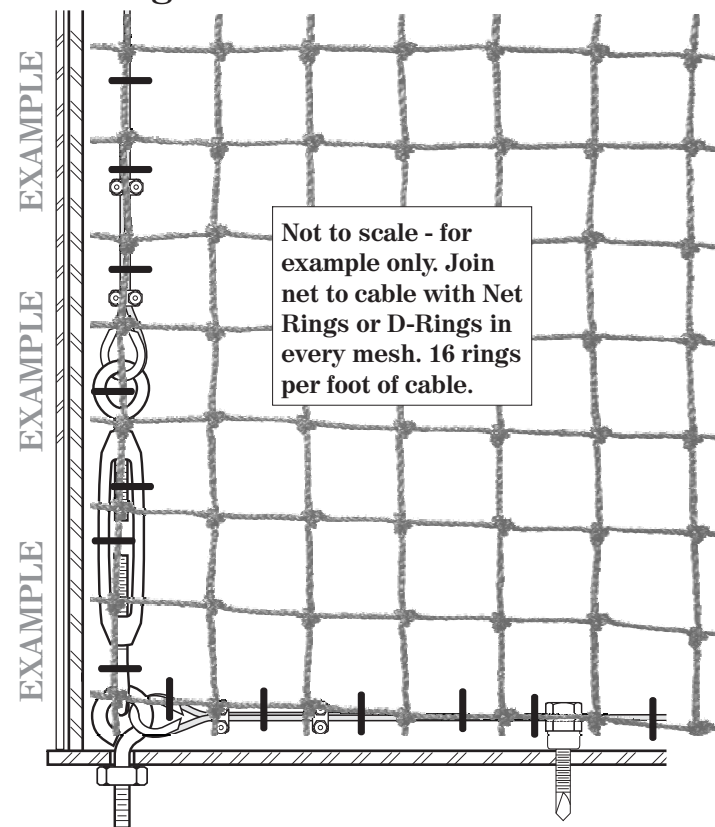

Net Rings EVERY mesh