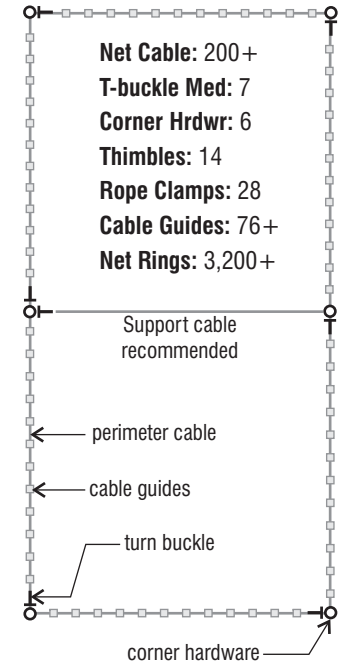

25x50 hardware