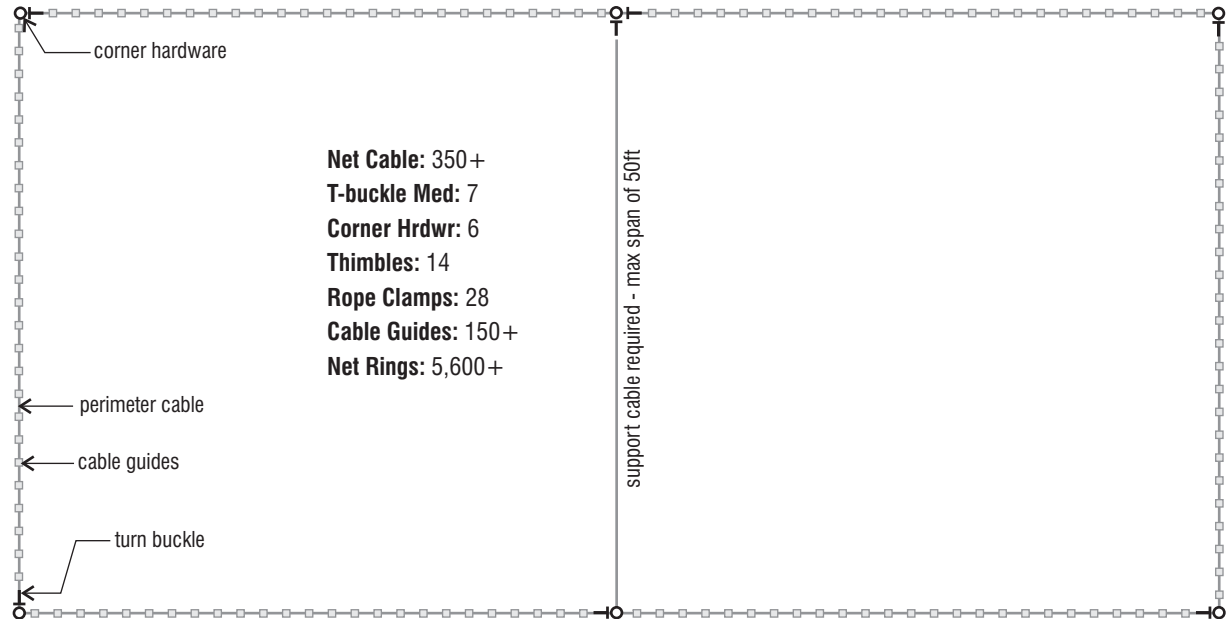

50x100 hardware

Nixalite® of America Inc.
1025 16th Avenue East Moline, IL. 61244
Experts In Architectural Bird Control Since 1950

Phone: 800.624.1189 or 309.755.8771
Fax: 800.624.1196 or 309.755.0077
Web: www.nixalite.com

Copyright© 2011 by Nixalite® of America Inc. All rights reserved.
Nixalite® is a registered trademark of Nixalite® of America Inc.
Printed with pride in the USA.