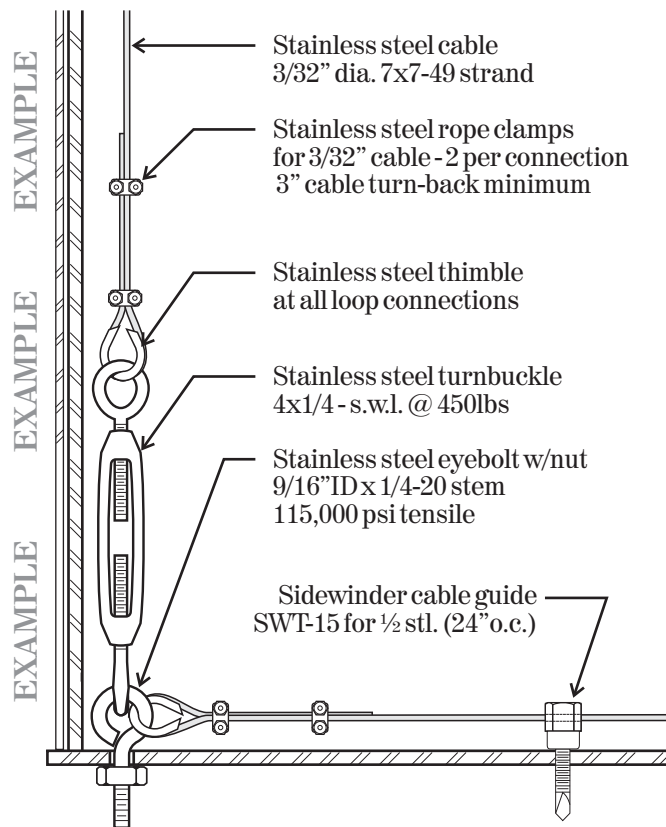

Basic Cable Connections