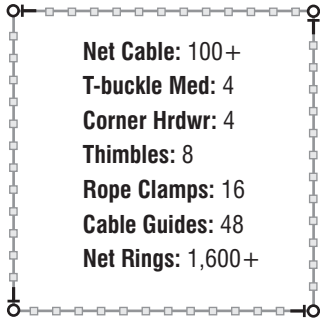

Cable and cable hardware baselines for standard areas

These schematics show simple, straight and flat areas for netting enclosure. The cable and hardware numbers listed in each standard area is based on these simple dimensions. Any changes in the shape or requirements other than what is shown would increase the number of hardware required to secure the netting. Use these numbers as baselines for estimating only. Additional hardware and cable will be needed in most cases.

25x25 hardware