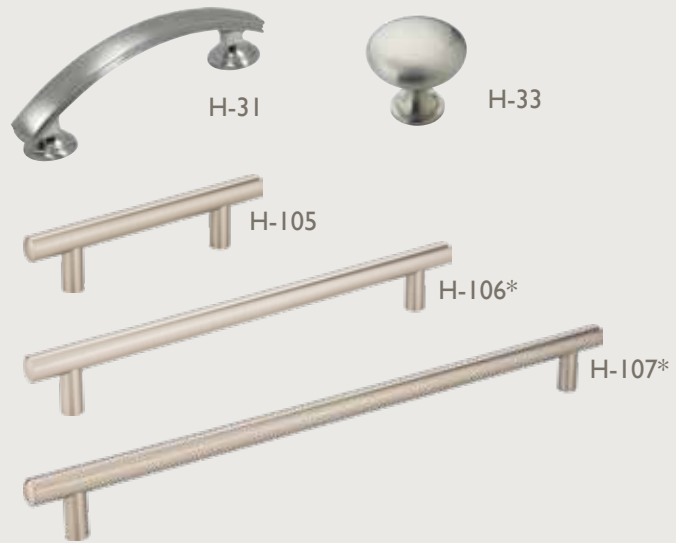

HARDWARE OPTIONS

SATIN NICKEL