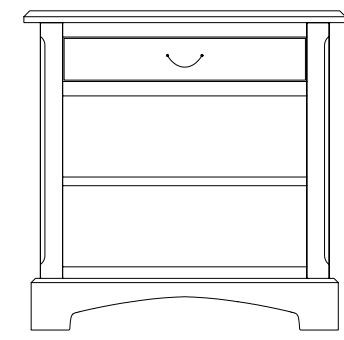

8541 WESTBROOK TRIPLE DRESSER
8570 WESTBROOK NIGHTSTAND
8561 WESTBROOK TALL 5 DRAWER CHEST
OAK/MICHAELS

8552 Westbrook Grand Mirror*
48" w x 25" h
Mirror Not Available in Two Tone
8546 Westbrook Grand Dresser
58" w x 20 1/2" d x 53" h
O C H T M CC