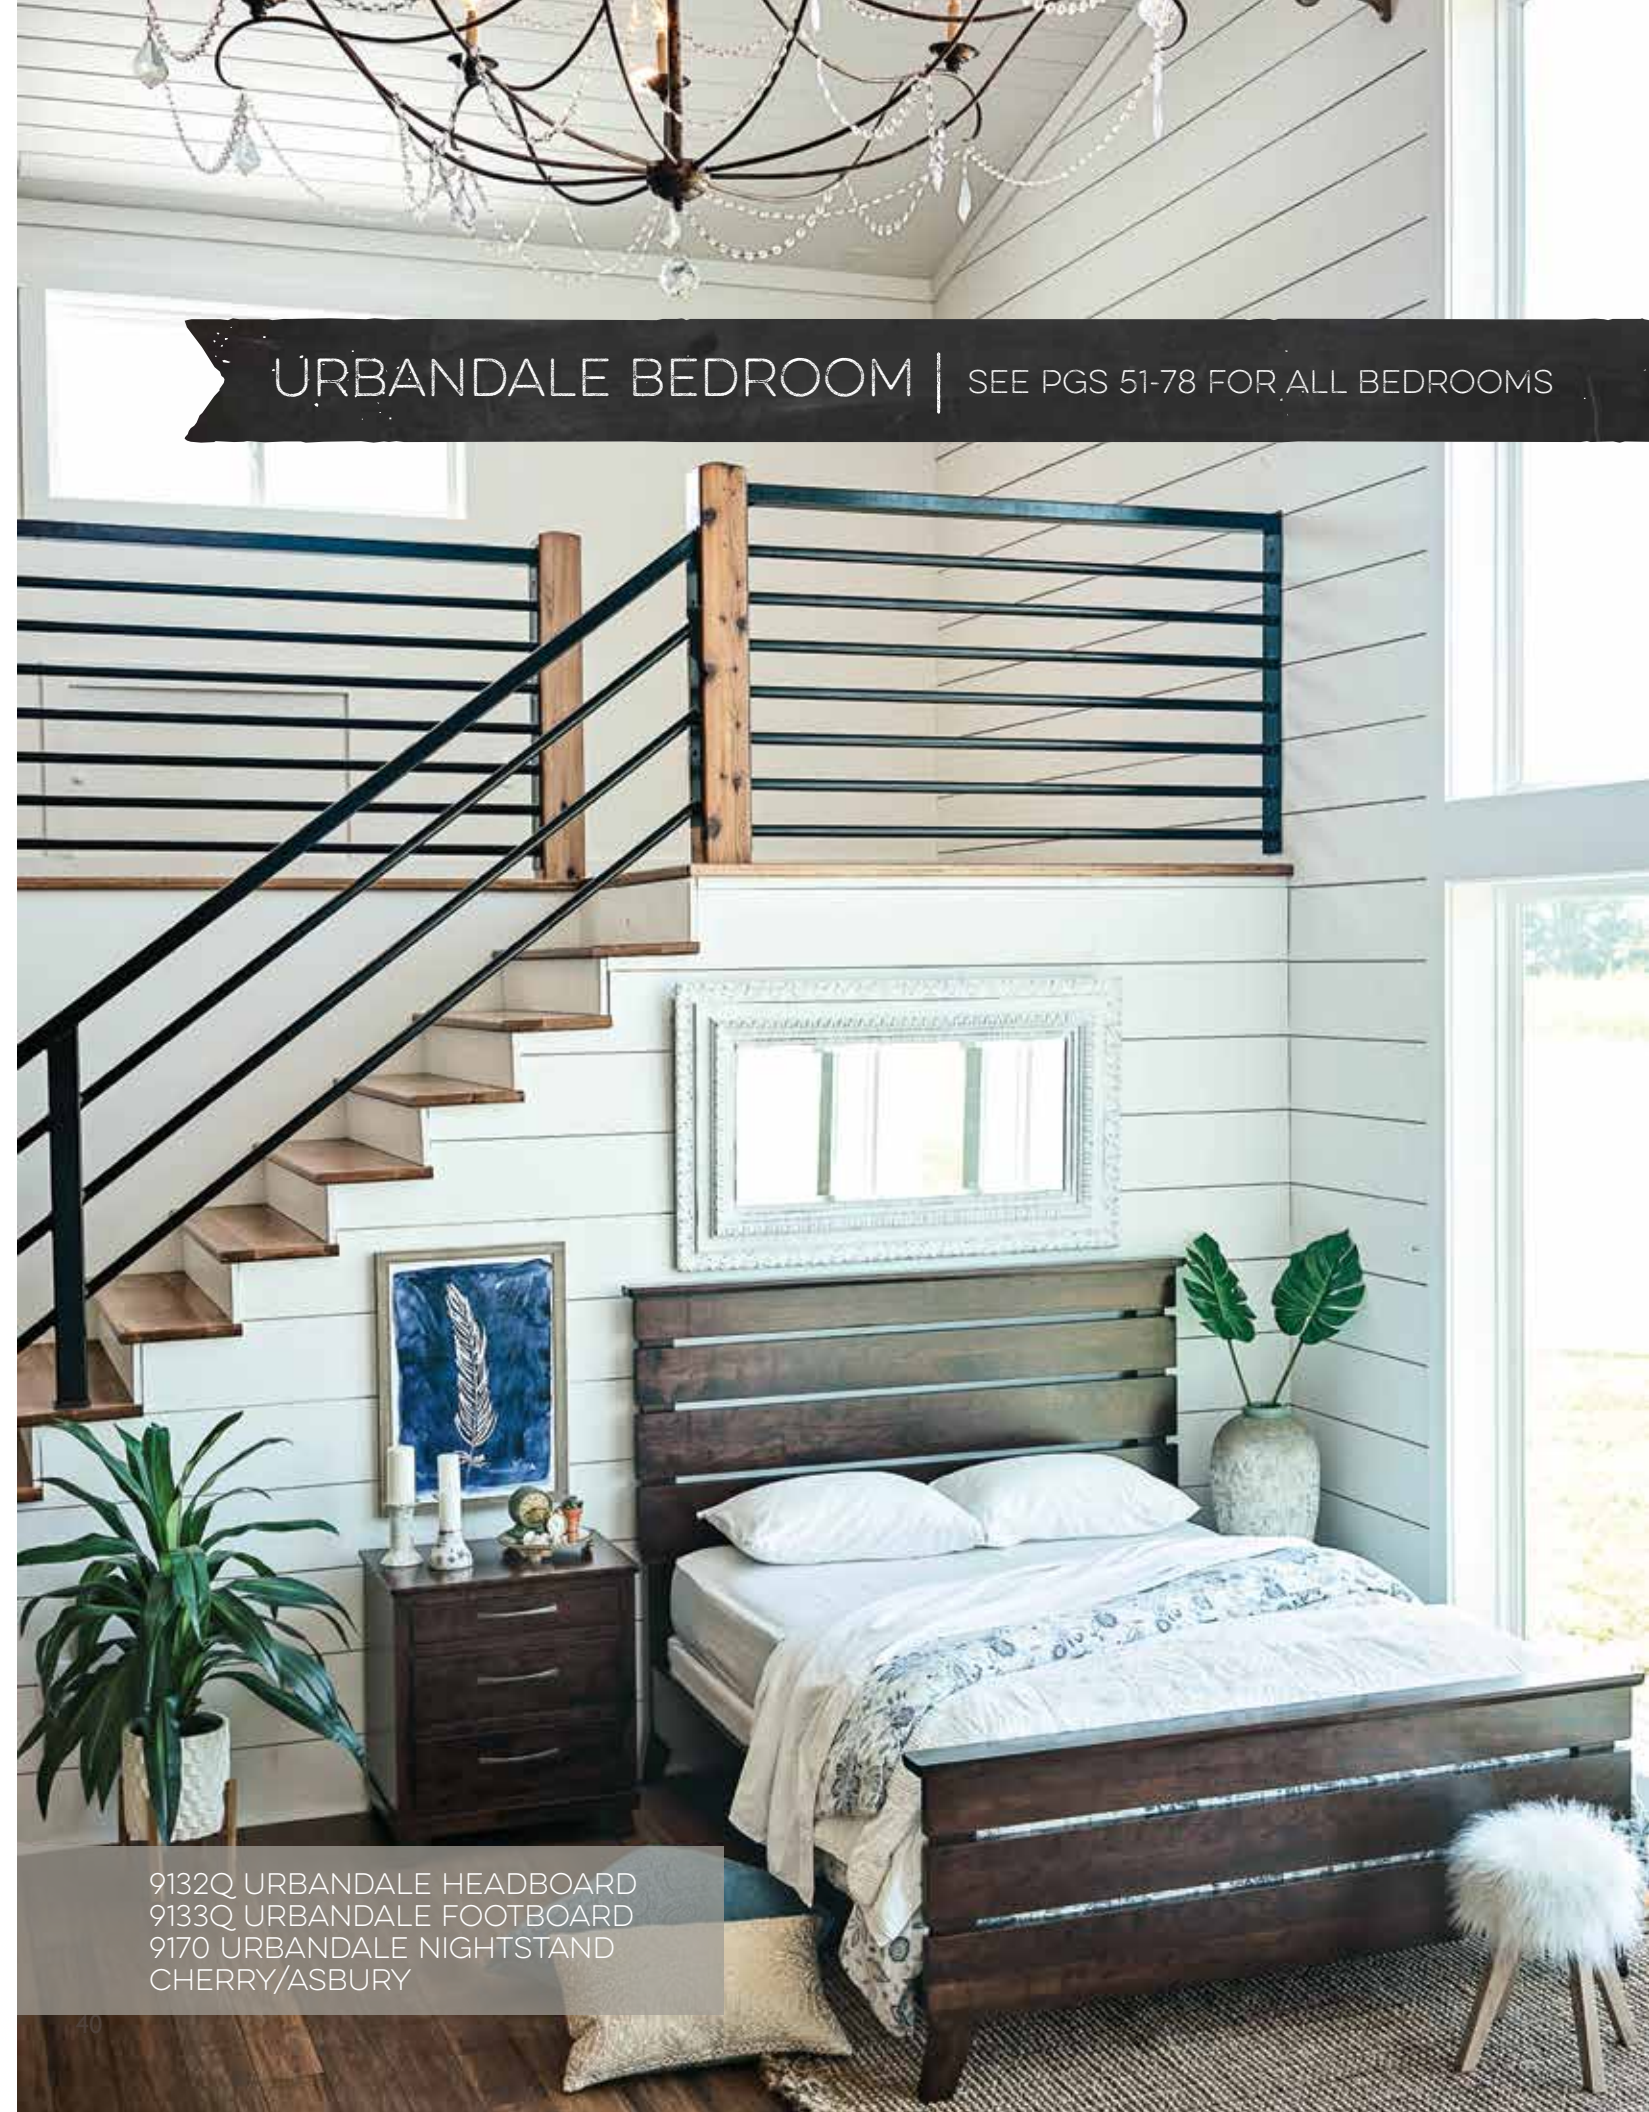

URBANDALE BEDROOM | SEE PGS 51-78 FOR ALL BEDROOMS

9132Q URBANDALE HEADBOARD
9133Q URBANDALE FOOTBOARD
9170 URBANDALE NIGHTSTAND
CHERRY/ASBURY