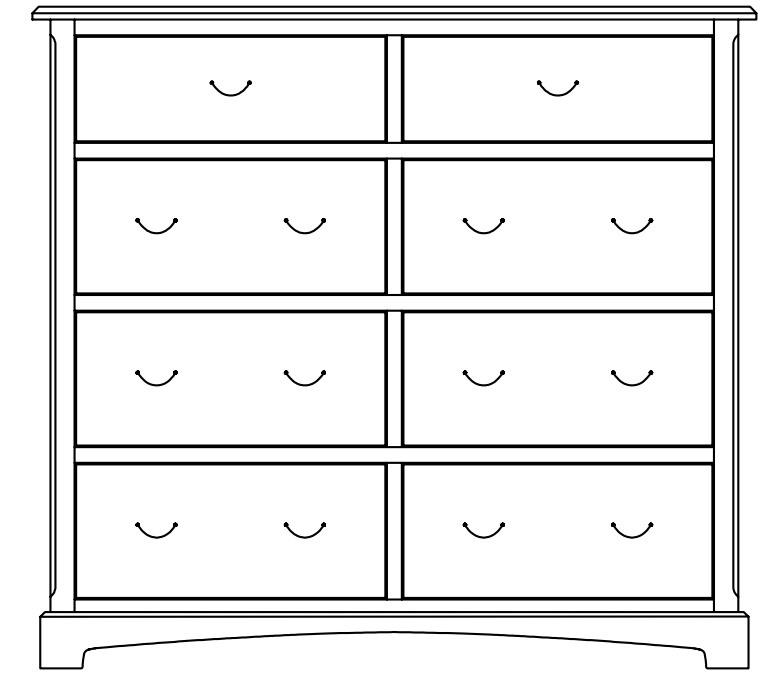

8541 WESTBROOK TRIPLE DRESSER
8570 WESTBROOK NIGHTSTAND
8561 WESTBROOK TALL 5 DRAWER CHEST
OAK/MICHAELS

8552 Westbrook Grand Mirror*
48" w x 25" h
Mirror Not Available in Two Tone
8546 Westbrook Grand Dresser
58" w x 20 1/2" d x 53" h
O C H T M CC