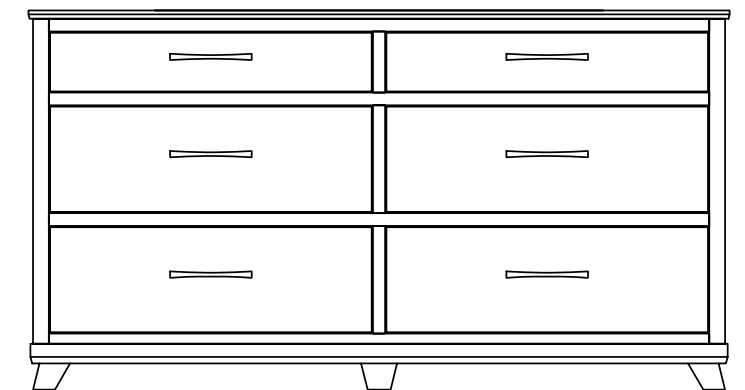

9150 Urbandale Mirror*
49" w x 2" d x 37^{1/2}" h
O C H T M CC

9140 Urbandale Triple Dresser
69" w x 20" d x 38" h
O C H T M CC

9151 Urbandale Mirror*
33^{1/2}" w x 2" d x 37^{1/2}" h
9142 Urbandale 55" Double Dresser
55" w x 20" d x 38" h
O C H T M CC