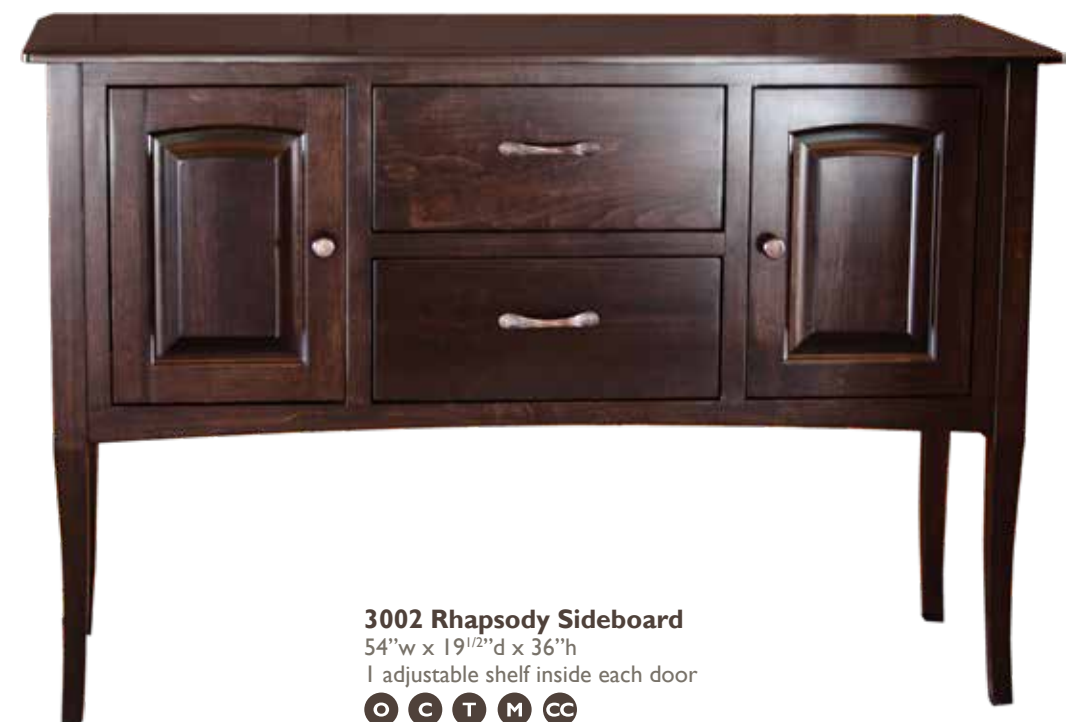

3002 RHAPSODY SIDEBOARD
MAPLE/ASBURY

3002 Rhapsody Sideboard

54" w x 19 1/2" d x 36" h

1 adjustable shelf inside each door

OCTMCC