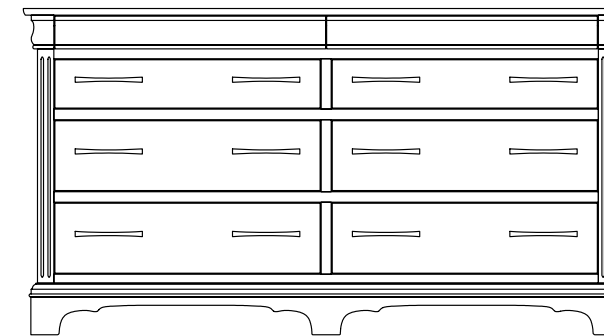

8445 Edinburg 72" Double Dresser
72" w x 20 3/4" d x 39" h
O C T M CC