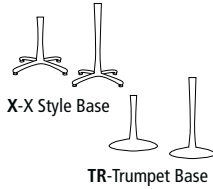

Cha-Cha Base SKU # Formula

Model	Base Height	Base Style	Base Color
CHA	29-29" H 42-42" H	X-X Style TR-Trumpet	SL-Silver BL-Black
CHA+	29+	TR+	SL

Ex: **CHA29TRSL** Cha-Cha 29" H Trumpet Base in Silver

Ex: **CHARND30FUMPWI** Cha-Cha Round 30" Dia Top in Fusion Maple | White Edge Band

Ex: **CHA29TRSL** Cha-Cha 29" H Trumpet Base in Silver

Quick Ship Laminate Colors:

BMCHBK – Biltmore Cherry | Black Edge
DSWTWI – Designer White | White Edge
FNGYWI – Fashion Gray | White Edge

Built to Order Laminate Colors:

ASNTBK – Asian Night | Black Edge
CLWNBK – Columbian Walnut | Black Edge
FUMPWI – Fusion Maple | White Edge
AISAWI – Asian Sand | White Edge
BLAKBK – Black | Black Edge

Model # (Top + Coordinating Base)	Description	Model	List Price Ea.	Number of Cartons	Actual Weight	S-Parcel Billable Weight	Carton Cube	Freight Class
	CHASQ30 Cha-Cha™ Square Top - 30" Sq.	CHASQ30	358.00	1	27	27	0.92	70
	CHASQ36 Cha-Cha™ Square Top - 36" Sq.	CHASQ36	484.00	1	37	37	1.28	70
	CHARND30 Cha-Cha™ Round Top - 30" Dia.	CHARND30	323.00	1	22	LTL	0.92	70
	CHARND36 Cha-Cha™ Round Top - 36" Dia.	CHARND36	394.00	1	30	LTL	1.28	70
	CHA29X Cha-Cha™ X-Base - 29" H	CHA29X	511.00	1	17	LTL	2.16	125
	CHA42X Cha-Cha™ X-Base - 42" H	CHA42X	547.00	1	22	LTL	3.57	125
	CHA29TR Cha-Cha™ Trumpet-Base - 29" H	CHA29TR	511.00	1	24	LTL	2.42	100
	CHA42TR Cha-Cha™ Trumpet-Base - 42" H	CHA42TR	547.00	1	30	LTL	3.54	100

Quick Ship Kits

- High pressure laminate tabletop with 3mm edge band
- Laminate top options: Designer White (DSWI) with white edge band, Fashion Gray (FNGY) with white edge band, and Biltmore Cherry (BMCH) with black edge band
- Silver (SL) bases only for quick ship SKUs
- **Example:** **CHARND3629X-SL-DSWT** (or **CHARND3629XSLDSWT**) Cha-Cha 36 Dia. x 29" silver base (SL) with designer white (DSWT) top