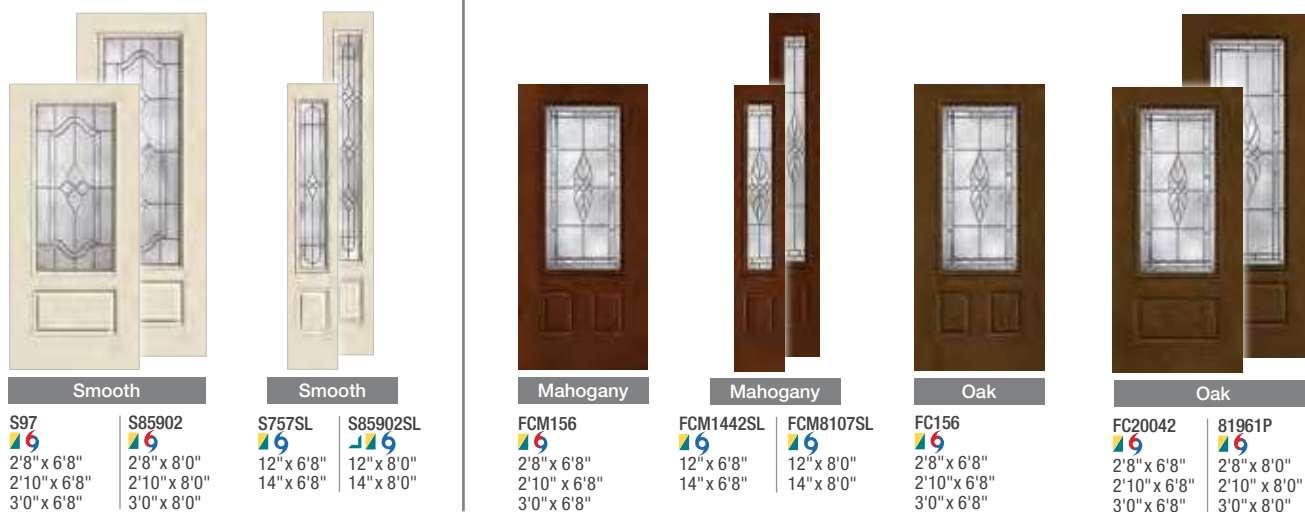

Kensington ◆ ◆ ◆

Kensington *Continues on next page.*

Key

- Black Nickel Caming (1D)
- Flat Lite Frame
- WBD / HVHZ Options
- Brushed Nickel Caming (1C)
- NEW Scrolled & Flat Advanta Lite Frame
- Brass Caming (1A)
- WBD Options
- Wrought Iron (1W)