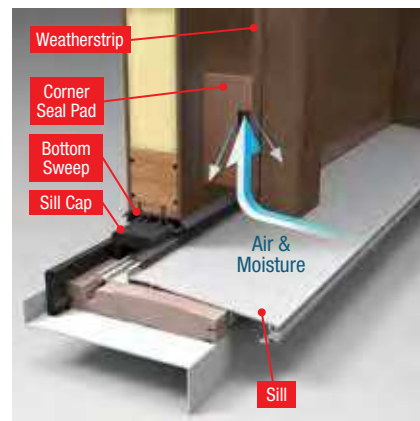

3 Corner seal pads (inswing only) complete the seal between the **sill cap**, **bottom sweep** and **weatherstrip** to help block potential pathways where wind-driven moisture can infiltrate the bottom corner of the door system.