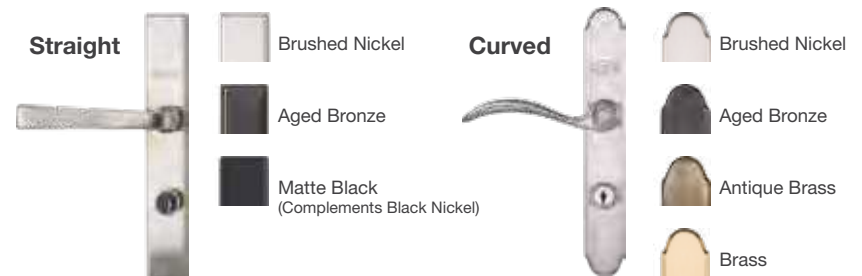

Note: See your Therma-Tru seller or visit www.thermatru.com for details on limited warranties and exclusions.

The storm door is easy to install at the jobsite.

The concealed hinges featuring retractable pins **4** and the revolutionary hidden closer with Click&Hold™ technology **5** enable a quick and intuitive installation experience. After the installation of the entry door, install the closer, sweep and hardware. Then, follow these three simple steps to complete the job. **Scan the QR code to learn more about storm door panel installation.**

Color Options

Features a maintenance-free finish.

7 QuickFit™ Handlesets***

CLASSIC CRAFT®

An unrivaled entry experience.

Transform the entry into a one-of-a-kind experience. One that blends artistry, craftsmanship and modern engineering. Captivate the senses with remarkably authentic wood grains, exquisite handcrafted glass and sumptuous design details found only in Classic Craft. Because homes with uncompromising style demand uncompromising entryways.