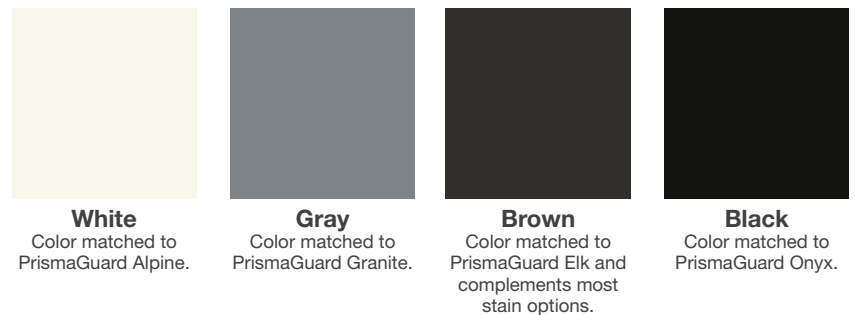

Color Options

Features a maintenance-free finish.