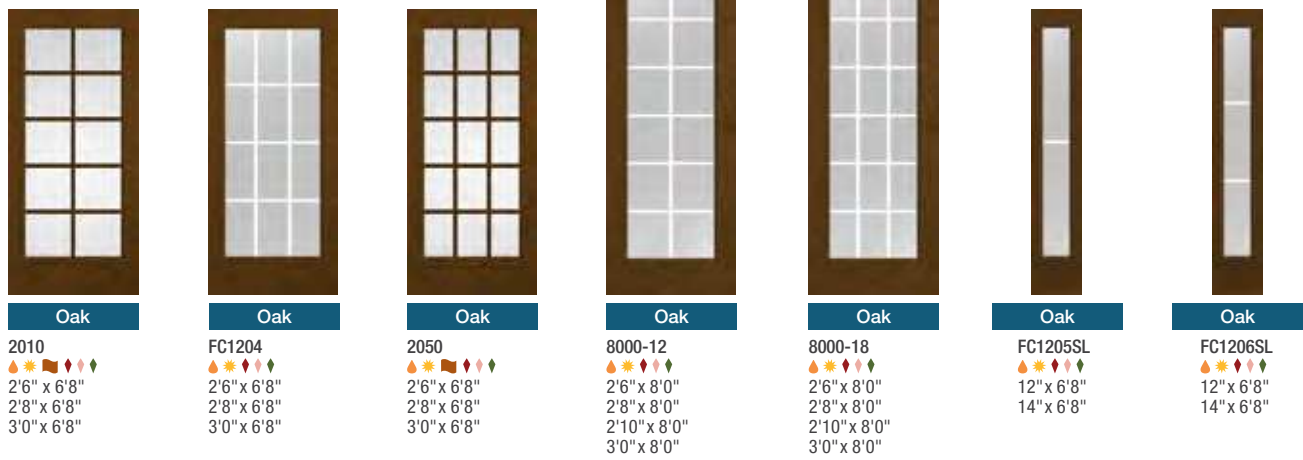

Clear Glass with Divided Lites *Continues on next page.*

Key

Flush-Glazed Glass with Detailed Sticking (FG)	Simulated Divided Lites (SDL)	Flat or Contour White Grilles Between Glass (GBGF / GBGC)	Flat Bronze Grilles Between Glass (GBGF)	6'6" Height Available
Flush-Glazed Glass with Square Sticking (FG)	Simulated Divided Lites (SDLF1)	Flat Almond Grilles Between Glass (GBGF)	Vented Sidelite Options	
Low-E Glass (LE)	Simulated Divided Lites (SDLF2)		Elevated 10" Bottom Rail Options