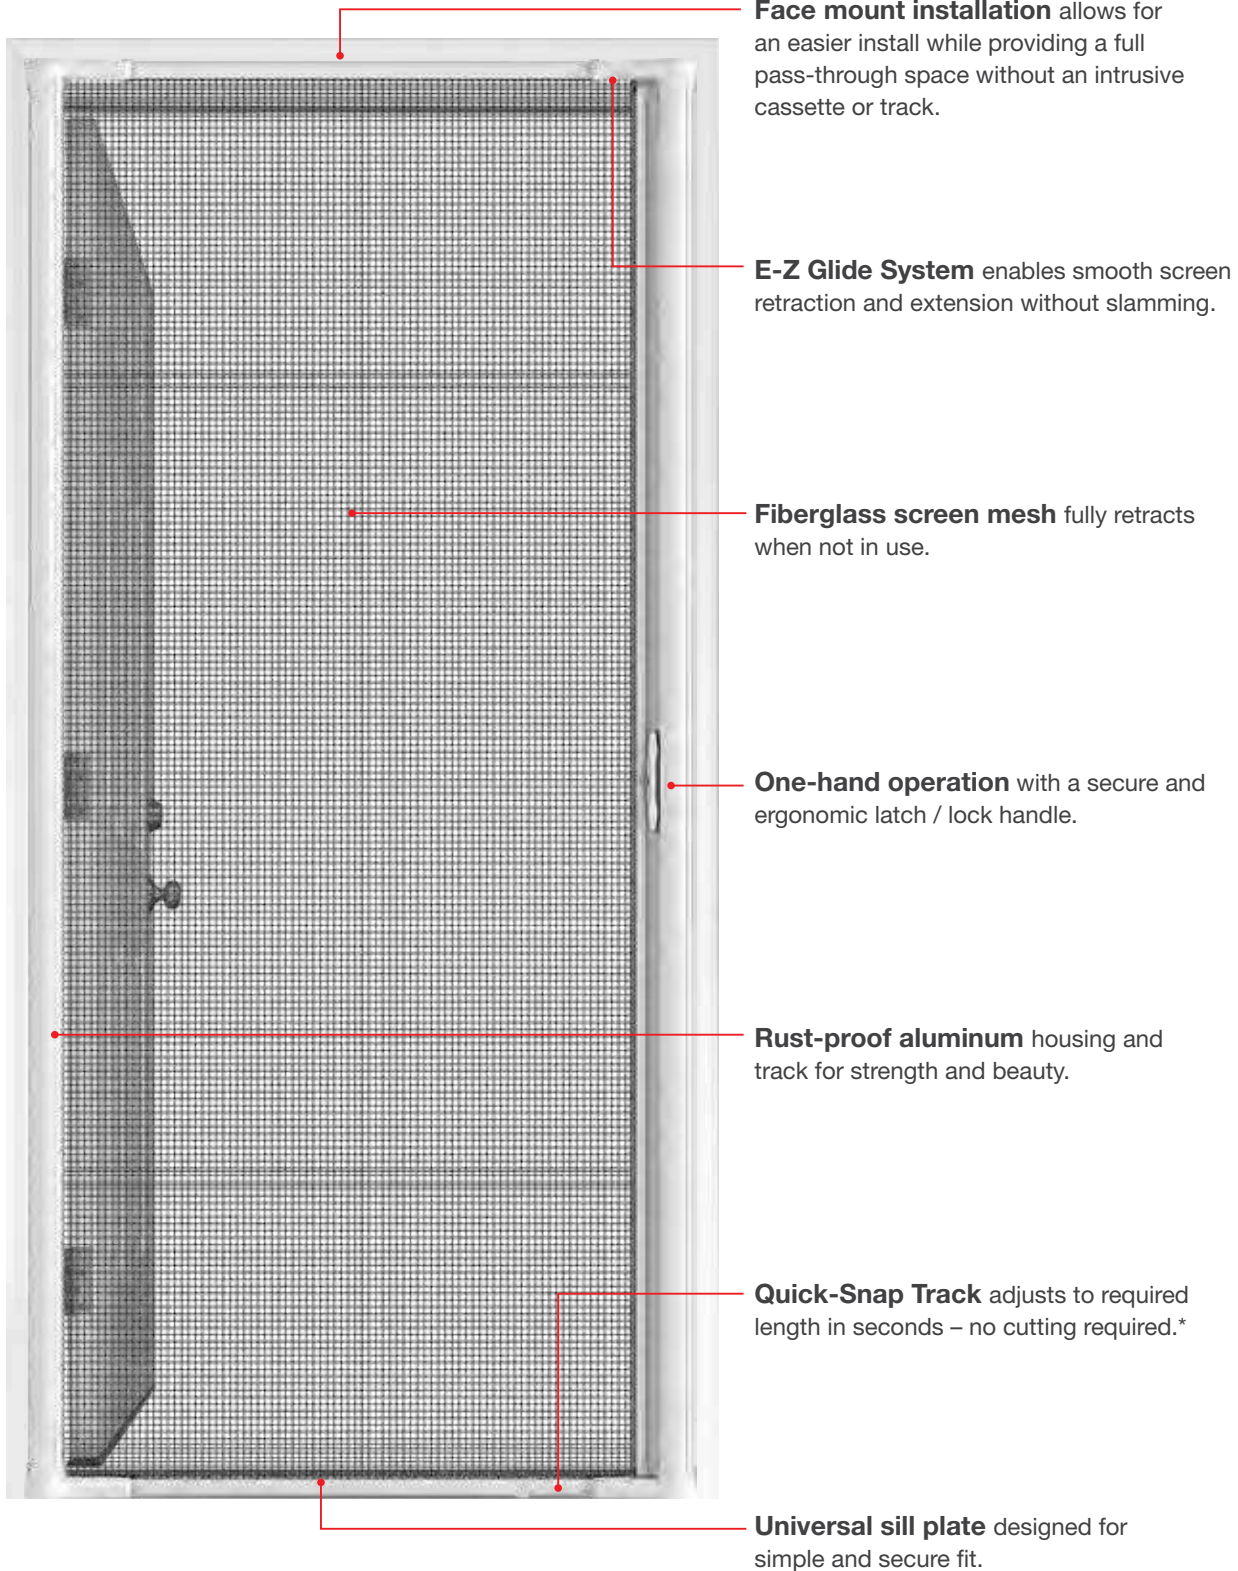

Welcome fresh air and natural light into the home while keeping debris and insects out. Therma-Tru retractable screen doors feature a discreet, hidden design that helps provide a seamless transition from indoors to out. Plus, it's been quality tested for compatibility with Therma-Tru® entry door systems.