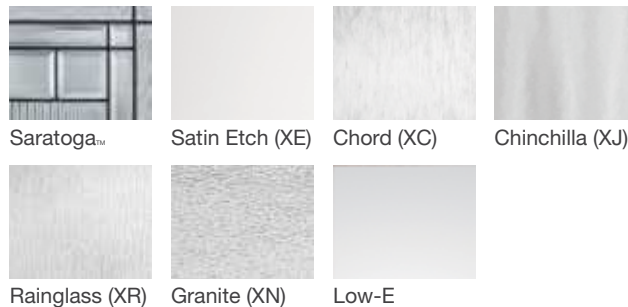

(28.6 mm / 1.125 in.)

Available Glass Shapes & SDL Patterns

Glass Shapes with GBG Patterns

Available Glass Options

Additional Sidelite Glass Options

Reeded (XK)**

NEW 8'0" Smooth-Star® Flush-Glazed Doors with Internal Blinds & Elevated Bottom Rail