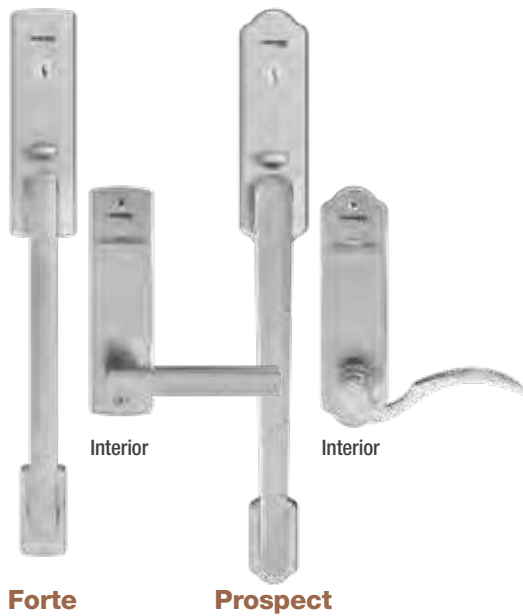

Designed to complement Therma-Tru® door styles from traditional to contemporary.

Forte

Prospect

Finish Options

Heirloom

Venture

Millennium

Backplates:
Wide
Narrow
Locking:
Active
Inactive