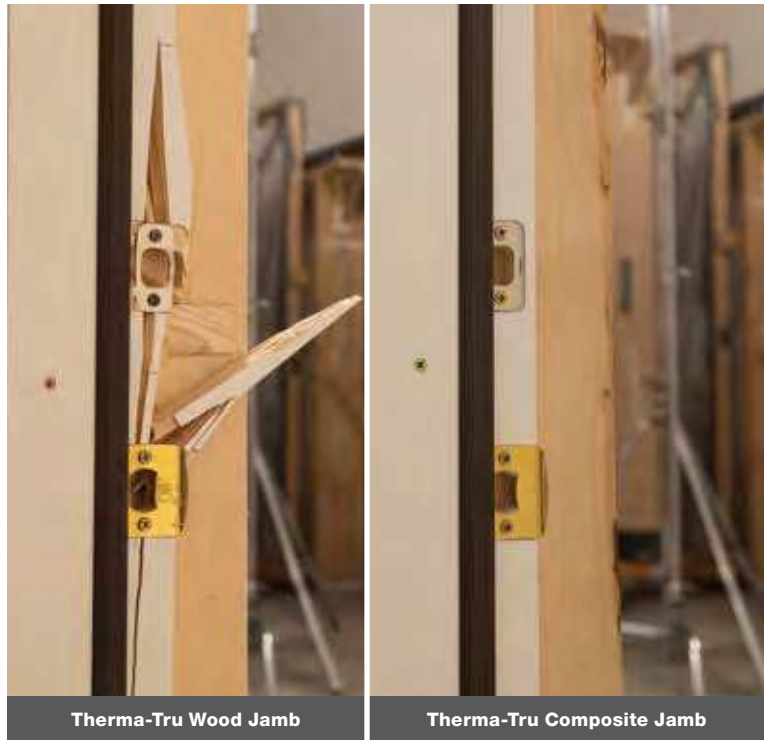

Therma-Tru Wood Jamb

Therma-Tru Composite Jamb

*Comparison of pendulum impact test results for Therma-Tru composite door frame and standard finger-jointed Pine wood door frame, both with similar pre-hung doors.

**Comparison of pendulum impact test results for Therma-Tru doors in steel versus fiberglass. Visit www.thermatru.com for details.

¹Source: FBI Uniform Crime Reporting Program, "2019 Crime in the United States."

²Source: FBI Uniform Crime Reporting Program, "2019 Crime in the United States," Table 7.

³Source: www.asecurelife.com