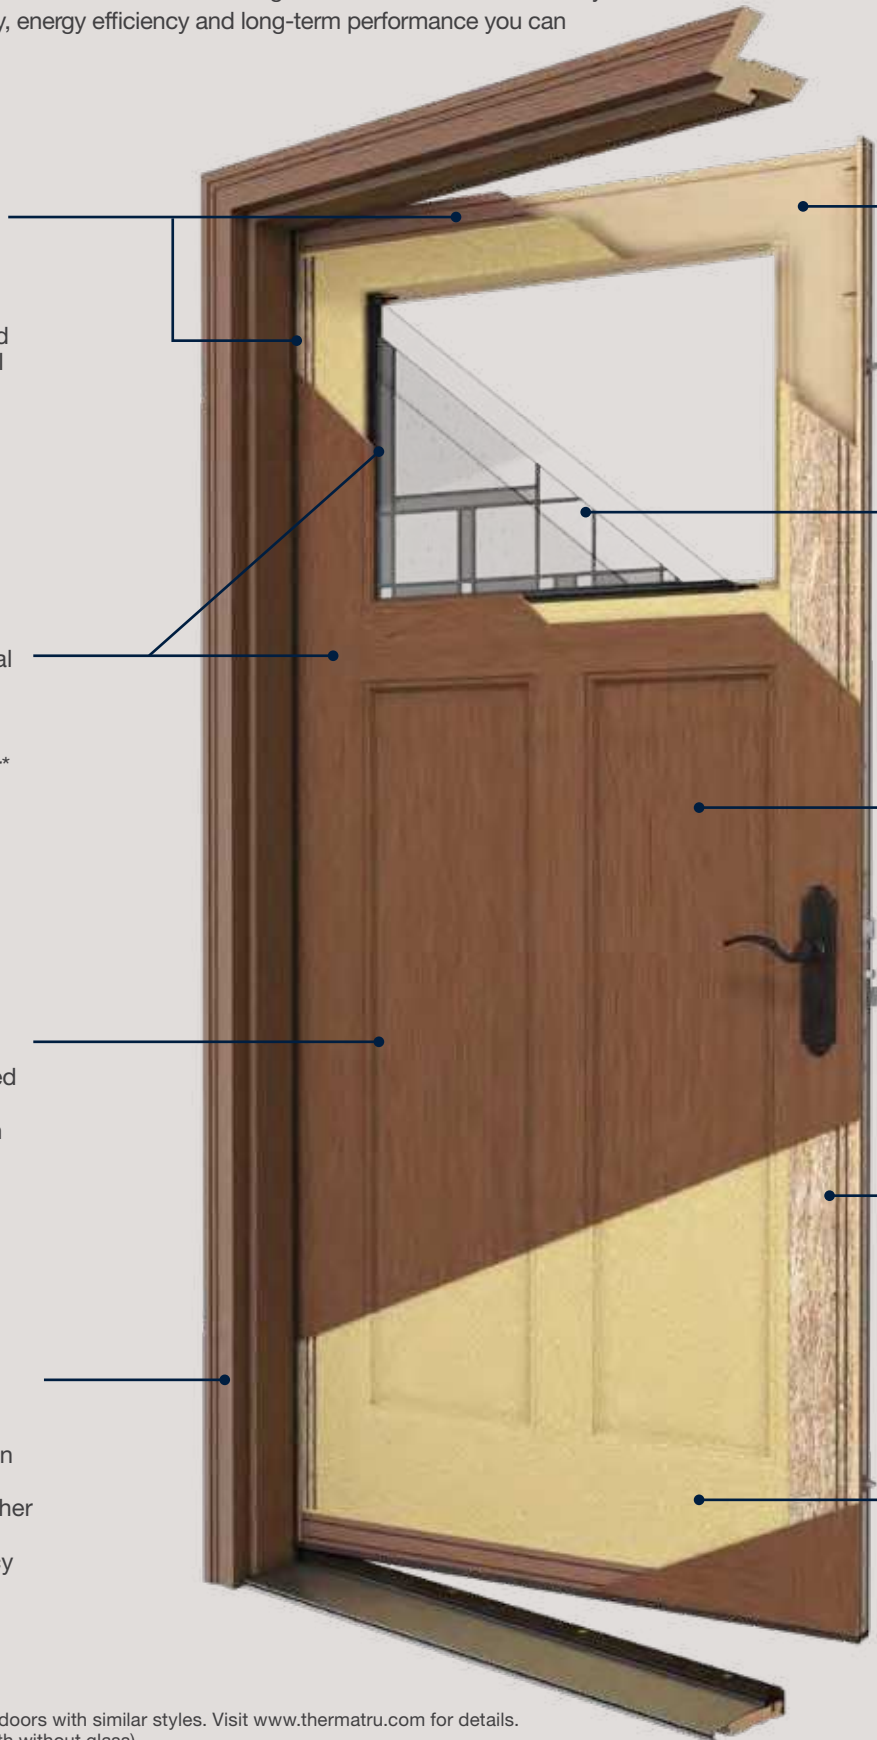

Premium construction, inside and out.

Highlighting the best of craftsmanship and innovation, Classic Craft premium entryways boast impressive, well-designed features and remarkable construction. The inner workings of each Classic Craft door lay the foundation for exceptional strength, security, energy efficiency and long-term performance you can depend on for years to come.

Engineered for Moisture Protection

Features composite top and bottom rails and solid hardwood edges for increased moisture and rot protection all the way around the door.

Designed with Authenticity

Features construction identical to wood doors with narrow stiles and rails, and flush-glazed glass options that are more than 10% wider* to welcome more natural light into the home.

Tested to Withstand Mother Nature

Designed and rigorously tested to withstand and protect from the damaging effects of harsh weather conditions.

Thermo-Tru. Door Frame

Created specifically for Thermo-Tru doors to deliver an entire entry system designed and engineered to work together to resist leaks and drafts, and help maintain energy efficiency and weather resistance.

*Comparison of Classic Craft to other standard fiberglass doors with similar styles. Visit www.thermatru.com for details.

**Comparison of R-Values of fiberglass to wood doors (both without glass).

Right Page Top: Classic Craft Walnut Grain Door – CCW8901L; Low-E Glass Direct Set Sidelite – DRS82131SL, Finish – Acorn

Right Page Middle: Classic Craft Mahogany Grain, Homeward Glass, Door – CCM82801, Finish – Barley

Right Page Bottom: Classic Craft Canvas Door – CCV220; Low-E Glass, Sidelites – CCV100SL, Finish – Indigo