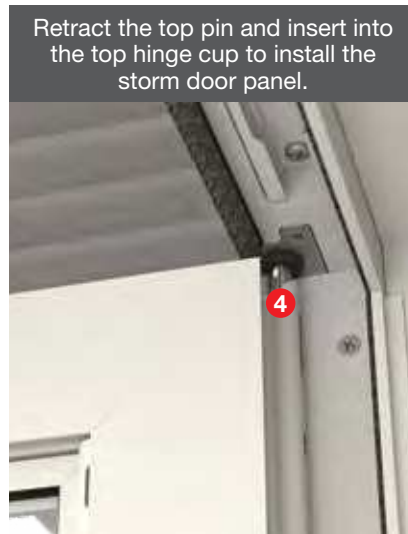

Note: See your Therma-Tru seller or visit www.thermatru.com for details on limited warranties and exclusions.

The storm door is easy to install at the jobsite.

The concealed hinges featuring retractable pins **4** and the revolutionary hidden closer with Click&Hold™ technology **5** enable a quick and intuitive installation experience. After the installation of the entry door, install the closer, sweep and hardware. Then, follow these three simple steps to complete the job. **Scan the QR code to learn more about storm door panel installation.**