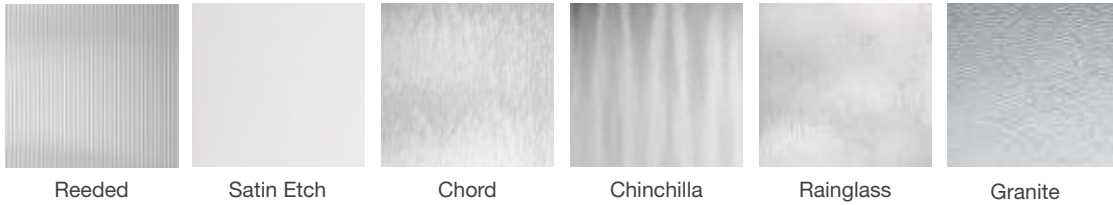

Each style is available in any of these material choices.

3 Select a GLASS.

Find an available glass design to complete the statement you want to make.

Privacy & Textured Glass

Available for all Pulse door styles.