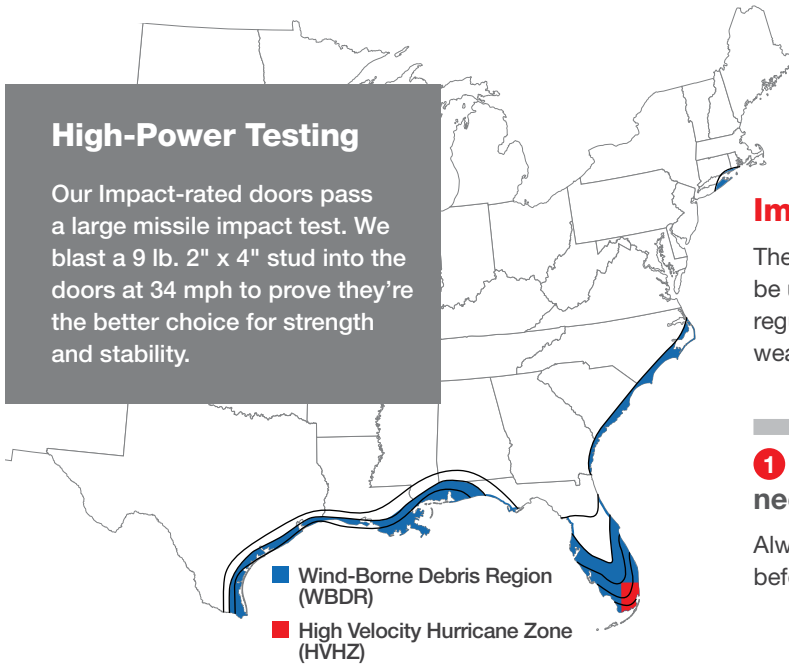

Tough when you need it. Beautiful always.

High-Power Testing

Our Impact-rated doors pass a large missile impact test. We blast a 9 lb. 2" x 4" stud into the doors at 34 mph to prove they're the better choice for strength and stability.

Impact-Rated Products

Therma-Tru offers Impact-rated doors and glass that can be used to meet high-wind and coastal region codes and regulations, offering excellent performance in extreme weather conditions while providing added protection.

1 Use the map as a guide to find out if you need product for WBDR or HVHZ.

Always confirm building code requirements in your area before buying.*