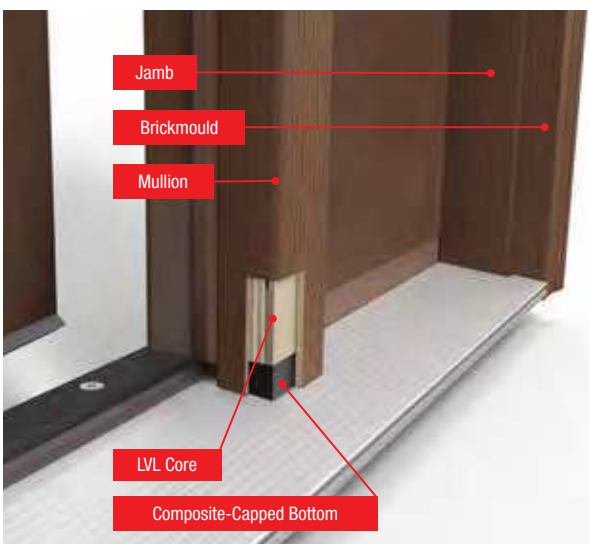

6 Lip-lite frame (shown right) features a **compression seal** against weather on the outside of the **door** and an **adhesive seal** against weather on the outside of the **glass**. **Flush-glazed glass** (shown left) is built directly into the door without a Lip-lite frame, featuring a **high-performance adhesive weather seal** inside and out.