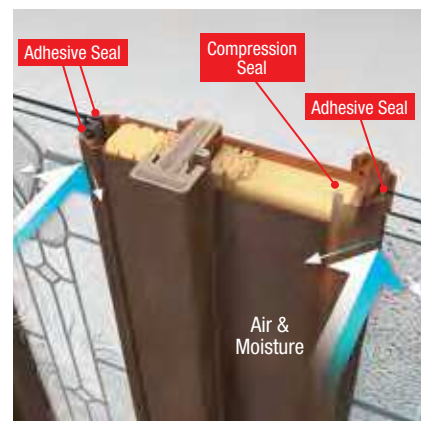

6 Lip-lite frame (shown right) features a **compression seal** against weather on the outside of the **door** and an **adhesive seal** against weather on the outside of the **glass**. **Flush-glazed glass** (shown left) is built directly into the door without a Lip-lite frame, featuring a **high-performance adhesive weather seal** inside and out.