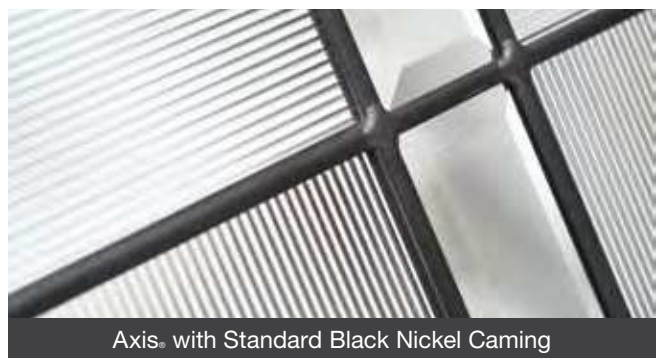

Special Quote Program

In addition to thousands of standard glass choices, we offer additional glass options through our Special Quote Program to help you find the right look for virtually any home.

Divided Lites

Match various window patterns and home styles with additional grid patterns and color options. Impact-rated options also available.

Privacy & Textured Glass

Achieve the desired look and level of privacy with additional options, including hammered glass doorlites shown above.

Caming Colors

Pair black nickel, brushed nickel or brass caming with any decorative glass design to complement home hardware and fixtures.