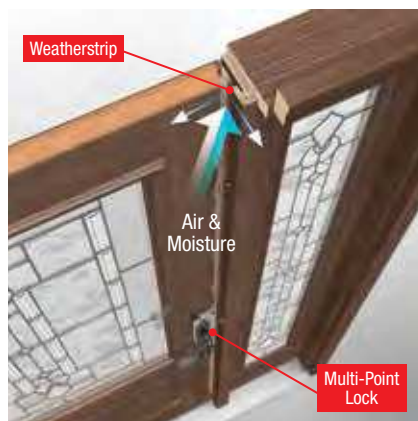

5 Multi-point locking system (recommended) engages the door and frame at three points from top to bottom for enhanced security while helping to preserve the **weatherstrip's** seal even under wind pressure.