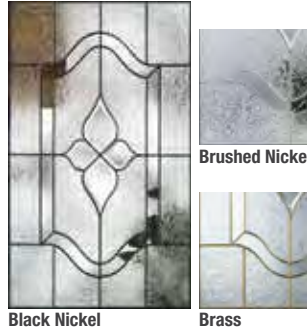

Concorde
Glass Privacy Rating: **8**