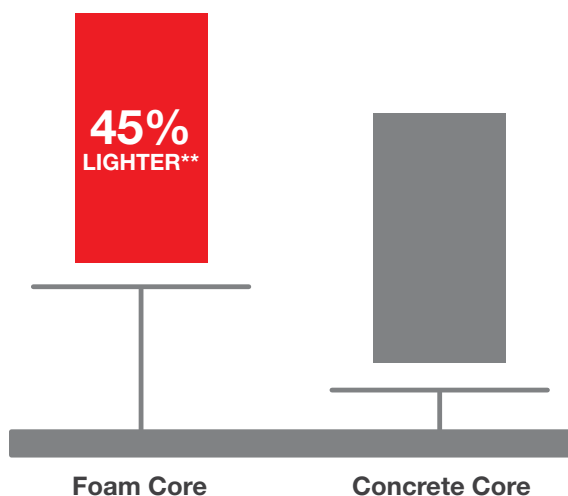

Therma-Tru® Fire-Rated Doors

From smooth to wood-grained, Therma-Tru offers products to meet most national and local code requirements for house-to-garage, multi-family residential and hotel / motel unit entries.* Explore a wide variety of 20-minute Fire-rated fiberglass and steel door styles.

- Fiber-Classic and Smooth-Star 20-minute Fire-rated fiberglass doors are now constructed with a polyurethane foam core that reduces overall door slab weight by 45% for easier handling and installation.**

20-Minute Fire-Rated Fiberglass Doors

- Tested to withstand a minimum of 20-minutes of fire exposure with temperatures that reach more than 1,400 degrees Fahrenheit.
- Features a 20-minute positive pressure rating.
- Certified by Intertek, Warnock Hersey for mortise lock use and features a wide lock stile to provide proper handleset reinforcement, combined with lock and hinge stiles that increase rigidity and stability.
- More durable than steel, and resist dents, scratches and rust, making them ideal for high-traffic, heavy-use environments.
- Features full-length lock side blocking, as well as blocking for panic and closure applications.
- Ideal for hotels, apartments, office buildings and other applications with security locks and card readers.

Additional Options

- Solid-panel steel wood-edge doors also available with the 20-minute Fire-rated label, starting on page 245.

For California Projects

Therma-Tru Fiber-Classic and Smooth-Star 20-minute Fire-rated fiberglass doors meet or exceed building codes and regulations specific to the state of California, including:

- ✓ California Wildland Urban Interface (WUI) requirements.
- ✓ California Air Resources Board (CARB) formaldehyde regulations.
- ✓ California State Fire Marshall test CA SFM 12-7A-1.

For Florida Projects

Therma-Tru Fiber-Classic and Smooth-Star foam core 20-minute Fire-rated fiberglass doors include options to meet building codes and regulations specific to the state of Florida.

- ✓ Approved for structural use in Florida.
- ✓ Approved for Wind-Borne Debris Regions (WBDR).

*To confirm fire door requirements in your jurisdiction, always check with your local building code authority.

**Comparison of 20-minute foam core Fire-rated door to a 20-minute concrete core Fire-rated door with similar style.

Note: To see the third-party Intertek (Warnock-Hersey) listing reports, visit www.thermatru.com/performance.

Left: Smooth-Star Door – SSF120