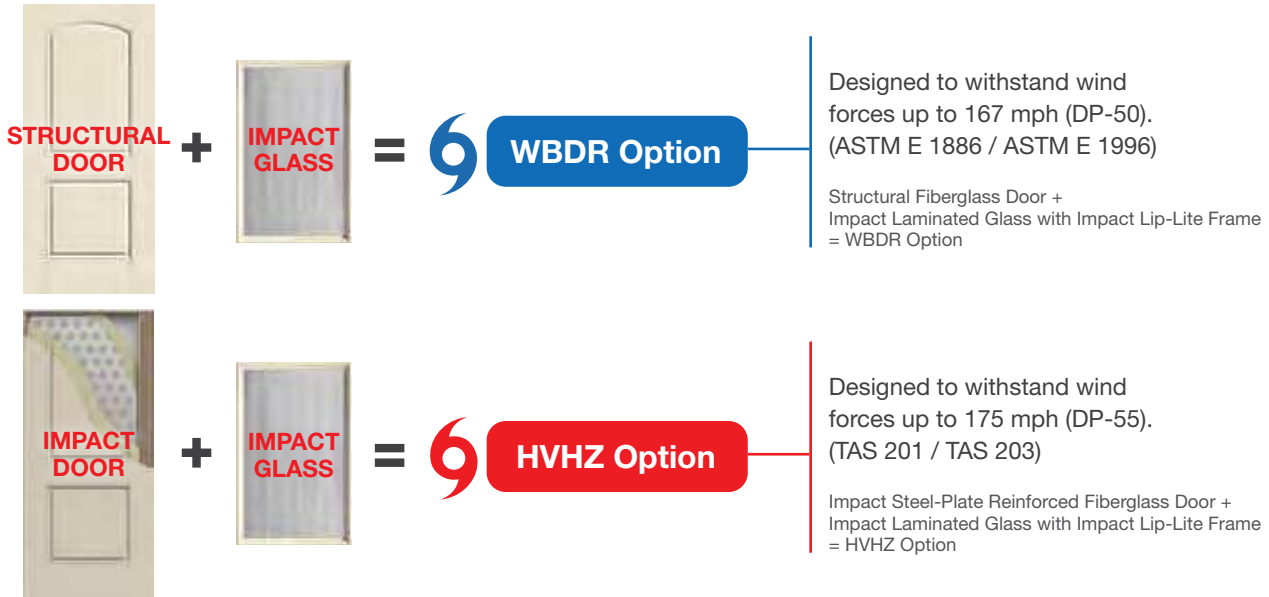

2 Use the icons to find available Therma-Tru® product options in this catalog.

WBDR / HVHZ Options: Look for this icon to find door and sidelite styles that can be configured for WBDR or HVHZ.

3 Verify that there is a Therma-Tru product approval specific to your area for the door system configuration before buying.*

4 Make sure the product is installed in compliance with the product approval to meet building codes.

The performance of the door system depends on how it is installed. Proper installation is required to comply with building codes.

*Product approvals show that the door system meets applicable codes when selected, assembled and installed as instructed. Note: See your Therma-Tru seller or visit www.thermatru.com for product approvals and installation instructions. Always confirm building code requirements in your area before buying. Follow weather and news reports to assess severe weather situations and obey local authorities' shelter and evacuation orders. No product guarantees safety for persons or property, nor makes any premises hurricane- or impact-proof.