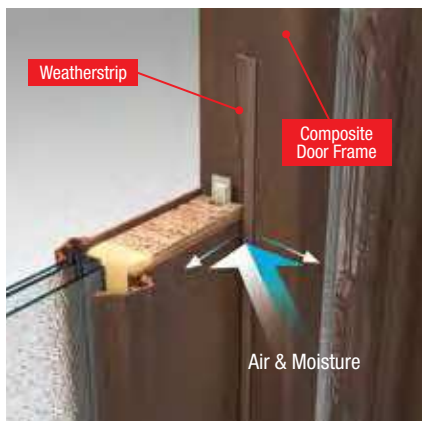

1 Weatherstrip is engineered in a variety of profiles to provide the best possible fit with our door systems, helping to deliver a precise seal between the **door** and **frame**. In addition, a rot-free Therma-Tru **composite door frame*** delivers extra protection from the damaging effects of moisture.