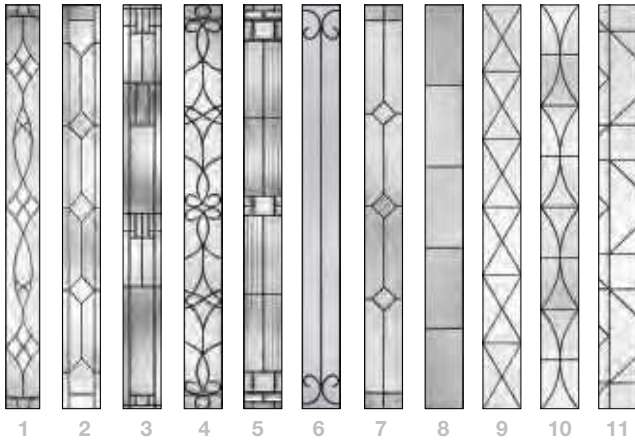

Decorative Glass

Available for Línea.