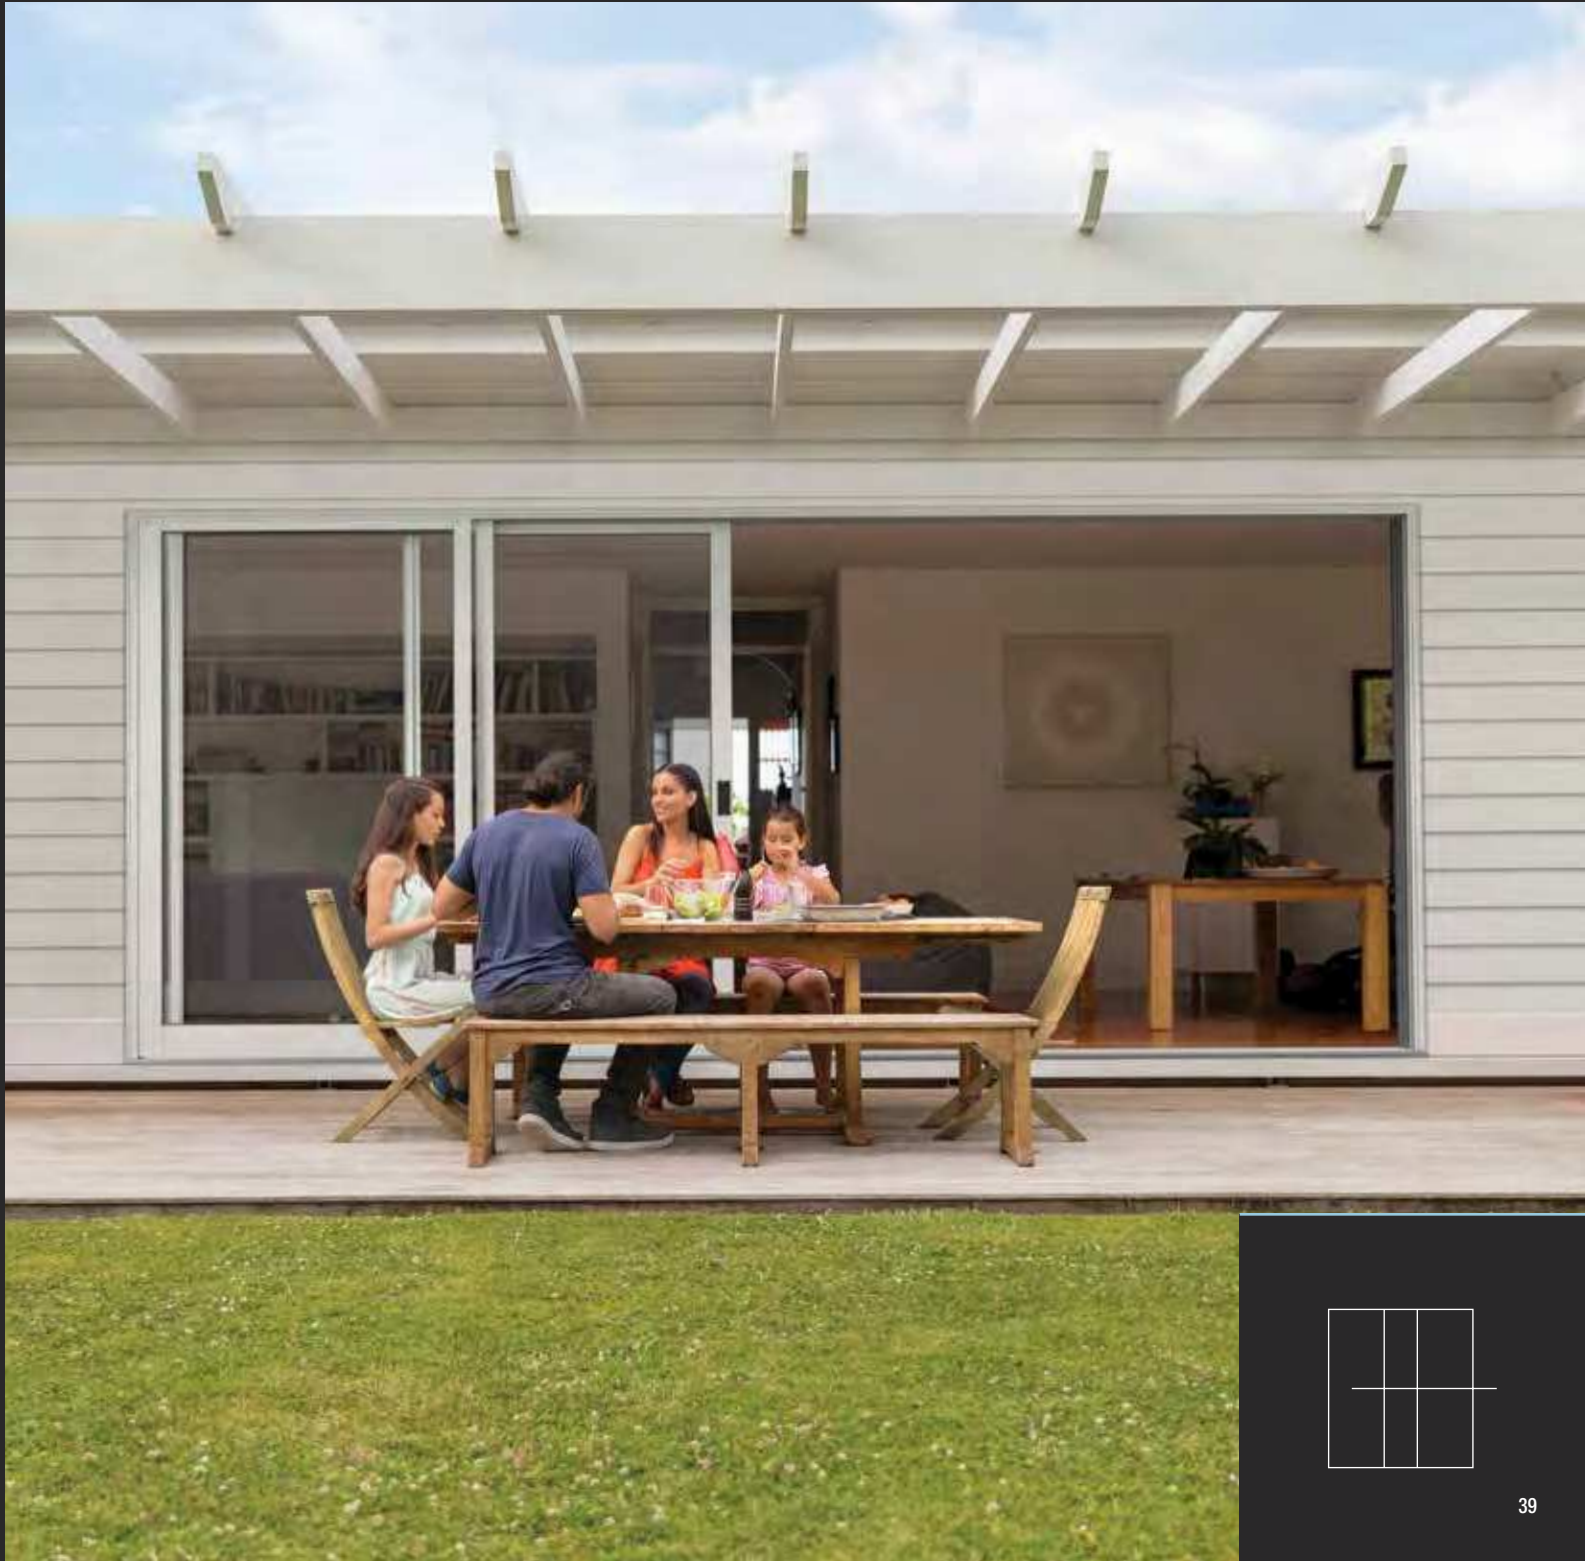

Coming soon in 2023.

Open to possibilities.

Introducing the Veris Collection, embodying a reconnection between home and outdoors. Sleek, minimalist designs perfectly frame the view. Expansive glass welcomes an abundance of natural light.

THE VERIS COLLECTION

Folding Doors

Sliding Doors

Hinged Doors

Pivot Doors

These contemporary glass door systems bring together high-end style and unique functionality to create a bright and airy experience. Blending beauty and versatility, the Veris Collection offers a seamless transition from indoors to out.

Expand their horizon.

Blend indoor and outdoor living spaces with wide views, contemporary framing and innovative options designed for convenience and ease.

Contemporary connections.

Create statement-making entrances with sleek and subtle designs perfect for homes with contemporary styling.