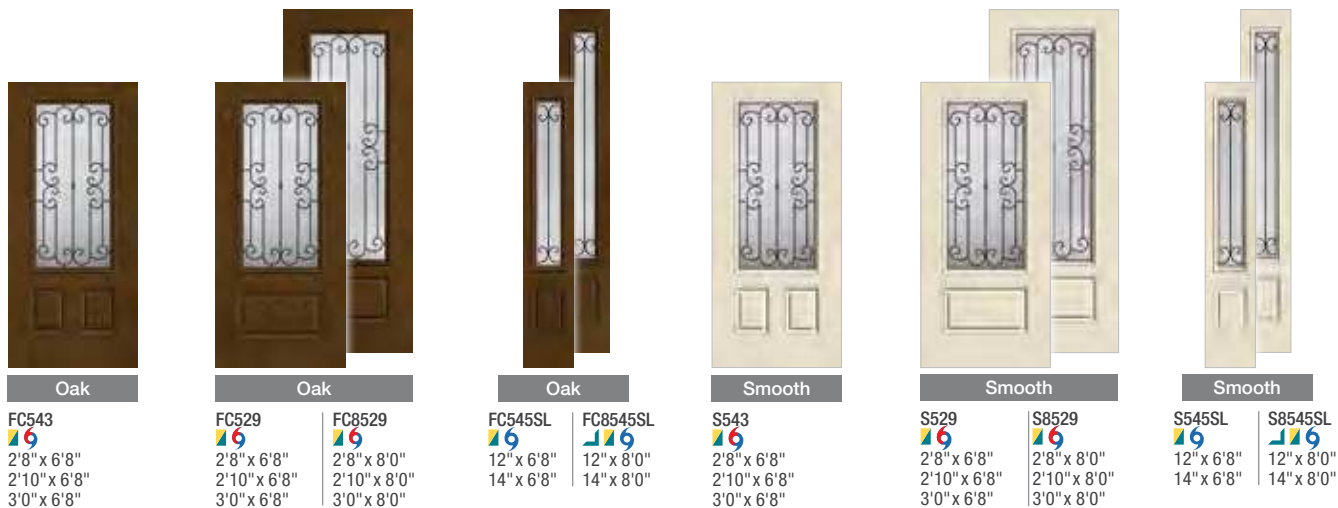

Concorde ◆ ◆ ◆

Kensington ◆ ◆ ◆

Kensington *Continues on next page.*

Key

- Black Nickel Caming (1D)
- Flat Lite Frame
- WBD / HVHZ Options
- Brushed Nickel Caming (1C)
- NEW Scrolled & Flat Advanta Lite Frame
- Brass Caming (1A)
- WBD Options
- Wrought Iron (1W)