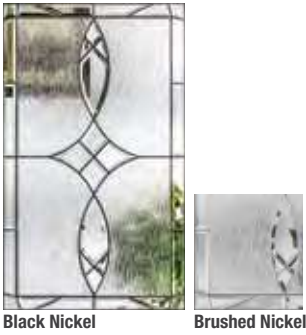

Decorative & Specialty Glass Designs**

Blackstone
Glass Privacy Rating: **7**