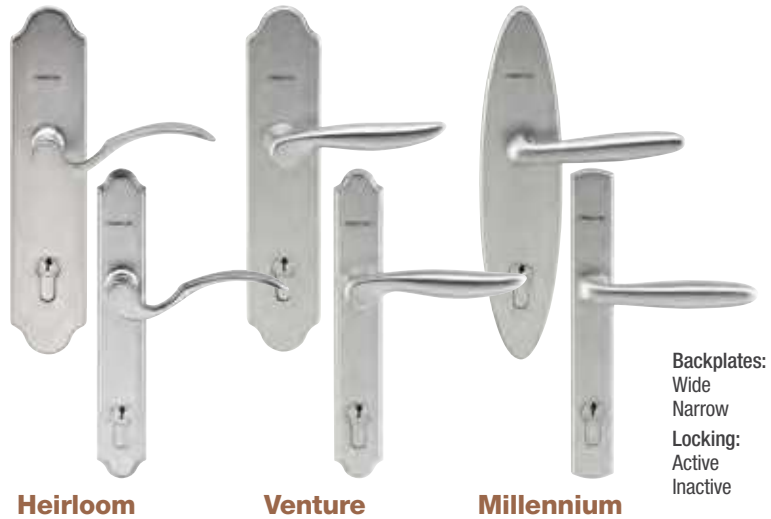

Designed to complement Therma-Tru® door styles from traditional to contemporary.

Forte

Prospect

Finish Options

Heirloom

Venture

Millennium

Backplates:
Wide
Narrow
Locking:
Active
Inactive