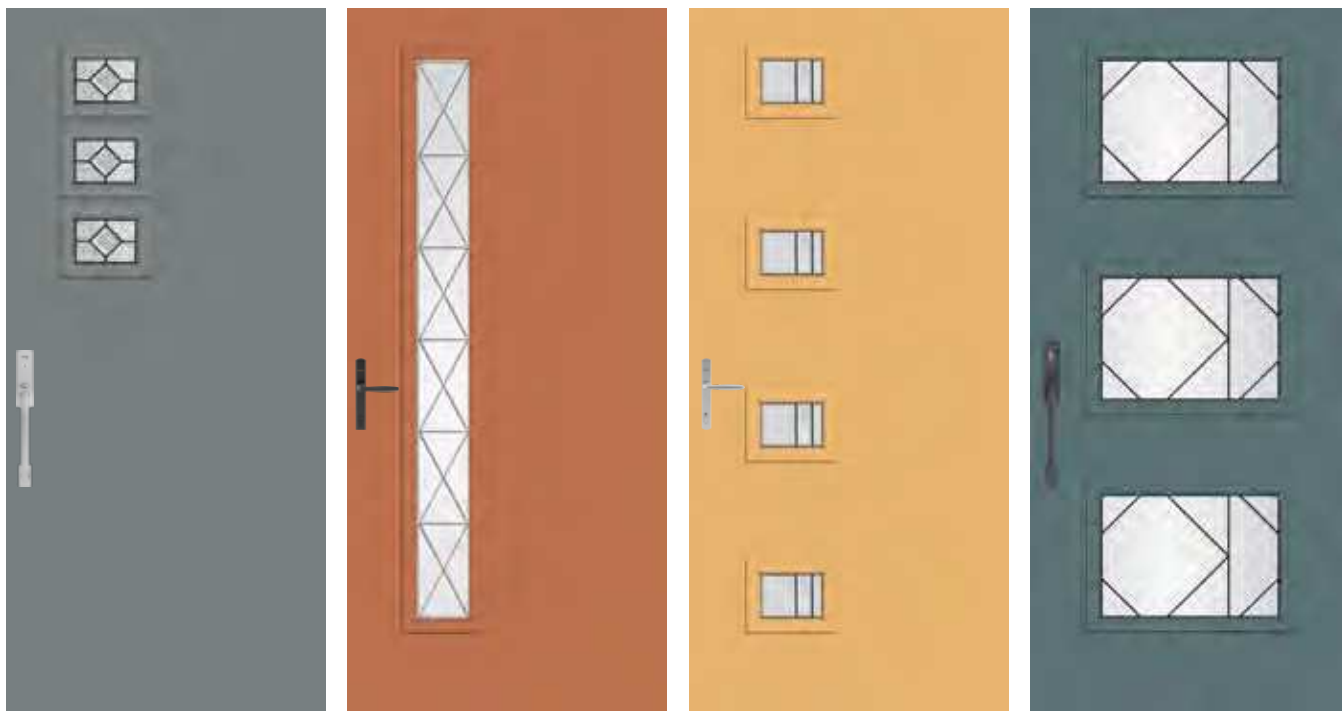

It's your decision, by design.

Pulse is geometry with energy. Designed to be fun and easy to mix and match with sleek, flush door and sidelite styles, you can create a modern entrance without missing a beat. Explore all the possible combinations at thermatru.com/pulse. Mix and match to get the style numbers needed to order. Turn the page for a glimpse of available styles and sizes.

The creativity is unlimited. Stain or paint the entrance any color.

These doors and sidelites come ready to stain or paint. So there's no limit to the creativity you can use when it comes to finishing touches.

WBDR / HVHZ Options: Look for this icon to find door styles that can be configured for WBDR or HVHZ.*