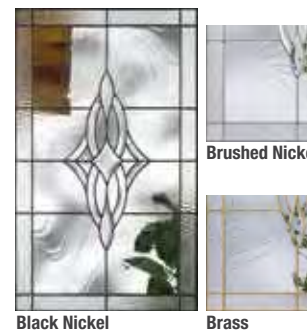

Wellesley
Glass Privacy Rating: **6**