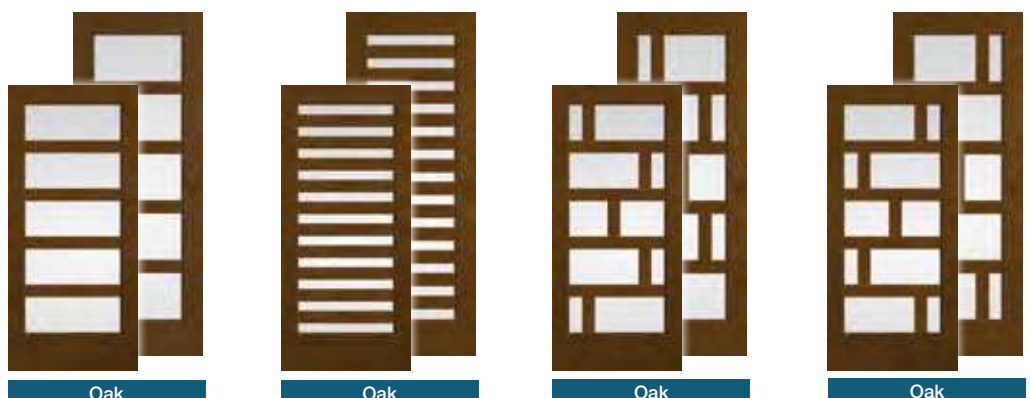

FC5720 2'6" x 6'8" 2'8" x 6'8" 3'0" x 6'8"	FC85720 2'6" x 8'0" 2'8" x 8'0" 2'10" x 8'0" 3'0" x 8'0"	FC691 2'6" x 6'8" 2'8" x 6'8" 3'0" x 6'8"	FC8691 2'6" x 8'0" 2'8" x 8'0" 2'10" x 8'0" 3'0" x 8'0"	FC685L 2'6" x 6'8" 2'8" x 6'8" 3'0" x 6'8"	FC8685L 2'6" x 8'0" 2'8" x 8'0" 2'10" x 8'0" 3'0" x 8'0"	FC685R 2'6" x 6'8" 2'8" x 6'8" 3'0" x 6'8"	FC8685R 2'6" x 8'0" 2'8" x 8'0" 2'10" x 8'0" 3'0" x 8'0"

Clear Glass with Divided Lites *Continues on next page.*

Key

Flush-Glazed Glass with Detailed Sticking (FG)	Simulated Divided Lites (SDL)	Flat or Contour White Grilles Between Glass (GBGF / GBGC)	Flat Bronze Grilles Between Glass (GBGF)	6'6" Height Available
Flush-Glazed Glass with Square Sticking (FG)	Simulated Divided Lites (SDLF1)	Flat Almond Grilles Between Glass (GBGF)	Vented Sidelite Options	
Low-E Glass (LE)	Simulated Divided Lites (SDLF2)		Elevated 10" Bottom Rail Options