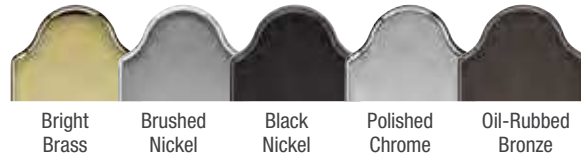

Finish Options