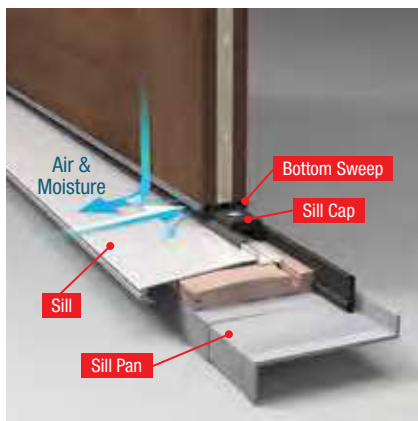

2 Sill and bottom sweep form a tight seal against wind-driven moisture infiltration at the bottom of the door system and help channel moisture away from the home. **Sill pan** (recommended) adds an extra layer of protection to help keep moisture away from the subfloor.