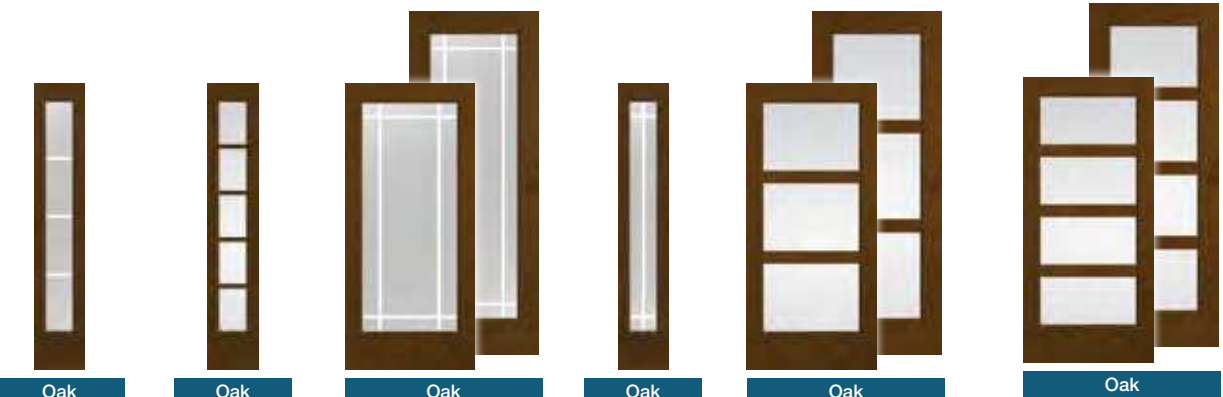

2010 2'6" x 6'8" 2'8" x 6'8" 3'0" x 6'8"	FC1204 2'6" x 6'8" 2'8" x 6'8" 3'0" x 6'8"	2050 2'6" x 6'8" 2'8" x 6'8" 3'0" x 6'8"	8000-12 2'6" x 8'0" 2'8" x 8'0" 2'10" x 8'0" 3'0" x 8'0"	8000-18 2'6" x 8'0" 2'8" x 8'0" 2'10" x 8'0" 3'0" x 8'0"	FC1205SL 12" x 6'8" 14" x 6'8"	FC1206SL 12" x 6'8" 14" x 6'8"

FC1204SL 12" x 6'8" 14" x 6'8"	2050SL 12" x 6'8" 14" x 6'8"	2009 2'0" x 6'8" 2'6" x 6'8" 2'8" x 6'8" 3'0" x 6'8"	8000-9 2'0" x 8'0" 2'6" x 8'0" 2'8" x 8'0" 2'10" x 8'0" 3'0" x 8'0"	2009SL 12" x 6'8" 14" x 6'8"	FC5700 2'6" x 6'8" 2'8" x 6'8" 3'0" x 6'8"	FC85700 2'6" x 8'0" 2'8" x 8'0" 2'10" x 8'0" 3'0" x 8'0"	FC5710 2'6" x 6'8" 2'8" x 6'8" 3'0" x 6'8"	FC85710 2'6" x 8'0" 2'8" x 8'0" 2'10" x 8'0" 3'0" x 8'0"